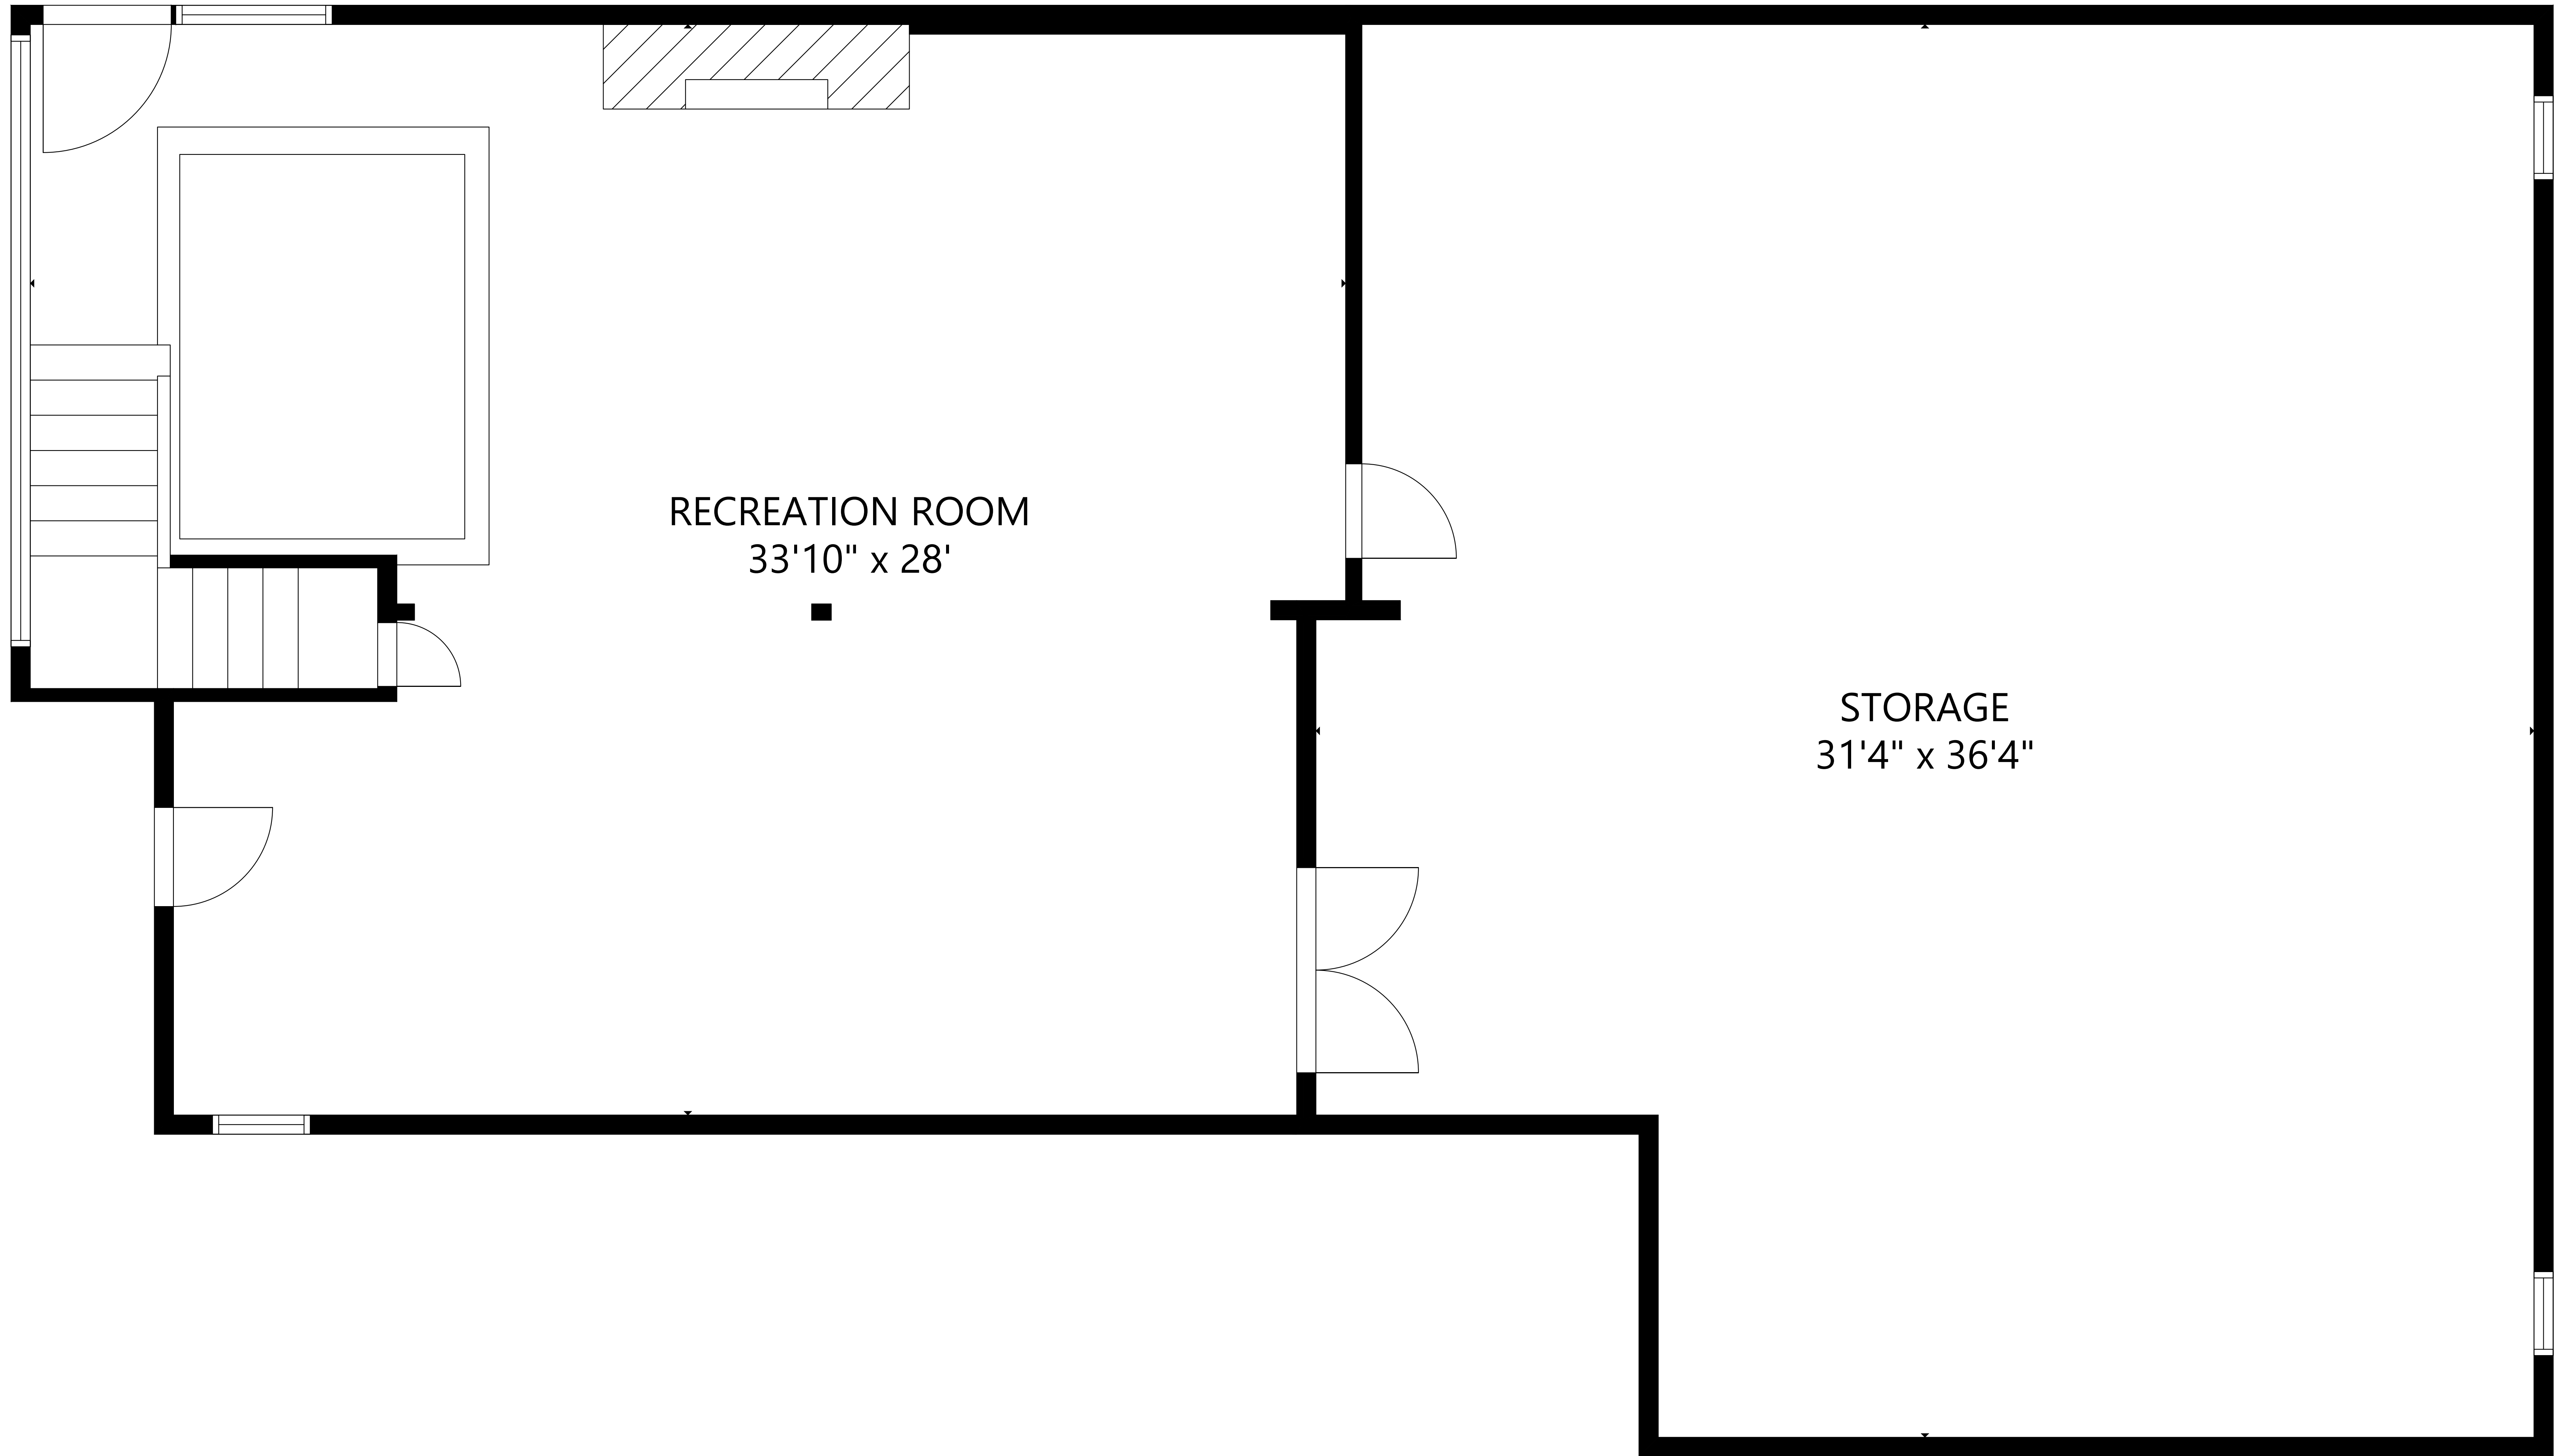

MAIN LEVEL

RECREATION ROOM
33'10" x 28'

STORAGE
31'4" x 36'4"

FLOOR 1

GROSS INTERNAL AREA
TOTAL: 4,522 sq ft
FLOOR 1: 1,948 sq ft, FLOOR 2: 2,574 sq ft
GARAGE: 558 sq ft
SIZE AND DIMENSIONS ARE APPROXIMATE, ACTUAL MAY VARY.