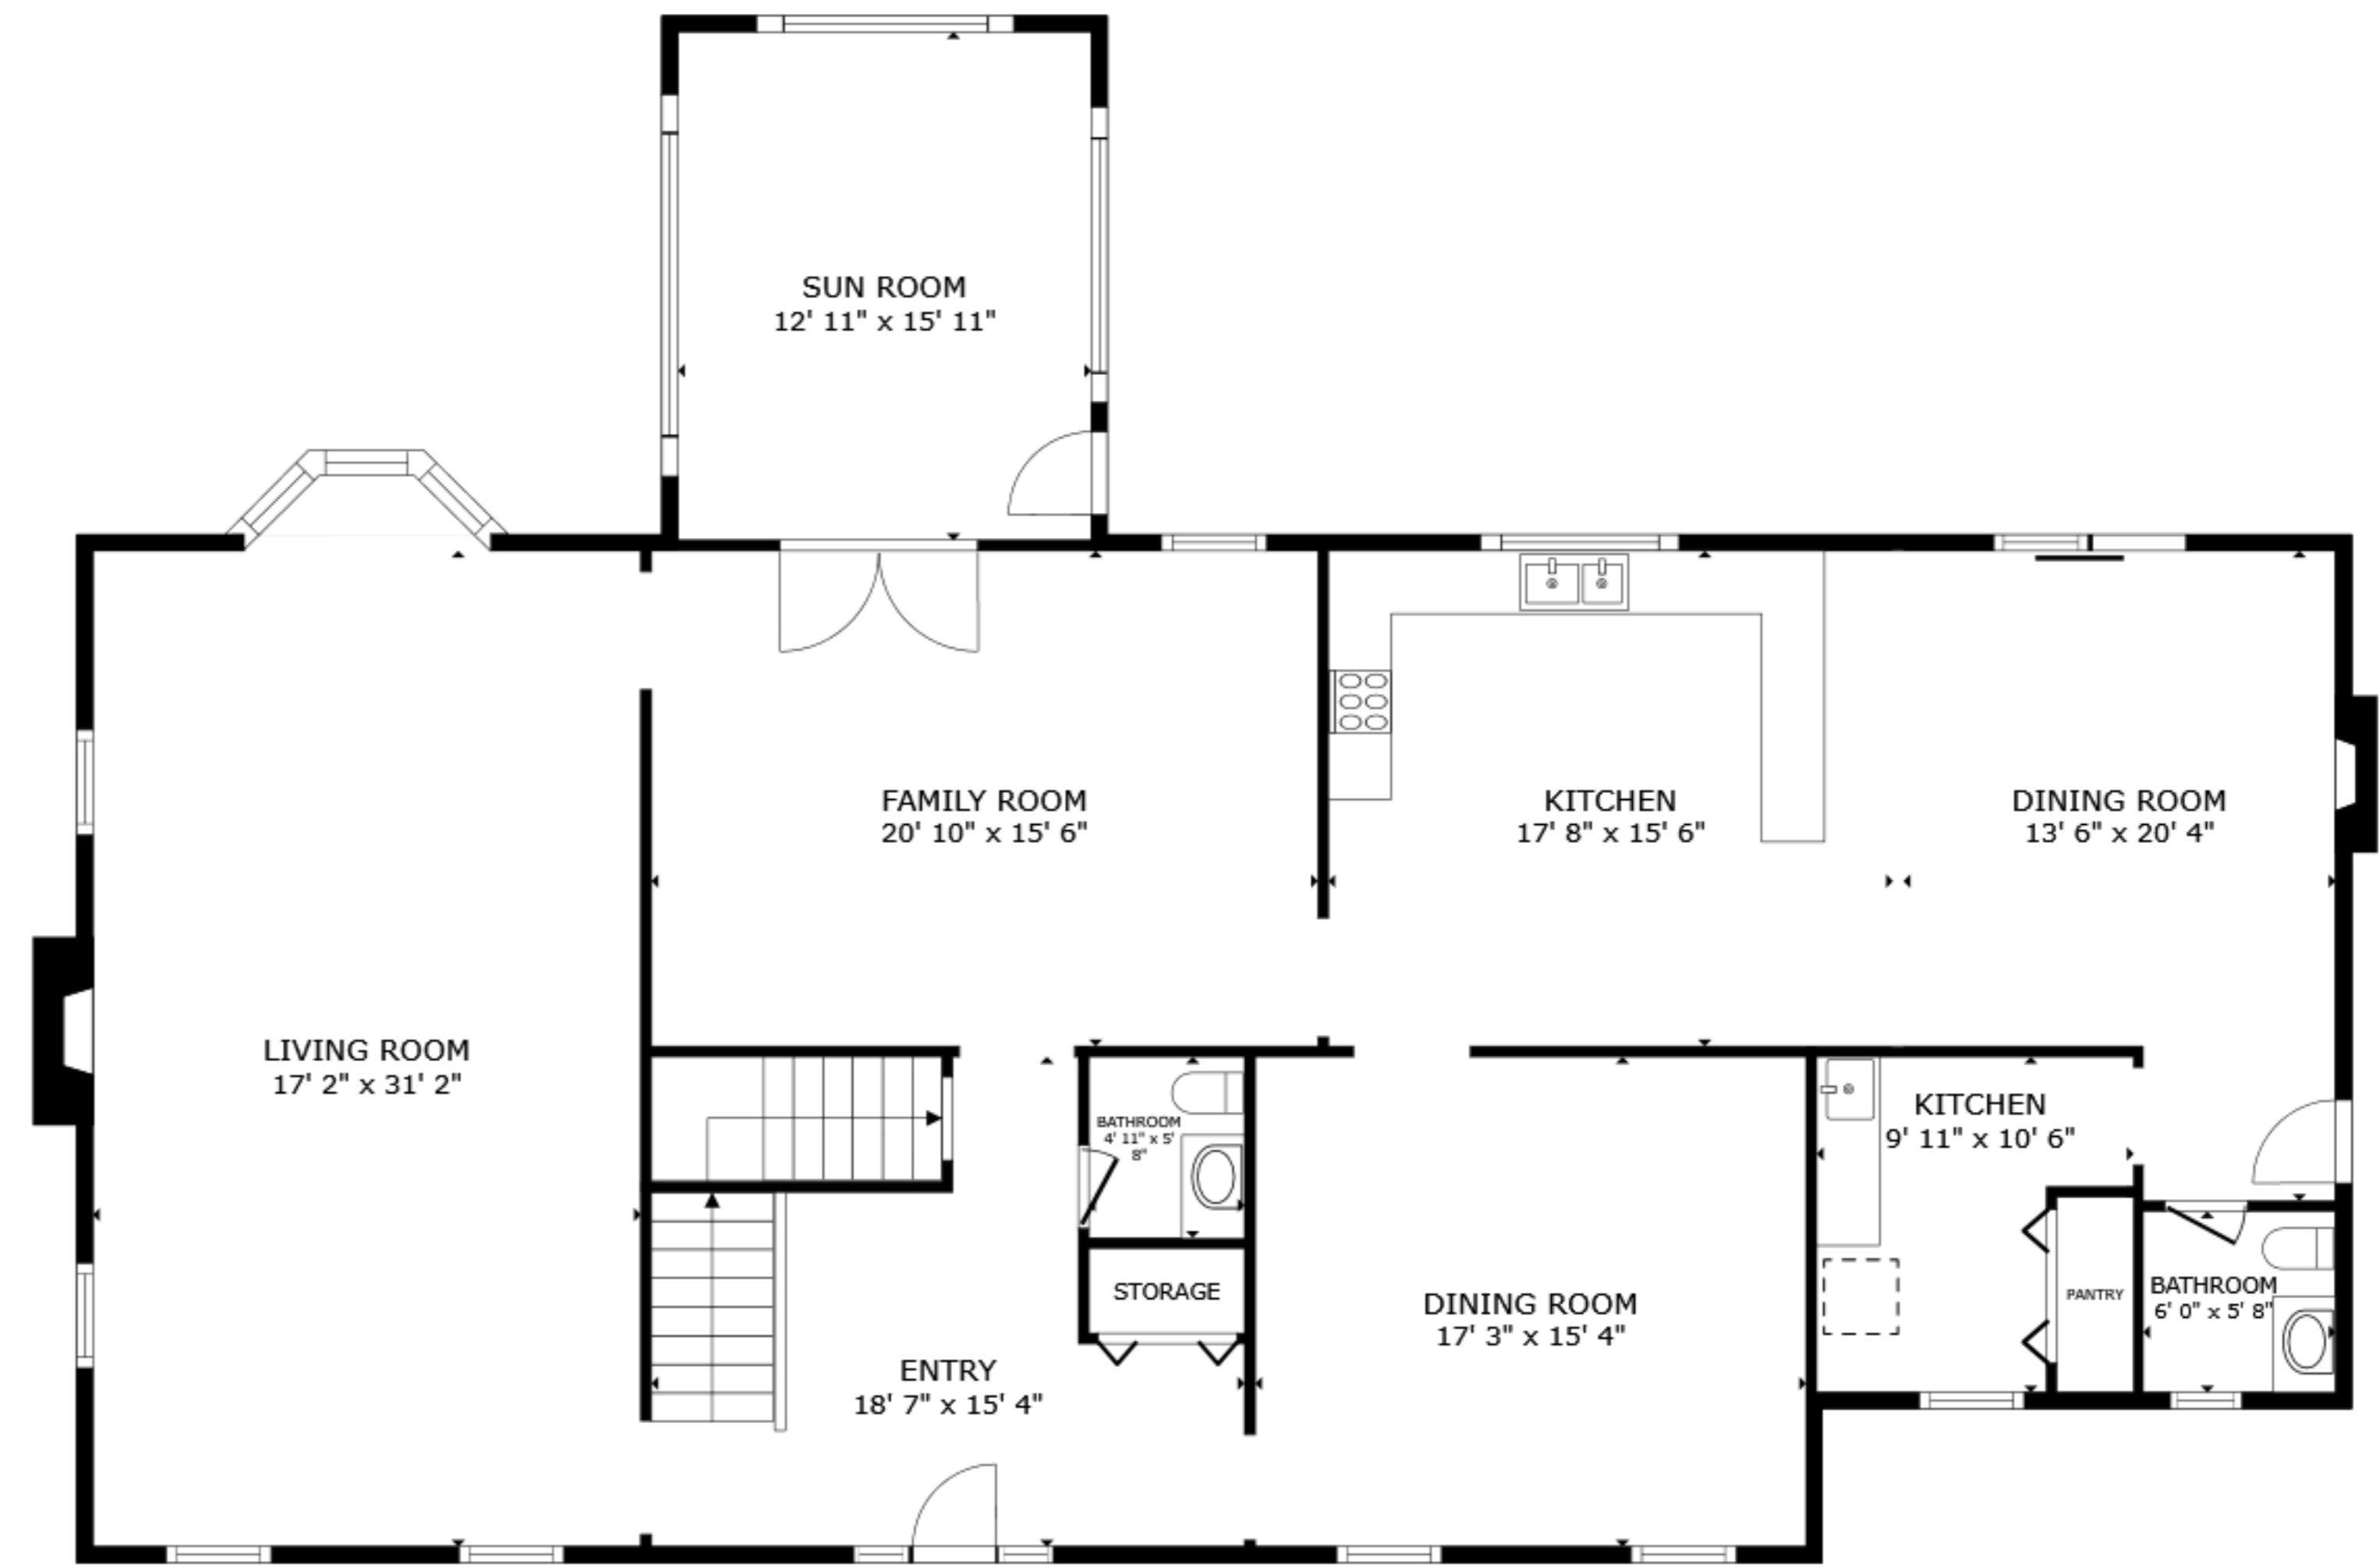

FLOOR 1

FLOOR 2

FLOOR 3

GROSS INTERNAL AREA
 FLOOR 1 2,304 sq.ft. FLOOR 2 2,332 sq.ft. FLOOR 3 3,203 sq.ft.
 TOTAL : 7,839 sq.ft.
 SIZES AND DIMENSIONS ARE APPROXIMATE, ACTUAL MAY VARY.