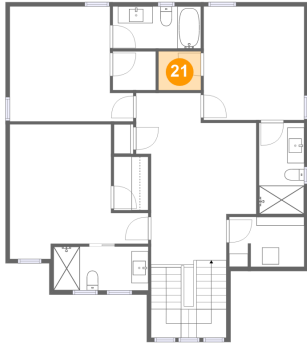

**2011 Belleair Road, Clearwater, Pinellas County,
Florida, United States, 33764**

21 Floor 2 - W.I.C.

Dimensions: 5'0" x 4'7"
Area: 23 sq. ft
Counted as living area: Yes

Heated: Yes
Finished: Yes
Enclosed: Yes
Contiguous: Yes
Permitted: Yes
Wet space: No
Addition: No
Conversion: No