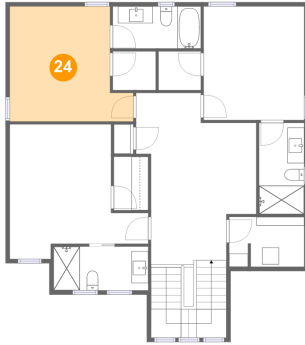

**2011 Belleair Road, Clearwater, Pinellas County,
Florida, United States, 33764**

24 Floor 2 - Bedroom

Dimensions: 14'8" x 13'7"
Area: 171 sq. ft
Counted as living area: Yes

Heated: Yes
Finished: Yes
Enclosed: Yes
Contiguous: Yes
Permitted: Yes
Wet space: No
Addition: No
Conversion: No