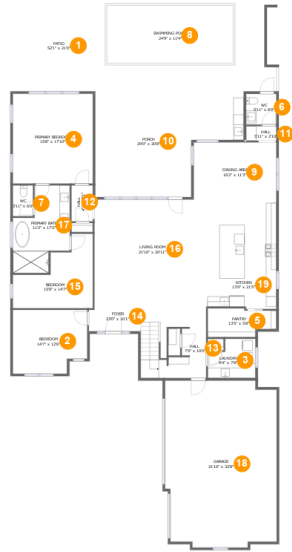

## Property summary

 **1** Garages

 **6** Bedrooms

 **4** Bathrooms

 **1** Half baths

 **2** Floors

 **3,592** Gross living area sqft

 **5,513** Total sqft

## Room dimensions

Floor 1

Total sqft: 4261

Living area: 2340

#		Dimensions	sqft	Counted as living area
1	Patio	52'1" x 21'0"	988 sq. ft	No
2	Bedroom	14'7" x 12'6"	170 sq. ft	Yes
3	Laundry	9'4" x 7'8"	63 sq. ft	Yes
4	Primary Bedroom	15'8" x 17'10"	279 sq. ft	Yes
5	Pantry	13'5" x 5'8"	66 sq. ft	Yes
6	WC	5'11" x 6'0"	35 sq. ft	Yes
7	WC	3'11" x 6'0"	24 sq. ft	Yes
8	Swimming Pool	24'9" x 11'4"	282 sq. ft	No
9	Dining Area	16'2" x 11'3"	181 sq. ft	Yes
10	Porch	29'0" x 20'8"	486 sq. ft	No
11	Hall	5'11" x 2'10"	17 sq. ft	Yes

**14 Floor 1 - Foyer**

**Dimensions: 23'0" x 10'1"**  
**Area: 149 sq. ft**  
**Counted as living area: Yes**

**Heated: Yes**  
**Finished: Yes**  
**Enclosed: Yes**  
**Contiguous: Yes**  
**Permitted: Yes**  
**Wet space: No**  
**Addition: No**  
**Conversion: No**

## 19 Floor 1 - Kitchen

Dimensions: 13'9" x 21'5"  
Area: 291 sq. ft  
Counted as living area: Yes

Heated: Yes  
Finished: Yes  
Enclosed: Yes  
Contiguous: Yes  
Permitted: Yes  
Wet space: No  
Addition: No  
Conversion: No