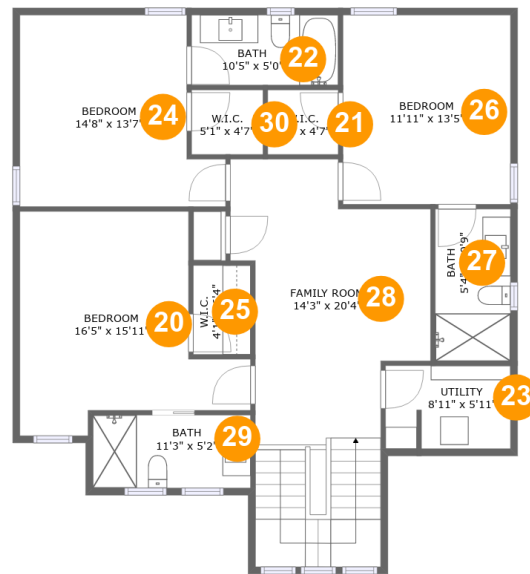

2011 Belleair Road, Clearwater, Pinellas County, Florida, United States, 33764

Room dimensions

Floor 2

Total sqft: 1252 Living area: 1252

#		Dimensions	sqft	Counted as living area
20	Bedroom	16'5" x 15'11"	194 sq. ft	Yes
21	W.I.C.	5'0" x 4'7"	23 sq. ft	Yes
22	Bath	10'5" x 5'0"	52 sq. ft	Yes
23	Utility	8'11" x 5'11"	52 sq. ft	Yes
24	Bedroom	14'8" x 13'7"	171 sq. ft	Yes
25	W.I.C.	4'1" x 6'4"	26 sq. ft	Yes
26	Bedroom	11'11" x 13'5"	160 sq. ft	Yes
27	Bath	5'4" x 10'9"	58 sq. ft	Yes
28	Family Room	14'3" x 20'4"	299 sq. ft	Yes
29	Bath	11'3" x 5'2"	58 sq. ft	Yes
30	W.I.C.	5'1" x 4'7"	23 sq. ft	Yes