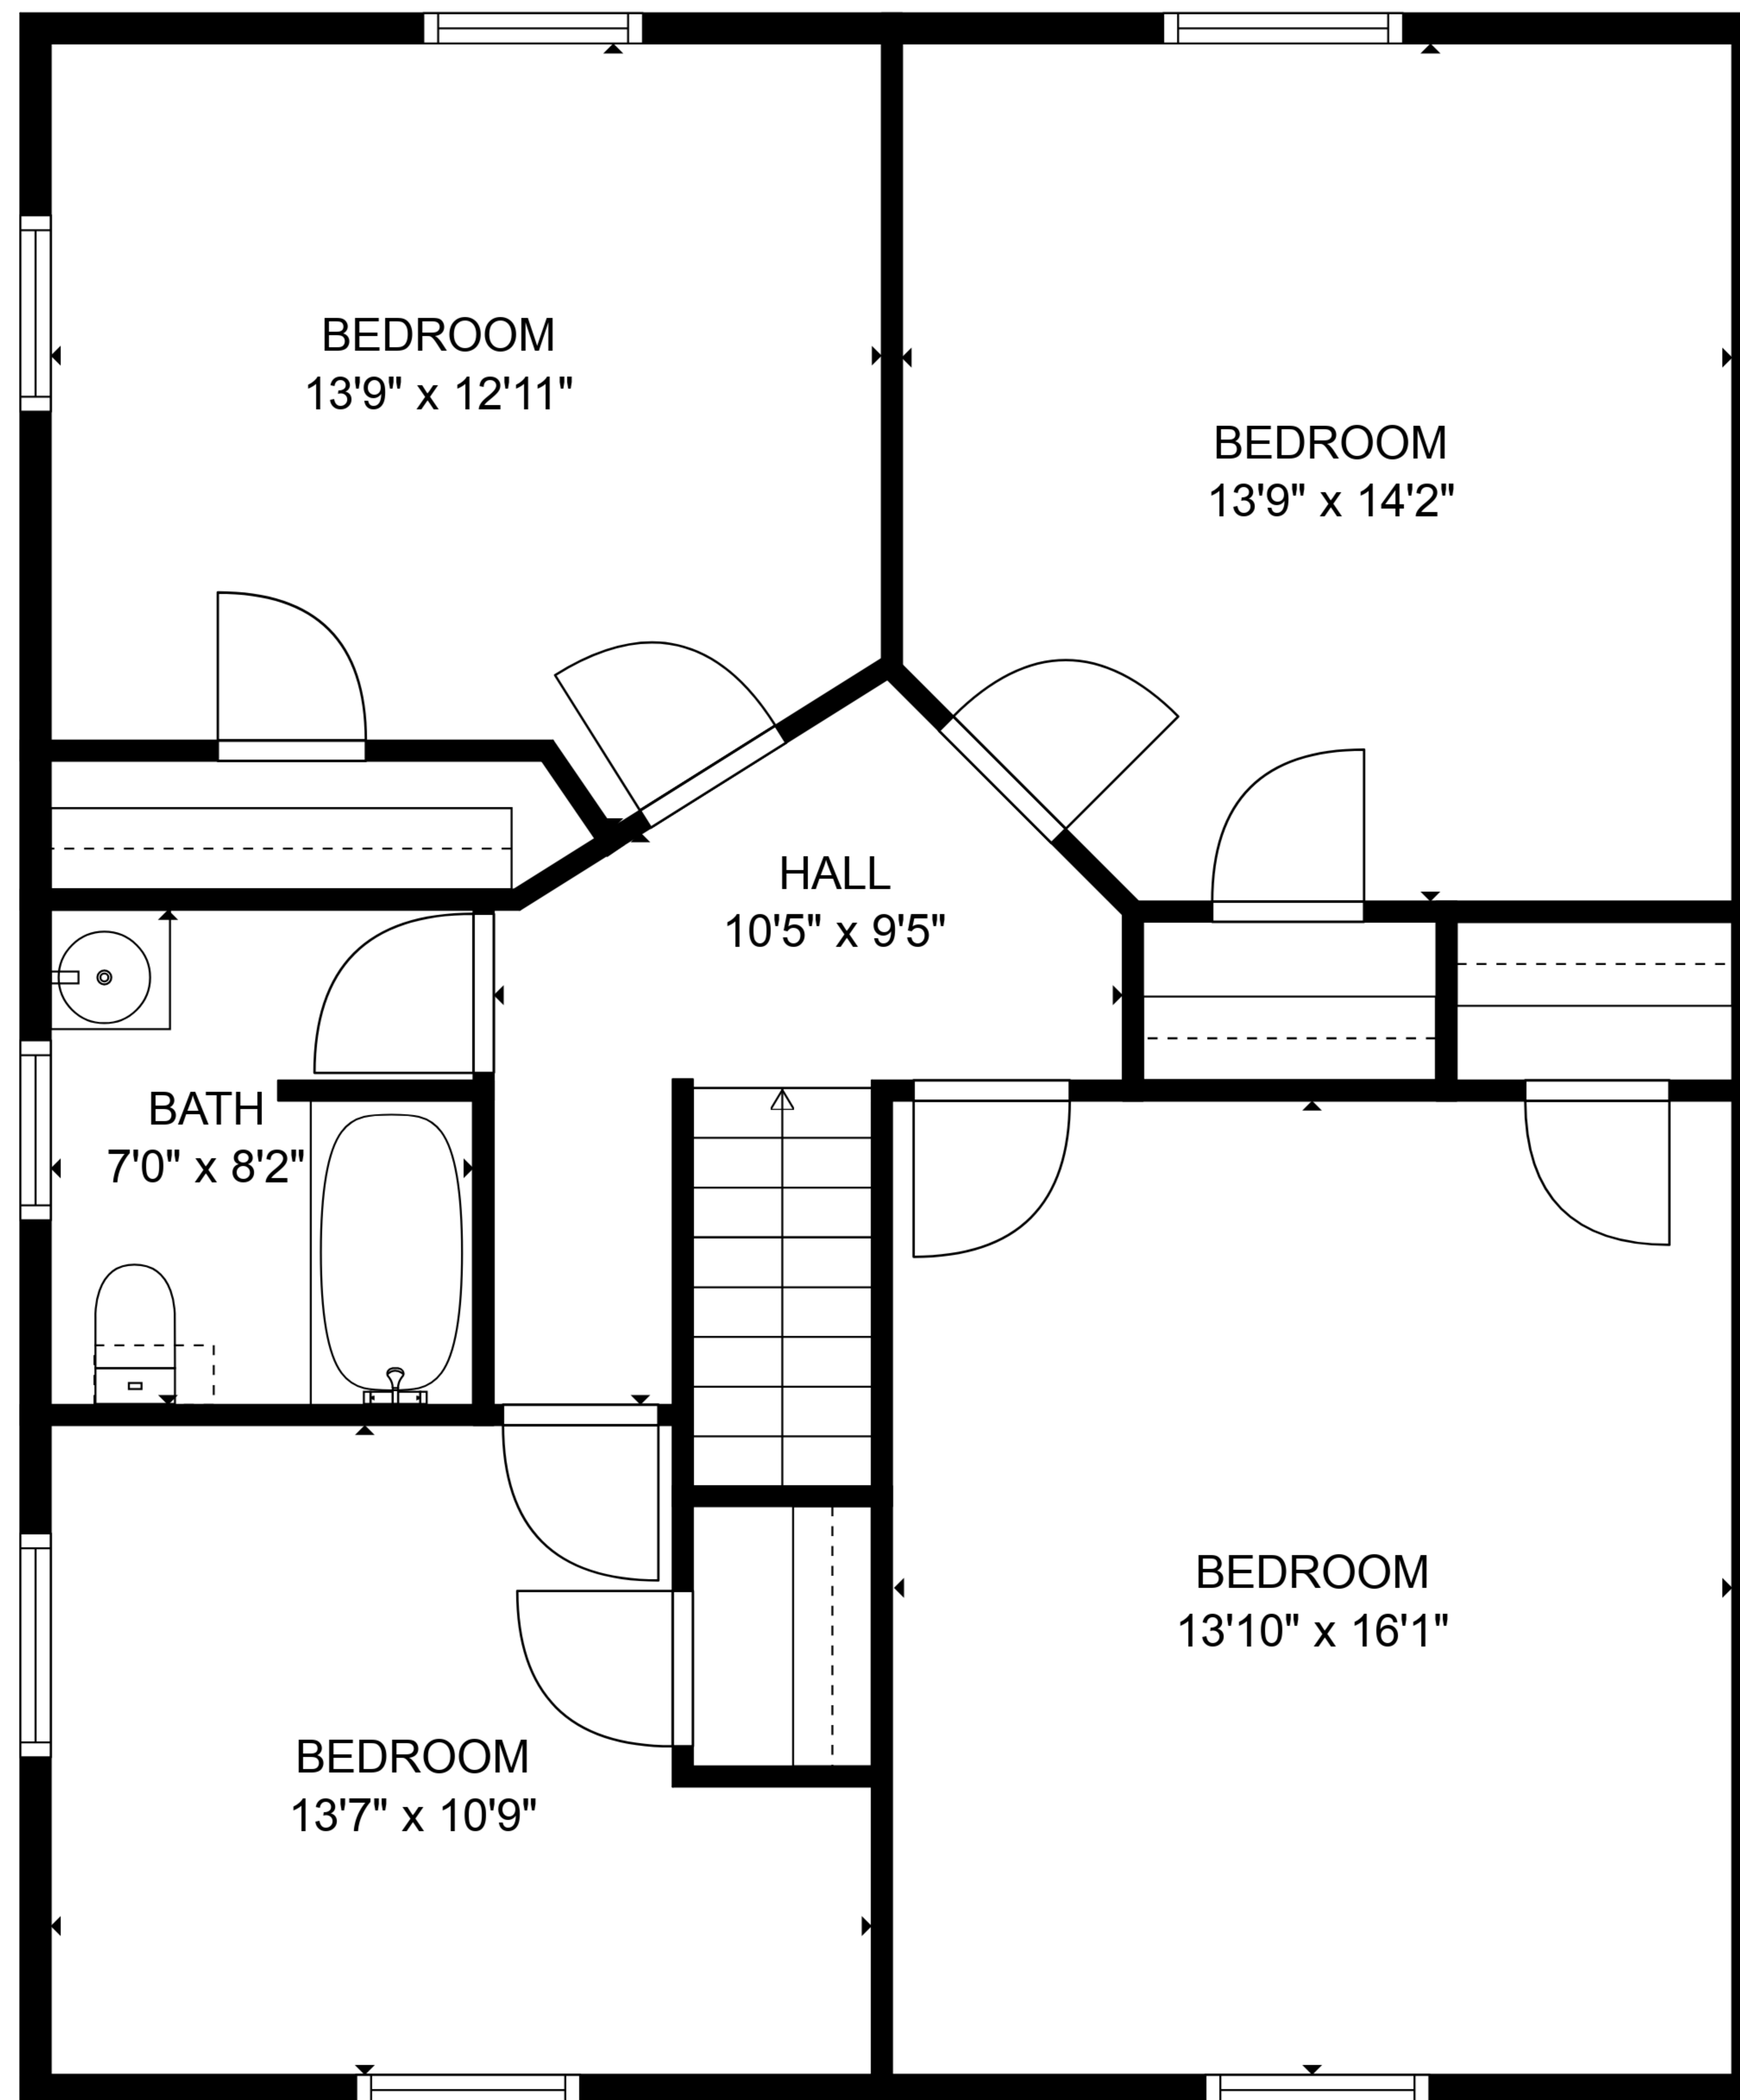

**TOTAL: 3009 sq. ft**

BELOW GROUND: 0 sq. ft, FLOOR 2: 2078 sq. ft, FLOOR 3: 931 sq. ft  
 EXCLUDED AREAS: UNDEFINED: 60 sq. ft, STORAGE: 139 sq. ft, HALL: 27 sq. ft,  
 BASEMENT: 1733 sq. ft, SCREENED PORCH: 233 sq. ft, PORCH: 284 sq. ft,  
 DECK: 315 sq. ft, ROOM: 168 sq. ft

FLOOR PLAN CREATED BY CUBICASA APP. MEASUREMENTS DEEMED HIGHLY RELIABLE BUT NOT GUARANTEED.

**TOTAL: 3009 sq. ft**  
 BELOW GROUND: 0 sq. ft, FLOOR 2: 2078 sq. ft, FLOOR 3: 931 sq. ft  
 EXCLUDED AREAS: UNDEFINED: 60 sq. ft, STORAGE: 139 sq. ft, HALL: 27 sq. ft,  
 BASEMENT: 1733 sq. ft, SCREENED PORCH: 233 sq. ft, PORCH: 284 sq. ft,  
 DECK: 315 sq. ft, ROOM: 168 sq. ft

FLOOR PLAN CREATED BY CUBICASA APP. MEASUREMENTS DEEMED HIGHLY RELIABLE BUT NOT GUARANTEED.

FLOOR 2

FLOOR 3

FLOOR 1

**TOTAL: 3009 sq. ft**  
 BELOW GROUND: 0 sq. ft, FLOOR 2: 2078 sq. ft, FLOOR 3: 931 sq. ft  
 EXCLUDED AREAS: UNDEFINED: 60 sq. ft, STORAGE: 139 sq. ft, HALL: 27 sq. ft,  
 BASEMENT: 1733 sq. ft, SCREENED PORCH: 233 sq. ft, PORCH: 284 sq. ft,  
 DECK: 315 sq. ft, ROOM: 168 sq. ft