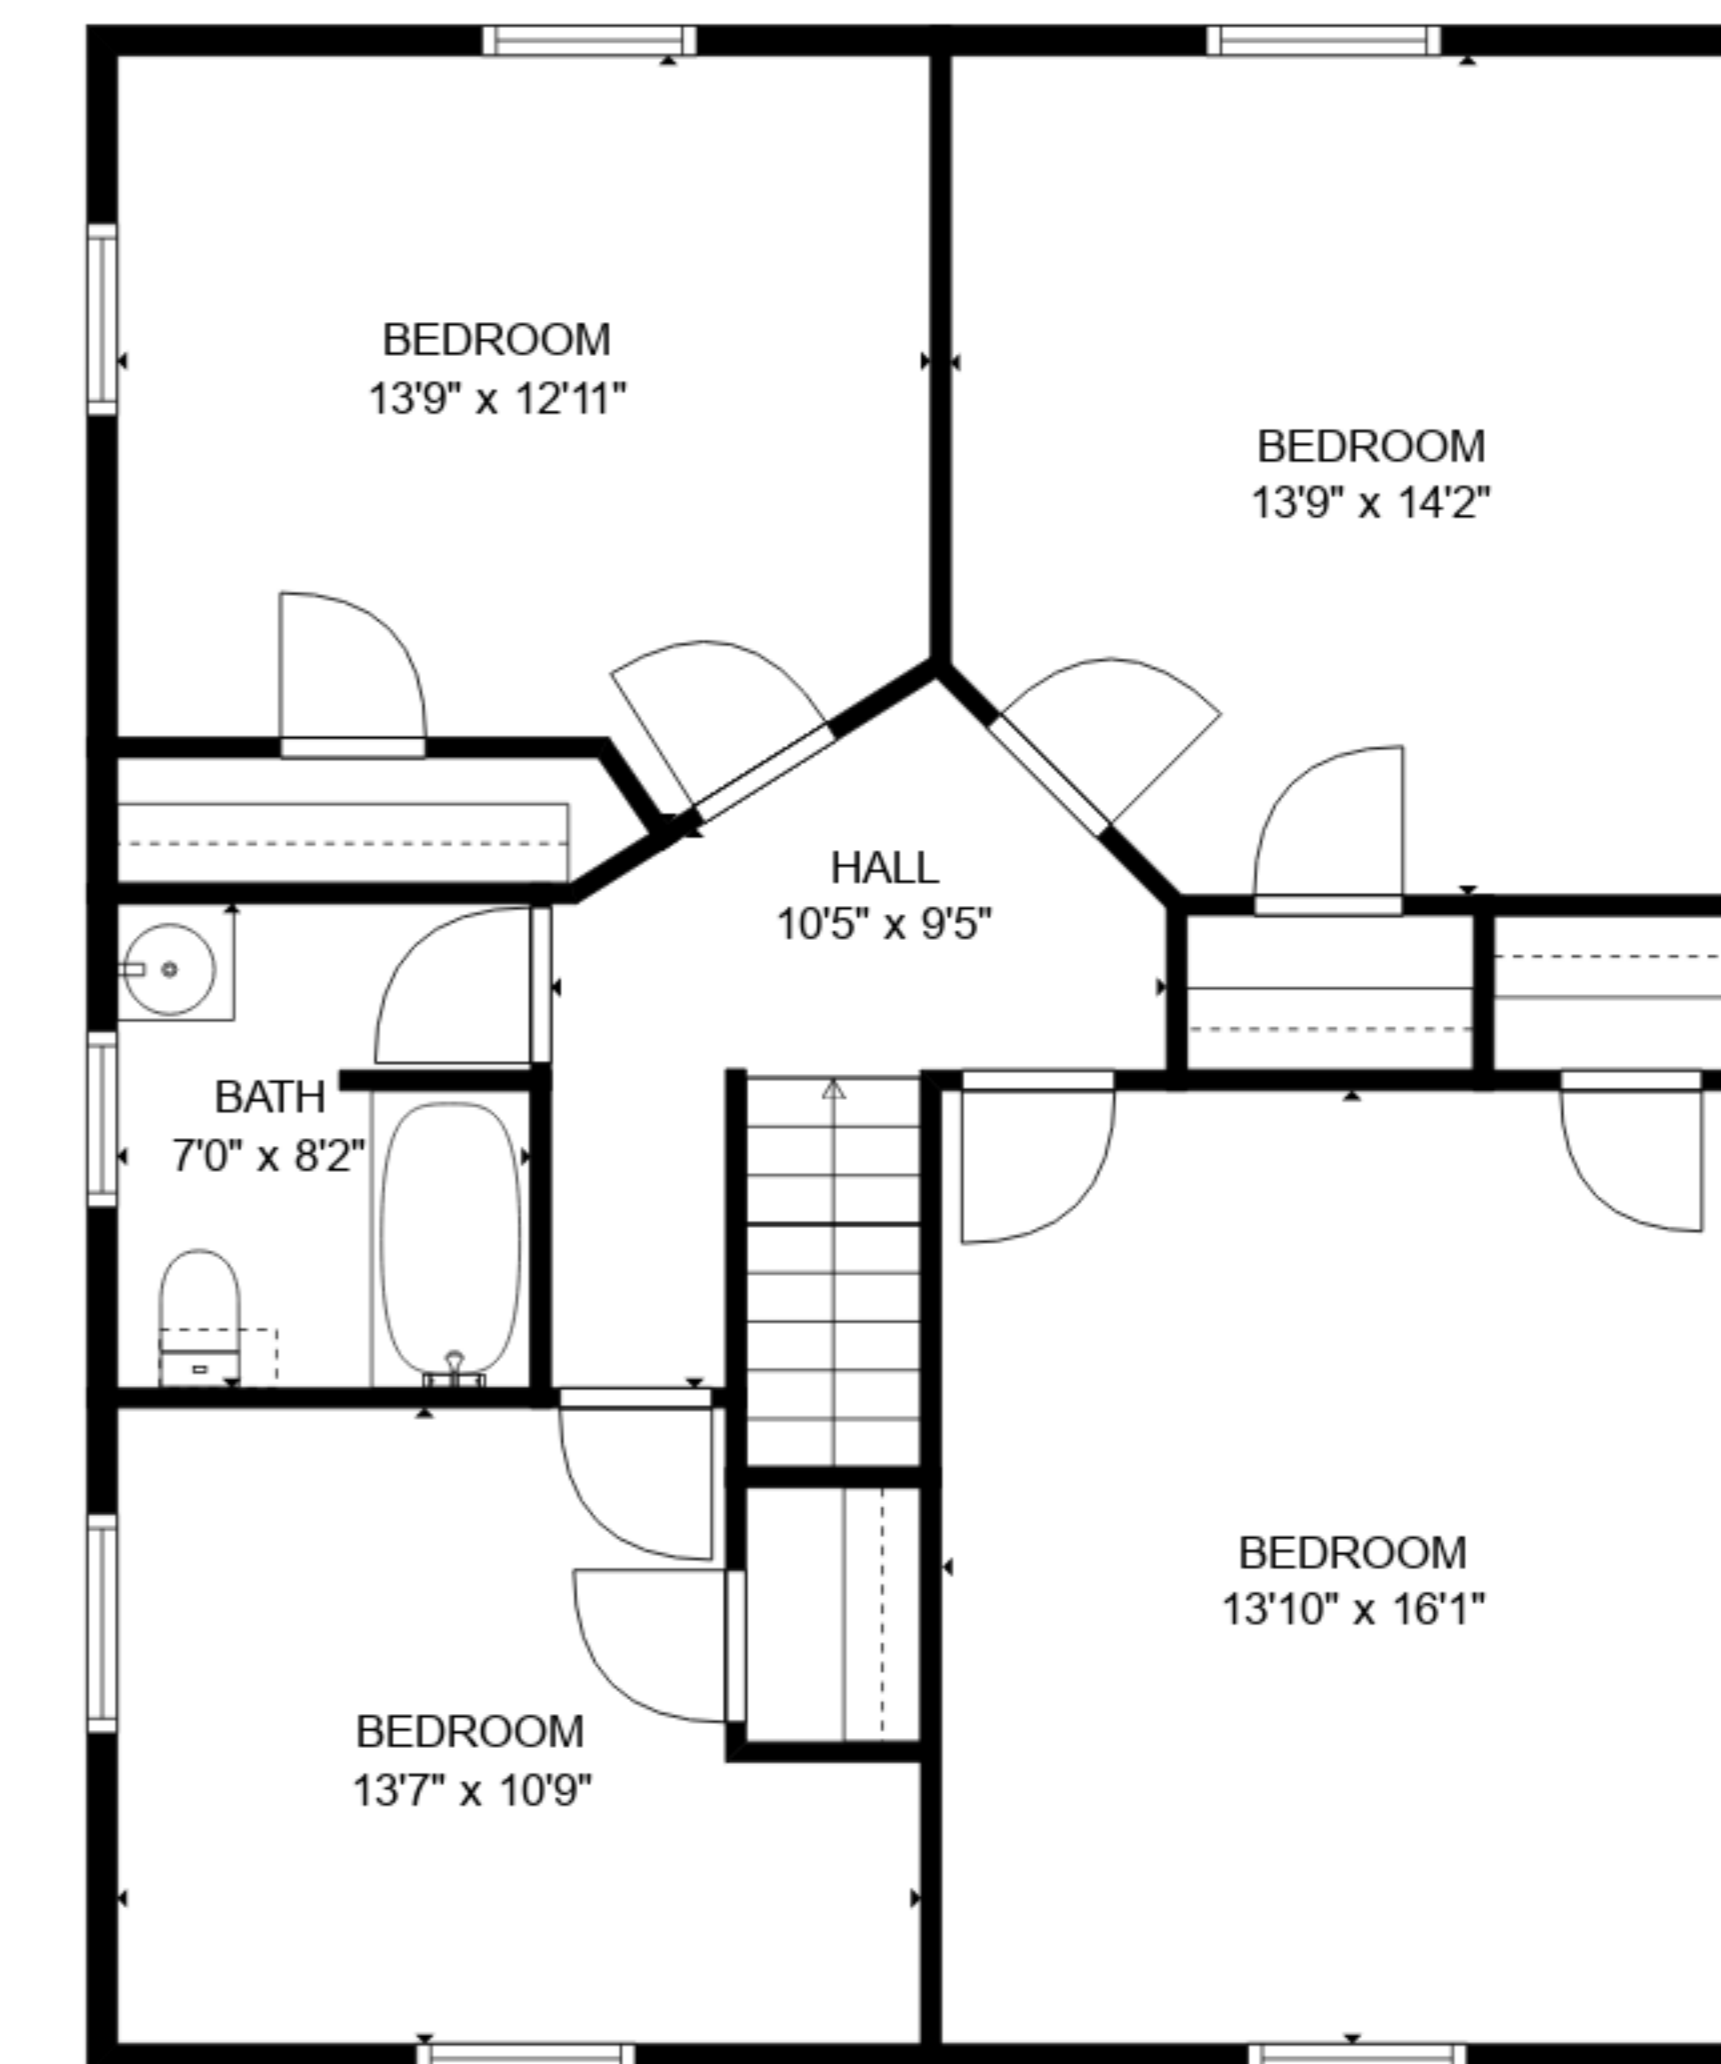

**TOTAL: 3009 sq. ft**

BELOW GROUND: 0 sq. ft, FLOOR 2: 2078 sq. ft, FLOOR 3: 931 sq. ft  
 EXCLUDED AREAS: UNDEFINED: 60 sq. ft, STORAGE: 139 sq. ft, HALL: 27 sq. ft,  
 BASEMENT: 1733 sq. ft, SCREENED PORCH: 233 sq. ft, PORCH: 284 sq. ft,  
 DECK: 315 sq. ft, ROOM: 168 sq. ft

FLOOR PLAN CREATED BY CUBICASA APP. MEASUREMENTS DEEMED HIGHLY RELIABLE BUT NOT GUARANTEED.

**TOTAL: 3009 sq. ft**  
 BELOW GROUND: 0 sq. ft, FLOOR 2: 2078 sq. ft, FLOOR 3: 931 sq. ft  
 EXCLUDED AREAS: UNDEFINED: 60 sq. ft, STORAGE: 139 sq. ft, HALL: 27 sq. ft,  
 BASEMENT: 1733 sq. ft, SCREENED PORCH: 233 sq. ft, PORCH: 284 sq. ft,  
 DECK: 315 sq. ft, ROOM: 168 sq. ft

FLOOR PLAN CREATED BY CUBICASA APP. MEASUREMENTS DEEMED HIGHLY RELIABLE BUT NOT GUARANTEED.

FLOOR 2

FLOOR 3

FLOOR 1

**TOTAL: 3009 sq. ft**  
 BELOW GROUND: 0 sq. ft, FLOOR 2: 2078 sq. ft, FLOOR 3: 931 sq. ft  
 EXCLUDED AREAS: UNDEFINED: 60 sq. ft, STORAGE: 139 sq. ft, HALL: 27 sq. ft,  
 BASEMENT: 1733 sq. ft, SCREENED PORCH: 233 sq. ft, PORCH: 284 sq. ft,  
 DECK: 315 sq. ft, ROOM: 168 sq. ft