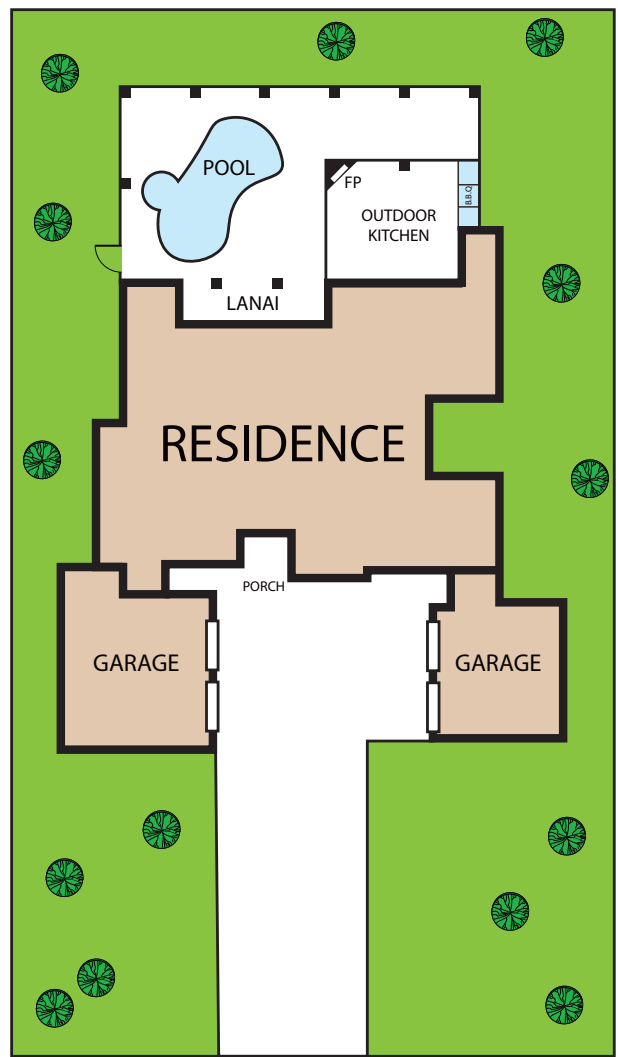

FIRST FLOOR

SECOND FLOOR

16116 Clearlake Avenue, Lakewood Ranch 34202

TOTAL APPROX. FLOOR AREA 5,816 SQ.FT

Whilst every attempt has been made to ensure the accuracy of the floor plan contained here, measurements of doors, windows, rooms and any other items are approximate and no responsibility is taken for any error, omission, or misstatement. This plan is for illustrative purposes only and should be used as such by any prospective purchaser.