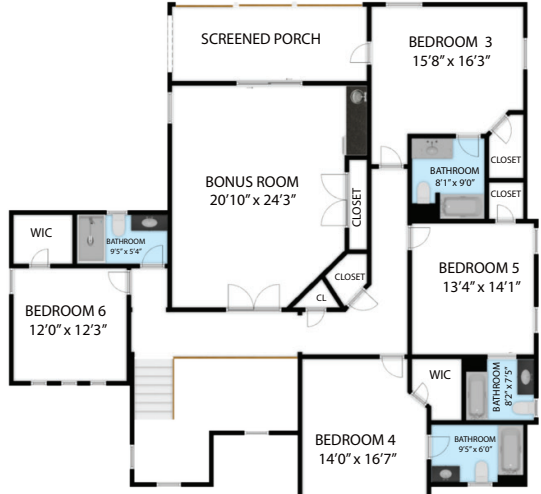

FIRST FLOOR

SECOND FLOOR

16116 Clearlake Avenue, Lakewood Ranch 34202

TOTAL APPROX. FLOOR AREA 5,816 SQ.FT

Whilst every attempt has been made to ensure the accuracy of the floor plan contained here, measurements of doors, windows, rooms and any other items are approximate and no responsibility is taken for any error, omission, or misstatement. This plan is for illustrative purposes only and should be used as such by any prospective purchaser.