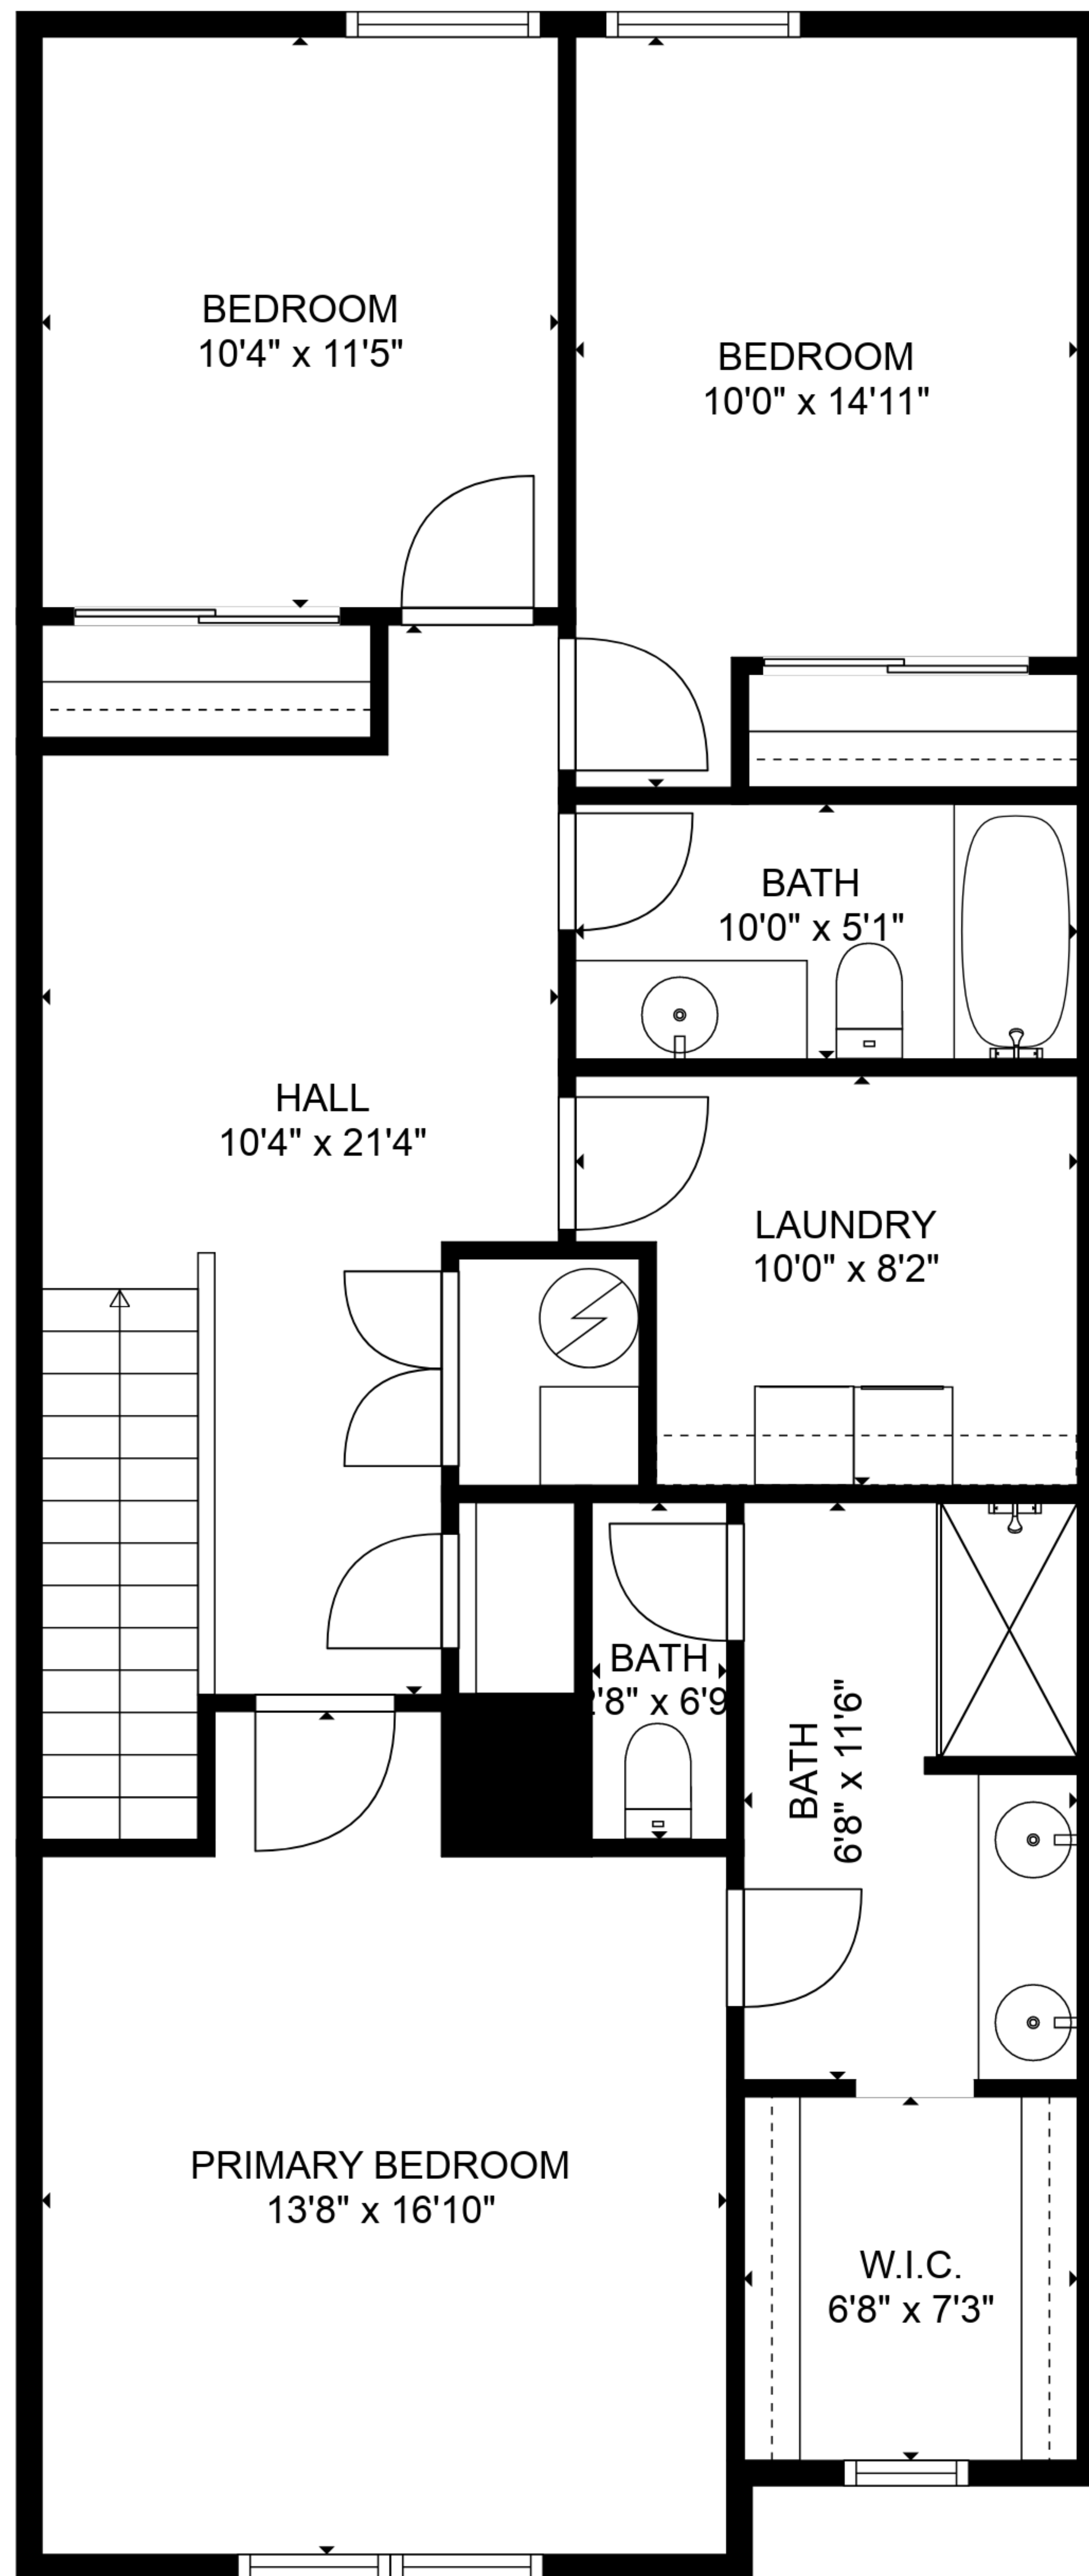

TOTAL: 1600 sq. ft

FLOOR 1: 577 sq. ft, FLOOR 2: 1023 sq. ft

EXCLUDED AREAS: GARAGE: 410 sq. ft

SIZES AND DIMENSIONS ARE APPROXIMATE, ACTUAL MAY VARY.

TOTAL: 1600 sq. ft

FLOOR 1: 577 sq. ft, FLOOR 2: 1023 sq. ft

EXCLUDED AREAS: GARAGE: 410 sq. ft

SIZES AND DIMENSIONS ARE APPROXIMATE, ACTUAL MAY VARY.

FLOOR 1

FLOOR 2

TOTAL: 1600 sq. ft
 FLOOR 1: 577 sq. ft, FLOOR 2: 1023 sq. ft
 EXCLUDED AREAS: GARAGE: 410 sq. ft

SIZES AND DIMENSIONS ARE APPROXIMATE, ACTUAL MAY VARY.