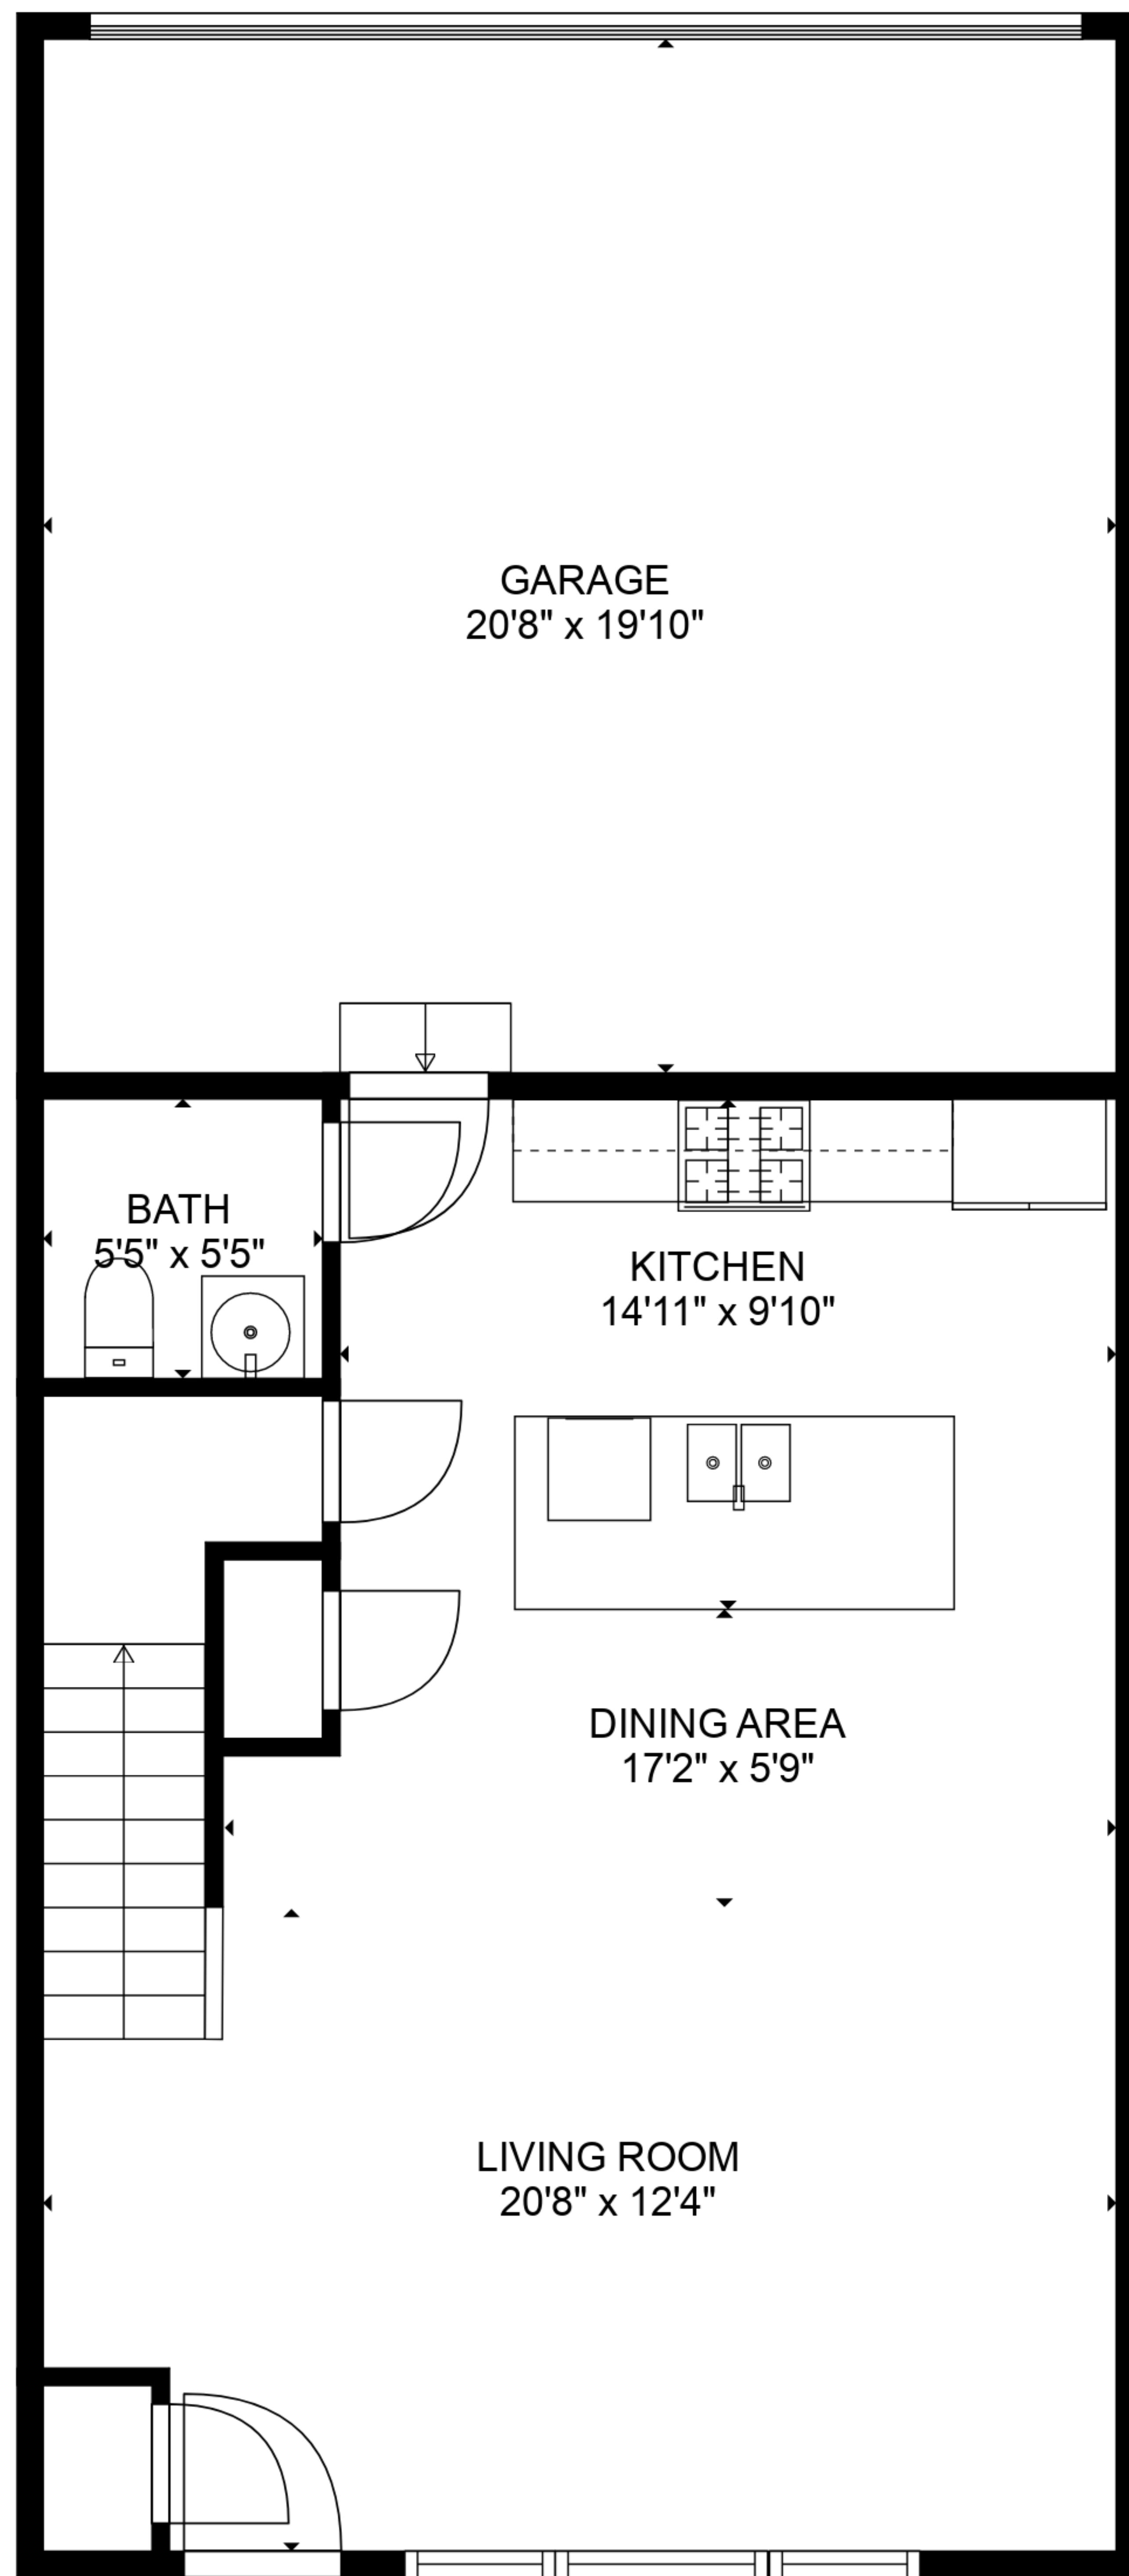

TOTAL: 1600 sq. ft

FLOOR 1: 577 sq. ft, FLOOR 2: 1023 sq. ft

EXCLUDED AREAS: GARAGE: 410 sq. ft

SIZES AND DIMENSIONS ARE APPROXIMATE, ACTUAL MAY VARY.

TOTAL: 1600 sq. ft

FLOOR 1: 577 sq. ft, FLOOR 2: 1023 sq. ft

EXCLUDED AREAS: GARAGE: 410 sq. ft

SIZES AND DIMENSIONS ARE APPROXIMATE, ACTUAL MAY VARY.

FLOOR 1

FLOOR 2

TOTAL: 1600 sq. ft
 FLOOR 1: 577 sq. ft, FLOOR 2: 1023 sq. ft
 EXCLUDED AREAS: GARAGE: 410 sq. ft

SIZES AND DIMENSIONS ARE APPROXIMATE, ACTUAL MAY VARY.