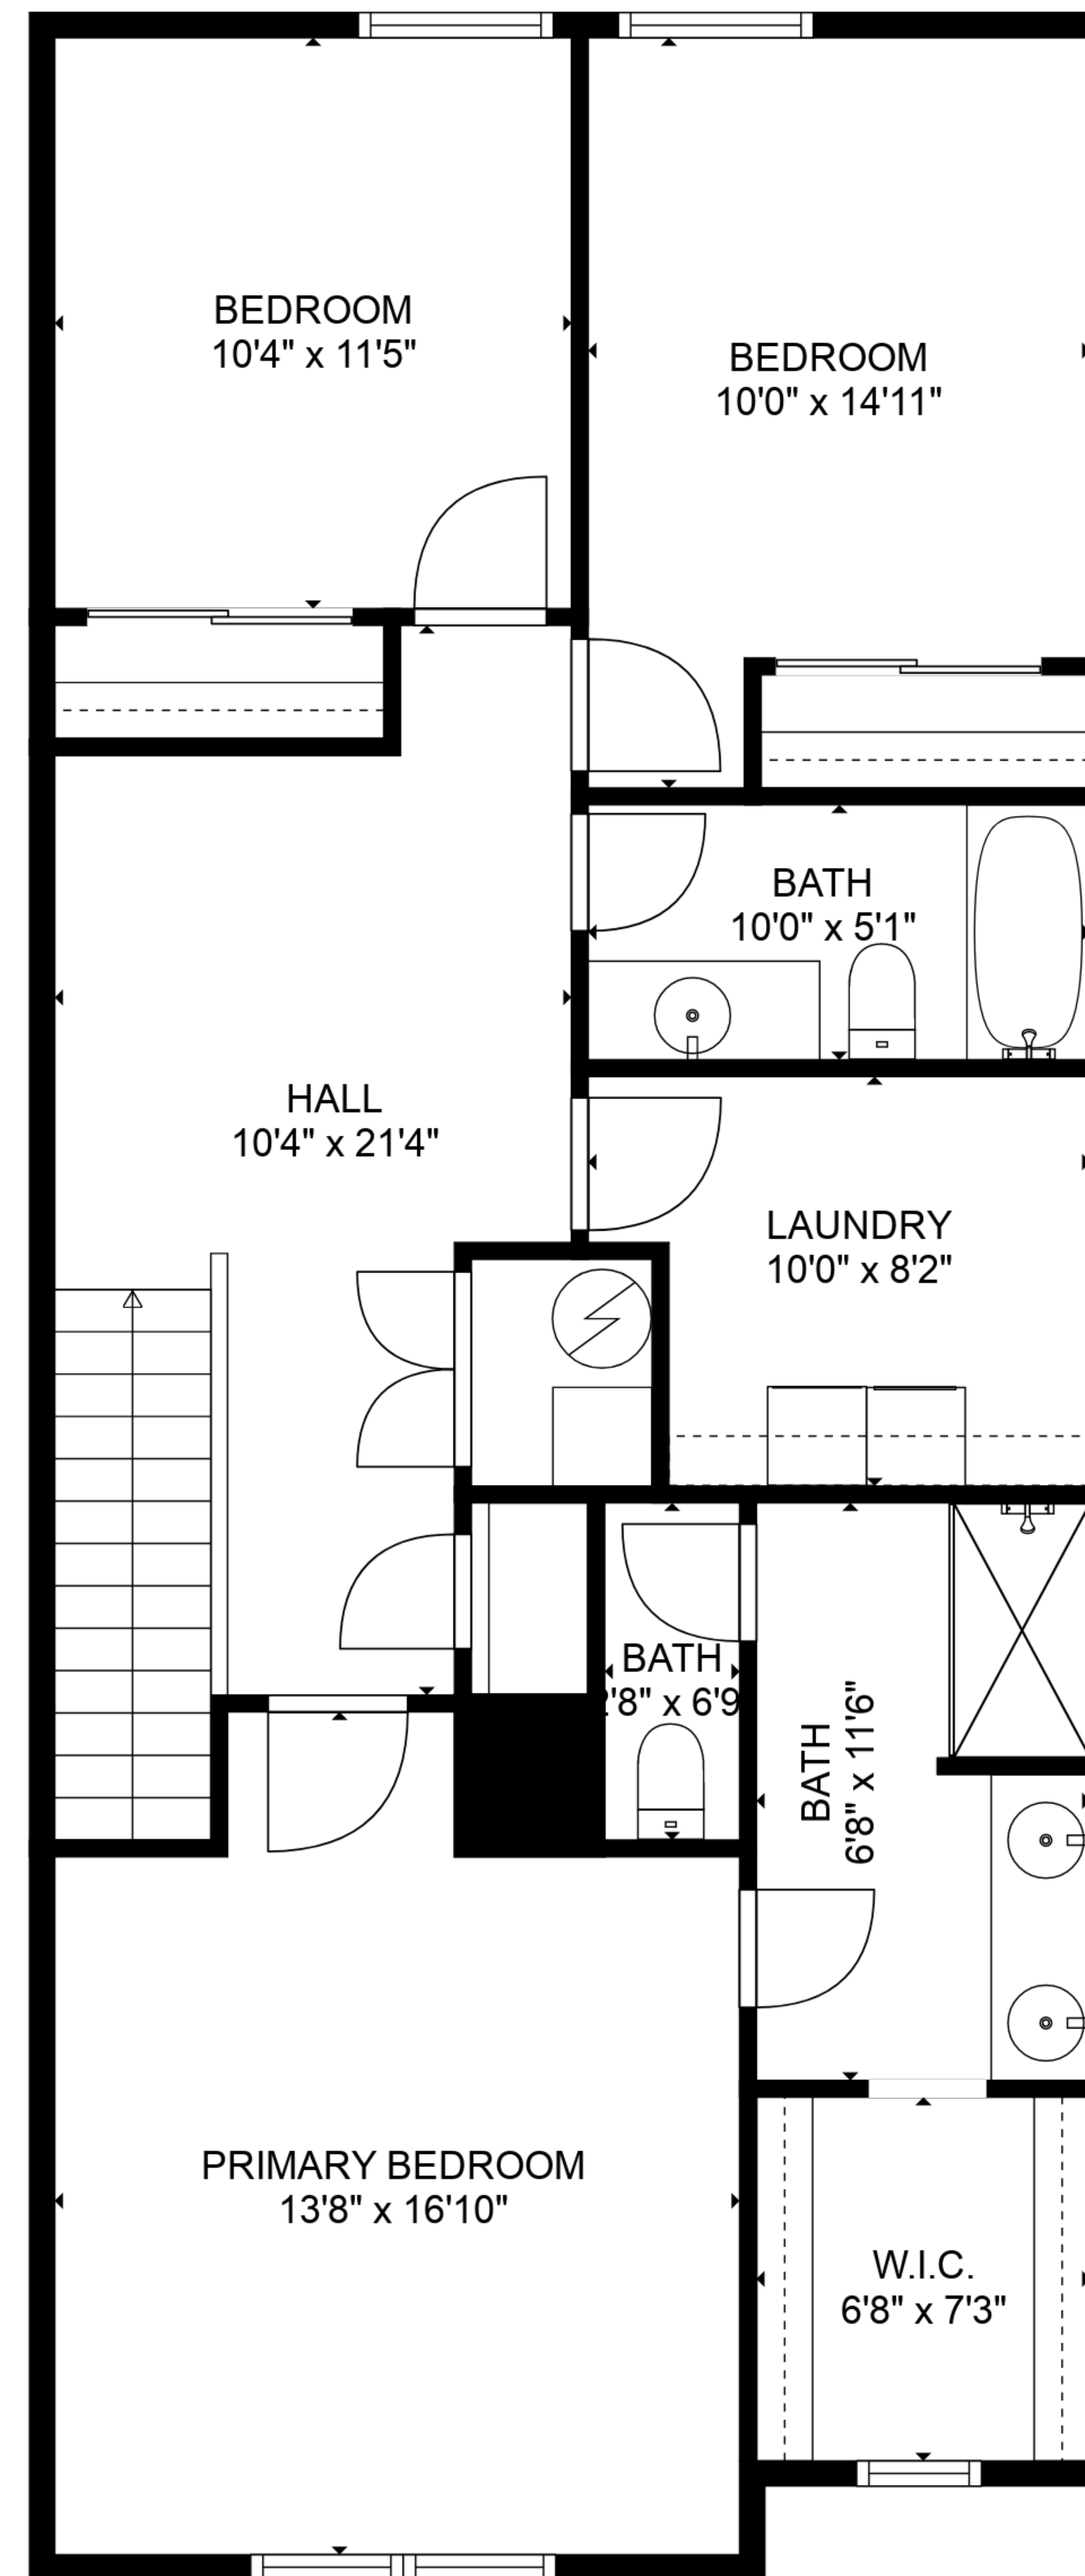

TOTAL: 1600 sq. ft

FLOOR 1: 577 sq. ft, FLOOR 2: 1023 sq. ft

EXCLUDED AREAS: GARAGE: 410 sq. ft

SIZES AND DIMENSIONS ARE APPROXIMATE, ACTUAL MAY VARY.

TOTAL: 1600 sq. ft

FLOOR 1: 577 sq. ft, FLOOR 2: 1023 sq. ft

EXCLUDED AREAS: GARAGE: 410 sq. ft

SIZES AND DIMENSIONS ARE APPROXIMATE, ACTUAL MAY VARY.

FLOOR 1

FLOOR 2

TOTAL: 1600 sq. ft
 FLOOR 1: 577 sq. ft, FLOOR 2: 1023 sq. ft
 EXCLUDED AREAS: GARAGE: 410 sq. ft

SIZES AND DIMENSIONS ARE APPROXIMATE, ACTUAL MAY VARY.