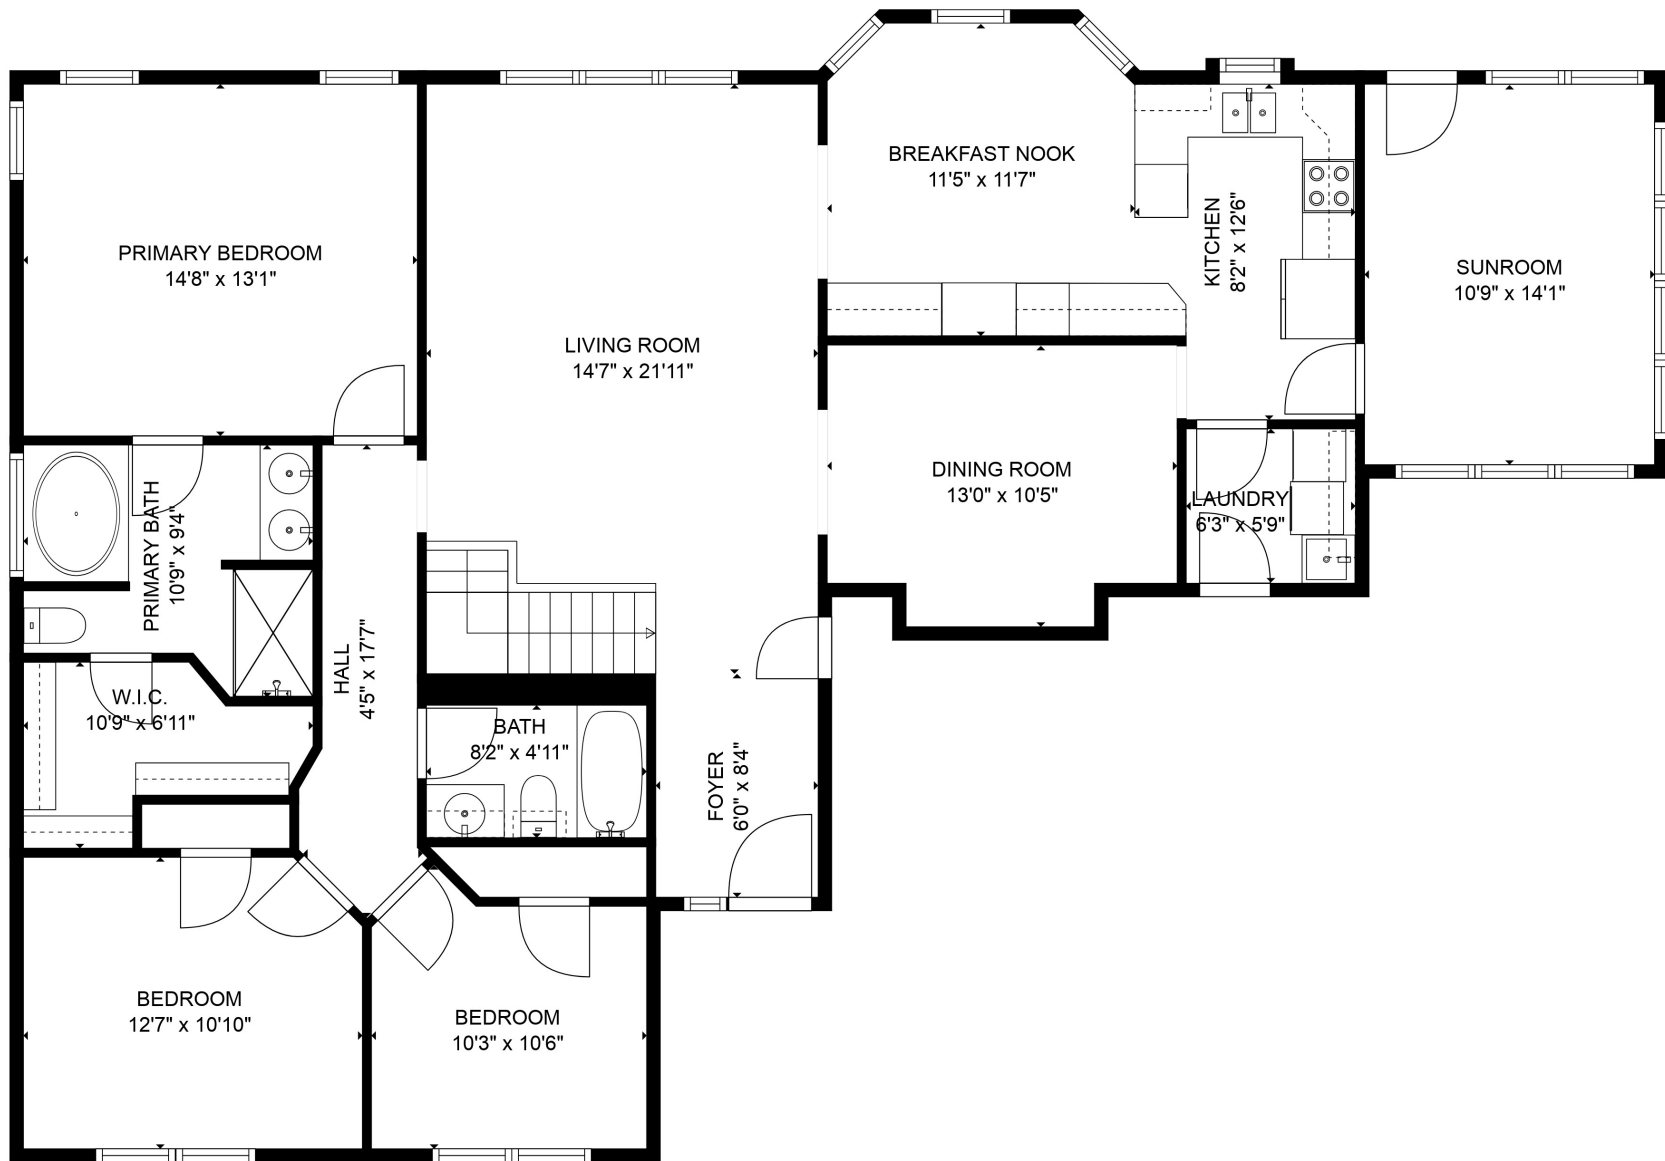

FLOOR 2

FLOOR 1

Total scanned area: 3489 sq. ft

MEASUREMENTS ARE CALCULATED BY CUBICASA TECHNOLOGY. DEEMED HIGHLY RELIABLE BUT NOT GUARANTEED.

Total scanned area: 3489 sq. ft

MEASUREMENTS ARE CALCULATED BY CUBICASA TECHNOLOGY. DEEMED HIGHLY RELIABLE BUT NOT GUARANTEED.

Total scanned area: 3489 sq. ft

MEASUREMENTS ARE CALCULATED BY CUBICASA TECHNOLOGY. DEEMED HIGHLY RELIABLE BUT NOT GUARANTEED.