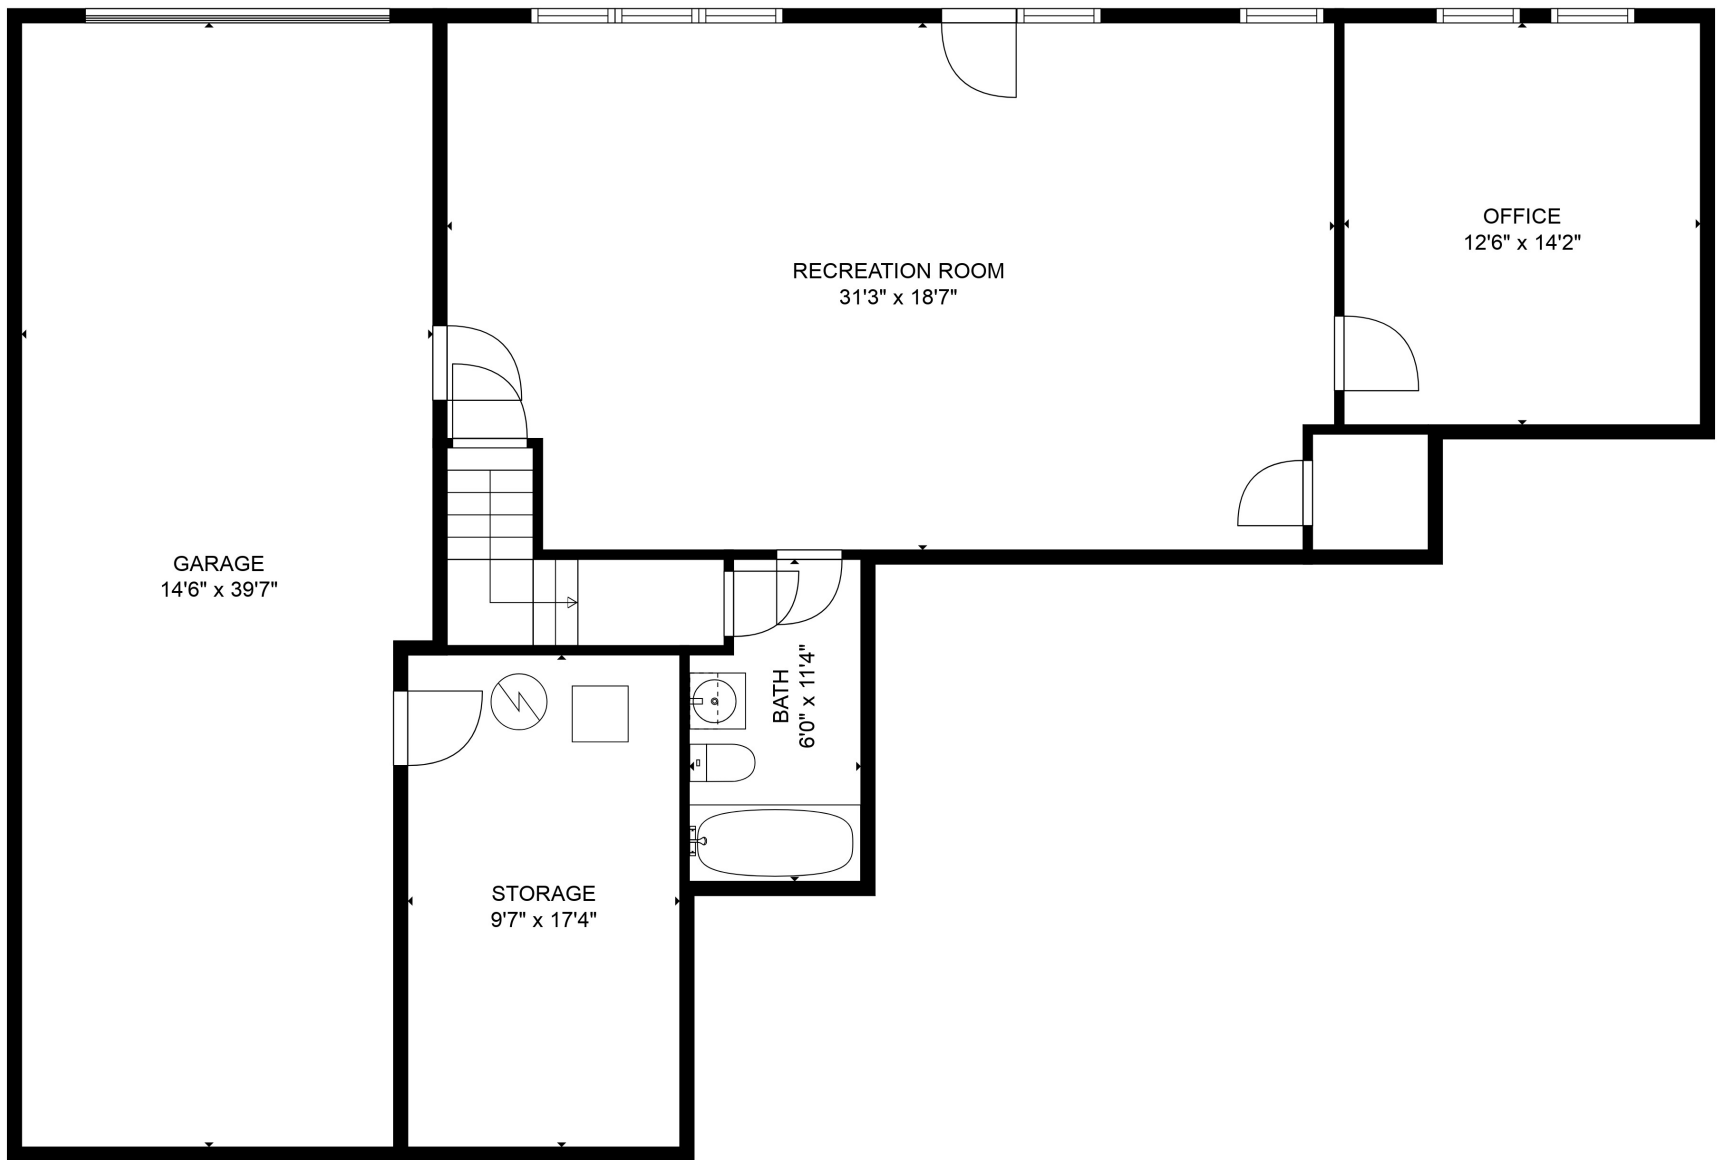

FLOOR 2

FLOOR 1

Total scanned area: 3489 sq. ft

MEASUREMENTS ARE CALCULATED BY CUBICASA TECHNOLOGY. DEEMED HIGHLY RELIABLE BUT NOT GUARANTEED.

Total scanned area: 3489 sq. ft

MEASUREMENTS ARE CALCULATED BY CUBICASA TECHNOLOGY. DEEMED HIGHLY RELIABLE BUT NOT GUARANTEED.

Total scanned area: 3489 sq. ft

MEASUREMENTS ARE CALCULATED BY CUBICASA TECHNOLOGY. DEEMED HIGHLY RELIABLE BUT NOT GUARANTEED.