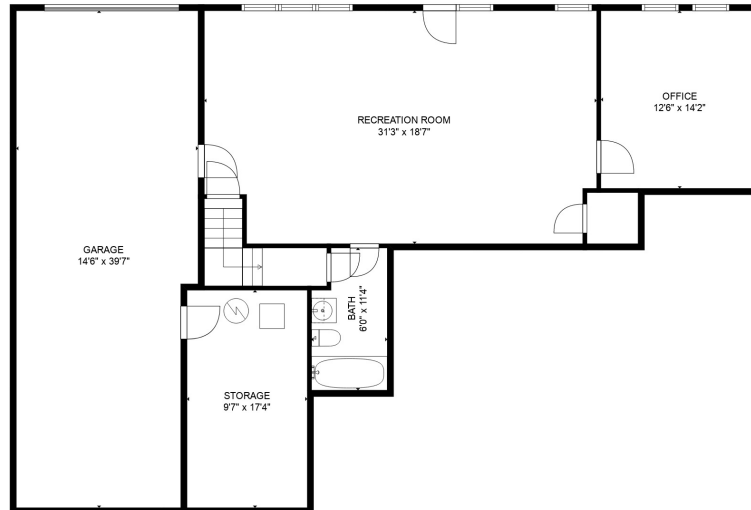

FLOOR 2

FLOOR 1

Total scanned area: 3489 sq. ft

MEASUREMENTS ARE CALCULATED BY CUBICASA TECHNOLOGY. DEEMED HIGHLY RELIABLE BUT NOT GUARANTEED.

Total scanned area: 3489 sq. ft

MEASUREMENTS ARE CALCULATED BY CUBICASA TECHNOLOGY. DEEMED HIGHLY RELIABLE BUT NOT GUARANTEED.

Total scanned area: 3489 sq. ft

MEASUREMENTS ARE CALCULATED BY CUBICASA TECHNOLOGY. DEEMED HIGHLY RELIABLE BUT NOT GUARANTEED.