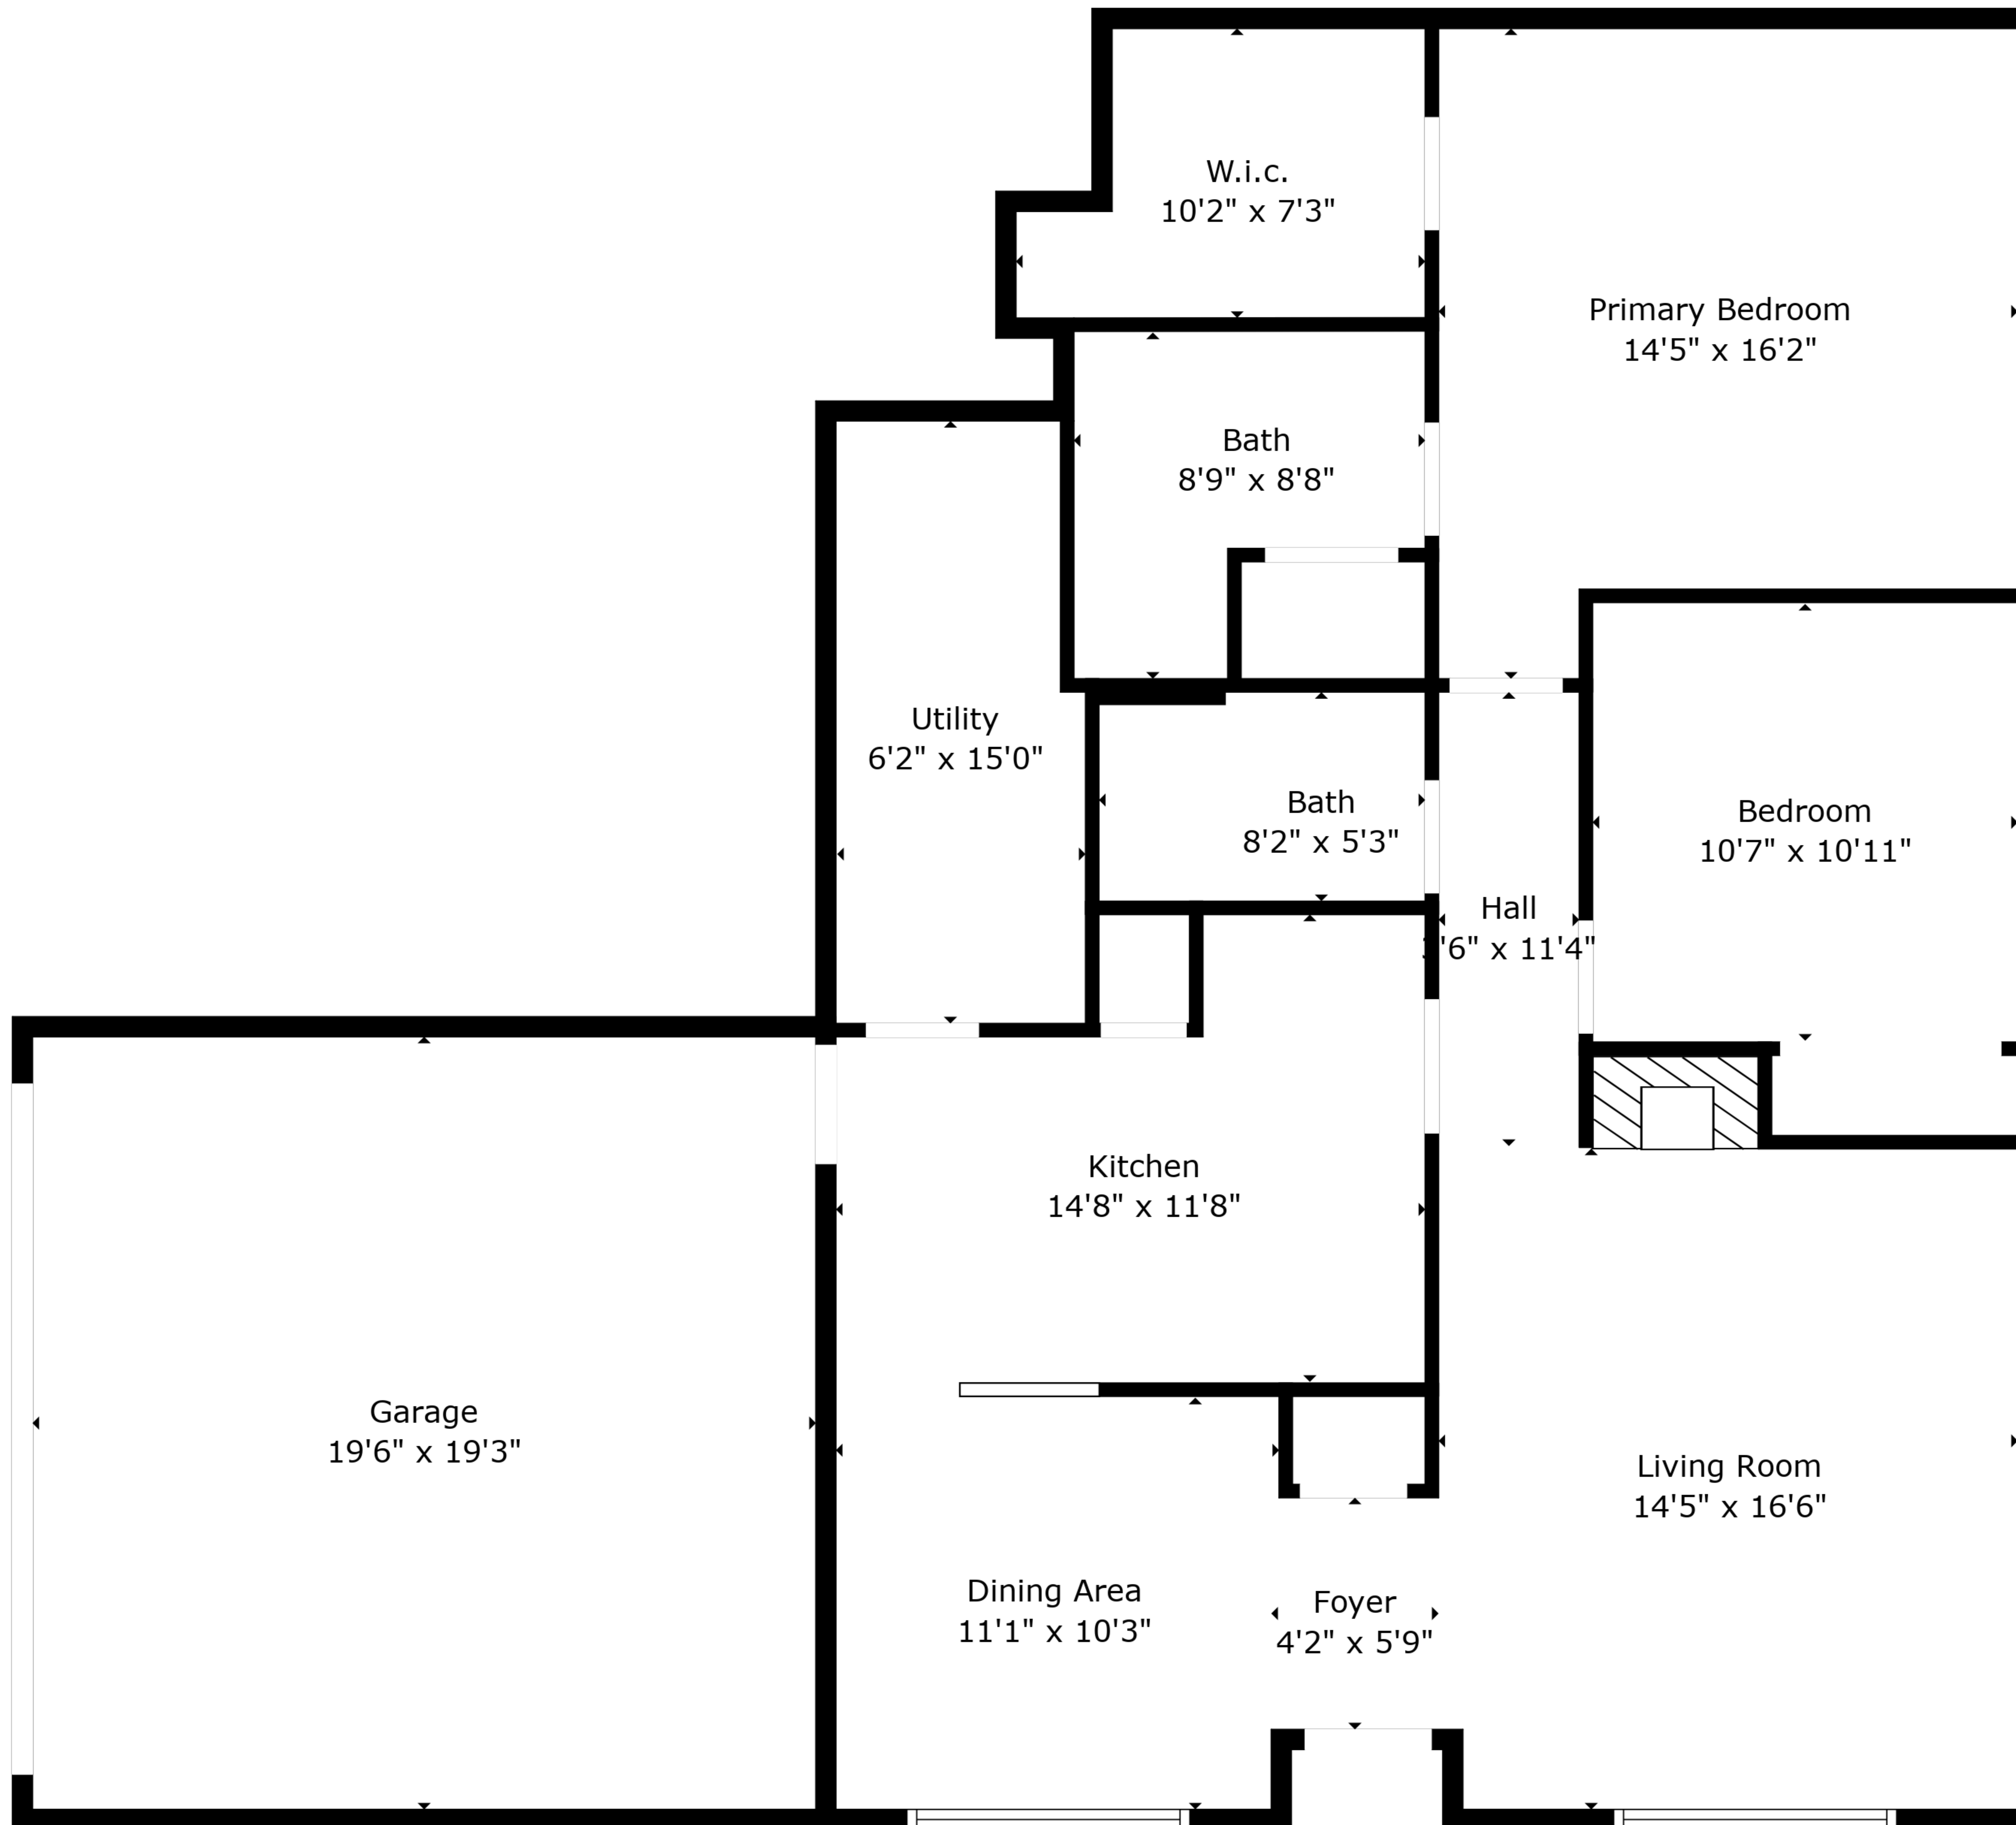

TOTAL: 1240 sq. ft
FLOOR 1: 1240 sq. ft
EXCLUDED AREAS: GARAGE: 376 sq. ft

TOTAL: 1240 sq. ft
FLOOR 1: 1240 sq. ft
EXCLUDED AREAS: GARAGE: 376 sq. ft