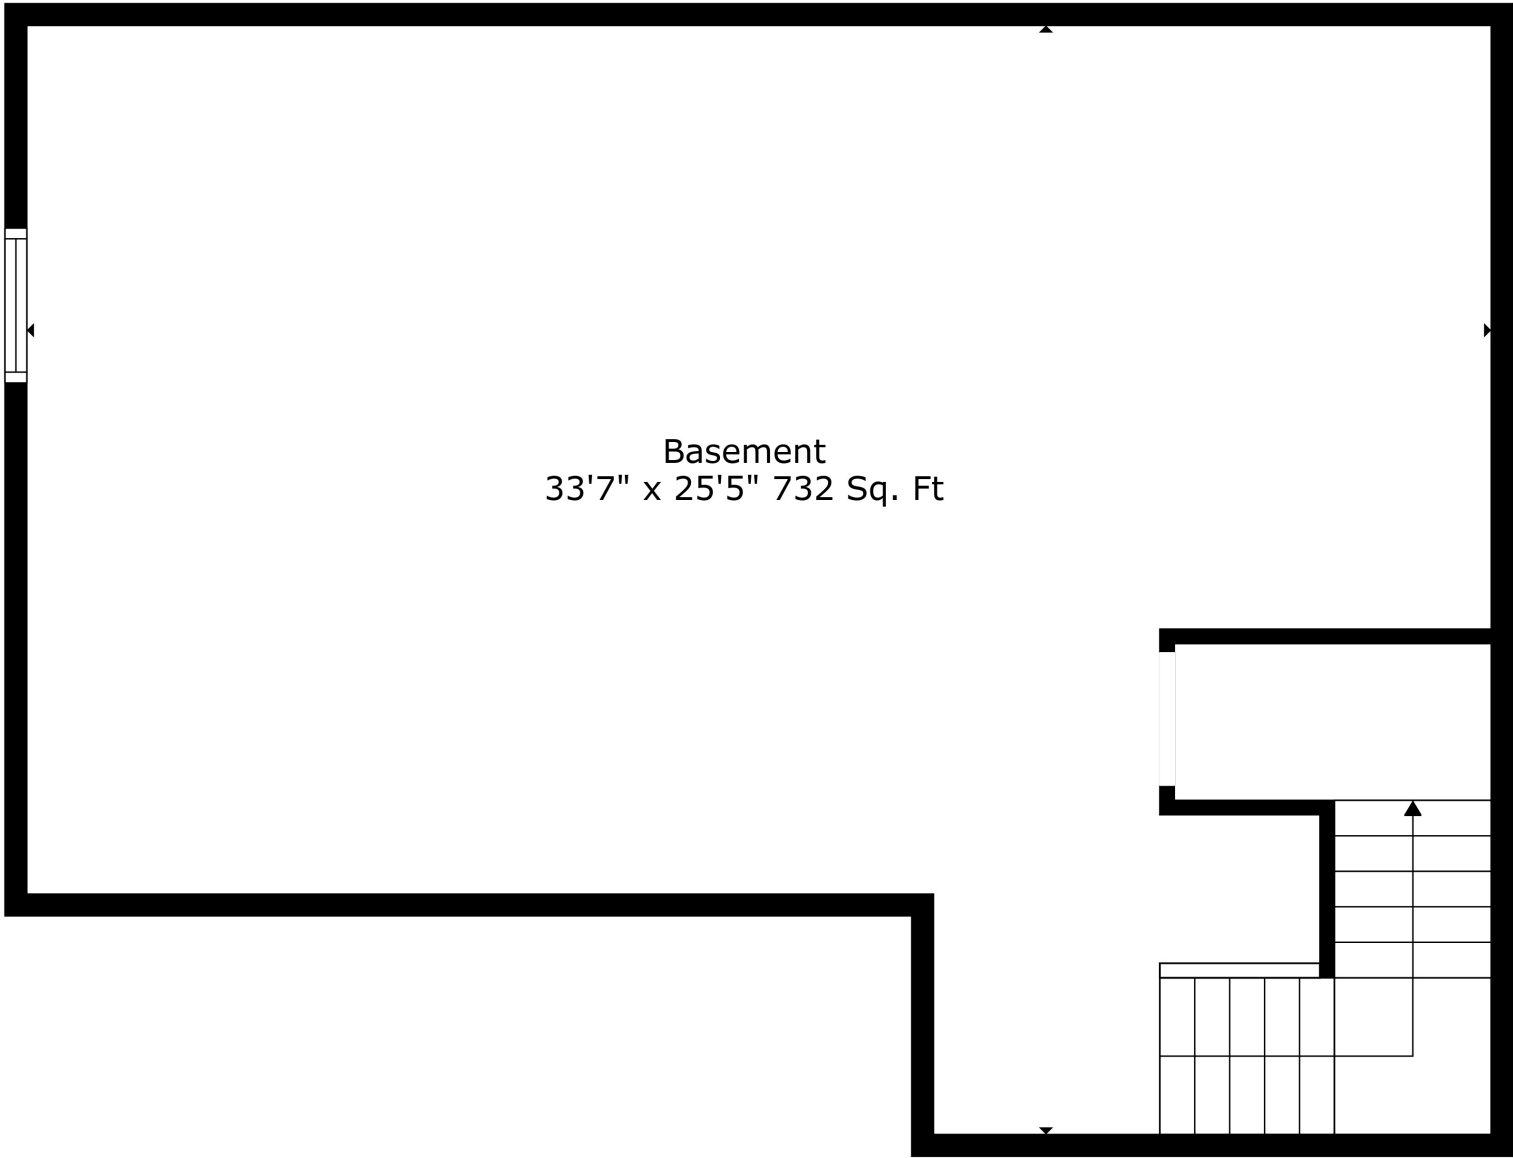

Total scanned area: 2838 sq. ft

Total scanned area: 2838 sq. ft

Measurements Are Calculated By Cubicasa Technology. Deemed Highly Reliable But Not Guaranteed.

Total scanned area: 2838 sq. ft

Measurements Are Calculated By Cubicasa Technology. Deemed Highly Reliable But Not Guaranteed.

Basement
33'7" x 25'5" 732 Sq. Ft

Total scanned area: 2838 sq. ft

Measurements Are Calculated By Cubicasa Technology. Deemed Highly Reliable But Not Guaranteed.