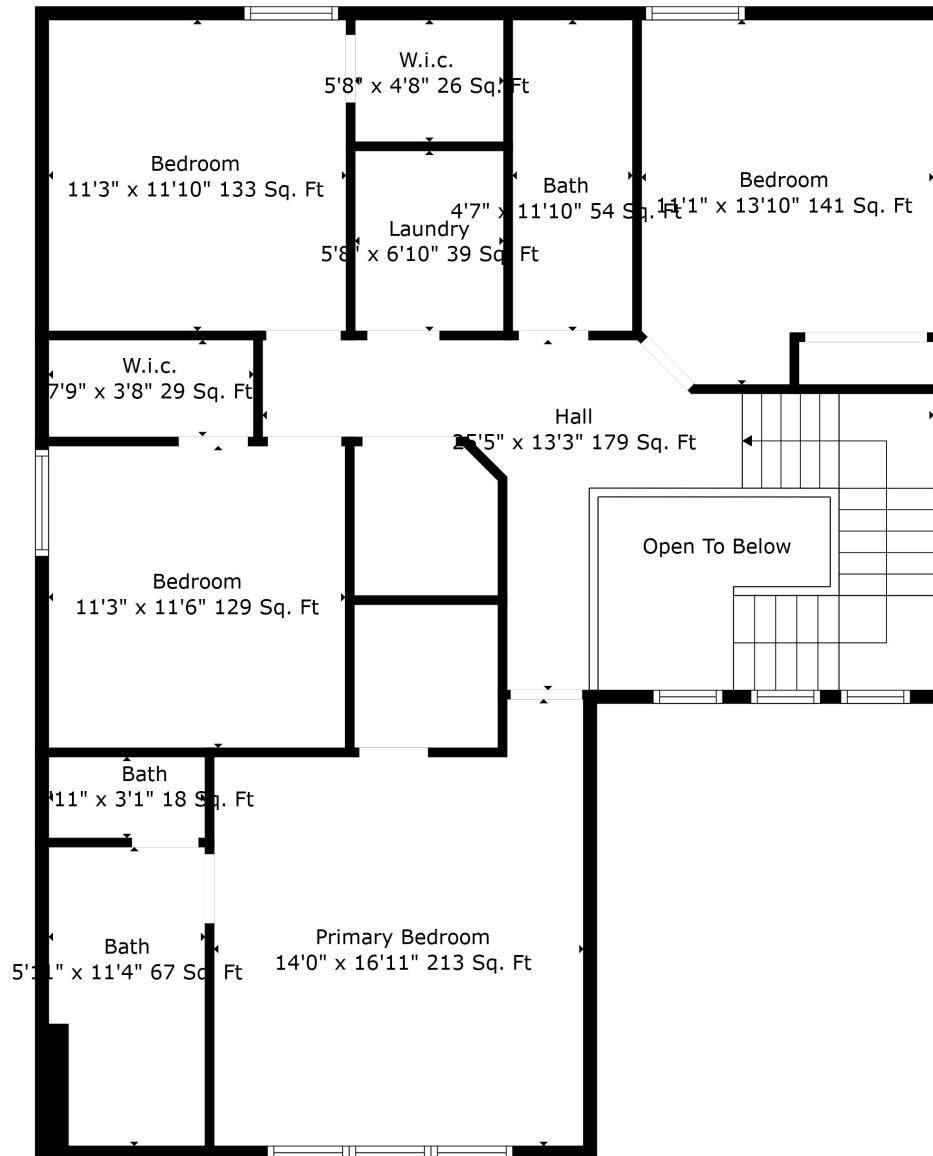

Total scanned area: 2838 sq. ft

Total scanned area: 2838 sq. ft

Measurements Are Calculated By Cubicasa Technology. Deemed Highly Reliable But Not Guaranteed.

Total scanned area: 2838 sq. ft

Measurements Are Calculated By Cubicasa Technology. Deemed Highly Reliable But Not Guaranteed.

Basement
33'7" x 25'5" 732 Sq. Ft

Total scanned area: 2838 sq. ft

Measurements Are Calculated By Cubicasa Technology. Deemed Highly Reliable But Not Guaranteed.