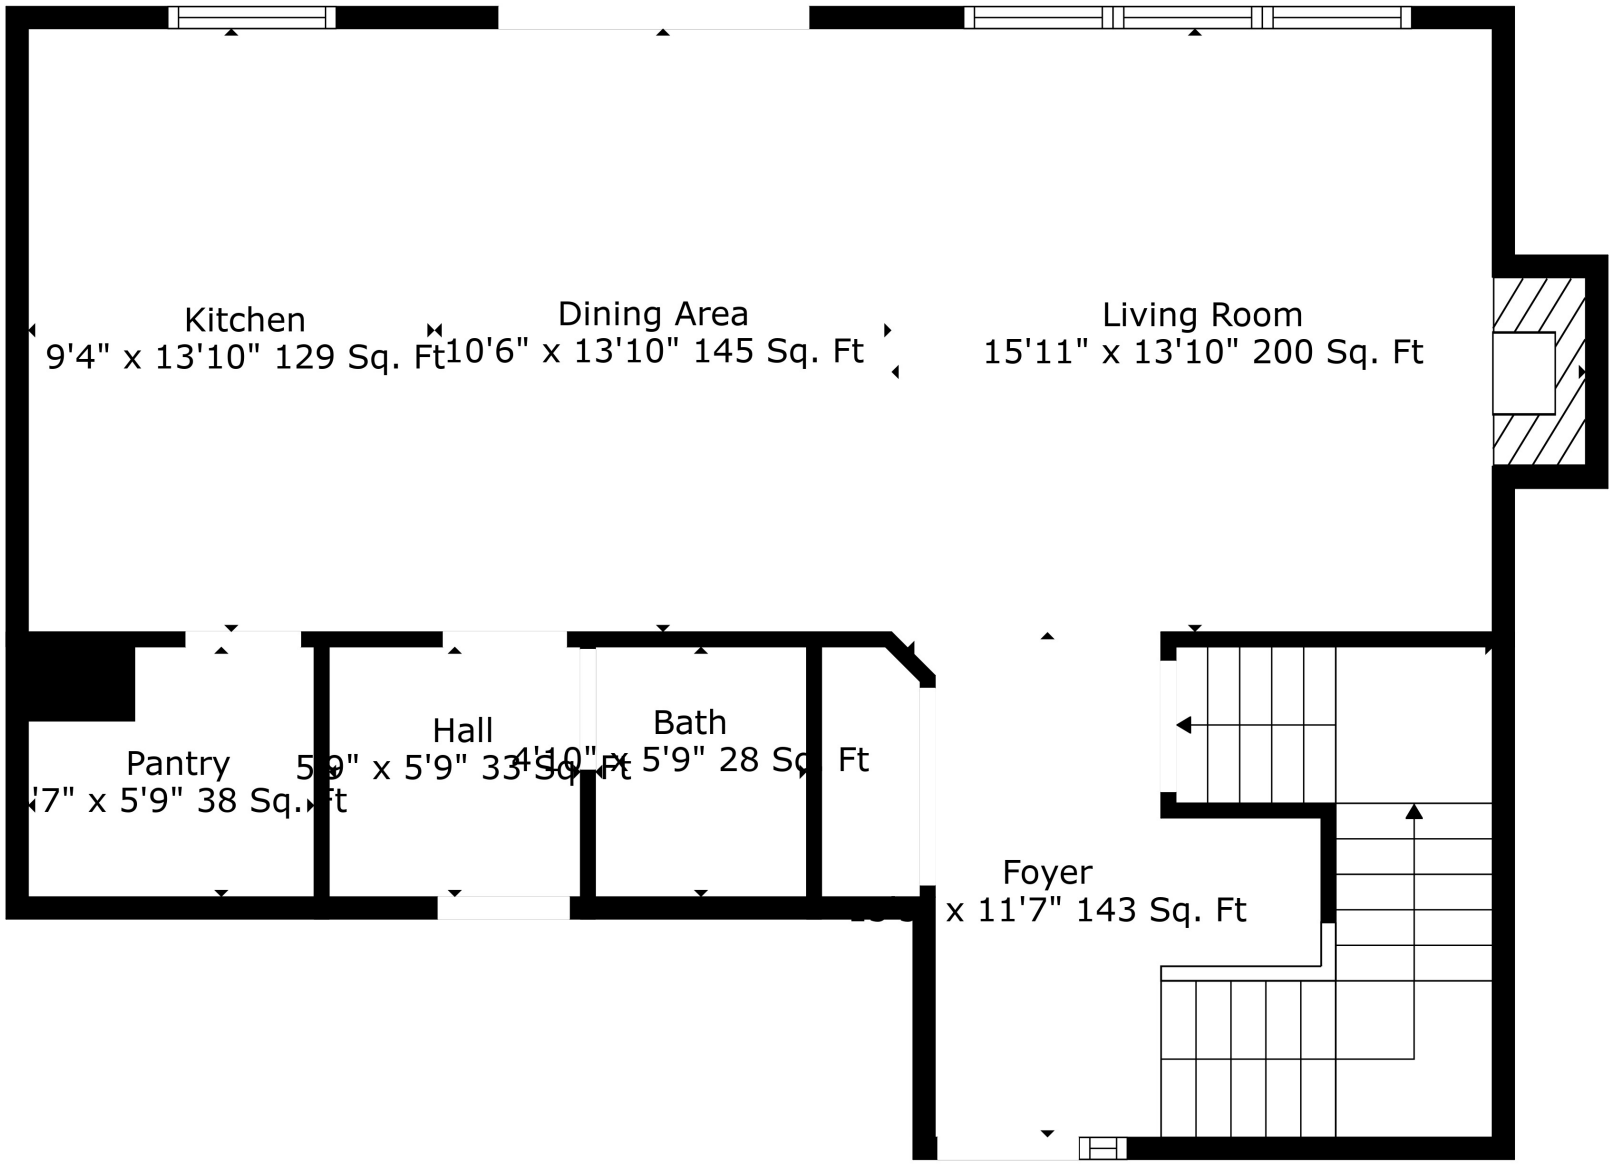

Total scanned area: 2838 sq. ft

Total scanned area: 2838 sq. ft

Measurements Are Calculated By Cubicasa Technology. Deemed Highly Reliable But Not Guaranteed.

Total scanned area: 2838 sq. ft

Measurements Are Calculated By Cubicasa Technology. Deemed Highly Reliable But Not Guaranteed.

Basement
33'7" x 25'5" 732 Sq. Ft

Total scanned area: 2838 sq. ft

Measurements Are Calculated By Cubicasa Technology. Deemed Highly Reliable But Not Guaranteed.