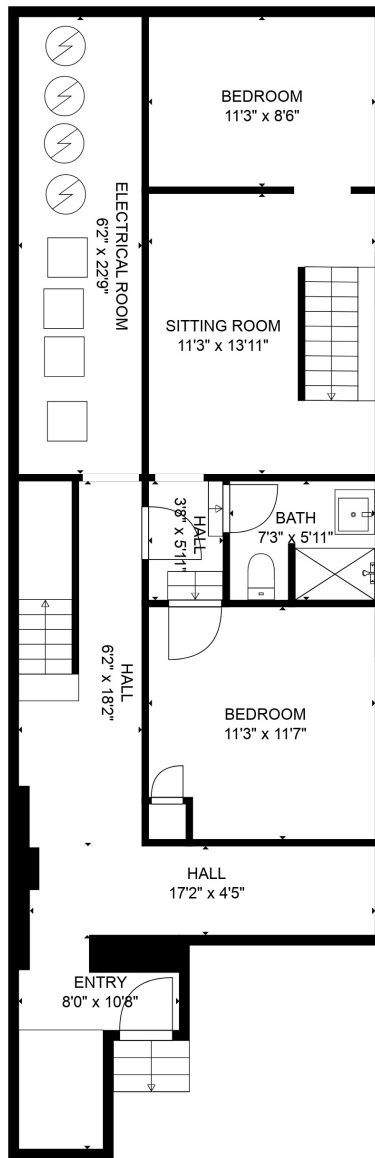

FLOOR 1

FLOOR 2

FLOOR 3

Total scanned area: 3617 sq. ft

MEASUREMENTS ARE CALCULATED BY CUBICASA TECHNOLOGY. DEEMED HIGHLY RELIABLE BUT NOT GUARANTEED.

Total scanned area: 3617 sq. ft

MEASUREMENTS ARE CALCULATED BY CUBICASA TECHNOLOGY. DEEMED HIGHLY RELIABLE BUT NOT GUARANTEED.

Total scanned area: 3617 sq. ft

MEASUREMENTS ARE CALCULATED BY CUBICASA TECHNOLOGY. DEEMED HIGHLY RELIABLE BUT NOT GUARANTEED.

Total scanned area: 3617 sq. ft

MEASUREMENTS ARE CALCULATED BY CUBICASA TECHNOLOGY. DEEMED HIGHLY RELIABLE BUT NOT GUARANTEED.