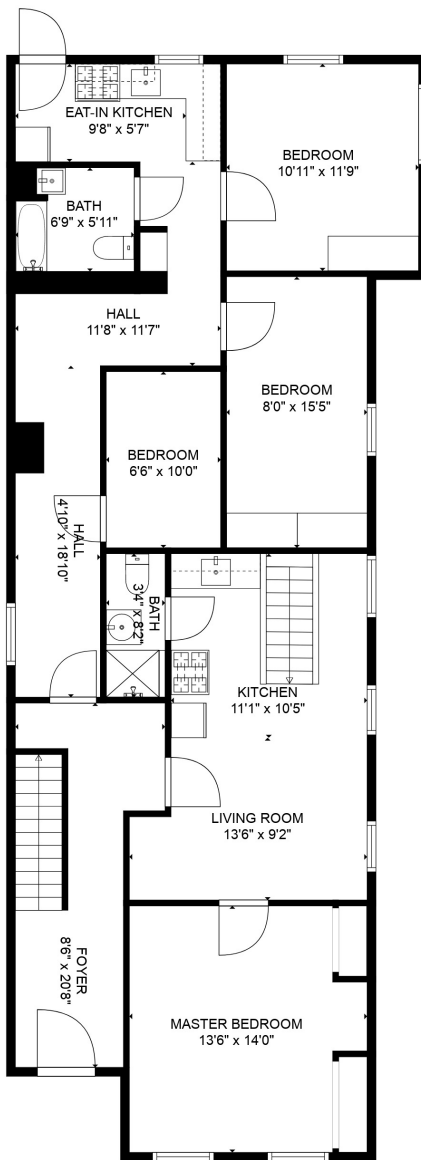

FLOOR 1

FLOOR 2

FLOOR 3

Total scanned area: 3617 sq. ft

MEASUREMENTS ARE CALCULATED BY CUBICASA TECHNOLOGY. DEEMED HIGHLY RELIABLE BUT NOT GUARANTEED.

Total scanned area: 3617 sq. ft

MEASUREMENTS ARE CALCULATED BY CUBICASA TECHNOLOGY. DEEMED HIGHLY RELIABLE BUT NOT GUARANTEED.

Total scanned area: 3617 sq. ft

MEASUREMENTS ARE CALCULATED BY CUBICASA TECHNOLOGY. DEEMED HIGHLY RELIABLE BUT NOT GUARANTEED.

Total scanned area: 3617 sq. ft

MEASUREMENTS ARE CALCULATED BY CUBICASA TECHNOLOGY. DEEMED HIGHLY RELIABLE BUT NOT GUARANTEED.