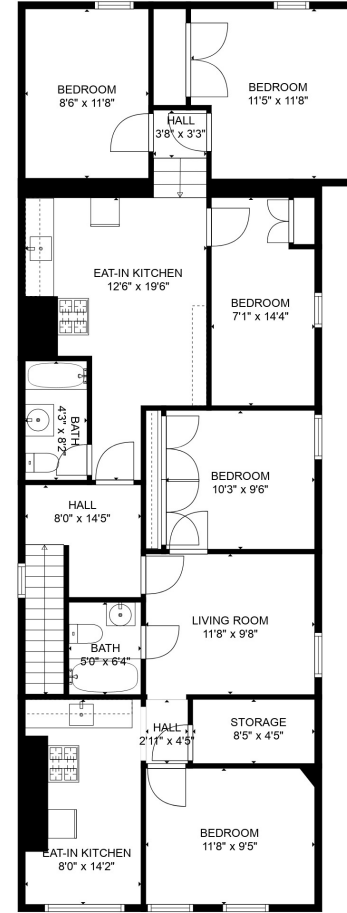

FLOOR 1

FLOOR 2

FLOOR 3

Total scanned area: 3617 sq. ft

MEASUREMENTS ARE CALCULATED BY CUBICASA TECHNOLOGY. DEEMED HIGHLY RELIABLE BUT NOT GUARANTEED.

Total scanned area: 3617 sq. ft

MEASUREMENTS ARE CALCULATED BY CUBICASA TECHNOLOGY. DEEMED HIGHLY RELIABLE BUT NOT GUARANTEED.

Total scanned area: 3617 sq. ft

MEASUREMENTS ARE CALCULATED BY CUBICASA TECHNOLOGY. DEEMED HIGHLY RELIABLE BUT NOT GUARANTEED.

Total scanned area: 3617 sq. ft

MEASUREMENTS ARE CALCULATED BY CUBICASA TECHNOLOGY. DEEMED HIGHLY RELIABLE BUT NOT GUARANTEED.