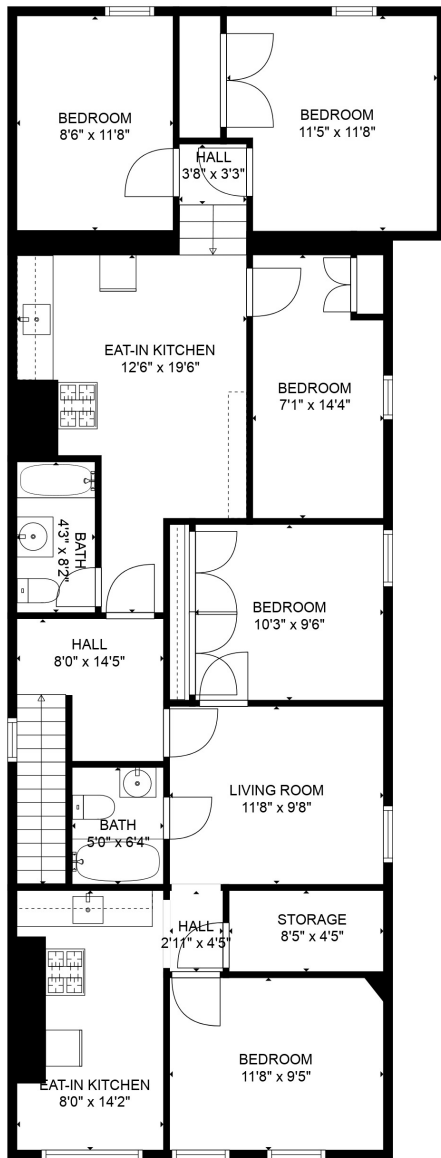

FLOOR 1

FLOOR 2

FLOOR 3

Total scanned area: 3617 sq. ft

MEASUREMENTS ARE CALCULATED BY CUBICASA TECHNOLOGY. DEEMED HIGHLY RELIABLE BUT NOT GUARANTEED.

Total scanned area: 3617 sq. ft

MEASUREMENTS ARE CALCULATED BY CUBICASA TECHNOLOGY. DEEMED HIGHLY RELIABLE BUT NOT GUARANTEED.

Total scanned area: 3617 sq. ft

MEASUREMENTS ARE CALCULATED BY CUBICASA TECHNOLOGY. DEEMED HIGHLY RELIABLE BUT NOT GUARANTEED.

Total scanned area: 3617 sq. ft

MEASUREMENTS ARE CALCULATED BY CUBICASA TECHNOLOGY. DEEMED HIGHLY RELIABLE BUT NOT GUARANTEED.