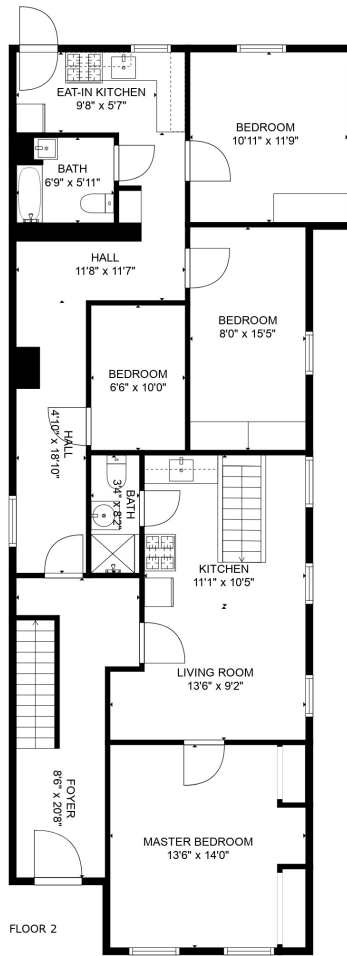

FLOOR 1

FLOOR 2

FLOOR 3

Total scanned area: 3617 sq. ft

MEASUREMENTS ARE CALCULATED BY CUBICASA TECHNOLOGY. DEEMED HIGHLY RELIABLE BUT NOT GUARANTEED.

Total scanned area: 3617 sq. ft

MEASUREMENTS ARE CALCULATED BY CUBICASA TECHNOLOGY. DEEMED HIGHLY RELIABLE BUT NOT GUARANTEED.

Total scanned area: 3617 sq. ft

MEASUREMENTS ARE CALCULATED BY CUBICASA TECHNOLOGY. DEEMED HIGHLY RELIABLE BUT NOT GUARANTEED.

Total scanned area: 3617 sq. ft

MEASUREMENTS ARE CALCULATED BY CUBICASA TECHNOLOGY. DEEMED HIGHLY RELIABLE BUT NOT GUARANTEED.