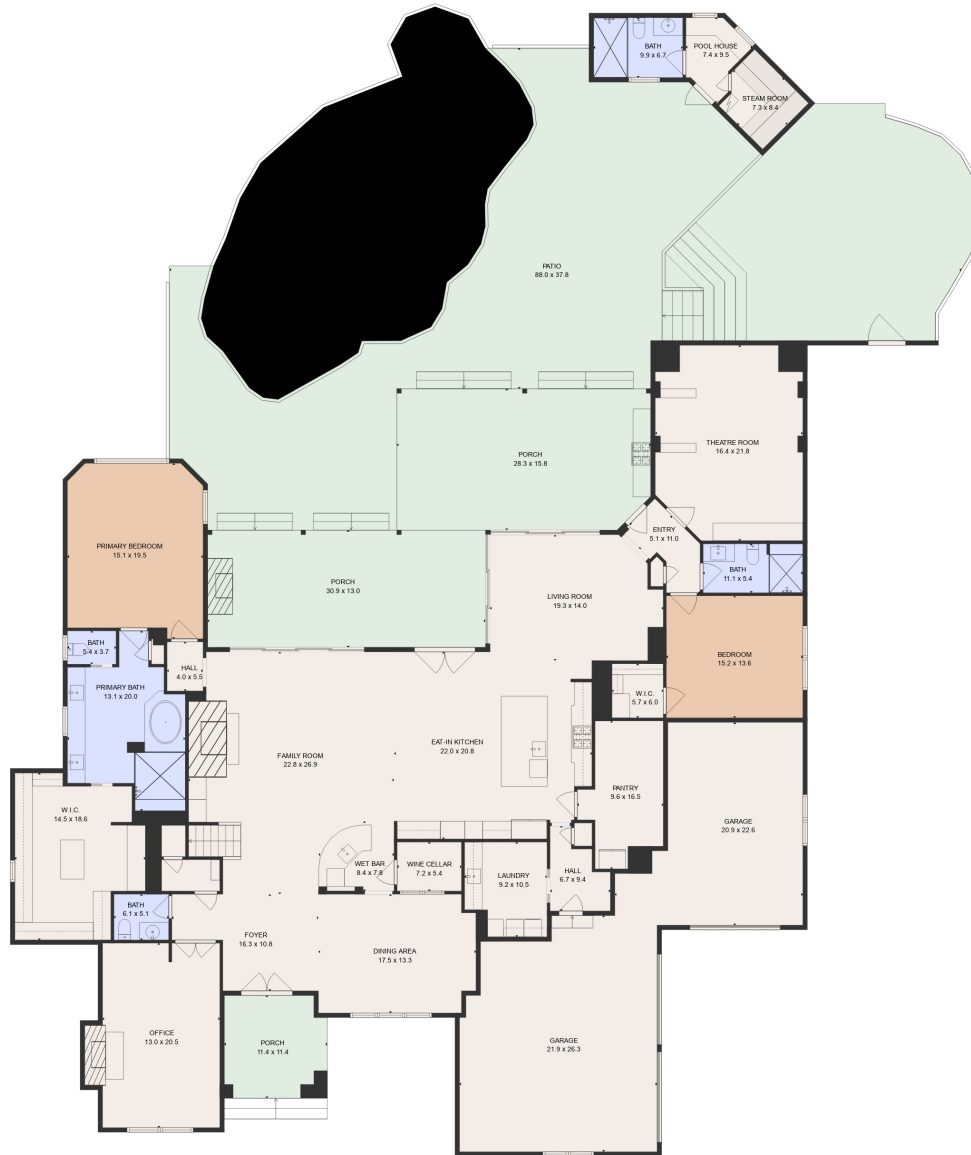

**Estimated areas**

GLA FLOOR 1: 4048 sq. ft, excluded 4201 sq. ft  
 GLA FLOOR 2: 1901 sq. ft, excluded 883 sq. ft  
 Total GLA 5949 sq. ft, total scanned area 10476 sq. ft

Complies with ANSI Standards. Sizes and dimensions are approximate, actual may vary.

### Estimated areas

GLA FLOOR 1: 4048 sq. ft, excluded 4201 sq. ft  
 GLA FLOOR 2: 1901 sq. ft, excluded 883 sq. ft  
 Total GLA 5949 sq. ft, total scanned area 10476 sq. ft

Complies with ANSI Standards. Sizes and dimensions are approximate, actual may vary.