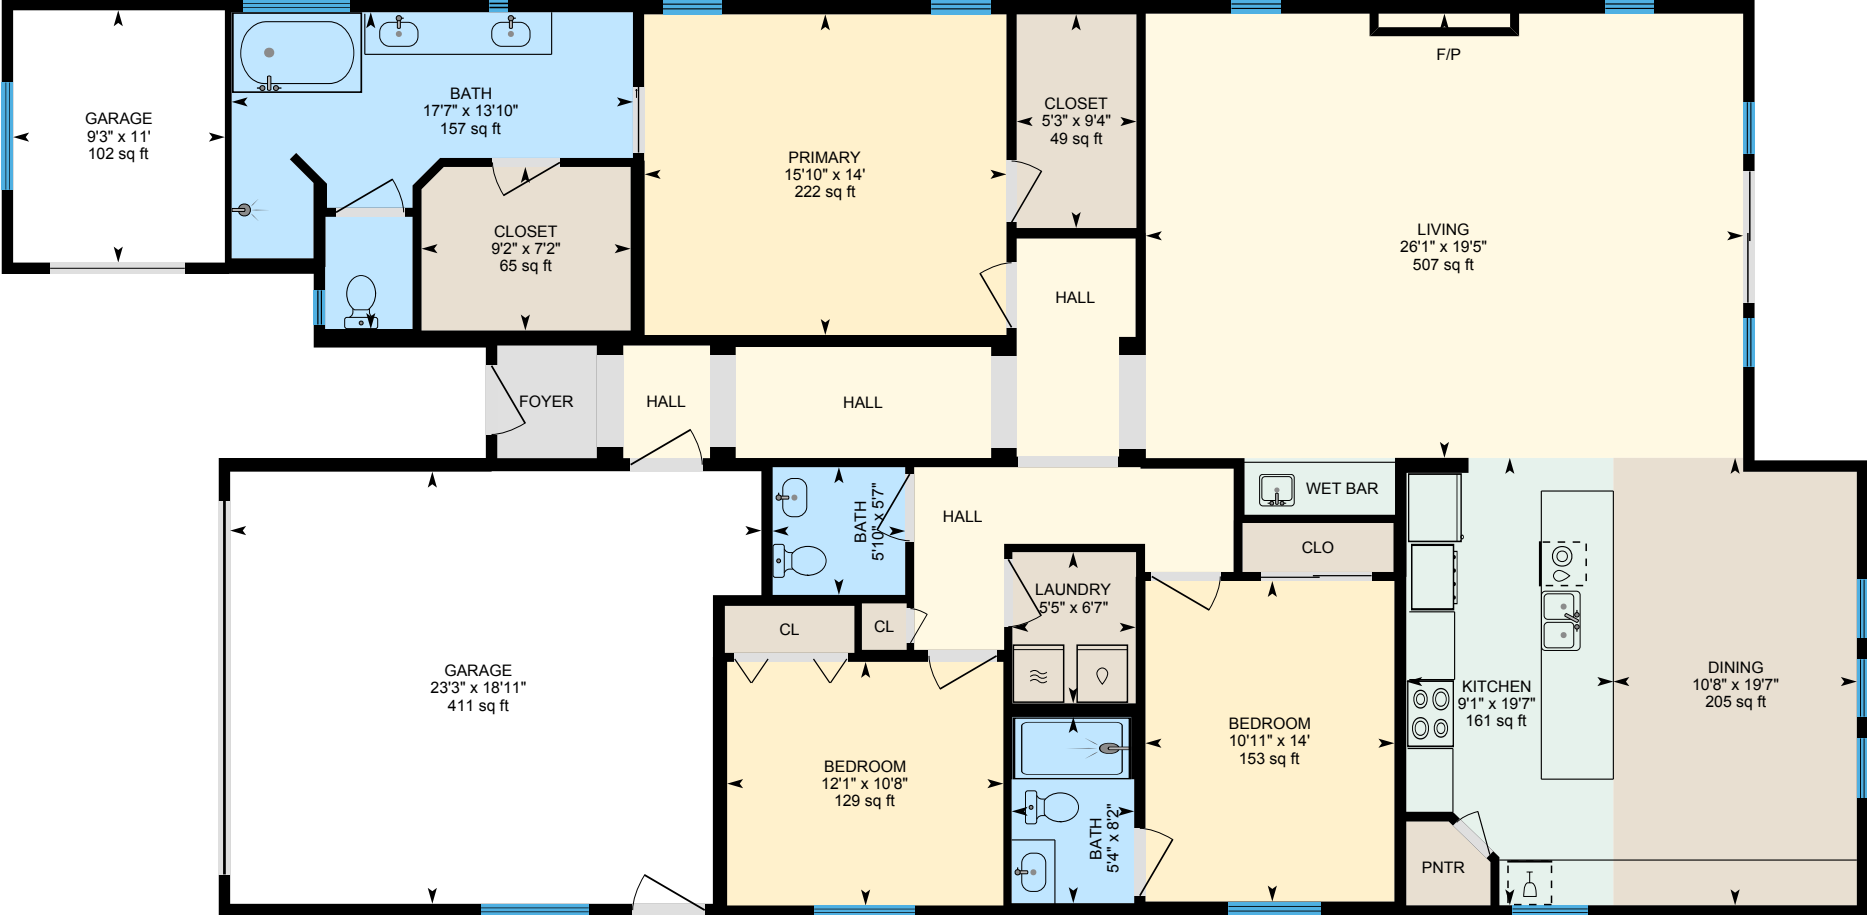

382 Via Zirolì, Oakdale, CA

Main Floor Finished Area 2267.40 sq ft
Unfinished Area 554.32 sq ft

PREPARED: 2023/06/20

White regions are excluded from total floor area in iGUIDE floor plans. All room dimensions and floor areas must be considered approximate and are subject to independent verification.