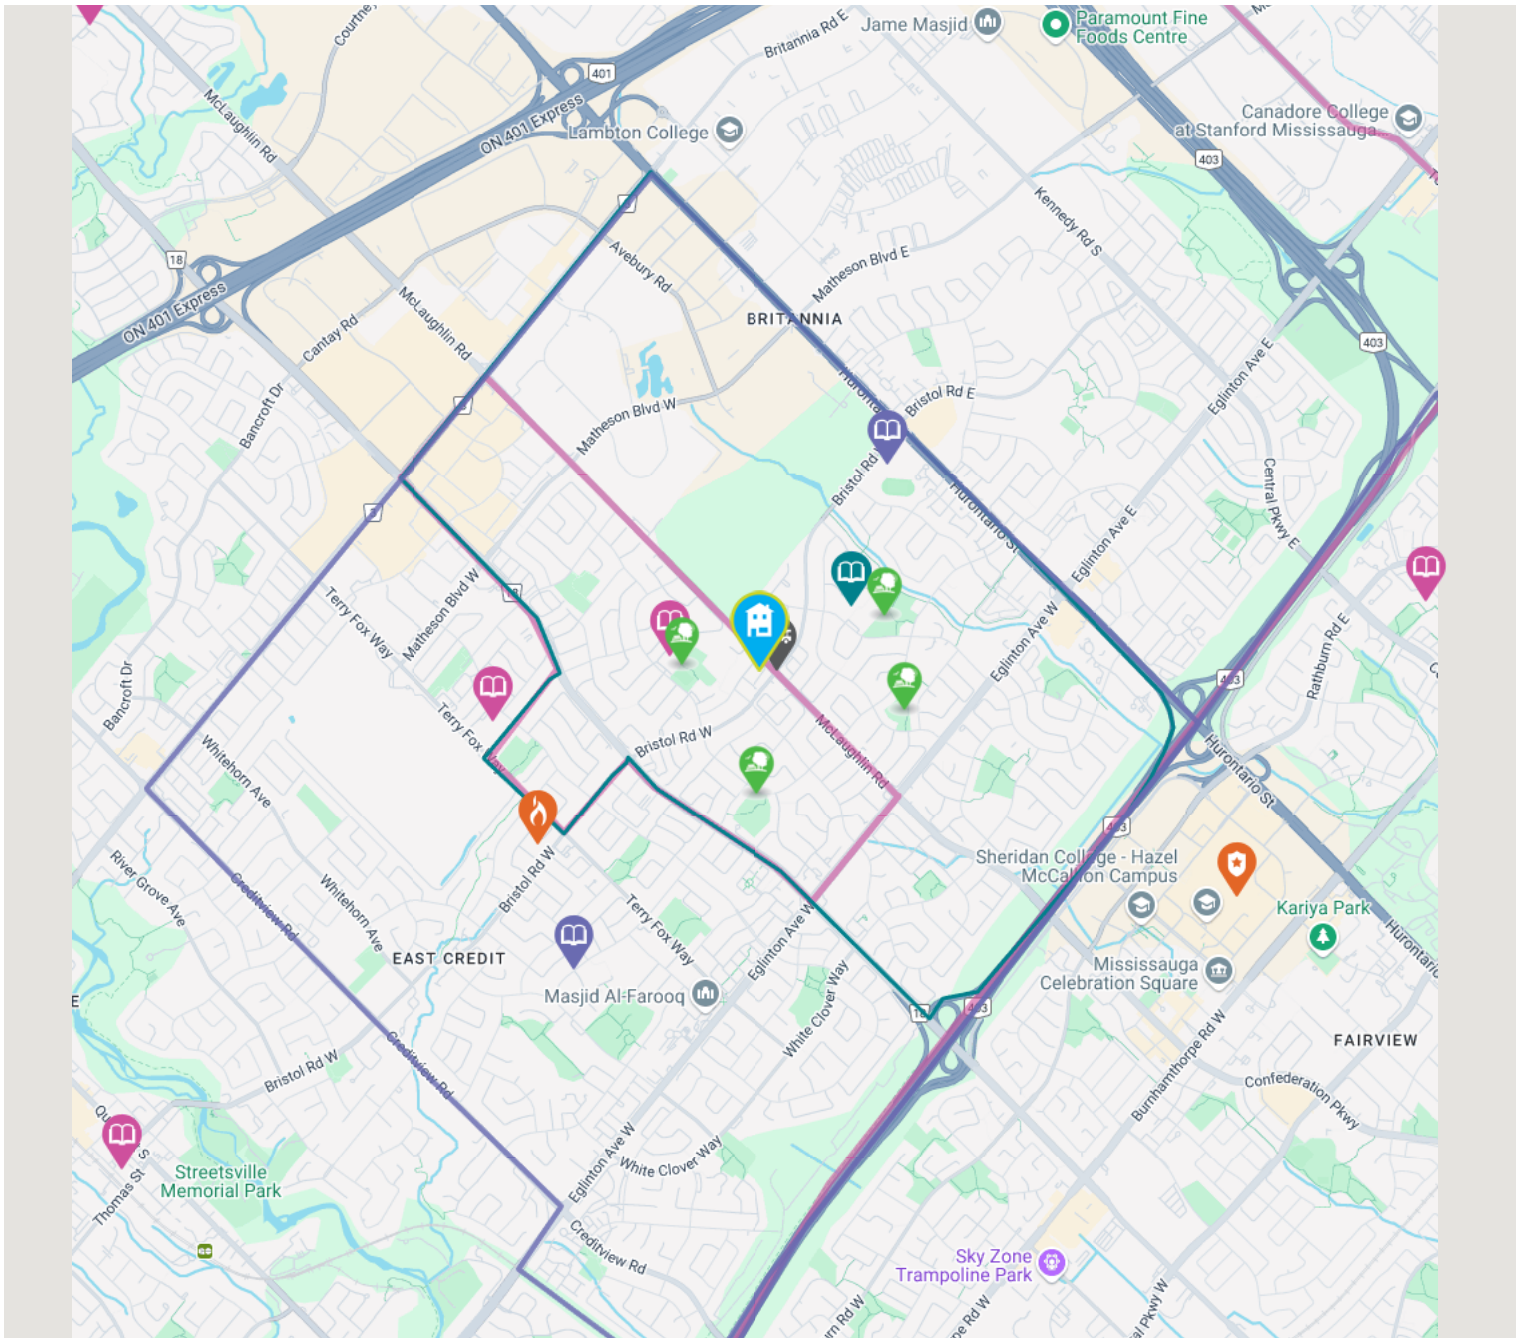

Elementary Schools

Middle Schools

High Schools

Transit

Safety

Elementary Attendance Zone

Middle Attendance Zone

High Attendance Zone

Parks

HoodQ