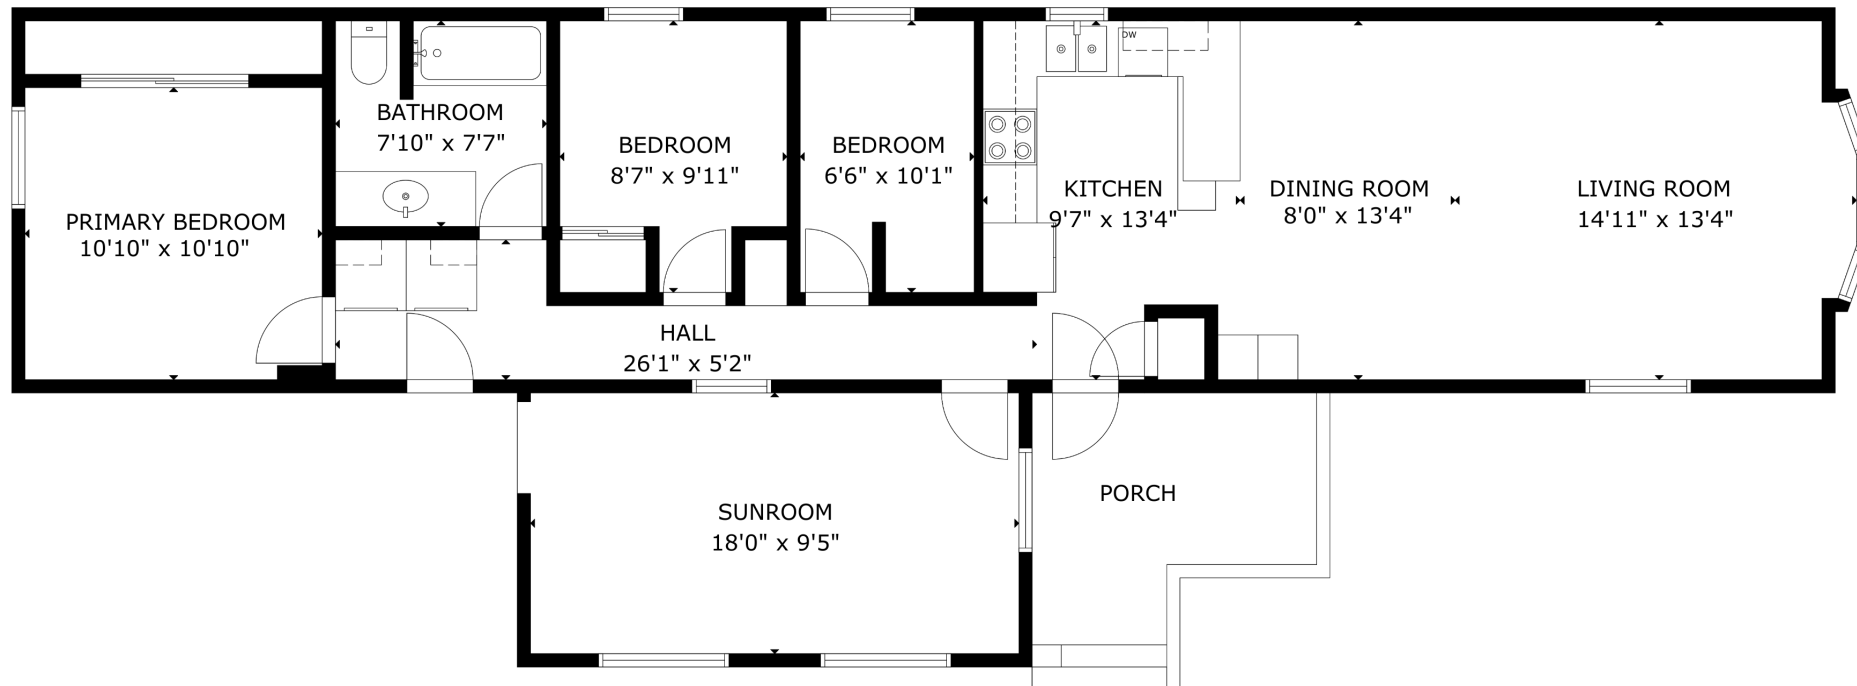

3300 Horn St

Joe Matheson PREC*

604-819-0316

joe@selectrealestate.ca

Estimated Areas:

Main Floor: 1151 sq. ft

Total: 1151 Sq. Ft