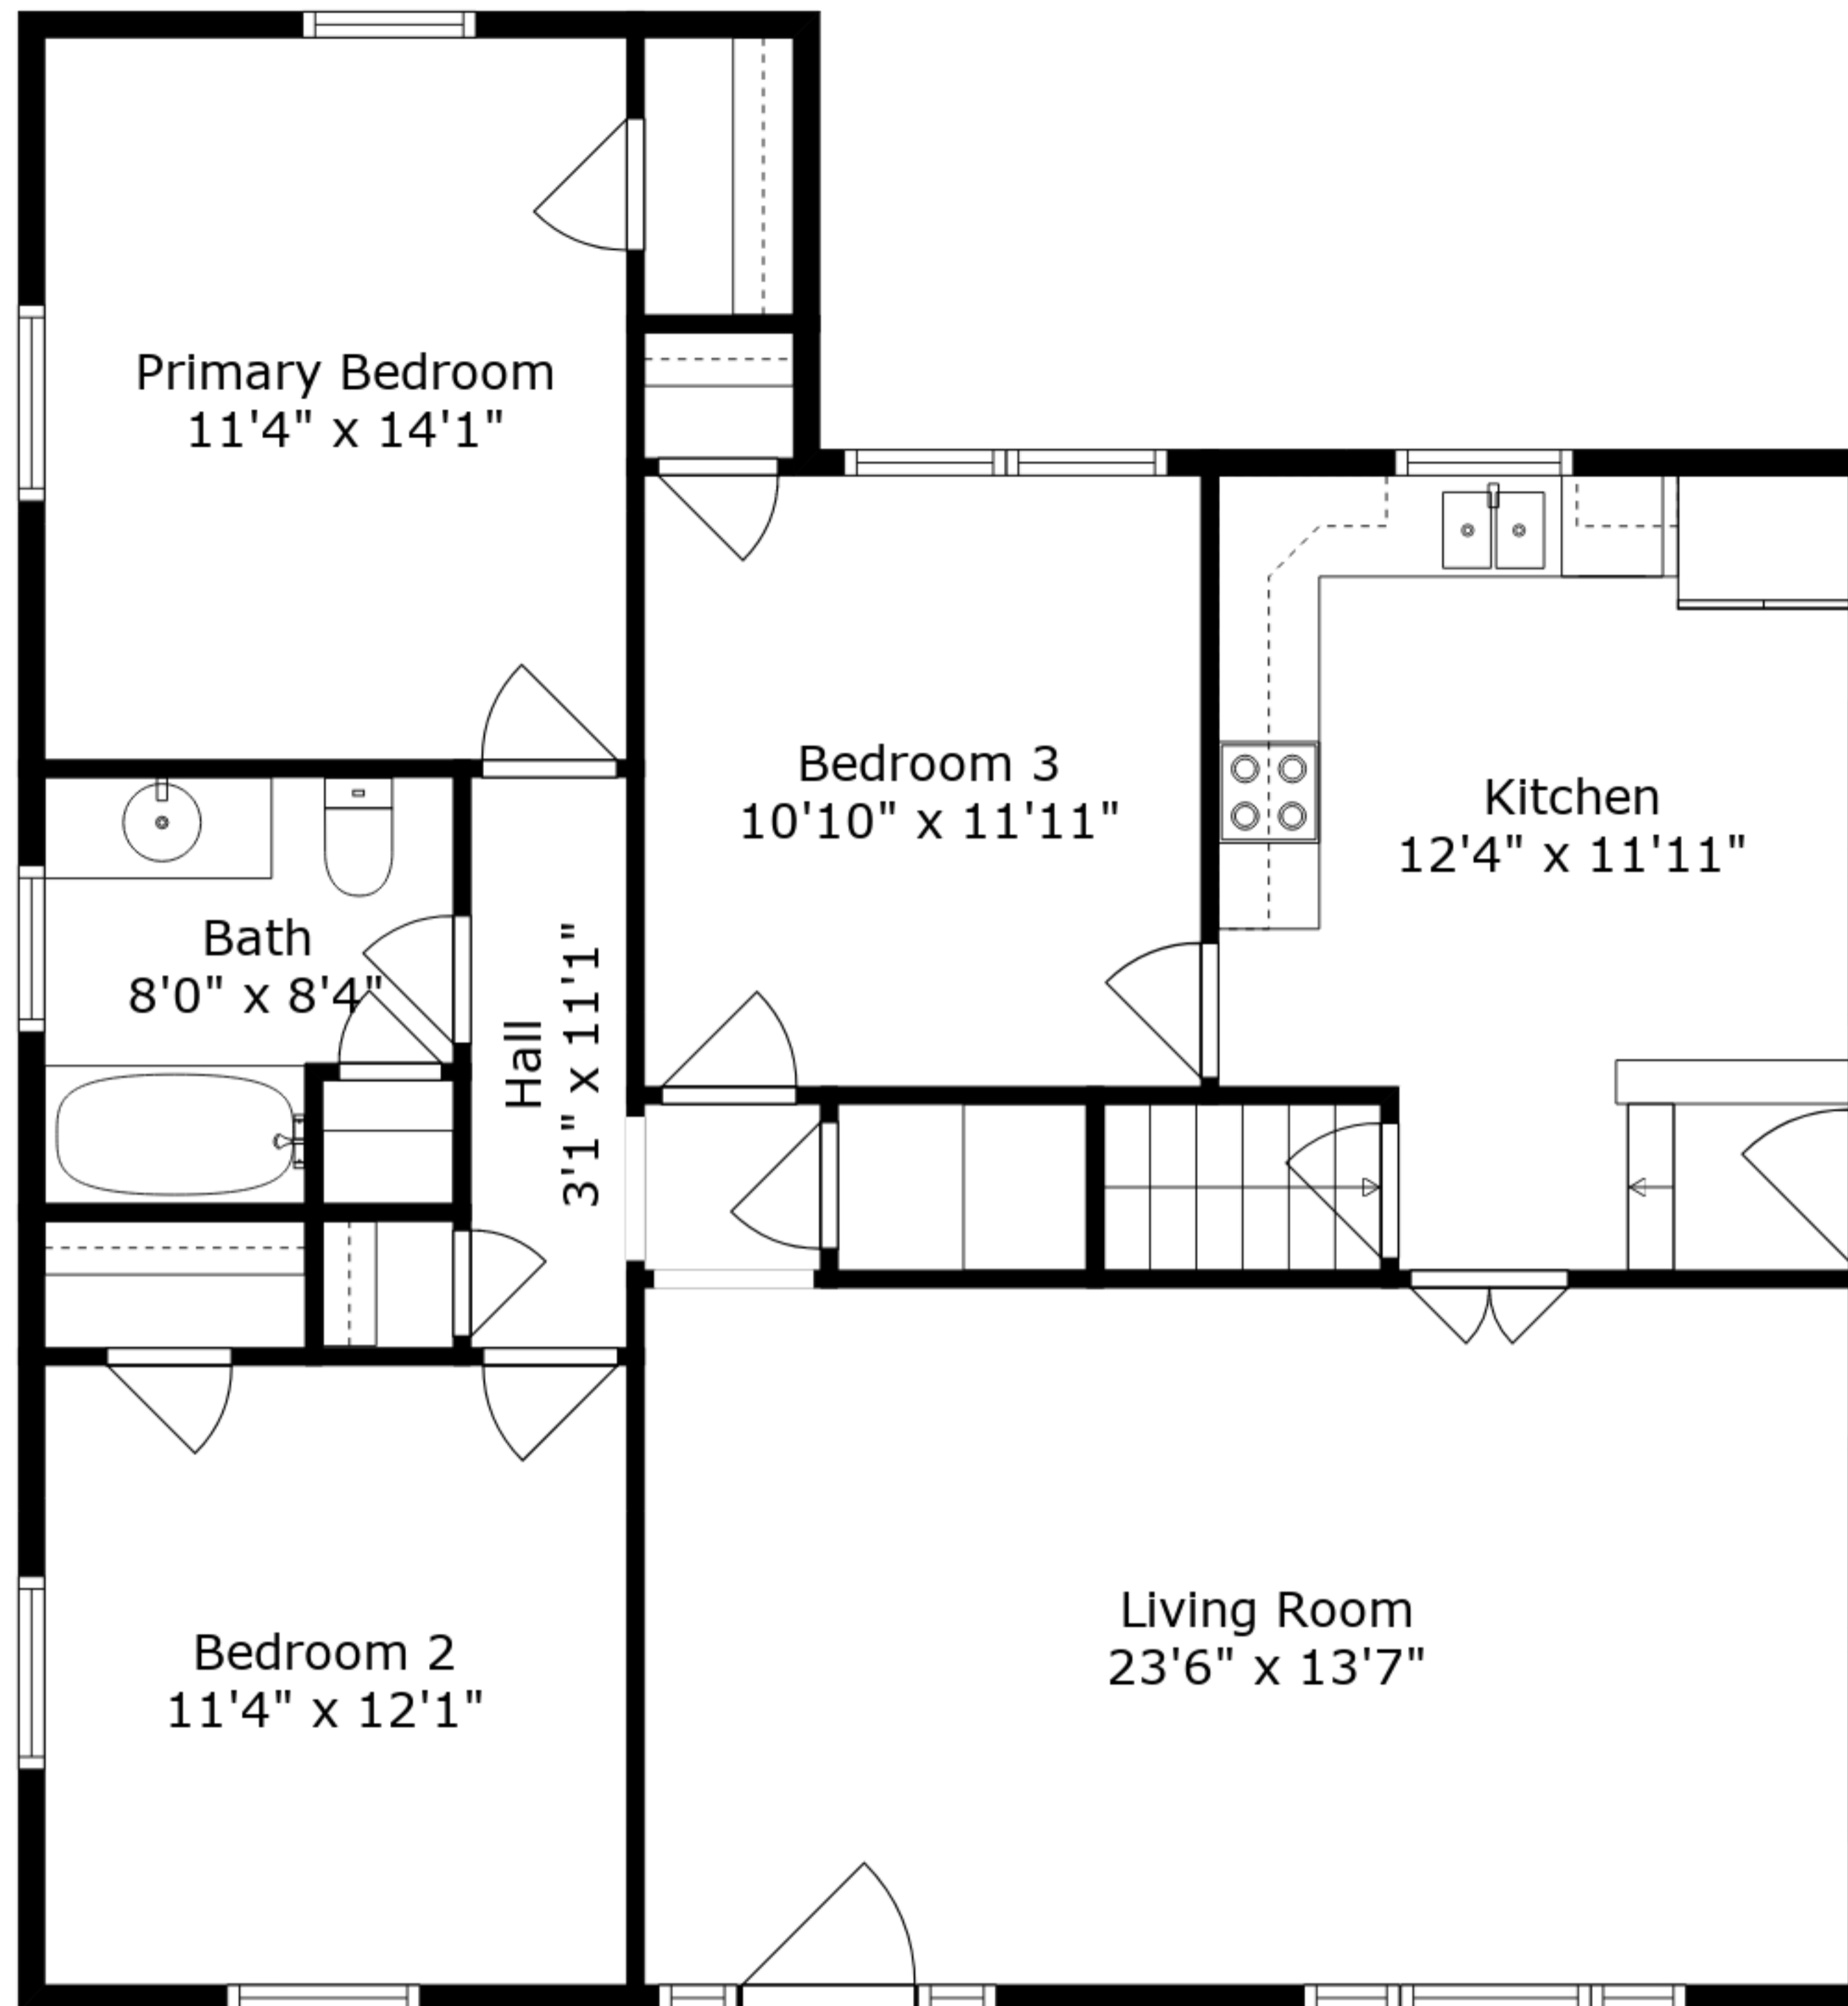

ESTIMATED AREAS

GLA LOWER FLOOR: 1023 sq. ft EXCLUDED AREAS 110 sq. ft
 GLA MAIN FLOOR: 1232 sq. ft EXCLUDED AREAS 0 sq. ft
 Total GLA 2255 sq. ft, total area 2365 sq. ft

Sizes And Dimensions Are Approximate. Actual May Vary.

Lower Floor

Main Floor