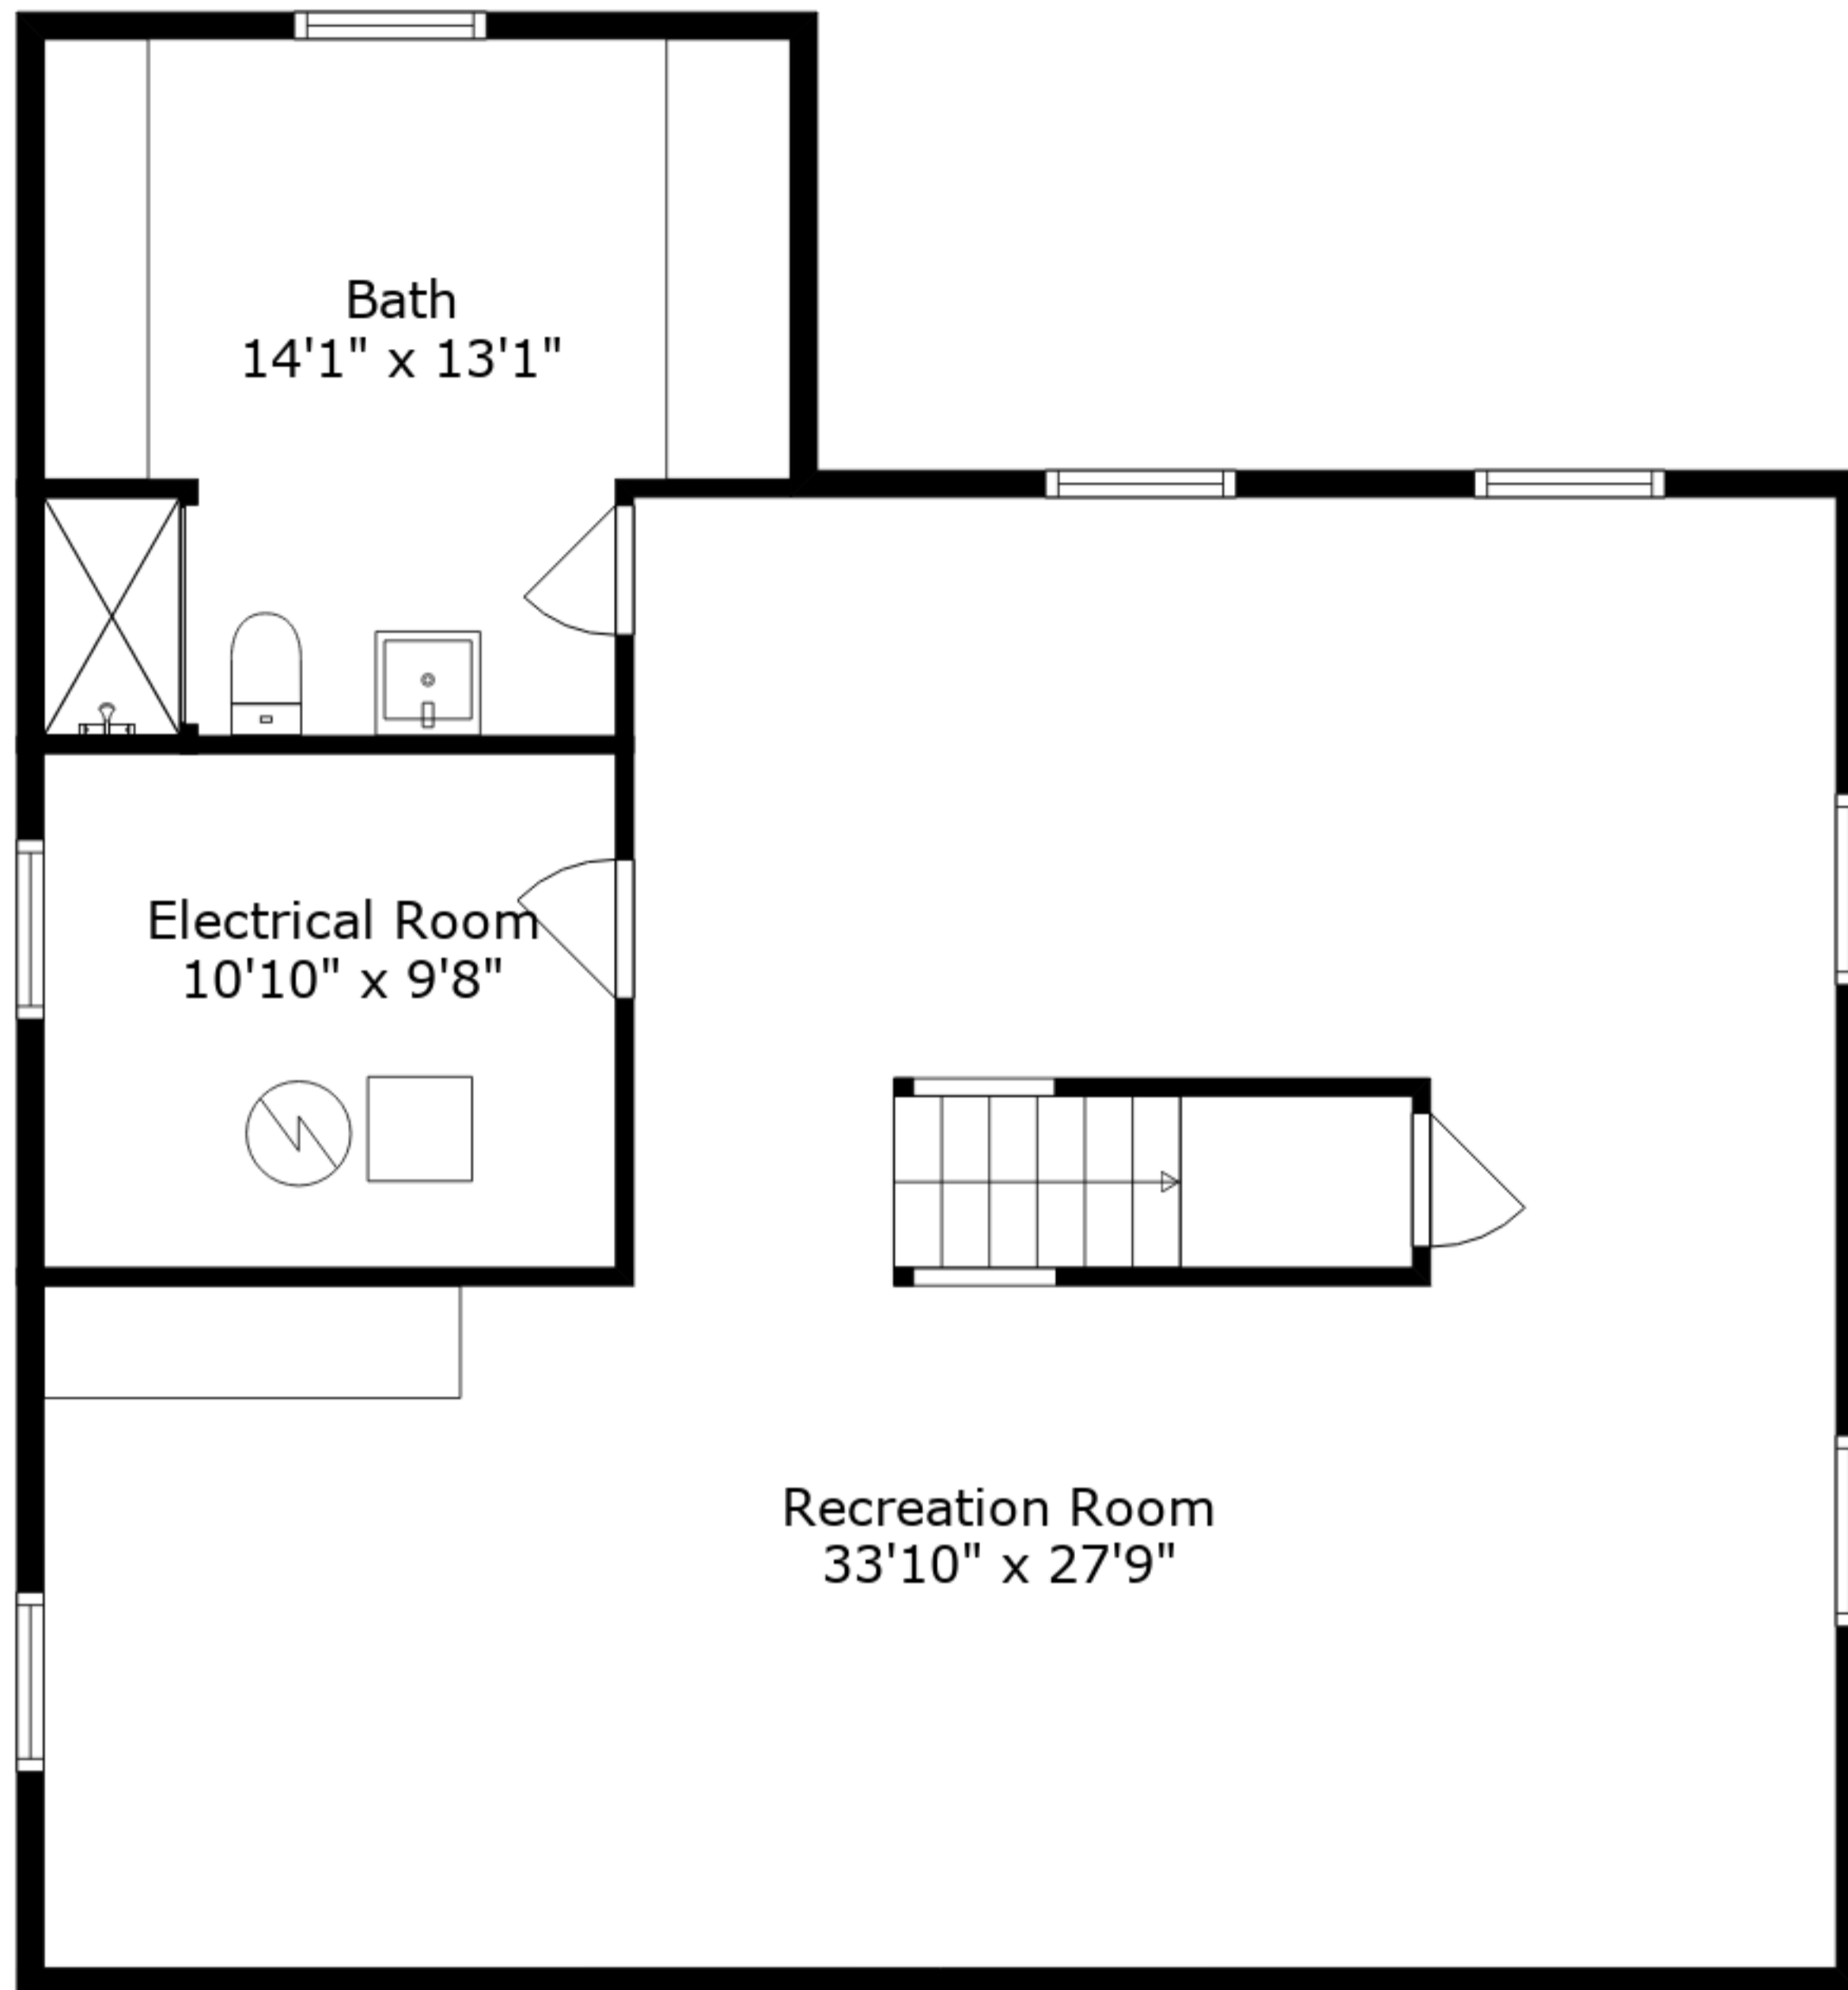

ESTIMATED AREAS

GLA LOWER FLOOR: 1023 sq. ft EXCLUDED AREAS 110 sq. ft
 GLA MAIN FLOOR: 1232 sq. ft EXCLUDED AREAS 0 sq. ft
 Total GLA 2255 sq. ft, total area 2365 sq. ft

Sizes And Dimensions Are Approximate. Actual May Vary.

Lower Floor

Main Floor