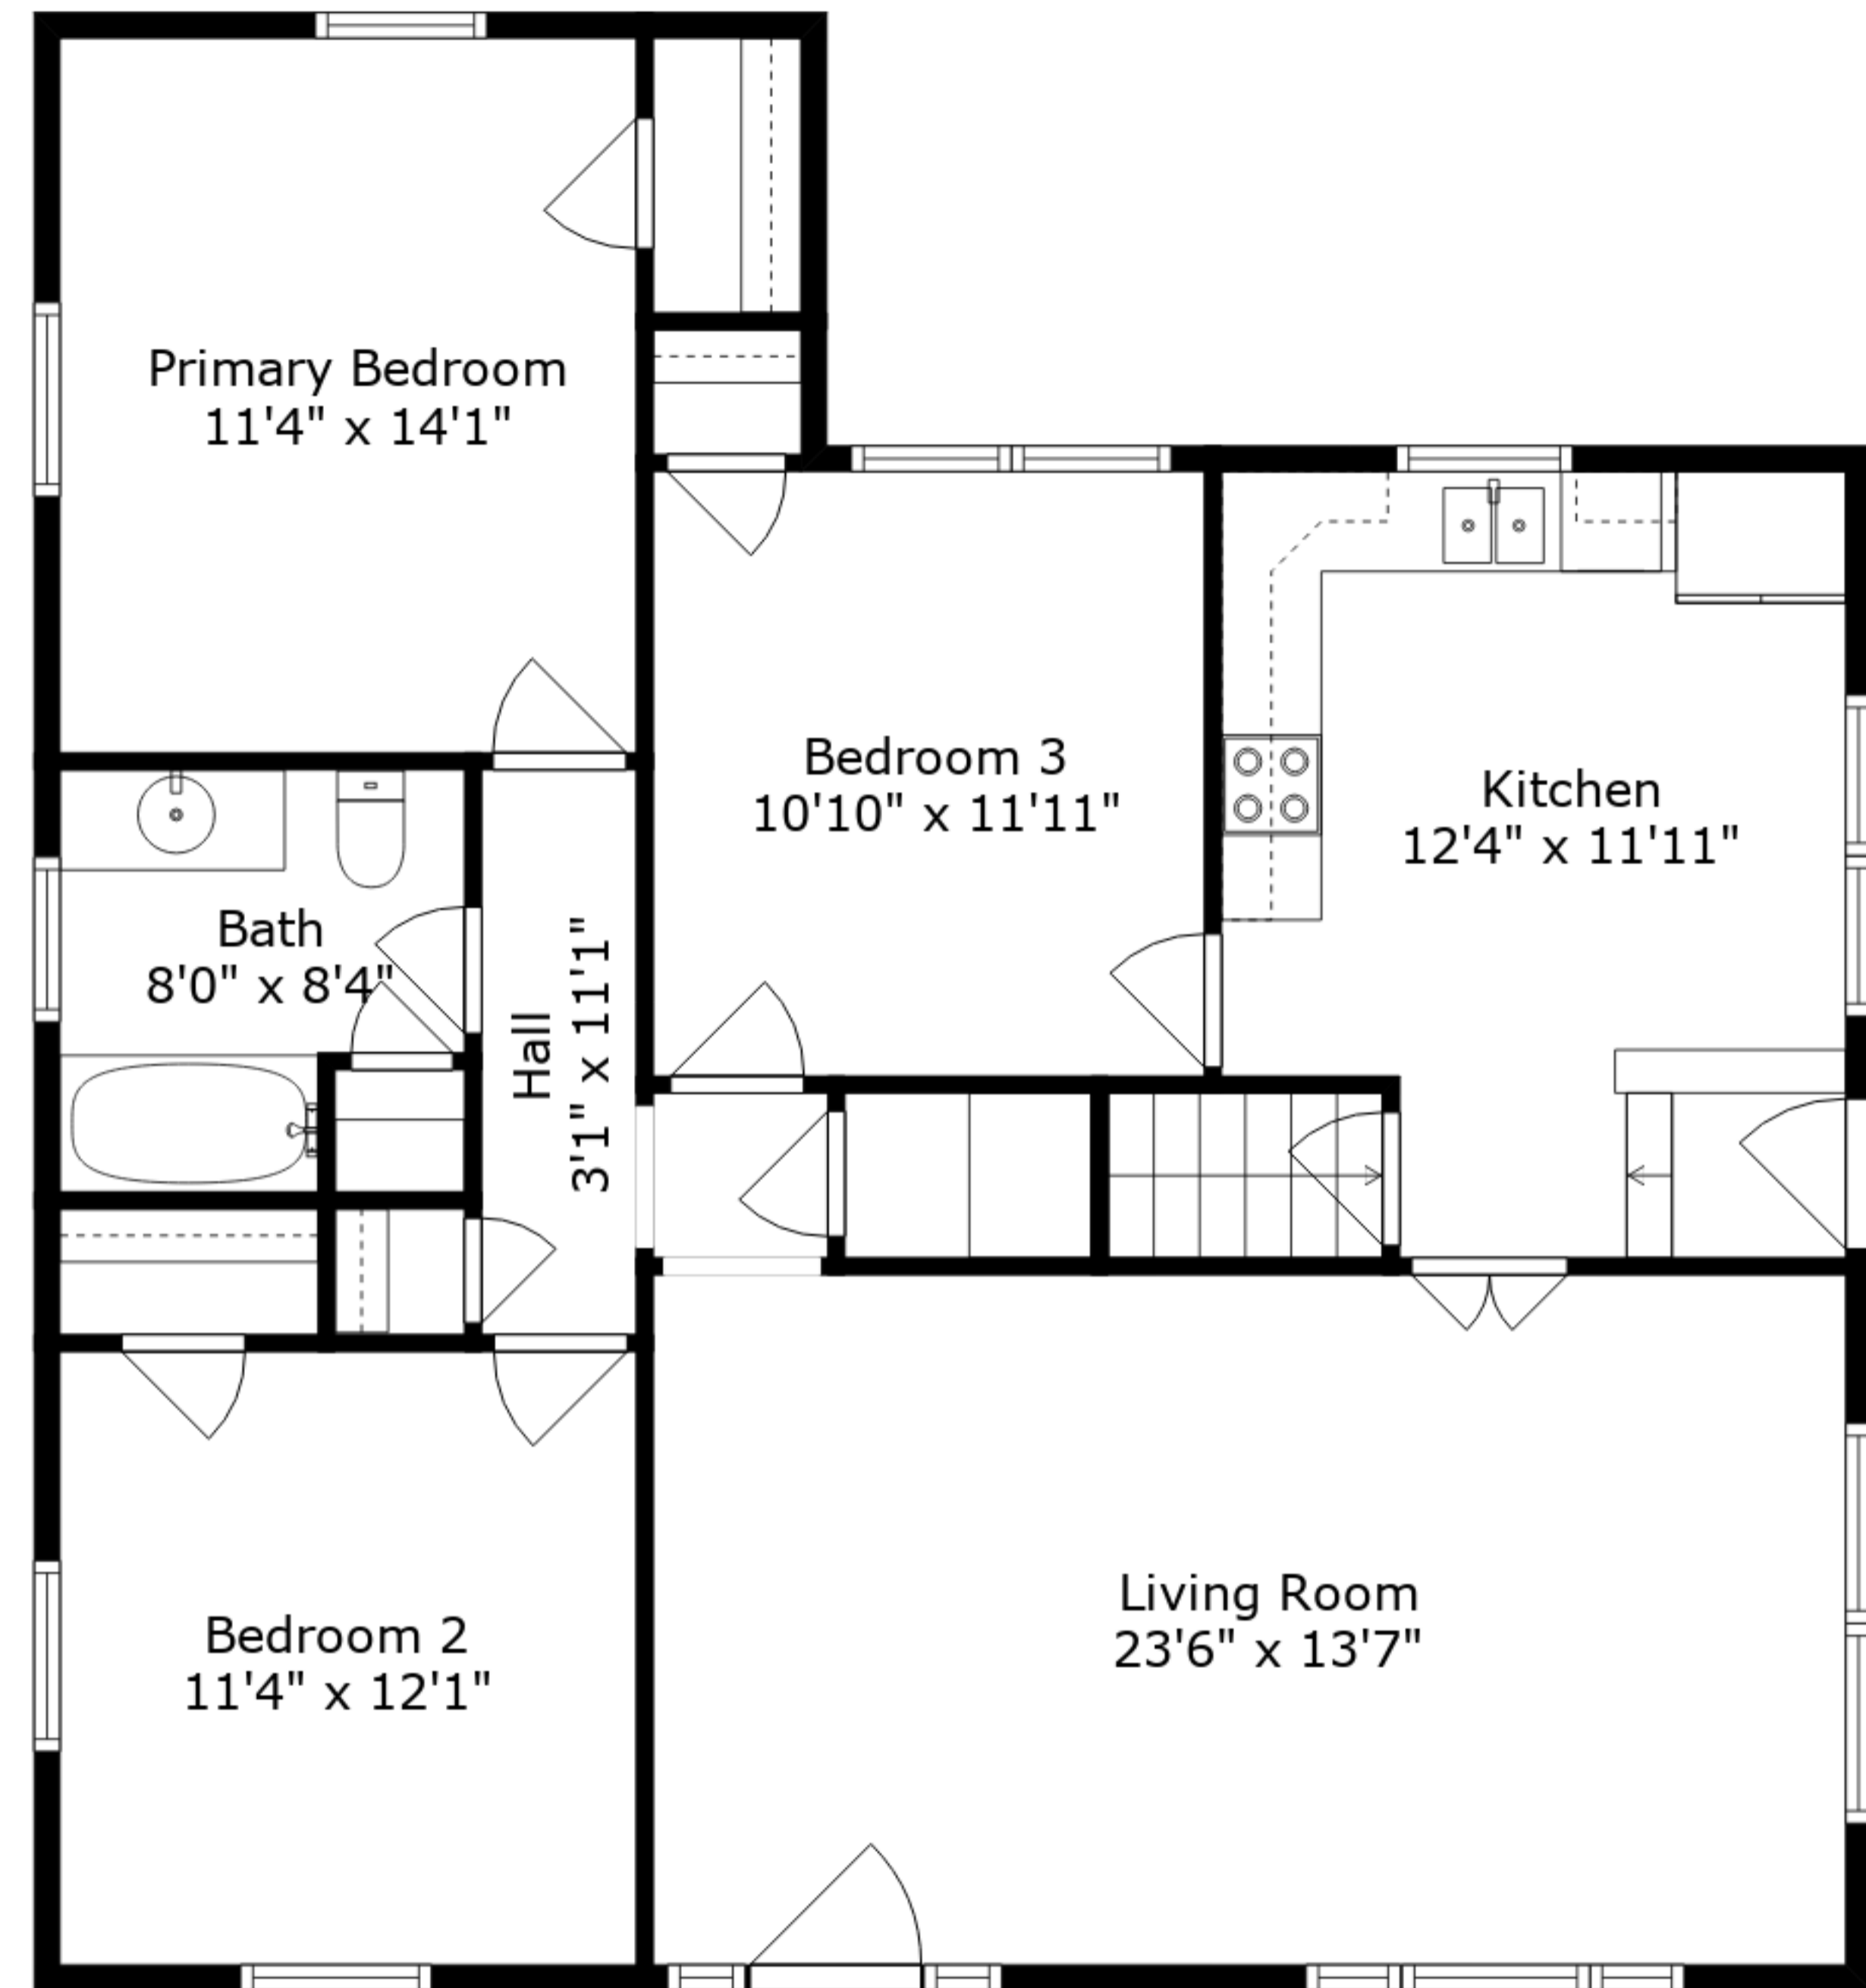

ESTIMATED AREAS

GLA LOWER FLOOR: 1023 sq. ft EXCLUDED AREAS 110 sq. ft
 GLA MAIN FLOOR: 1232 sq. ft EXCLUDED AREAS 0 sq. ft
 Total GLA 2255 sq. ft, total area 2365 sq. ft

Sizes And Dimensions Are Approximate. Actual May Vary.

Lower Floor

Main Floor