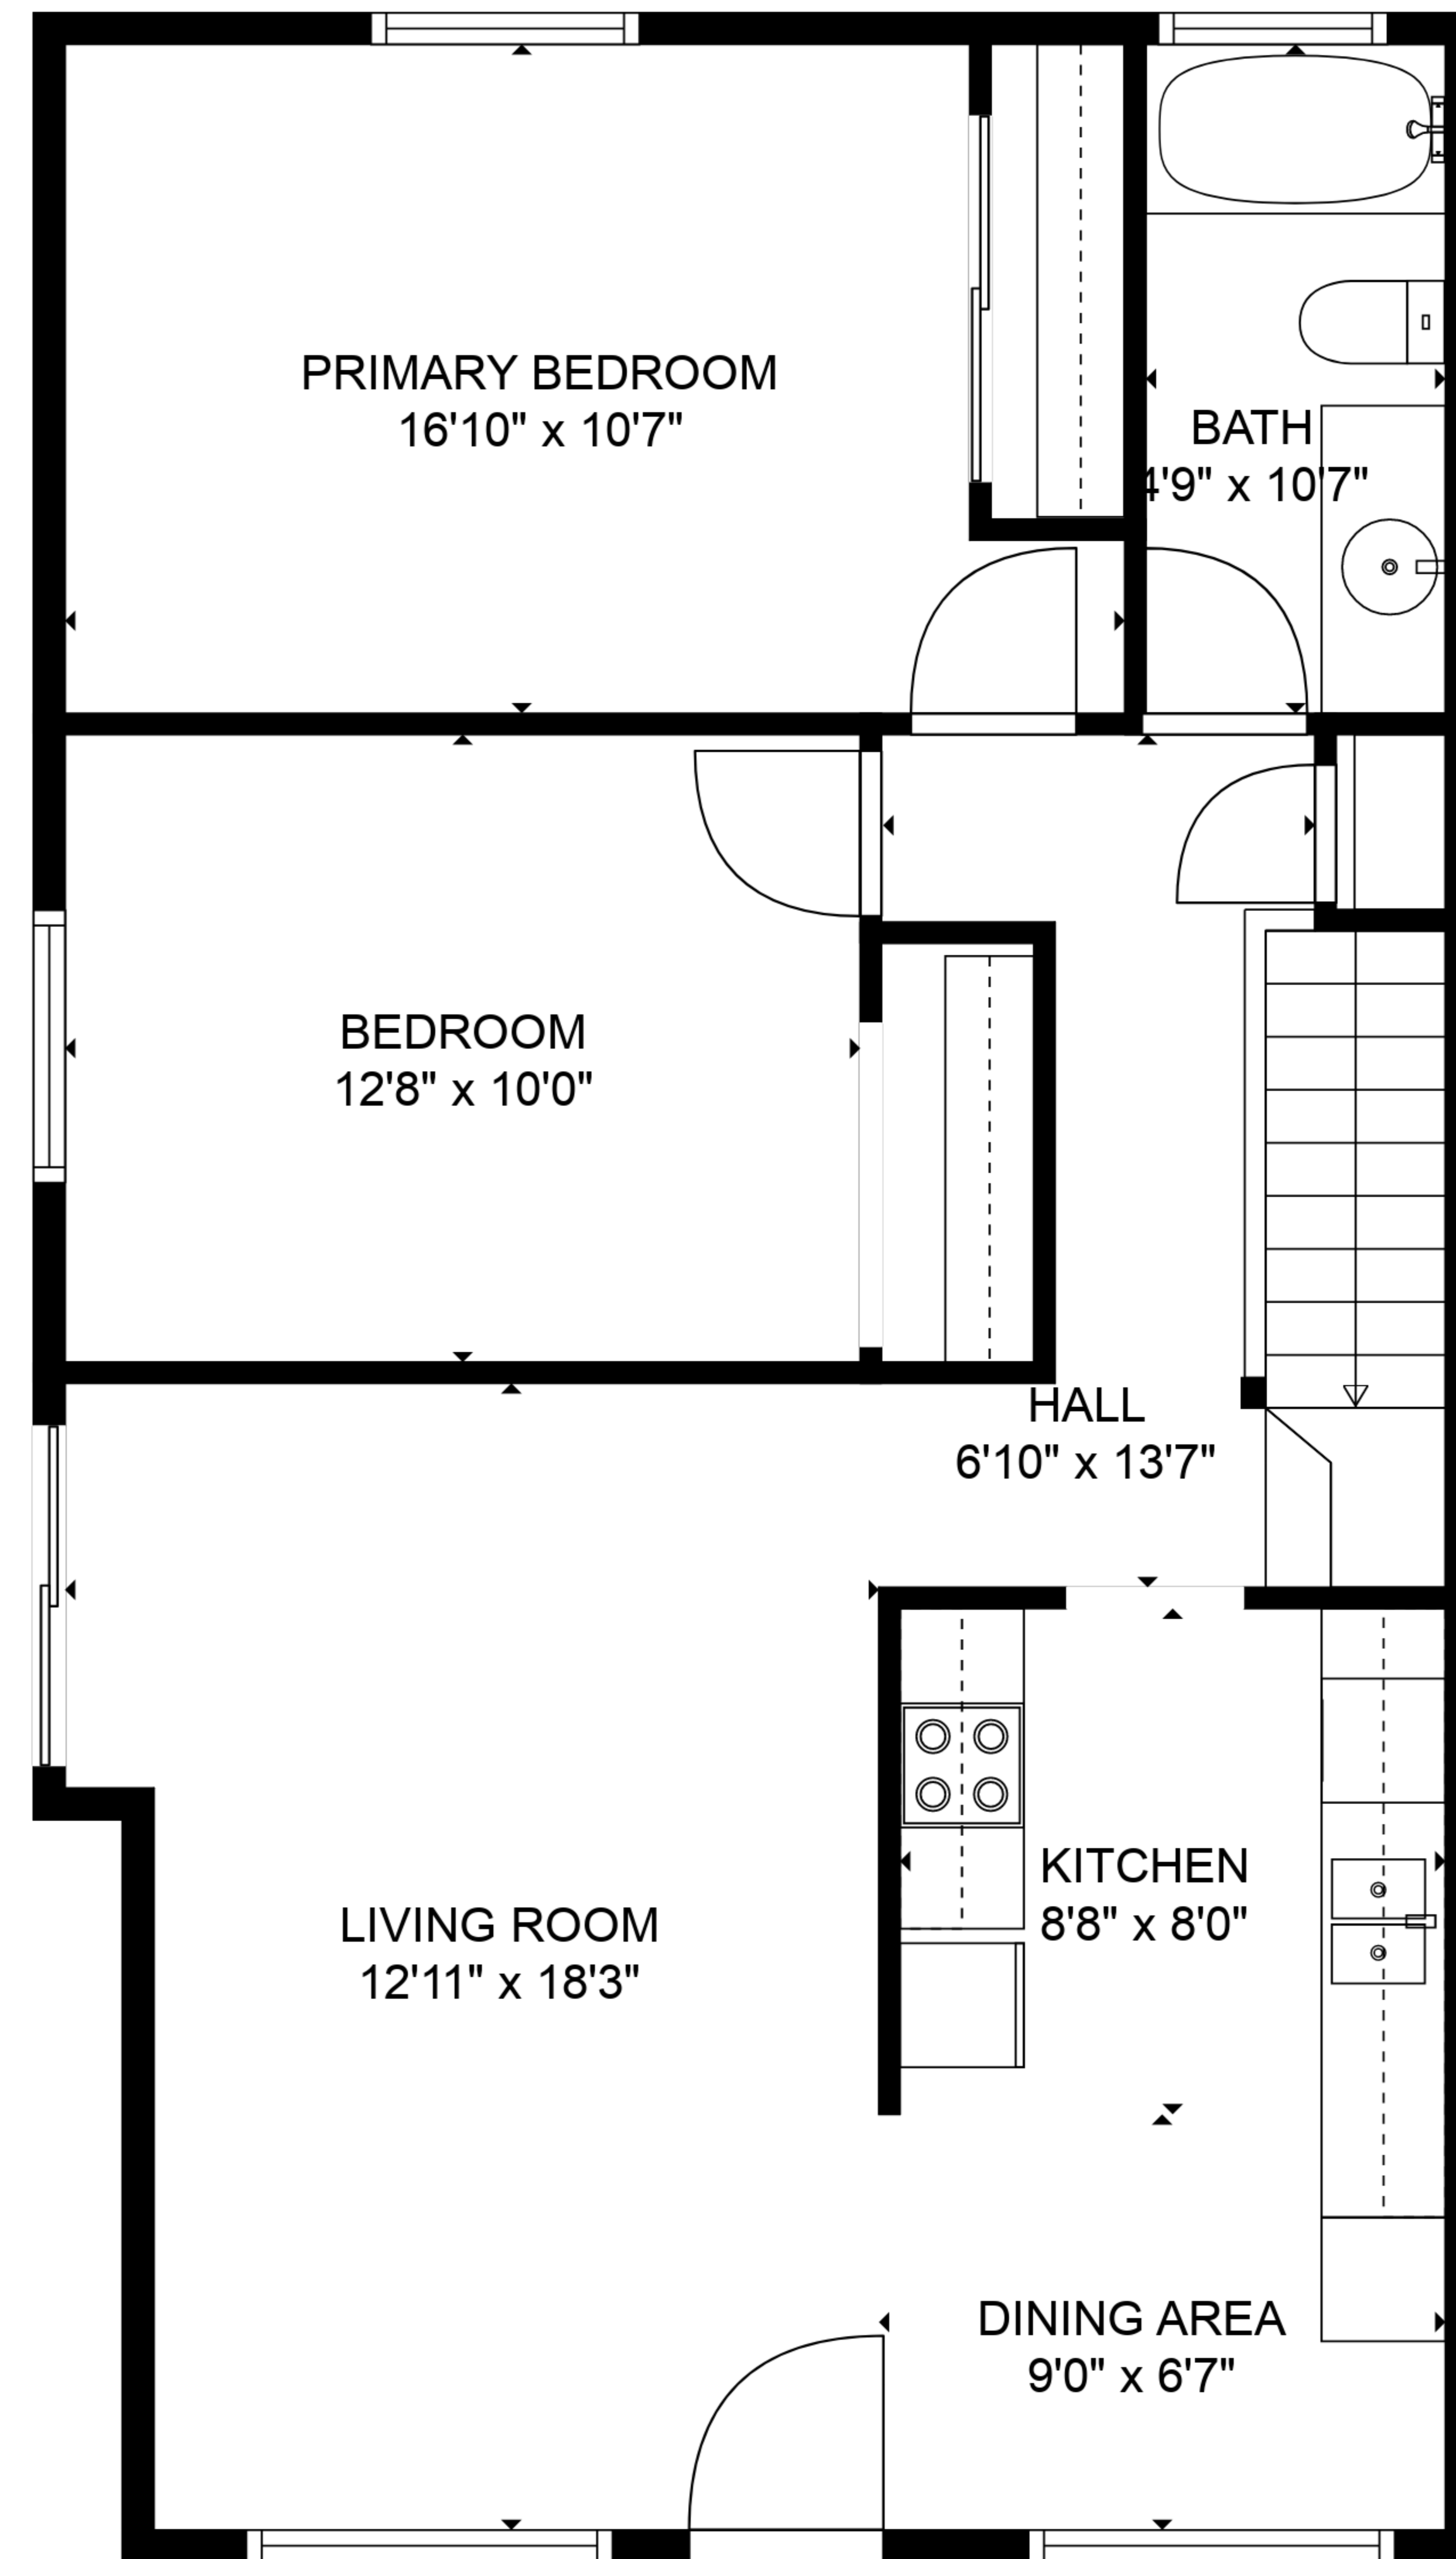

TOTAL: 1596 sq. ft
 BELOW GROUND: 747 sq. ft, FLOOR 2: 849 sq. ft
 EXCLUDED AREAS: ELECTRICAL ROOM: 100 sq. ft

SIZES AND DIMENSIONS ARE APPROXIMATE, ACTUAL MAY VARY.

TOTAL: 1596 sq. ft
BELOW GROUND: 747 sq. ft, FLOOR 2: 849 sq. ft
EXCLUDED AREAS: ELECTRICAL ROOM: 100 sq. ft

SIZES AND DIMENSIONS ARE APPROXIMATE, ACTUAL MAY VARY.

FLOOR 1

FLOOR 2

TOTAL: 1596 sq. ft
 BELOW GROUND: 747 sq. ft, FLOOR 2: 849 sq. ft
 EXCLUDED AREAS: ELECTRICAL ROOM: 100 sq. ft

SIZES AND DIMENSIONS ARE APPROXIMATE, ACTUAL MAY VARY.