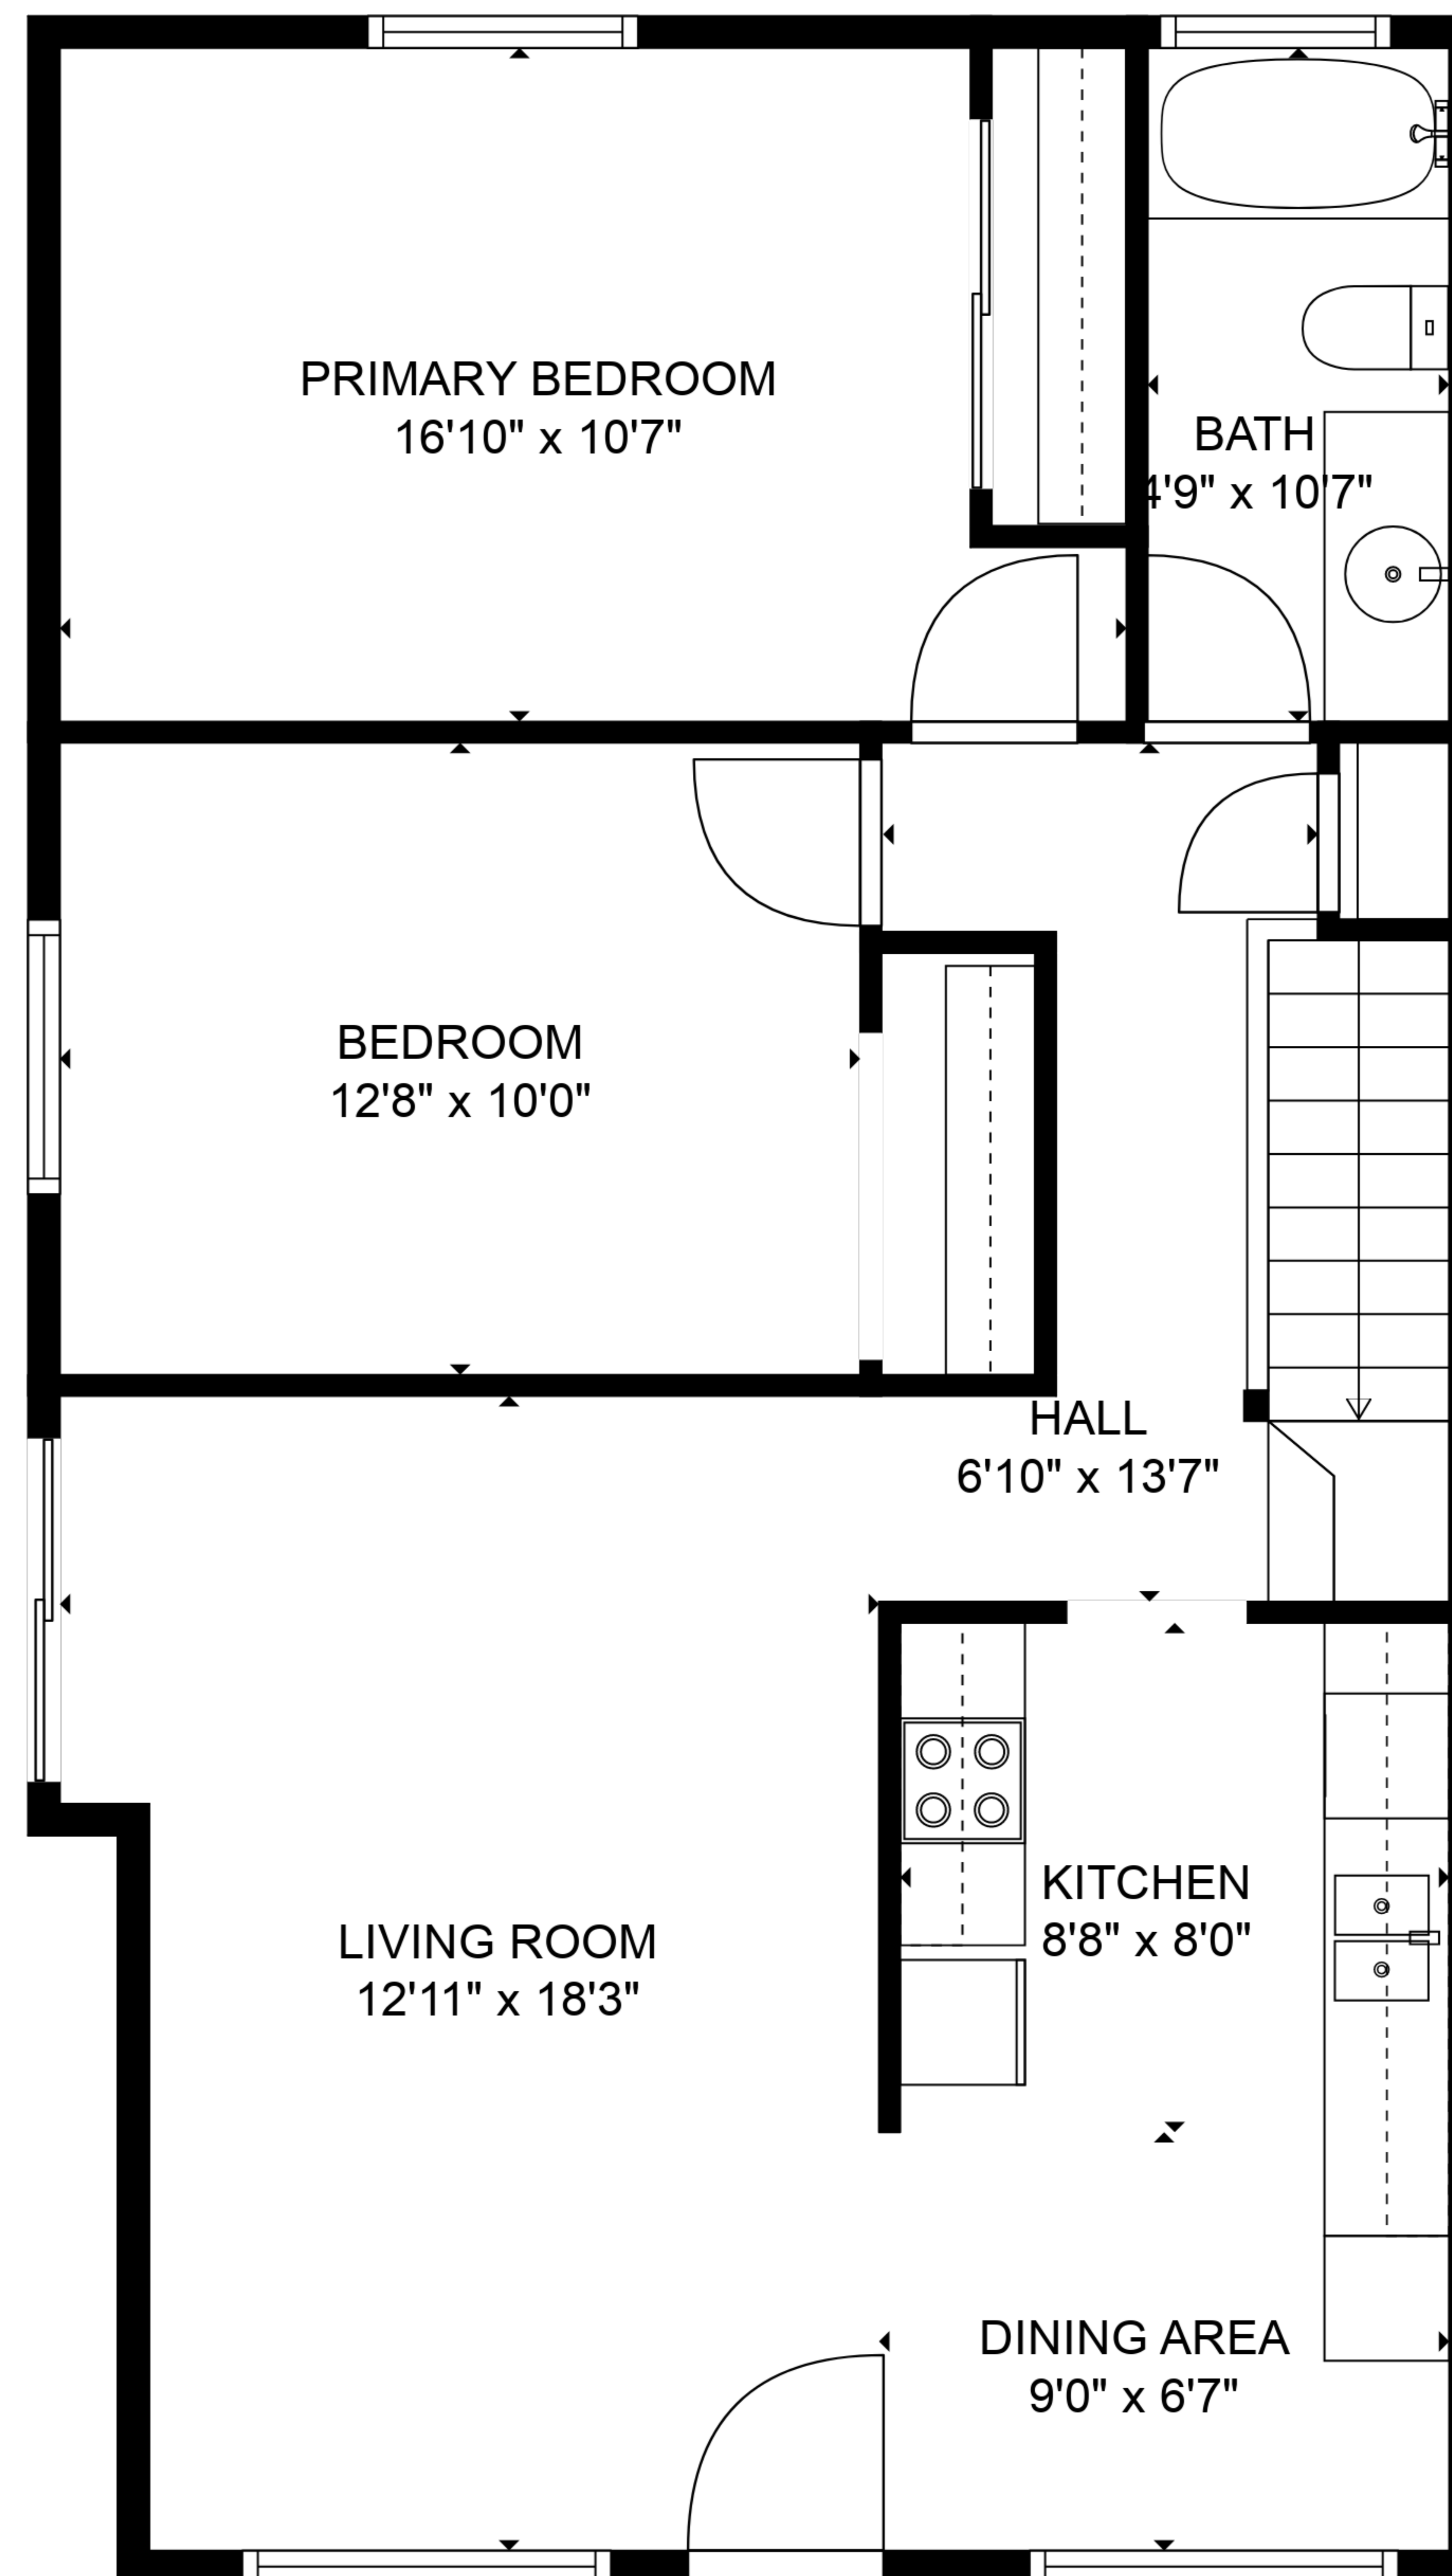

TOTAL: 1596 sq. ft
 BELOW GROUND: 747 sq. ft, FLOOR 2: 849 sq. ft
 EXCLUDED AREAS: ELECTRICAL ROOM: 100 sq. ft

SIZES AND DIMENSIONS ARE APPROXIMATE, ACTUAL MAY VARY.

TOTAL: 1596 sq. ft
BELOW GROUND: 747 sq. ft, FLOOR 2: 849 sq. ft
EXCLUDED AREAS: ELECTRICAL ROOM: 100 sq. ft

SIZES AND DIMENSIONS ARE APPROXIMATE, ACTUAL MAY VARY.

FLOOR 1

FLOOR 2

TOTAL: 1596 sq. ft
 BELOW GROUND: 747 sq. ft, FLOOR 2: 849 sq. ft
 EXCLUDED AREAS: ELECTRICAL ROOM: 100 sq. ft

SIZES AND DIMENSIONS ARE APPROXIMATE, ACTUAL MAY VARY.