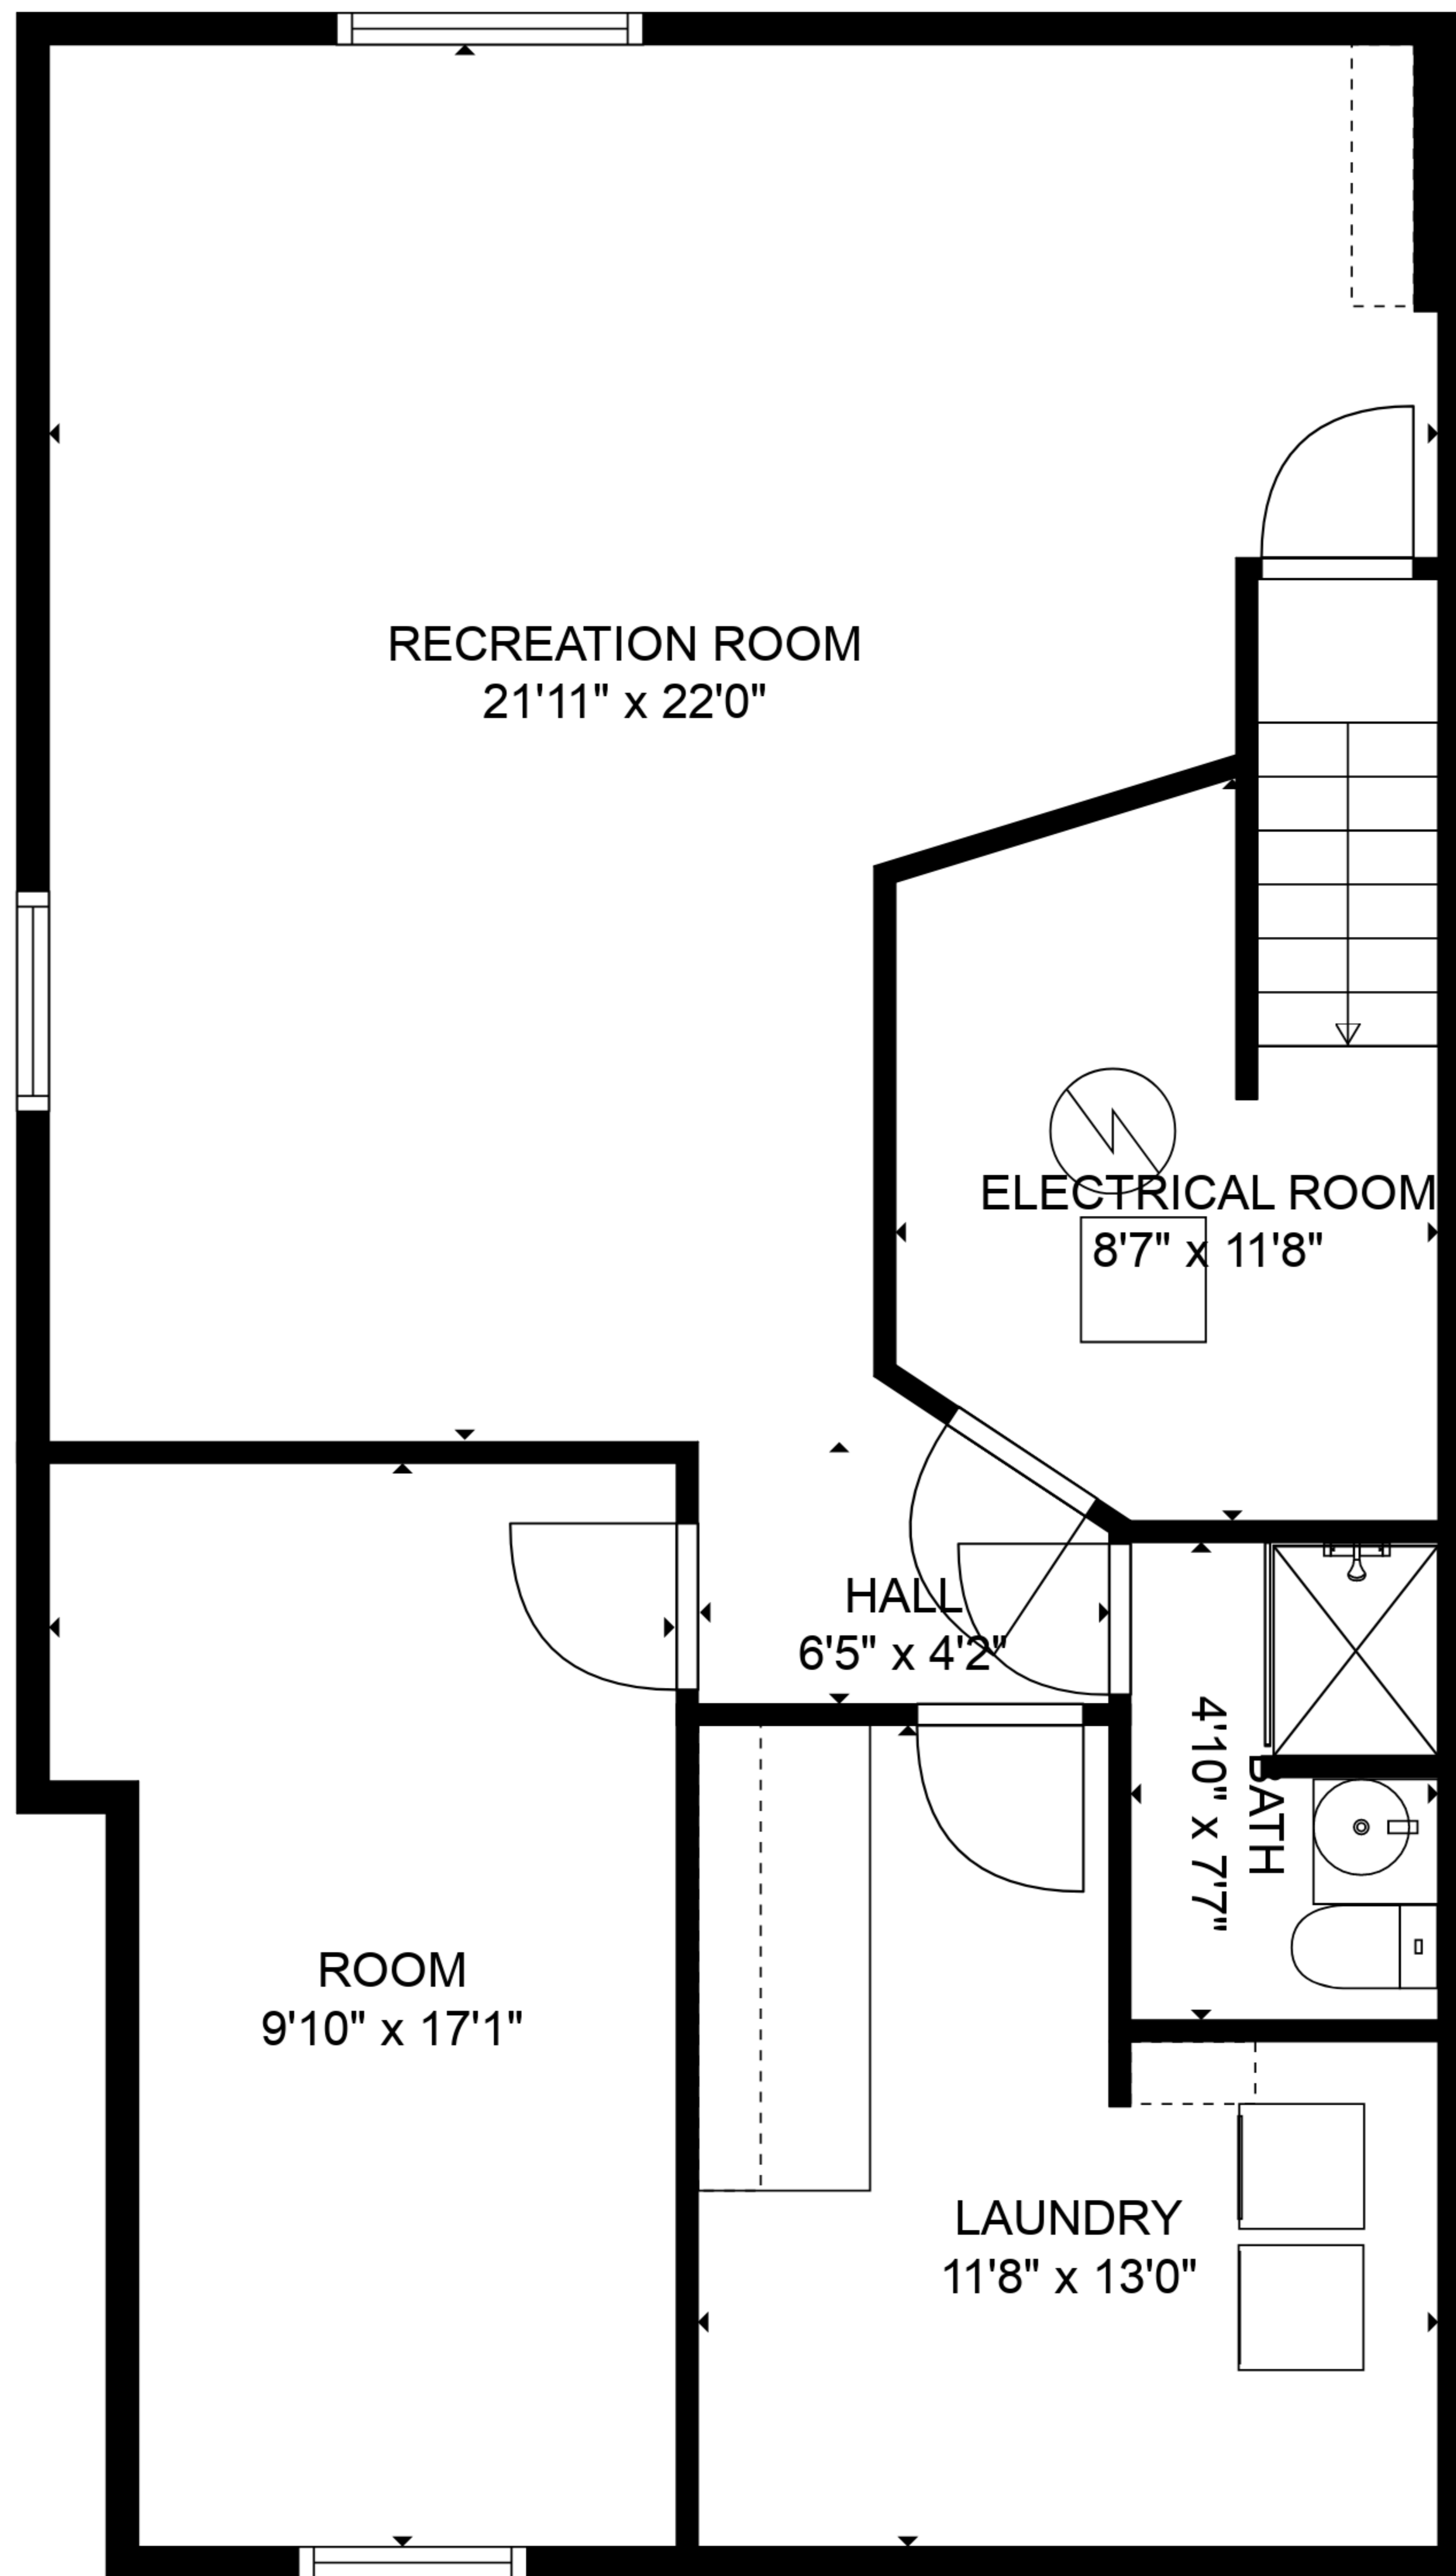

TOTAL: 1596 sq. ft
 BELOW GROUND: 747 sq. ft, FLOOR 2: 849 sq. ft
 EXCLUDED AREAS: ELECTRICAL ROOM: 100 sq. ft

SIZES AND DIMENSIONS ARE APPROXIMATE, ACTUAL MAY VARY.

TOTAL: 1596 sq. ft
BELOW GROUND: 747 sq. ft, FLOOR 2: 849 sq. ft
EXCLUDED AREAS: ELECTRICAL ROOM: 100 sq. ft

SIZES AND DIMENSIONS ARE APPROXIMATE, ACTUAL MAY VARY.

FLOOR 1

FLOOR 2

TOTAL: 1596 sq. ft
 BELOW GROUND: 747 sq. ft, FLOOR 2: 849 sq. ft
 EXCLUDED AREAS: ELECTRICAL ROOM: 100 sq. ft

SIZES AND DIMENSIONS ARE APPROXIMATE, ACTUAL MAY VARY.