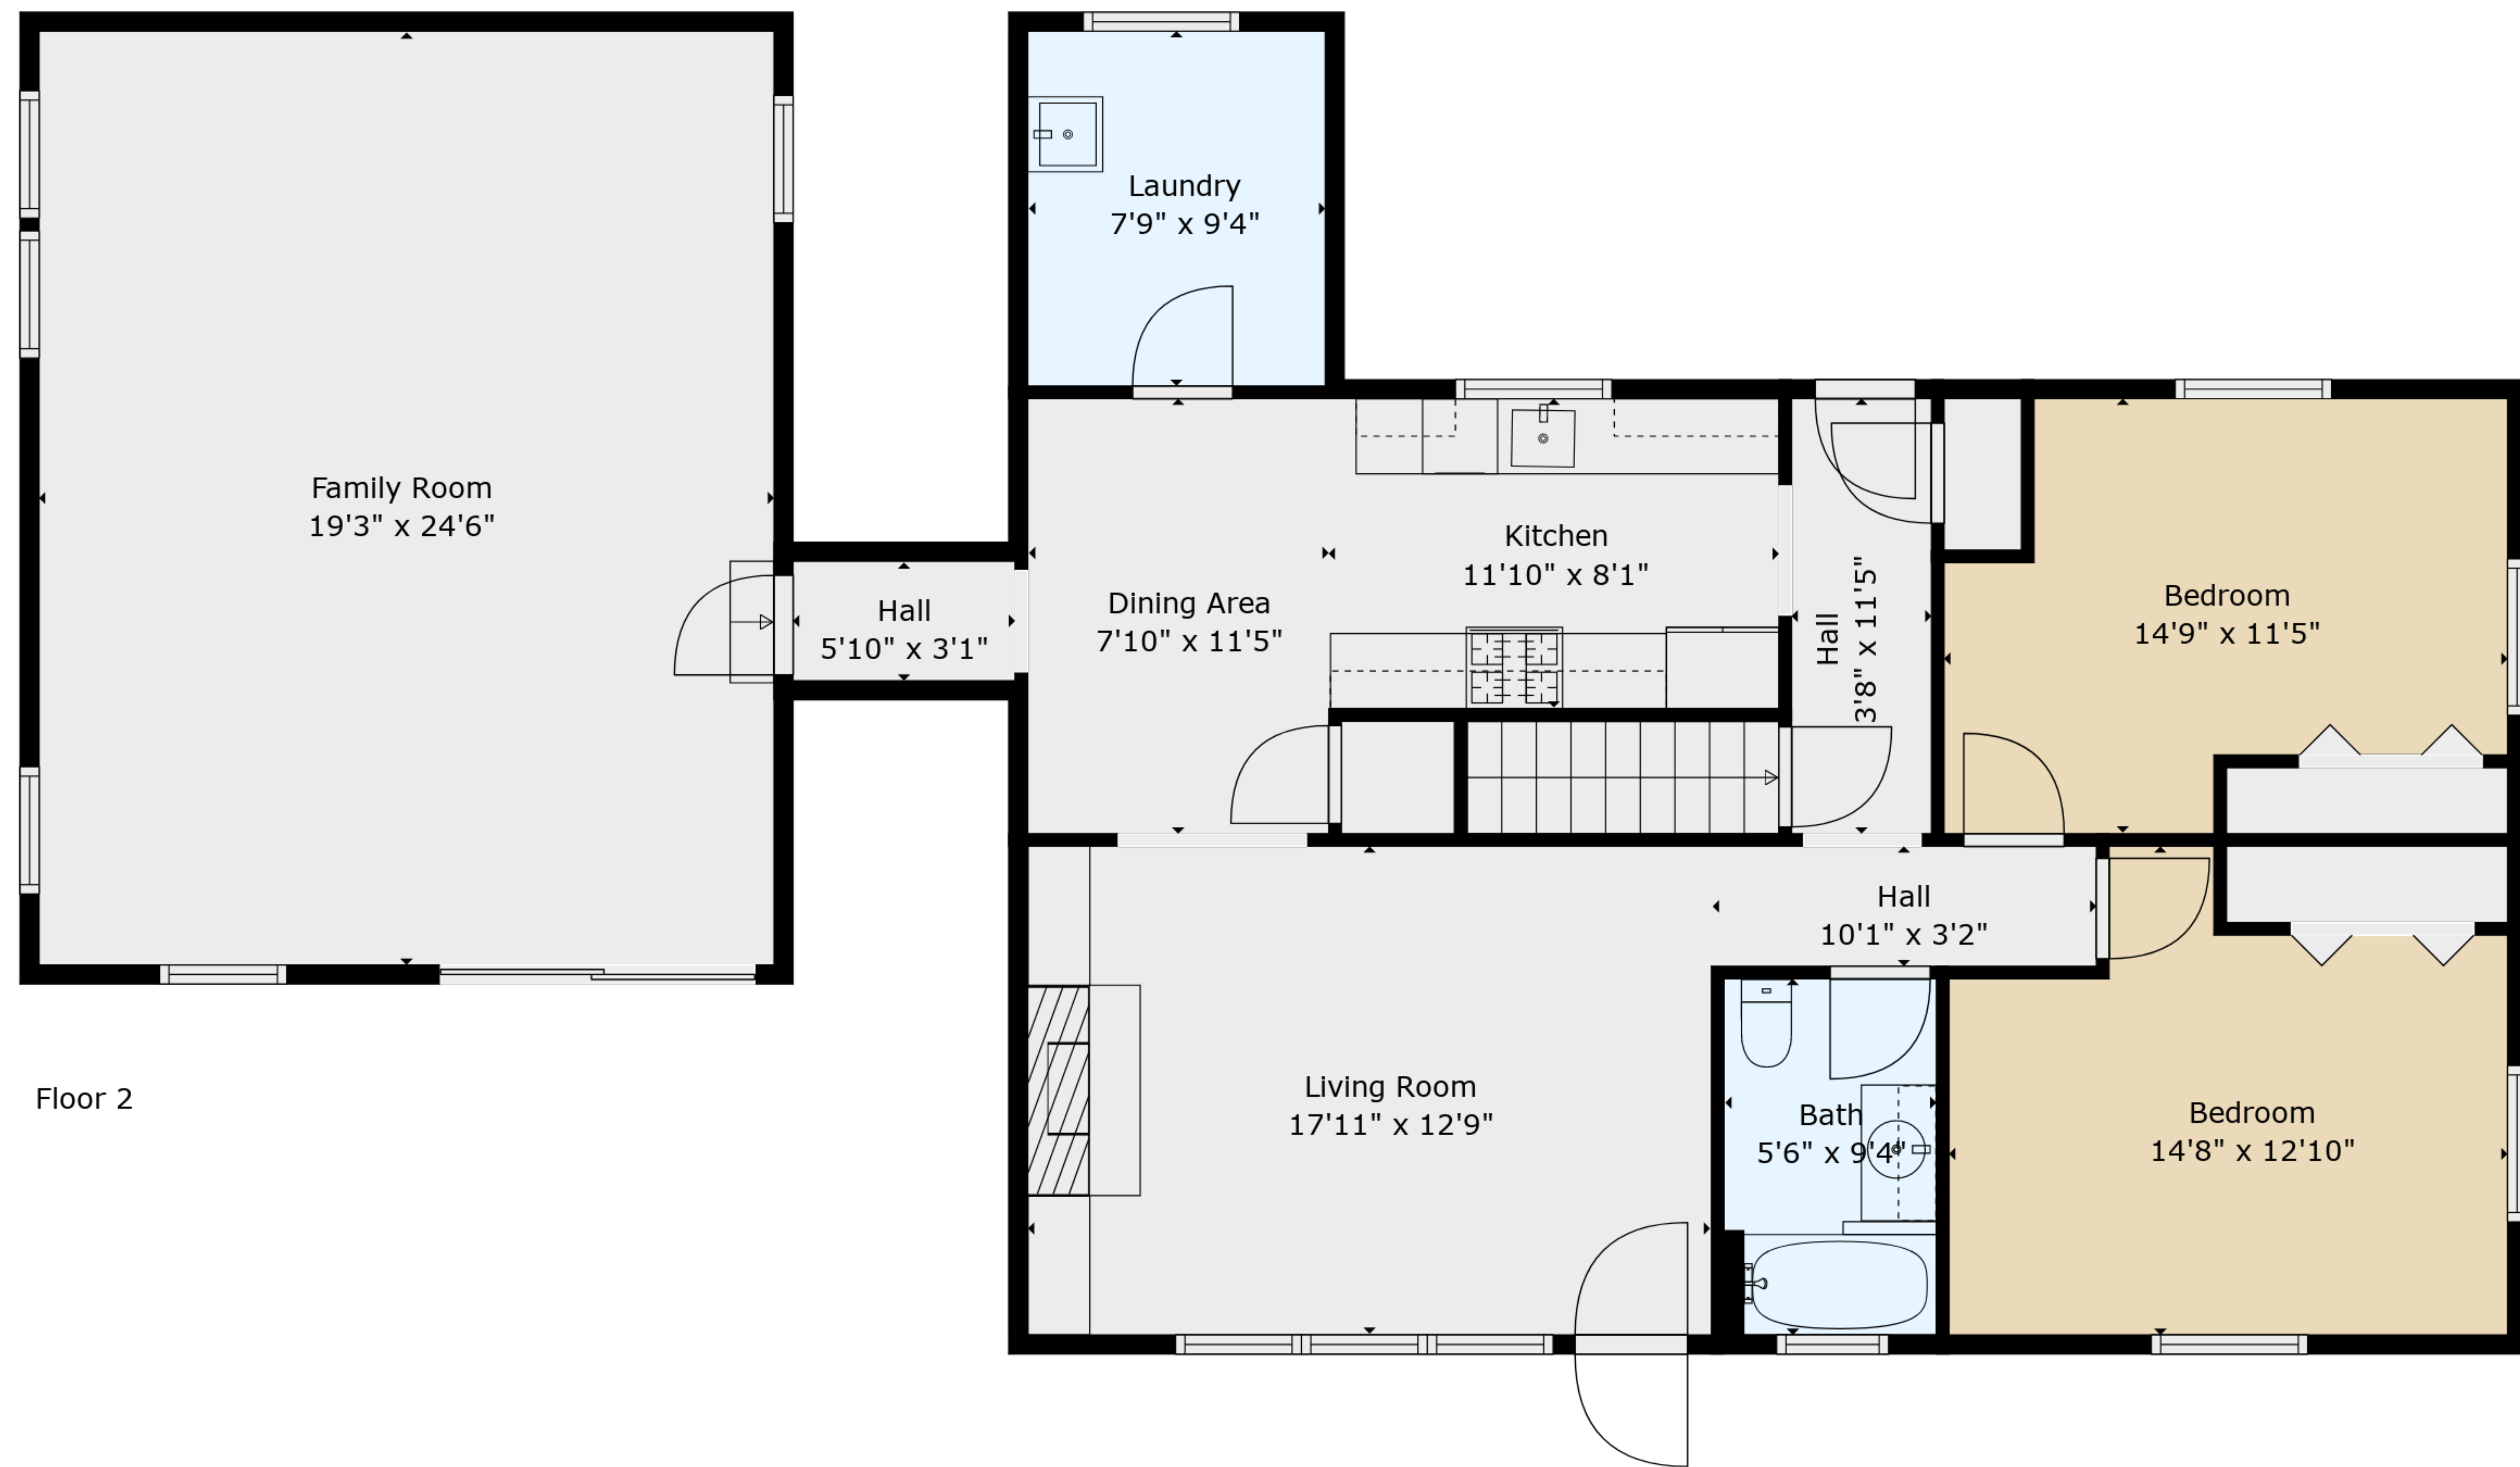

TOTAL: 1524 sq. ft
Below Ground: 0 sq. ft, FLOOR 2: 1524 sq. ft
EXCLUDED AREAS: GARAGE: 476 sq. ft, BEDROOM: 260 sq. ft, W.I.C.: 28 sq. ft,
BASEMENT: 640 sq. ft, UNDEFINED: 28 sq. ft

TOTAL: 1524 sq. ft

Below Ground: 0 sq. ft, FLOOR 2: 1524 sq. ft
 EXCLUDED AREAS: GARAGE: 476 sq. ft, BEDROOM: 260 sq. ft, W.I.C.: 28 sq. ft,
 BASEMENT: 640 sq. ft, UNDEFINED: 28 sq. ft

TOTAL: 1524 sq. ft
 Below Ground: 0 sq. ft, FLOOR 2: 1524 sq. ft
 EXCLUDED AREAS: GARAGE: 476 sq. ft, BEDROOM: 260 sq. ft, W.I.C.: 28 sq. ft,
 BASEMENT: 640 sq. ft, UNDEFINED: 28 sq. ft