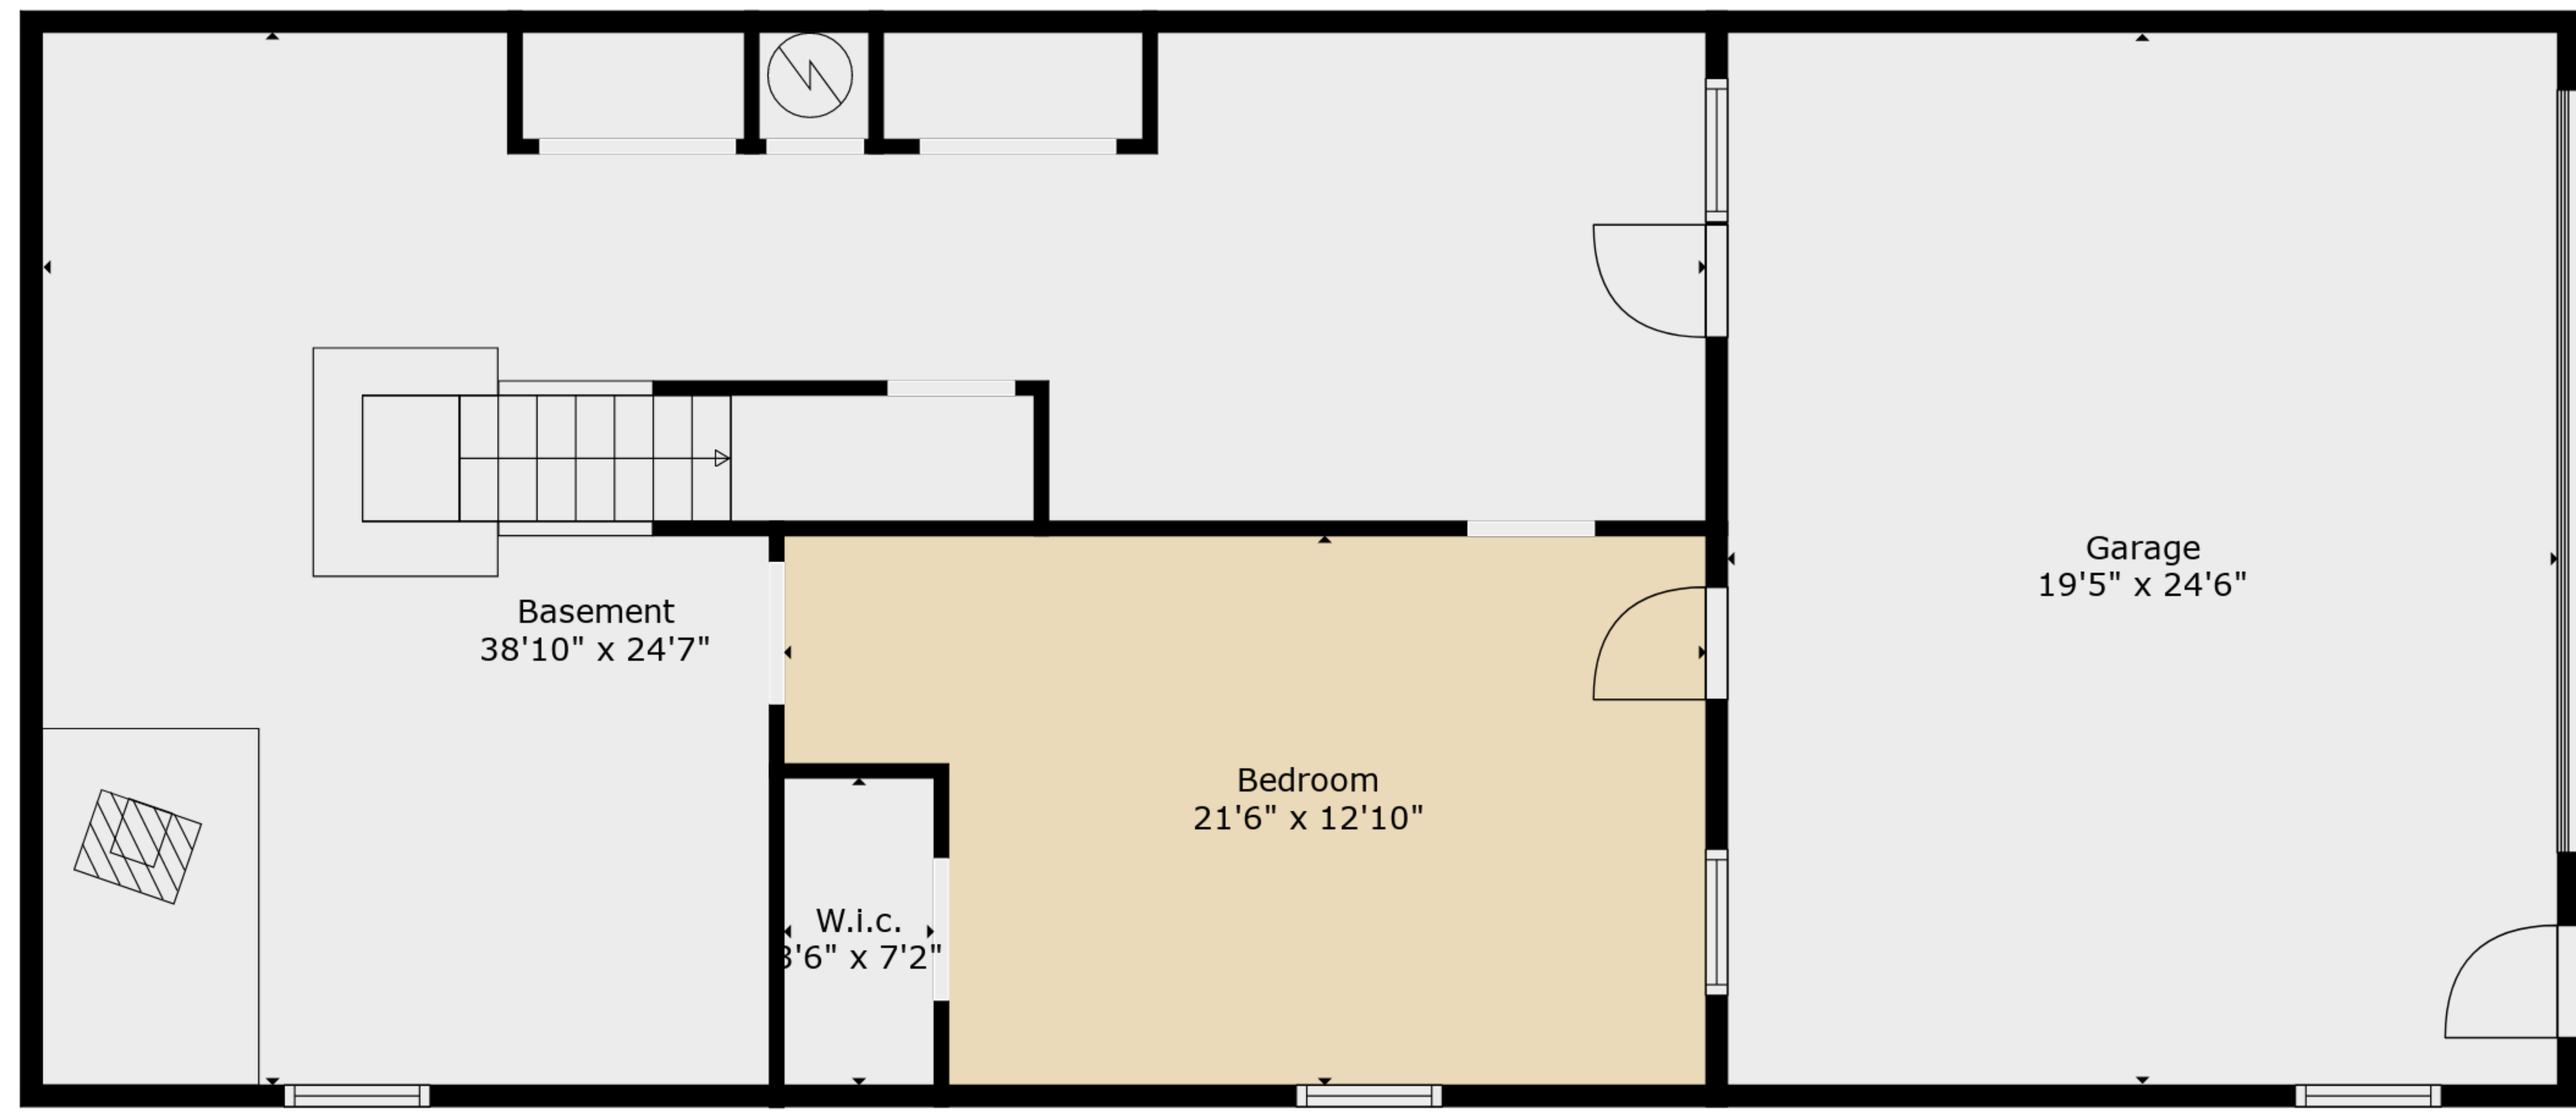

TOTAL: 1524 sq. ft
Below Ground: 0 sq. ft, FLOOR 2: 1524 sq. ft
EXCLUDED AREAS: GARAGE: 476 sq. ft, BEDROOM: 260 sq. ft, W.I.C.: 28 sq. ft,
BASEMENT: 640 sq. ft, UNDEFINED: 28 sq. ft

TOTAL: 1524 sq. ft

Below Ground: 0 sq. ft, FLOOR 2: 1524 sq. ft
 EXCLUDED AREAS: GARAGE: 476 sq. ft, BEDROOM: 260 sq. ft, W.I.C.: 28 sq. ft,
 BASEMENT: 640 sq. ft, UNDEFINED: 28 sq. ft

TOTAL: 1524 sq. ft
 Below Ground: 0 sq. ft, FLOOR 2: 1524 sq. ft
 EXCLUDED AREAS: GARAGE: 476 sq. ft, BEDROOM: 260 sq. ft, W.I.C.: 28 sq. ft,
 BASEMENT: 640 sq. ft, UNDEFINED: 28 sq. ft