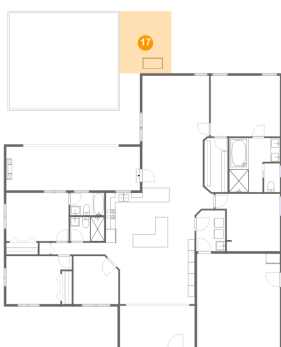

17 Floor 1 - Patio

Dimensions: 11'0" x 13'1"
Area: 144 sq. ft
Counted as Living Area: No

Heated: No
Finished: Yes
Enclosed: No
Contiguous: Yes
Permitted: Yes
Wet Space: No
Addition: No
Conversion: No