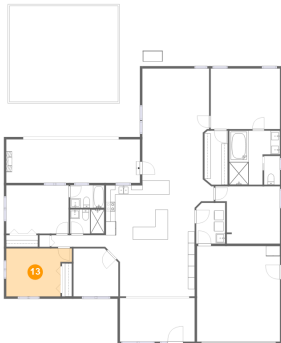

13 Floor 1 - Bedroom

Dimensions: 13'11" x 10'2"
Area: 124 sq. ft
Counted as Living Area:
Yes

Heated: Yes
Finished: Yes
Enclosed: Yes
Contiguous:
Yes
Permitted: Yes
Wet Space: No
Addition: No
Conversion: No