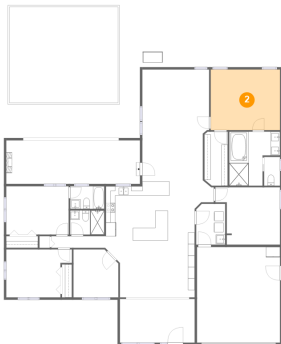

**218 Garden Circle, Belleair, Pinellas County,
Florida, United States, 33756**

#	Room name	Dimensions	Area (sqft)	Counted as Living Area
12	W.i.c.	4'11" x 11'6"	56 sq. ft	Yes
13	Bedroom	13'11" x 10'2"	124 sq. ft	Yes
14	Wc	3'4" x 6'1"	21 sq. ft	Yes
15	Laundry	6'2" x 8'8"	53 sq. ft	Yes
16	Screened Porch	28'5" x 9'3"	263 sq. ft	No
17	Patio	11'0" x 13'1"	144 sq. ft	No
18	Patio	30'8" x 28'2"	307 sq. ft	No
19	Primary Bath	10'9" x 11'6"	100 sq. ft	Yes
20	Garage	17'8" x 20'4"	358 sq. ft	No
21	Bath	7'3" x 5'2"	37 sq. ft	Yes
22	Hall	11'5" x 2'6"	28 sq. ft	Yes

218 Garden Circle, Belleair, Pinellas County, Florida, United States, 33756

1 Floor 1 - Swimming Pool

Dimensions: 23'1" x 20'4"
Area: 470 sq. ft
Counted as Living Area: No

Heated: No
Finished: No
Enclosed: No
Contiguous: Yes
Permitted: No
Wet Space: No
Addition: No
Conversion: No

2 Floor 1 - Primary Bedroom

Dimensions: 14'9" x 12'10"
Area: 189 sq. ft
Counted as Living Area:
Yes

Heated: Yes
Finished: Yes
Enclosed: Yes
Contiguous:
Yes
Permitted: Yes
Wet Space: No
Addition: No
Conversion: No

218 Garden Circle, Belleair, Pinellas County, Florida, United States, 33756

3 Floor 1 - Office

Dimensions: 9'7" x 10'2"
Area: 93 sq. ft
Counted as Living Area:
Yes

Heated: Yes
Finished: Yes
Enclosed: Yes
Contiguous:
Yes
Permitted: Yes
Wet Space: No
Addition: No
Conversion: No