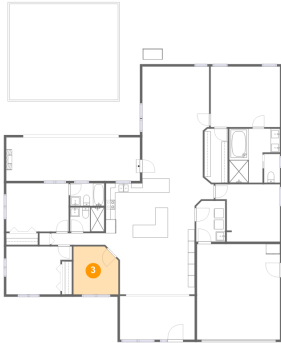

2 Floor 1 - Primary Bedroom

Dimensions: 14'9" x 12'10"
Area: 189 sq. ft
Counted as Living Area:
Yes

Heated: Yes
Finished: Yes
Enclosed: Yes
Contiguous:
Yes
Permitted: Yes
Wet Space: No
Addition: No
Conversion: No

218 Garden Circle, Belleair, Pinellas County, Florida, United States, 33756

3 Floor 1 - Office

Dimensions: 9'7" x 10'2"
Area: 93 sq. ft
Counted as Living Area:
Yes

Heated: Yes
Finished: Yes
Enclosed: Yes
Contiguous:
Yes
Permitted: Yes
Wet Space: No
Addition: No
Conversion: No

4 Floor 1 - W.i.c.

Dimensions: 6'9" x 2'6"
Area: 17 sq. ft
Counted as Living Area:
Yes

Heated: Yes
Finished: Yes
Enclosed: Yes
Contiguous:
Yes
Permitted: Yes
Wet Space: No
Addition: No
Conversion: No

5 Floor 1 - Dining Room