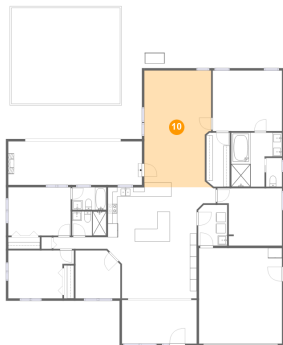

10 Floor 1 - Family Room

Dimensions: 14'4" x 24'9"
Area: 337 sq. ft
Counted as Living Area:
Yes

Heated: Yes
Finished: Yes
Enclosed: Yes
Contiguous:
Yes
Permitted: Yes
Wet Space: No
Addition: No
Conversion: No