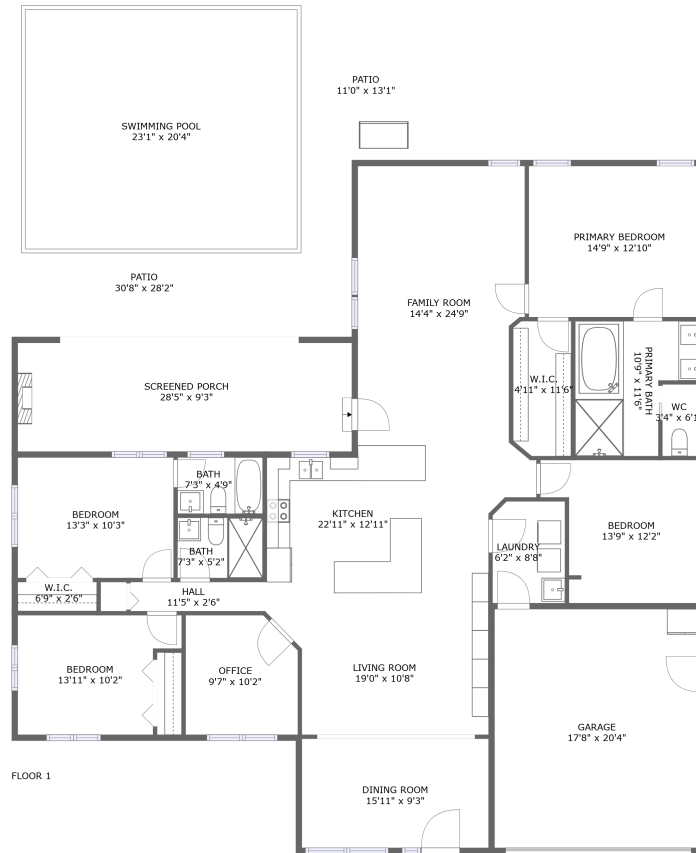

218 Garden Circle, Belleair, Pinellas County, Florida, United States, 33756

Property Summary

 **1** garages  **4** bedrooms  **3** bathrooms  **0** half baths

 **1** floors  **2,163** Gross Living Area sqft  **3,273** total sqft

218 Garden Circle, Belleair, Pinellas County, Florida, United States, 33756

Room Dimensions

Floor 1

Total sqft: 3273

Living area: 2163

#	Room name	Dimensions	Area (sqft)	Counted as Living Area
1	Swimming Pool	23'1" x 20'4"	470 sq. ft	No
2	Primary Bedroom	14'9" x 12'10"	189 sq. ft	Yes
3	Office	9'7" x 10'2"	93 sq. ft	Yes
4	W.i.c.	6'9" x 2'6"	17 sq. ft	Yes
5	Dining Room	15'11" x 9'3"	147 sq. ft	Yes
6	Bedroom	13'3" x 10'3"	136 sq. ft	Yes
7	Bath	7'3" x 4'9"	35 sq. ft	Yes
8	Kitchen	22'11" x 12'11"	258 sq. ft	Yes
9	Living Room	19'0" x 10'8"	175 sq. ft	Yes
10	Family Room	14'4" x 24'9"	337 sq. ft	Yes
11	Bedroom	13'9" x 12'2"	145 sq. ft	Yes

**218 Garden Circle, Belleair, Pinellas County,
Florida, United States, 33756**

#	Room name	Dimensions	Area (sqft)	Counted as Living Area
12	W.i.c.	4'11" x 11'6"	56 sq. ft	Yes
13	Bedroom	13'11" x 10'2"	124 sq. ft	Yes
14	Wc	3'4" x 6'1"	21 sq. ft	Yes
15	Laundry	6'2" x 8'8"	53 sq. ft	Yes
16	Screened Porch	28'5" x 9'3"	263 sq. ft	No
17	Patio	11'0" x 13'1"	144 sq. ft	No
18	Patio	30'8" x 28'2"	307 sq. ft	No
19	Primary Bath	10'9" x 11'6"	100 sq. ft	Yes
20	Garage	17'8" x 20'4"	358 sq. ft	No
21	Bath	7'3" x 5'2"	37 sq. ft	Yes
22	Hall	11'5" x 2'6"	28 sq. ft	Yes

4 Floor 1 - W.i.c.

Dimensions: 6'9" x 2'6"
Area: 17 sq. ft
Counted as Living Area:
Yes

Heated: Yes
Finished: Yes
Enclosed: Yes
Contiguous:
Yes
Permitted: Yes
Wet Space: No
Addition: No
Conversion: No

5 Floor 1 - Dining Room