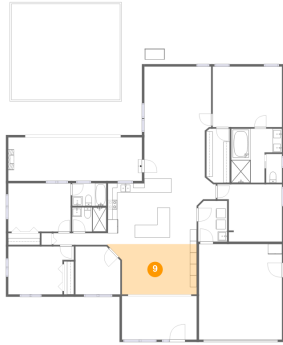

218 Garden Circle, Belleair, Pinellas County, Florida, United States, 33756

9 Floor 1 - Living Room

Dimensions: 19'0" x 10'8"
Area: 175 sq. ft
Counted as Living Area:
Yes

Heated: Yes
Finished: Yes
Enclosed: Yes
Contiguous:
Yes
Permitted: Yes
Wet Space: No
Addition: No
Conversion: No