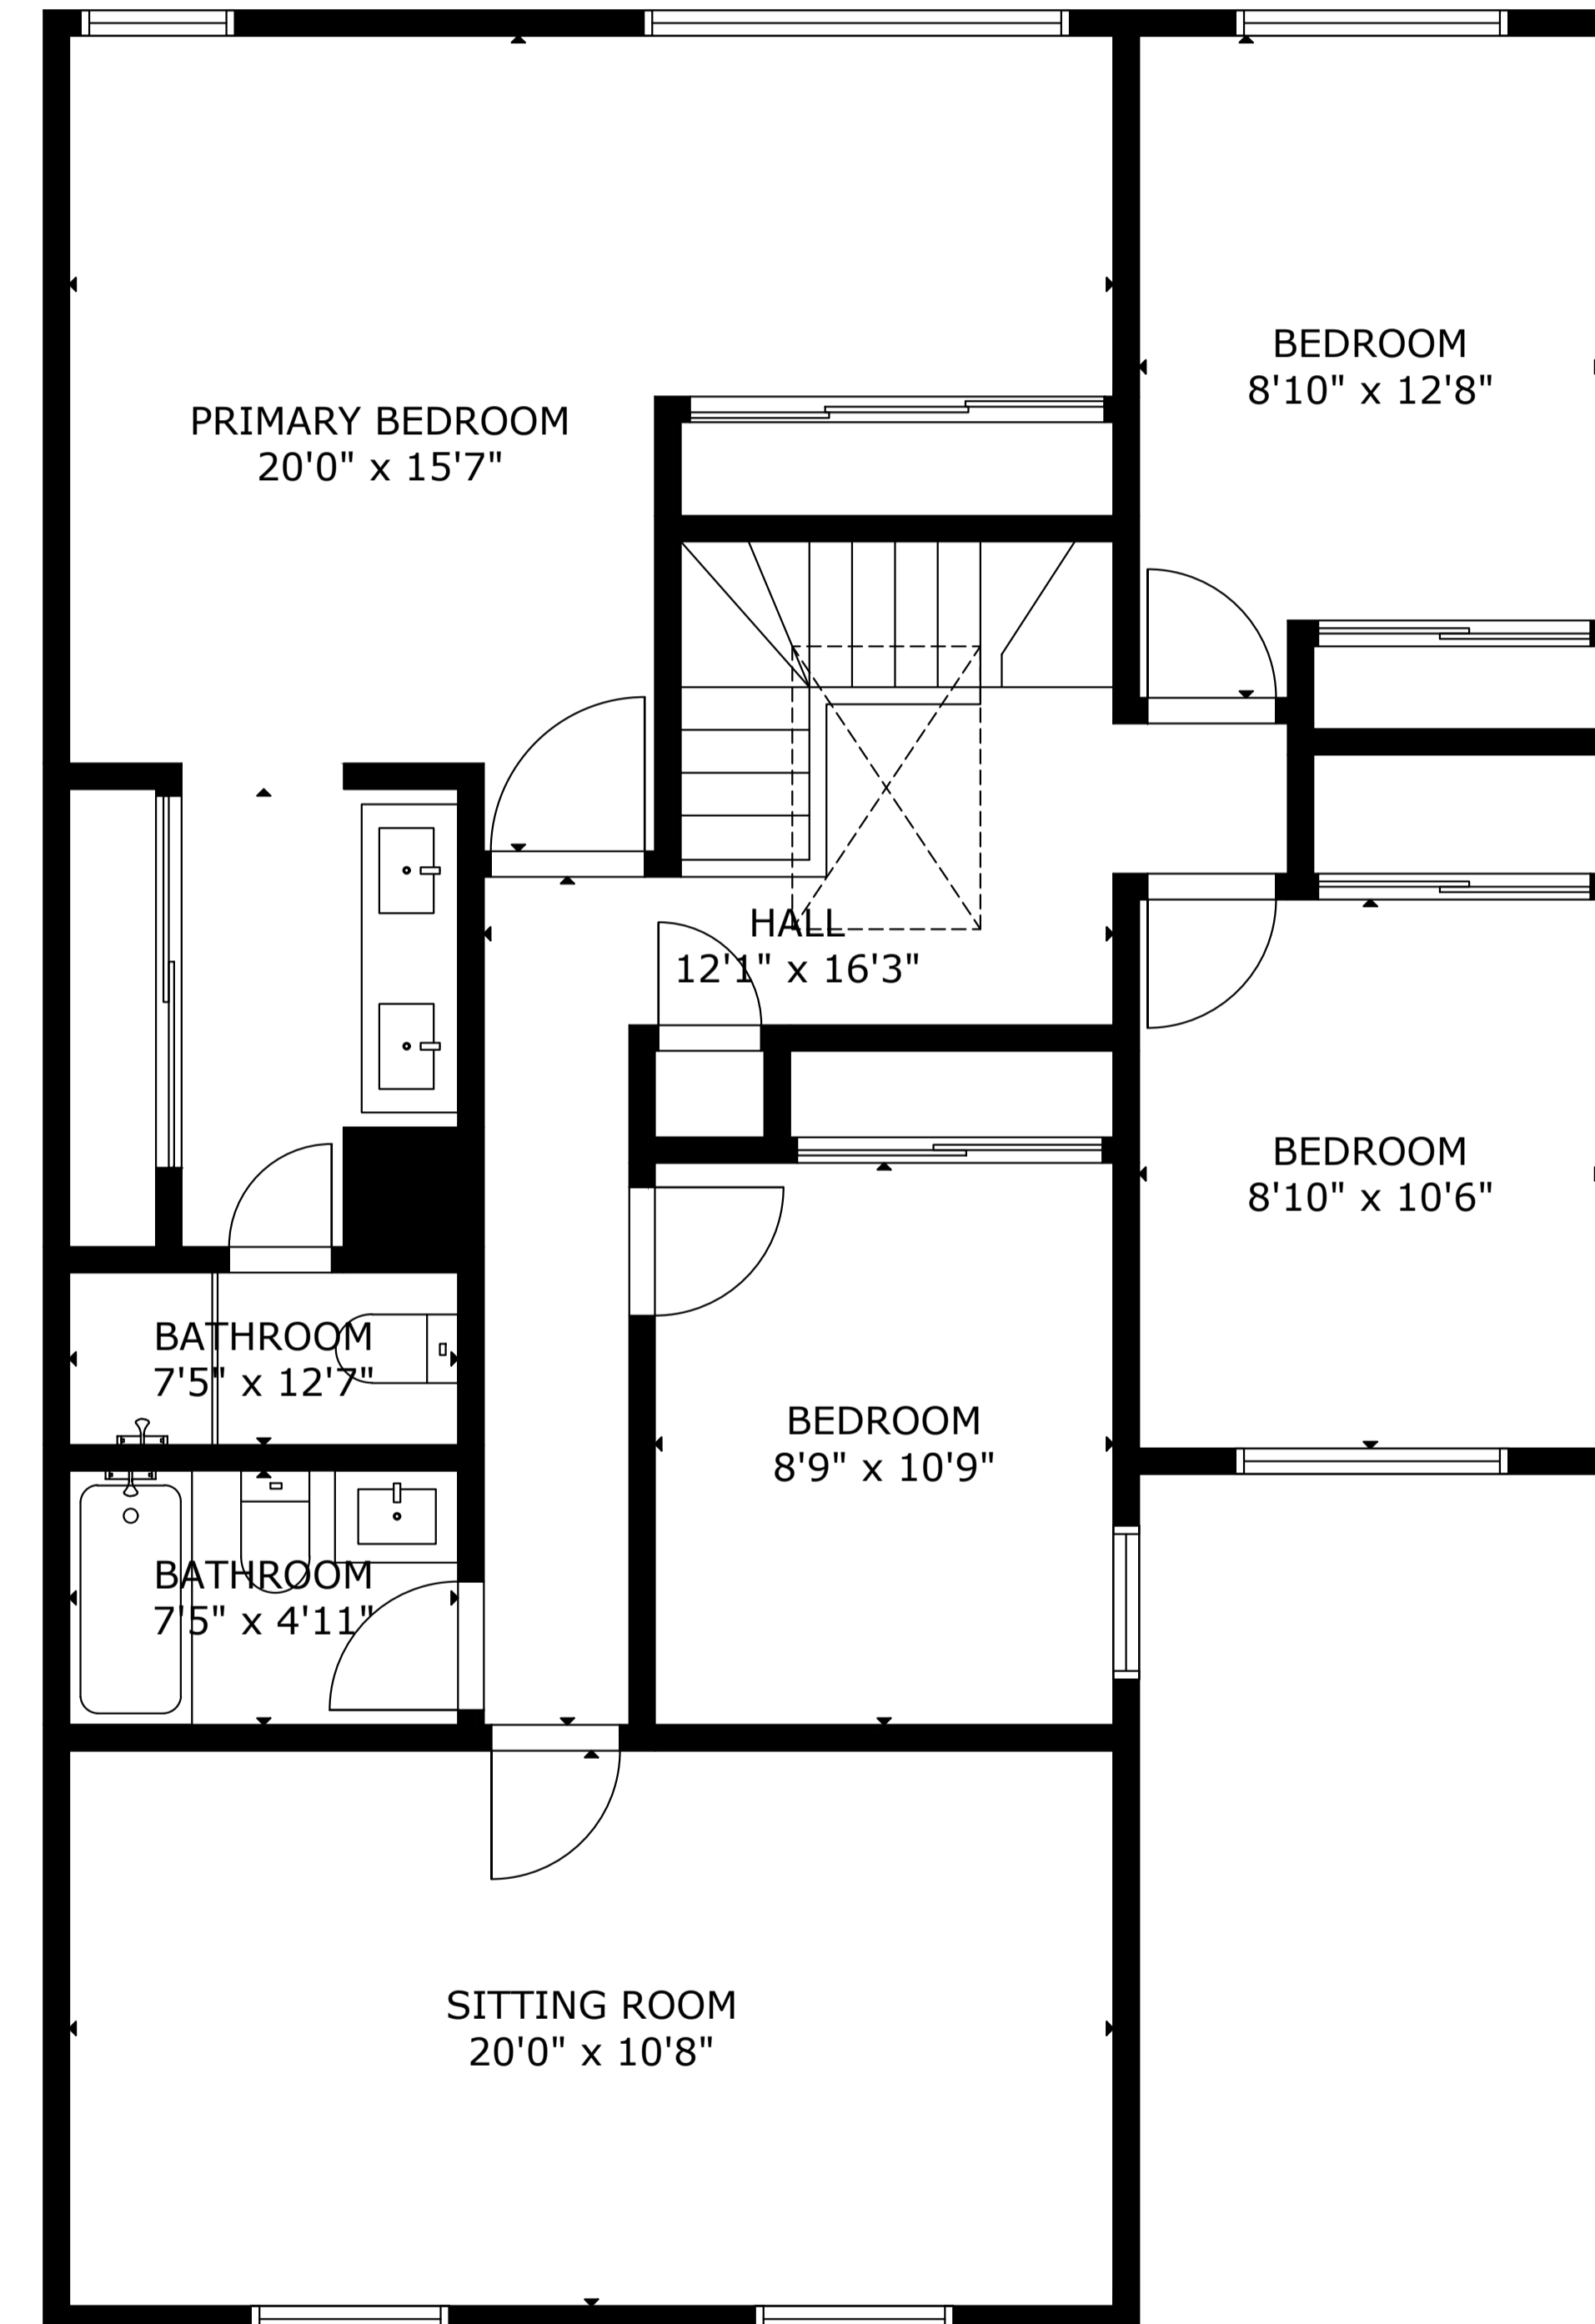

FLOOR 1

FLOOR 2

GROSS INTERNAL AREA  
 TOTAL: 1,860 sq.ft  
 FLOOR 1: 736 sq.ft, FLOOR 2: 1,124 sq.ft  
 EXCLUDED AREAS: GARAGE: 397 sq.ft, PORCH: 197 sq.ft, PATIO: 358 sq.ft  
 SIZE AND DIMENSIONS ARE APPROXIMATE, ACTUAL MAY VARY