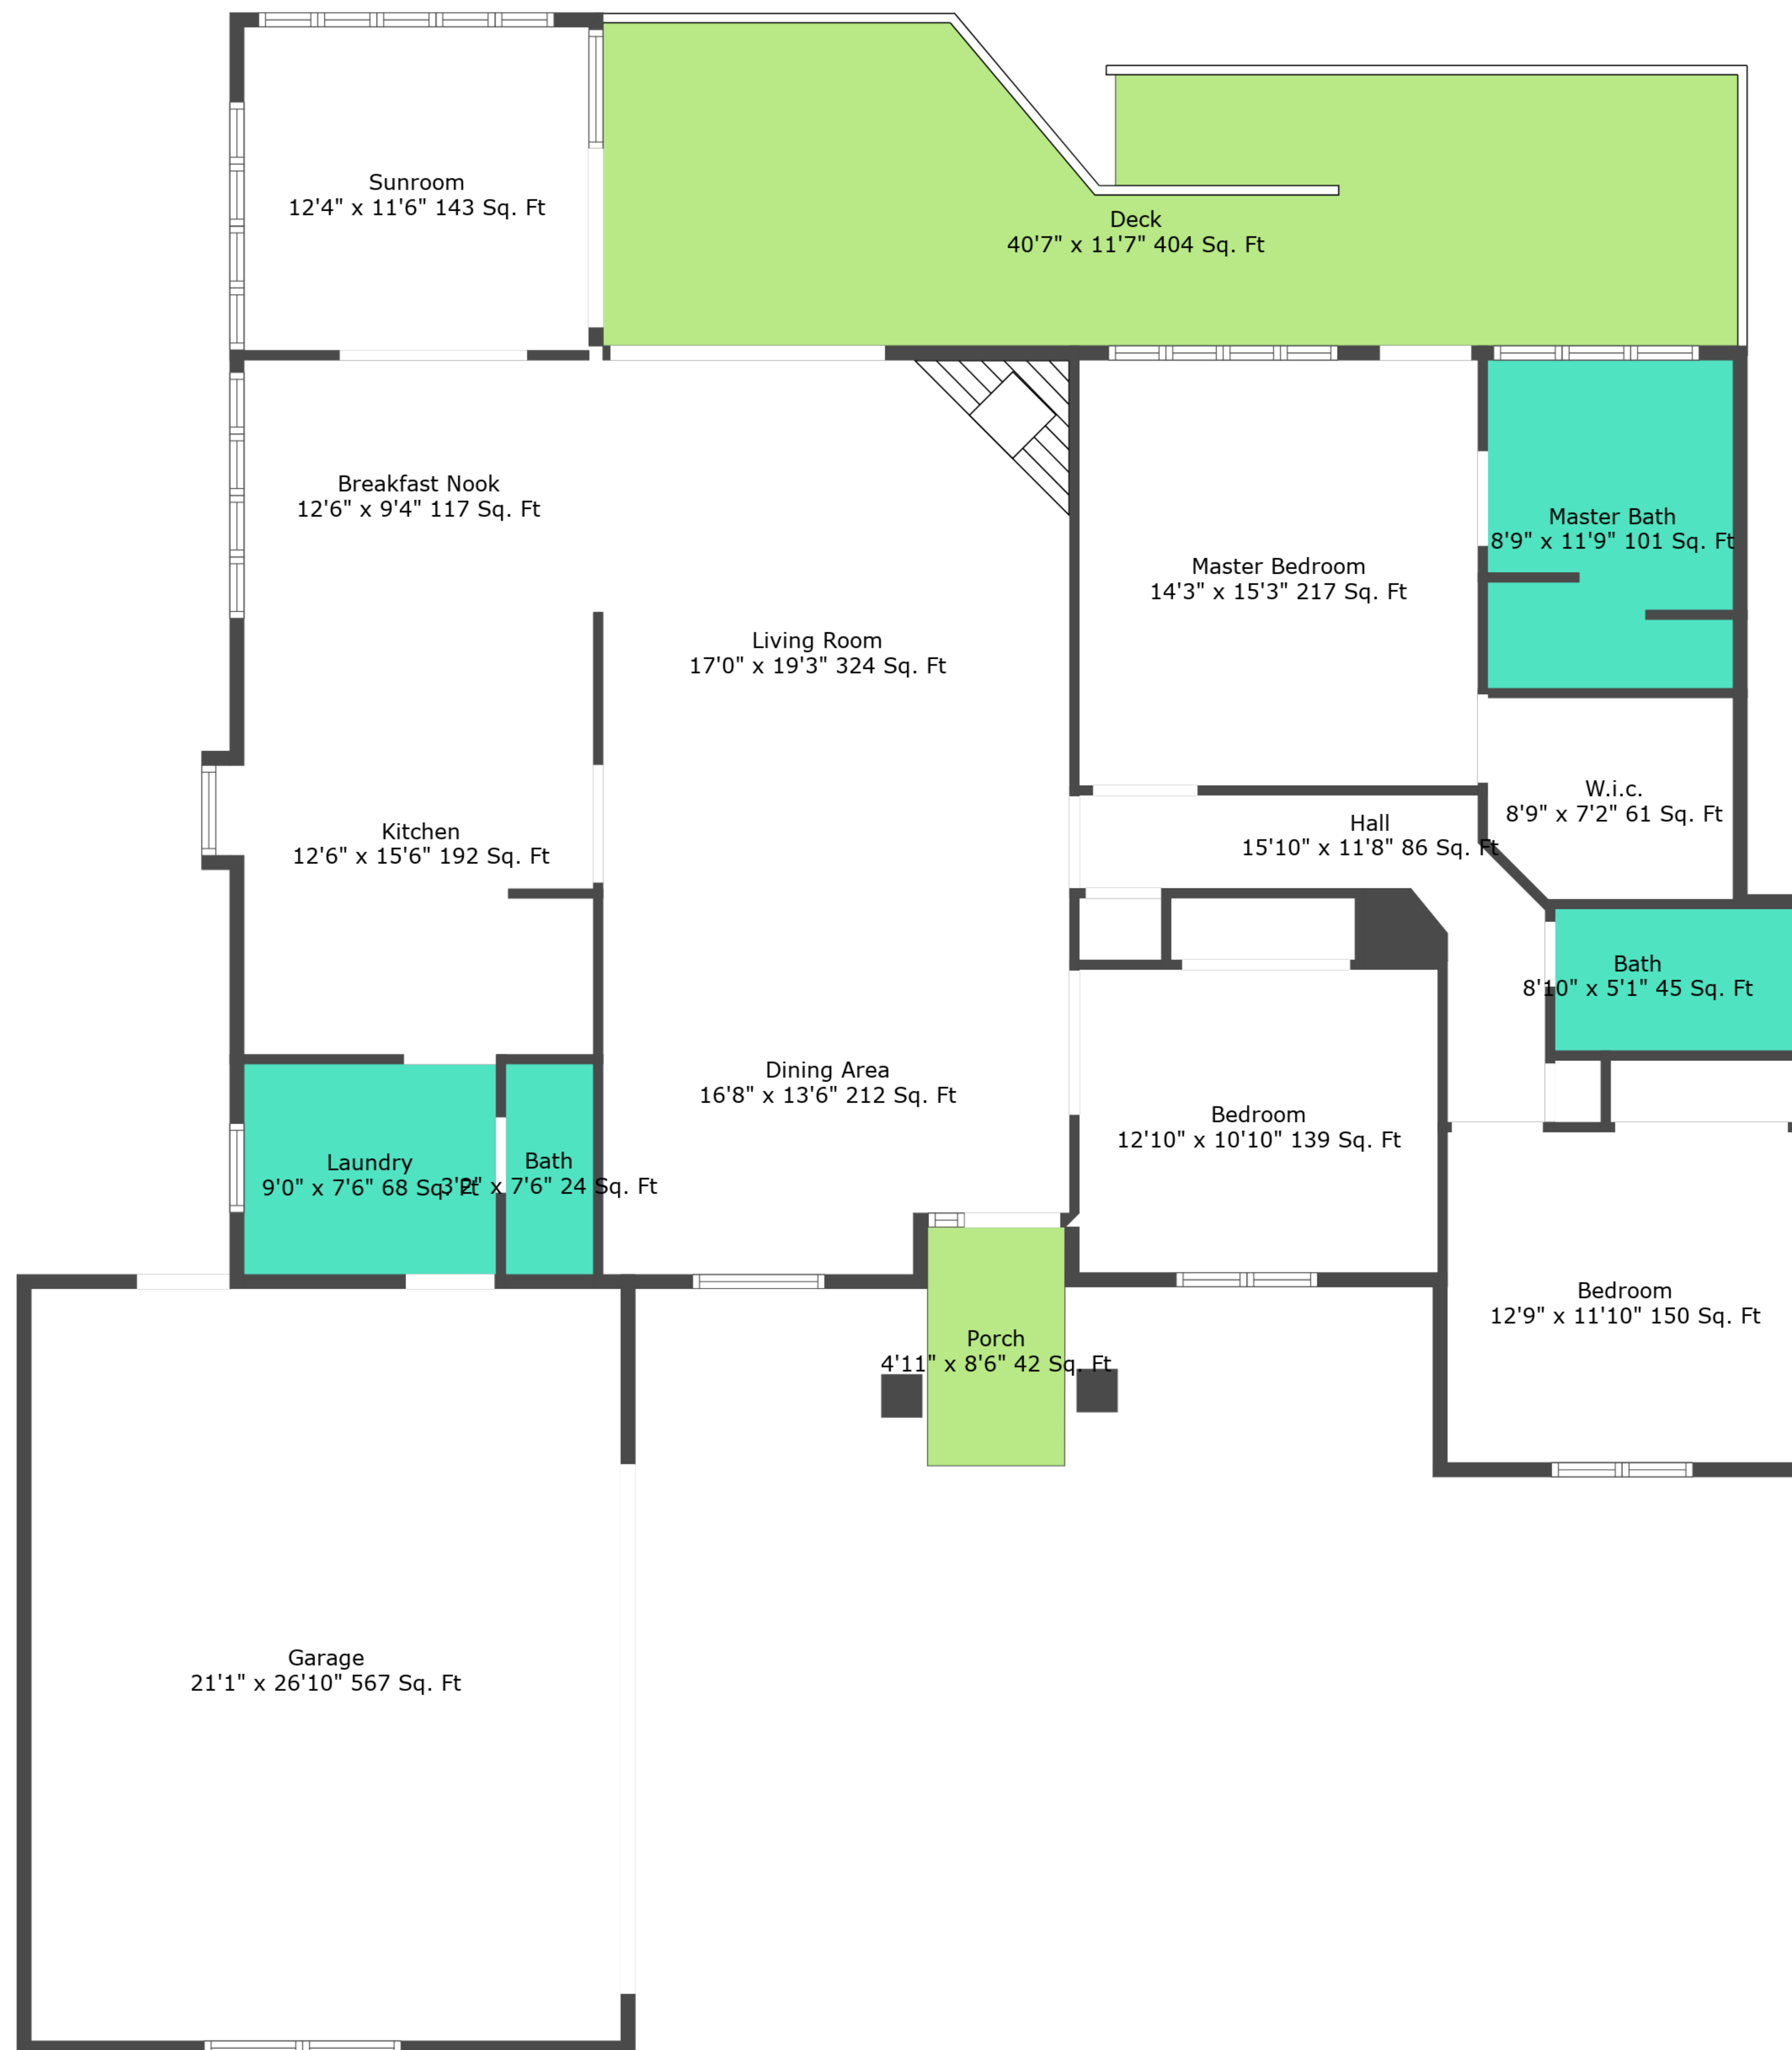

TOTAL: 1994 sq. ft

FLOOR 1: 1994 sq. ft

EXCLUDED AREAS: GARAGE: 567 sq. ft, DECK: 404 sq. ft, PORCH: 42 sq. ft,
 BAY WINDOW: 4 sq. ft

Floor Plan Created By Cubicasa App. Measurements Deemed Highly Reliable But Not Guaranteed.