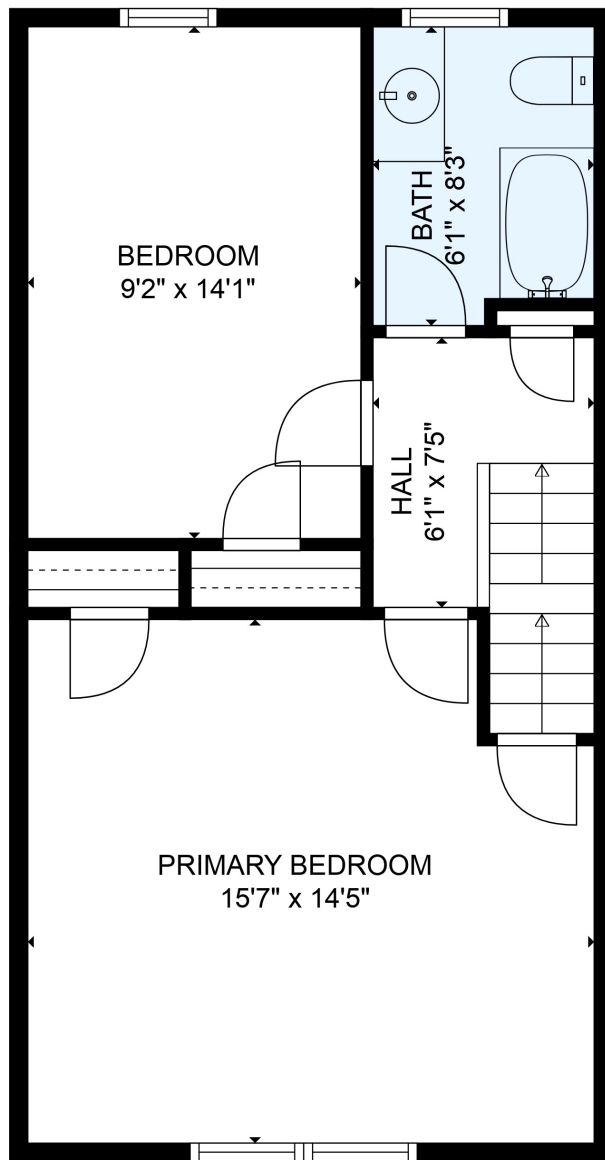

TOTAL: 978 sq. ft
 FLOOR 1: 484 sq. ft, FLOOR 2: 481 sq. ft, FLOOR 3: 13 sq. ft
 EXCLUDED AREAS: GARAGE: 161 sq. ft, PATIO: 50 sq. ft, PORCH: 60 sq. ft,
 FIREPLACE: 7 sq. ft, ATTIC: 151 sq. ft, LOW CEILING: 105 sq. ft

MEASUREMENTS ARE DEEMED RELIABLE BUT ARE NOT GUARANTEED.

TOTAL: 978 sq. ft

FLOOR 1: 484 sq. ft, FLOOR 2: 481 sq. ft, FLOOR 3: 13 sq. ft
EXCLUDED AREAS: GARAGE: 161 sq. ft, PATIO: 50 sq. ft, PORCH: 60 sq. ft,
FIREPLACE: 7 sq. ft, ATTIC: 151 sq. ft, LOW CEILING: 105 sq. ft