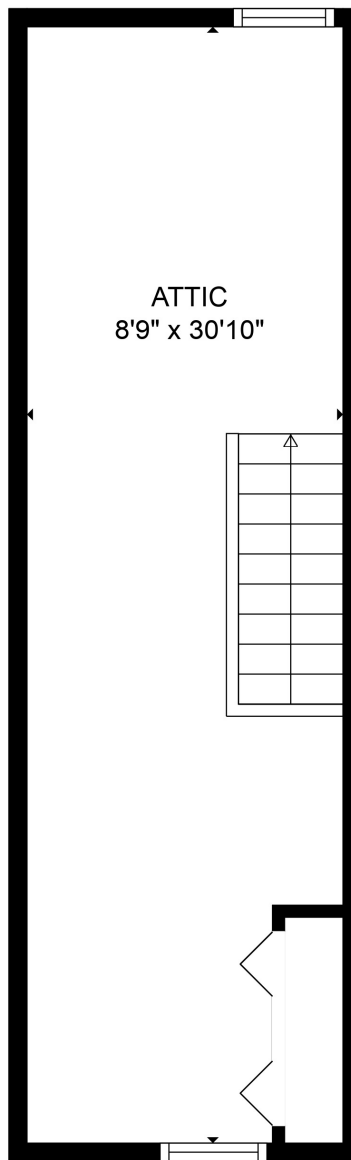

TOTAL: 978 sq. ft
 FLOOR 1: 484 sq. ft, FLOOR 2: 481 sq. ft, FLOOR 3: 13 sq. ft
 EXCLUDED AREAS: GARAGE: 161 sq. ft, PATIO: 50 sq. ft, PORCH: 60 sq. ft,
 FIREPLACE: 7 sq. ft, ATTIC: 151 sq. ft, LOW CEILING: 105 sq. ft

MEASUREMENTS ARE DEEMED RELIABLE BUT ARE NOT GUARANTEED.

TOTAL: 978 sq. ft

FLOOR 1: 484 sq. ft, FLOOR 2: 481 sq. ft, FLOOR 3: 13 sq. ft
EXCLUDED AREAS: GARAGE: 161 sq. ft, PATIO: 50 sq. ft, PORCH: 60 sq. ft,
FIREPLACE: 7 sq. ft, ATTIC: 151 sq. ft, LOW CEILING: 105 sq. ft