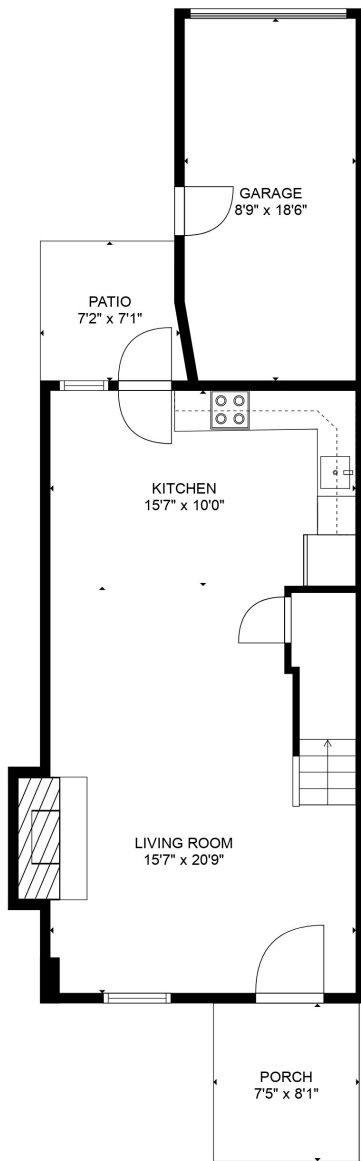

TOTAL: 978 sq. ft
 FLOOR 1: 484 sq. ft, FLOOR 2: 481 sq. ft, FLOOR 3: 13 sq. ft
 EXCLUDED AREAS: GARAGE: 161 sq. ft, PATIO: 50 sq. ft, PORCH: 60 sq. ft,
 FIREPLACE: 7 sq. ft, ATTIC: 151 sq. ft, LOW CEILING: 105 sq. ft

MEASUREMENTS ARE DEEMED RELIABLE BUT ARE NOT GUARANTEED.

TOTAL: 978 sq. ft

FLOOR 1: 484 sq. ft, FLOOR 2: 481 sq. ft, FLOOR 3: 13 sq. ft
EXCLUDED AREAS: GARAGE: 161 sq. ft, PATIO: 50 sq. ft, PORCH: 60 sq. ft,
FIREPLACE: 7 sq. ft, ATTIC: 151 sq. ft, LOW CEILING: 105 sq. ft