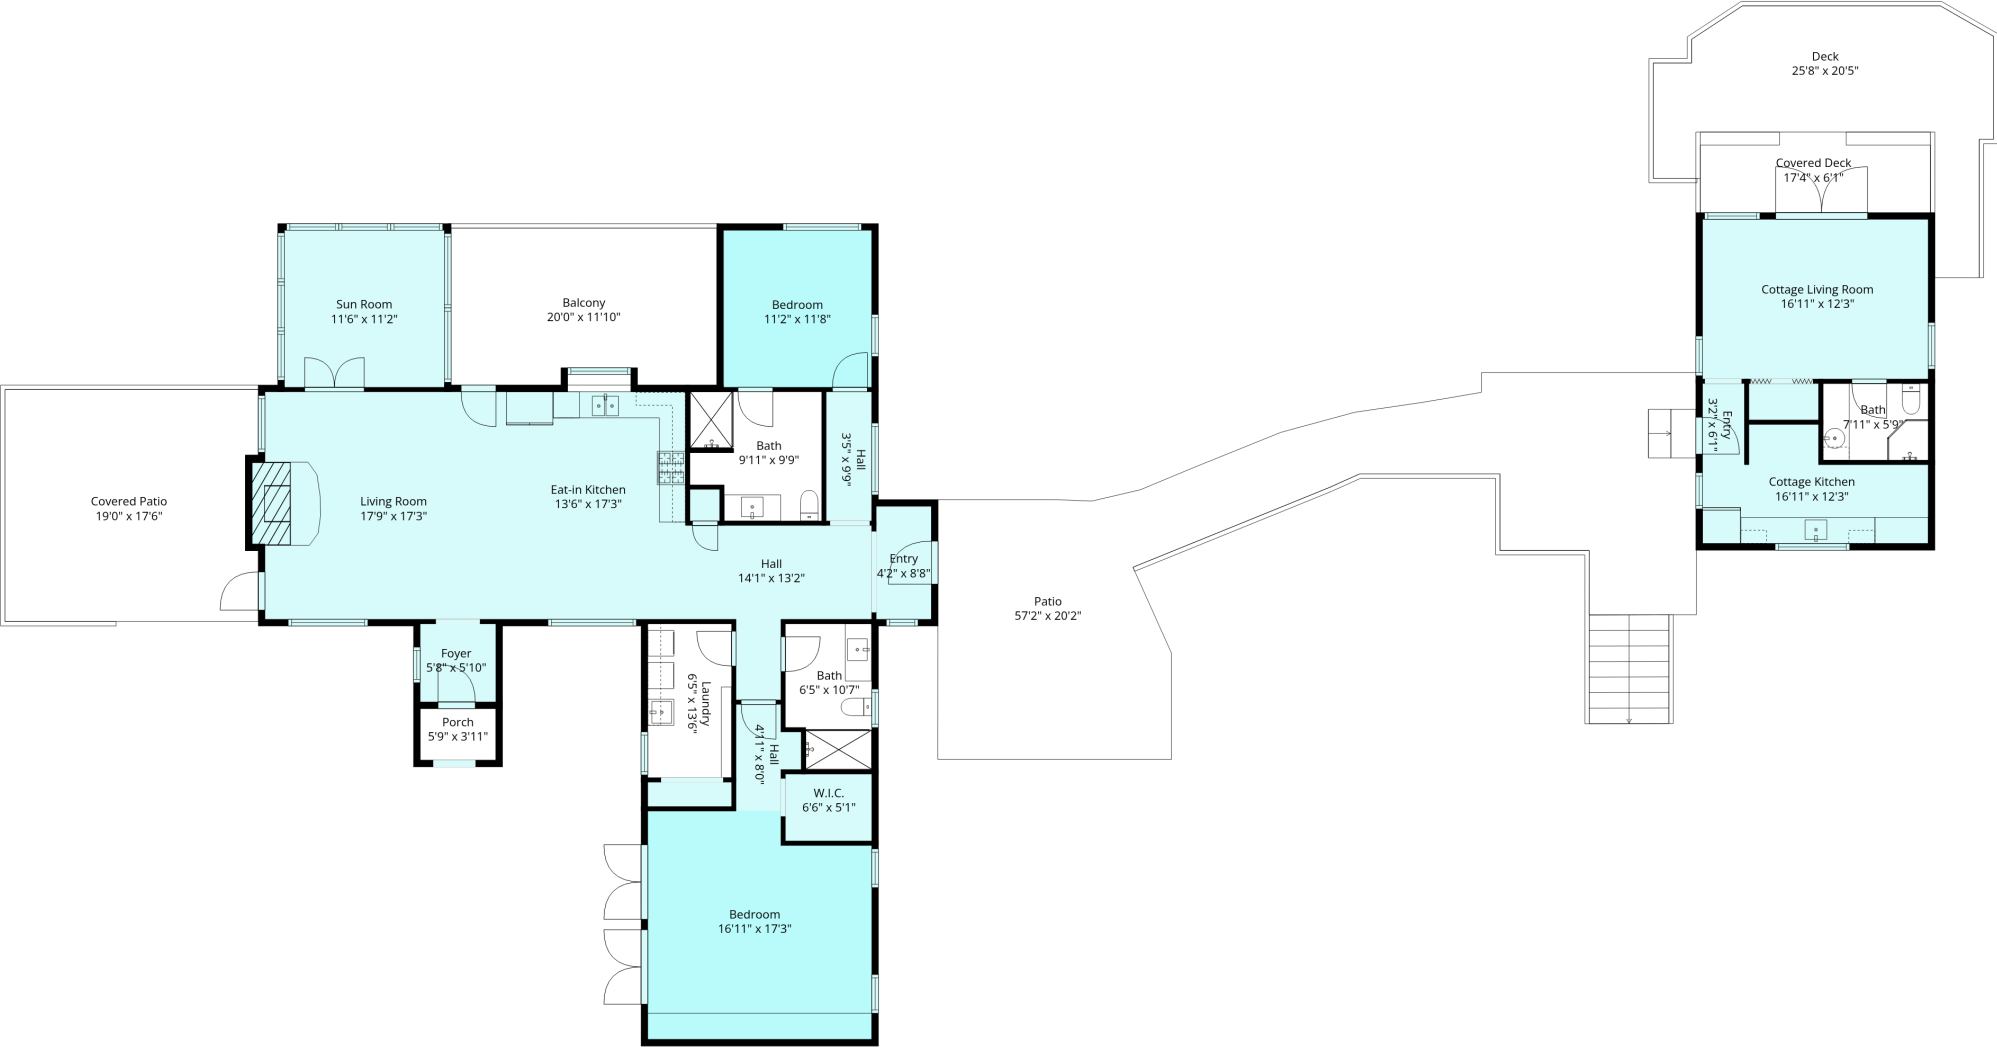

## Estimated Areas:

Main Floor: 2280 sq. ft  
Total: 2280 Sq. Ft