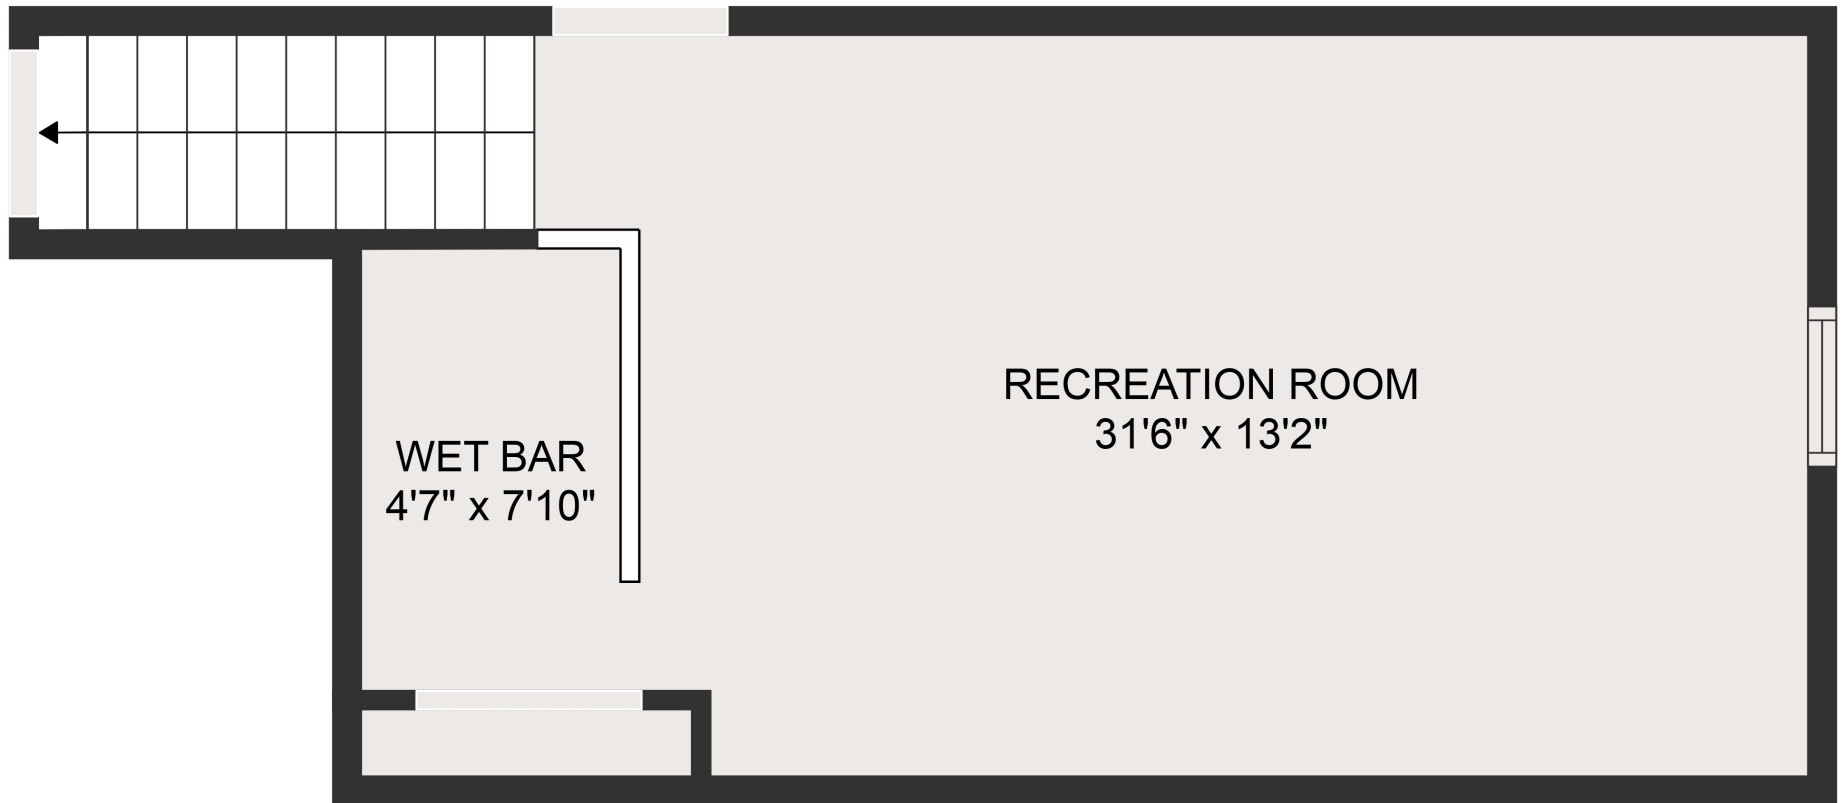

FLOOR 2

FLOOR 1

**TOTAL: 1392 sq. ft**  
 Below Ground: 359 sq. ft, FLOOR 2: 1033 sq. ft

MEASUREMENTS ARE DEEMED HIGHLY RELIABLE BUT NOT GUARANTEED.

**TOTAL: 1392 sq. ft**

Below Ground: 359 sq. ft, FLOOR 2: 1033 sq. ft

MEASUREMENTS ARE DEEMED HIGHLY RELIABLE BUT NOT GUARANTEED.

**TOTAL: 1392 sq. ft**

Below Ground: 359 sq. ft, FLOOR 2: 1033 sq. ft

MEASUREMENTS ARE DEEMED HIGHLY RELIABLE BUT NOT GUARANTEED.