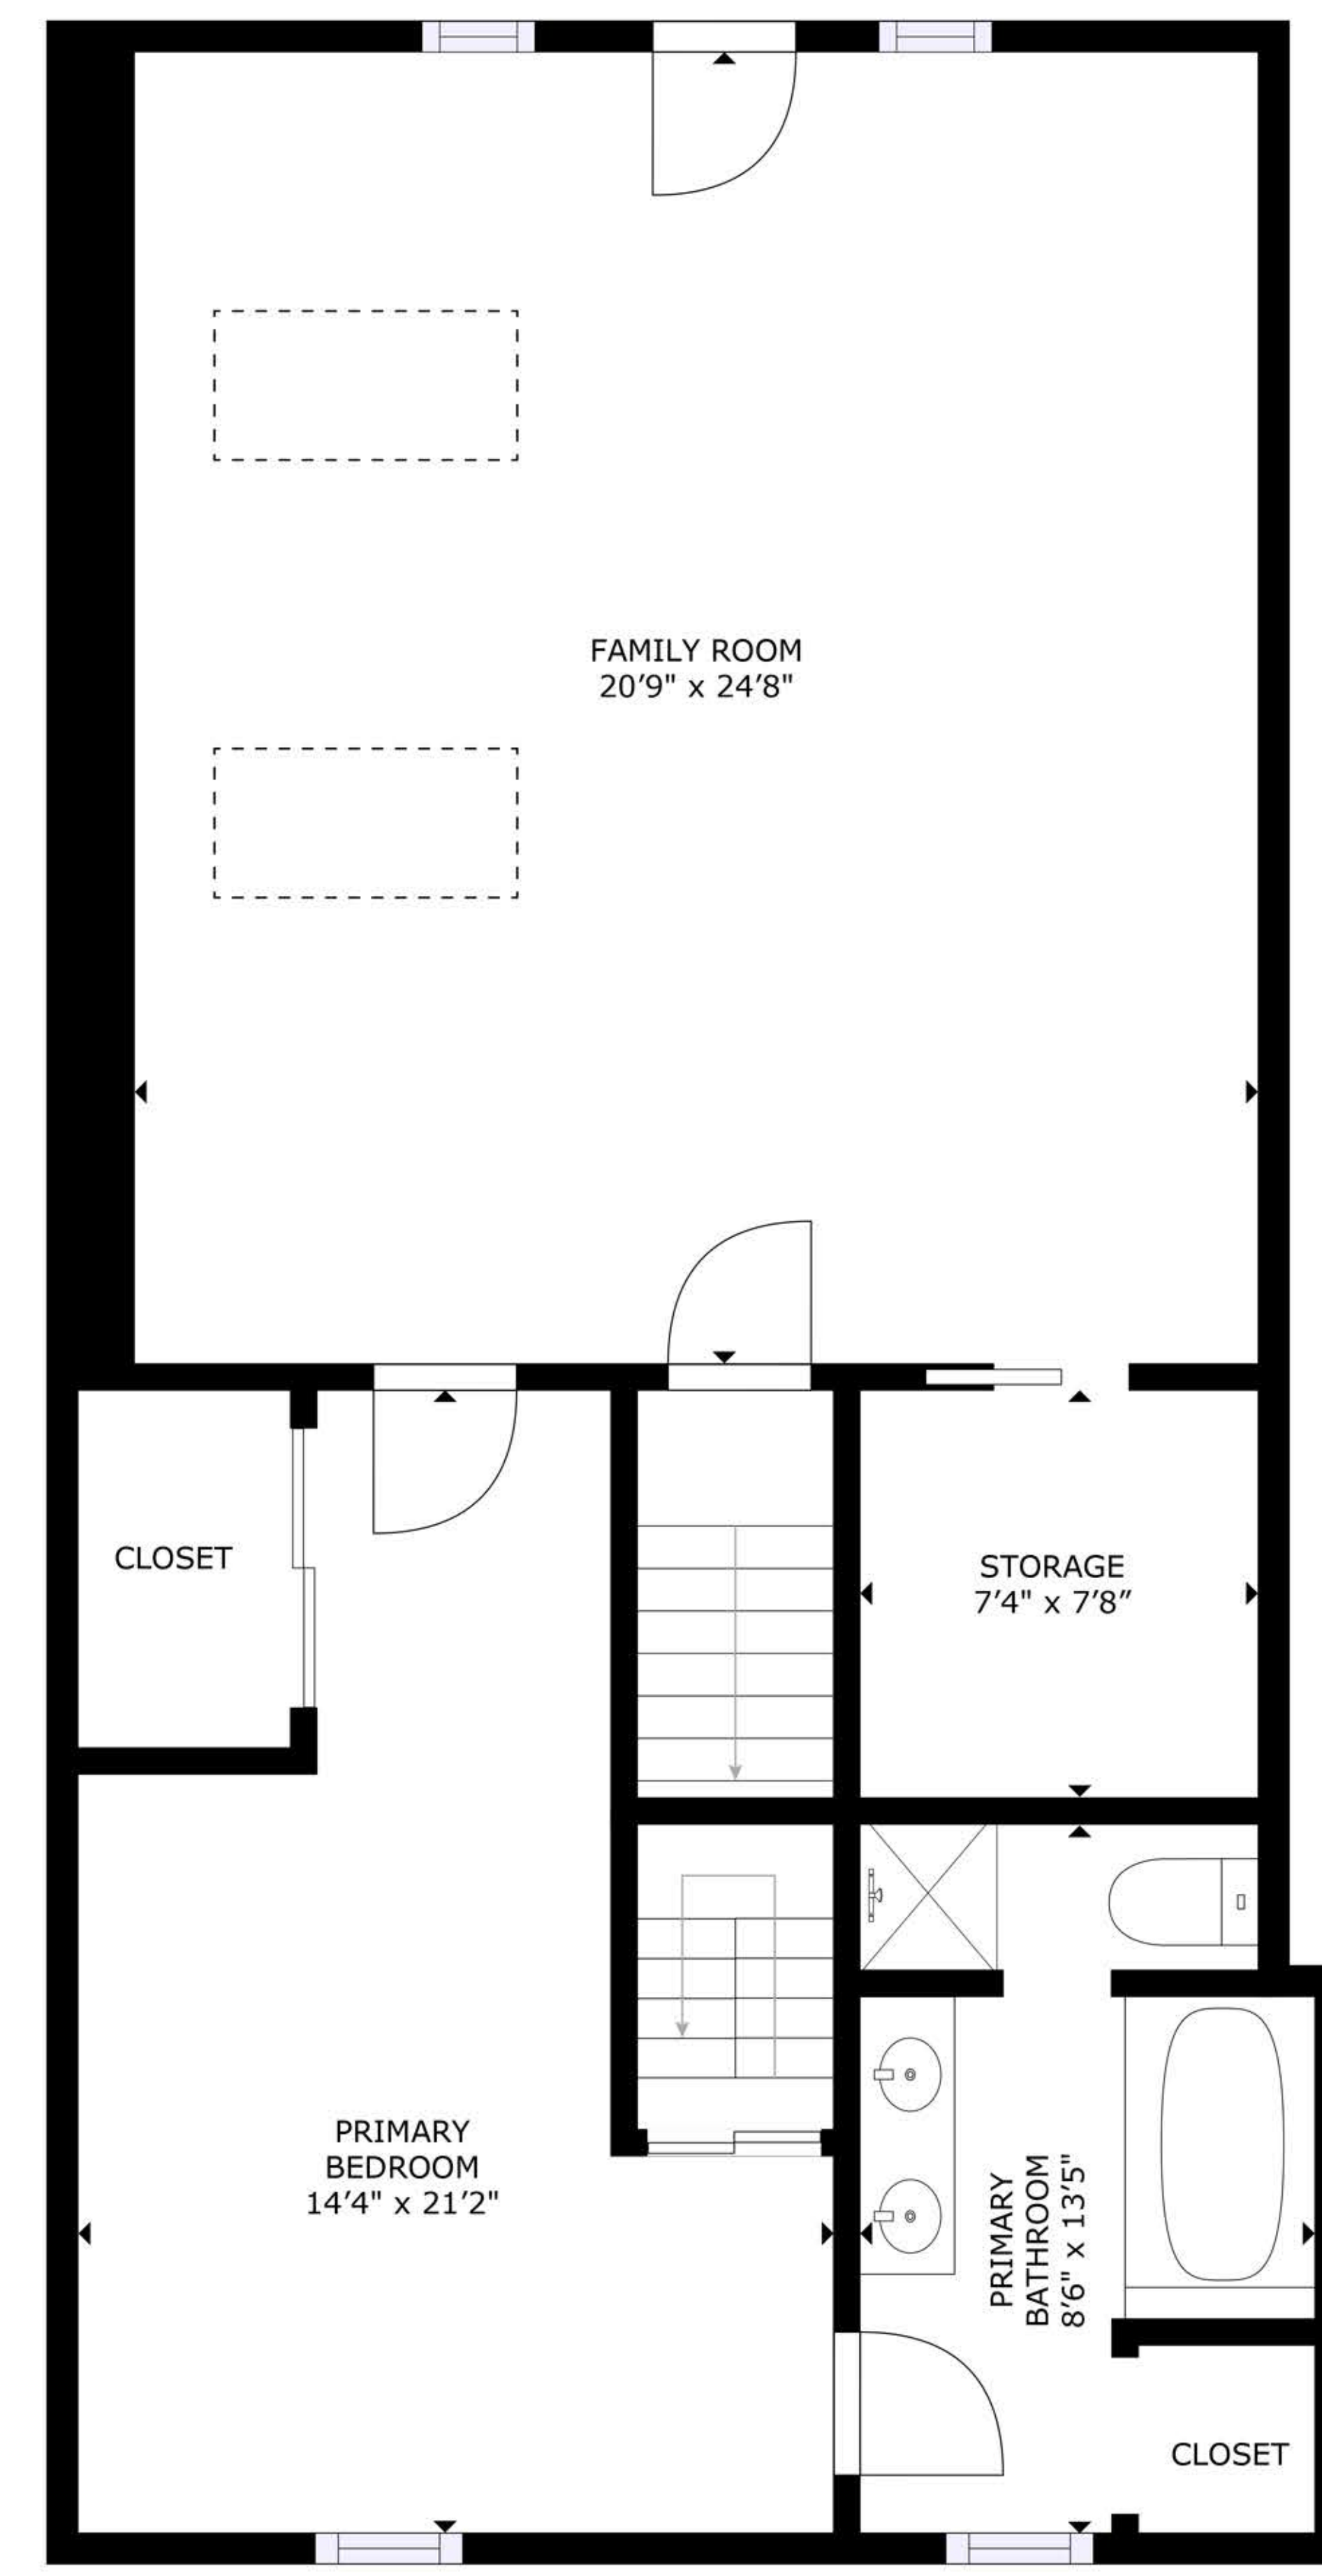

FLOOR 1

FLOOR 2

FLOOR 3

GROSS INTERNAL AREA  
 FLOOR 1: 1,919 sq. ft, FLOOR 2: 969 sq. ft  
 FLOOR 3: 107 sq. ft, TOTAL: 2,995 sq. ft  
 SIZES AND DIMENSIONS ARE APPROXIMATE, ACTUAL MAY VARY.