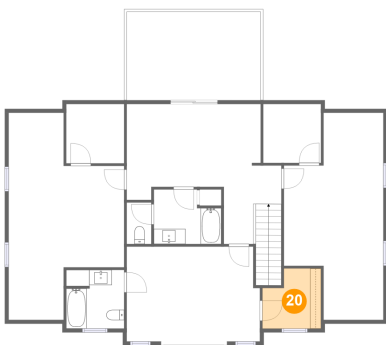

20 Floor 2 - W.I.C.

Dimensions: 7'8" x 7'11"
Area: 53 sq. ft
Counted as living area: Yes

Heated: Yes
Finished: Yes
Enclosed: Yes
Contiguous: Yes
Permitted: Yes
Wet space: No
Addition: No
Conversion: No