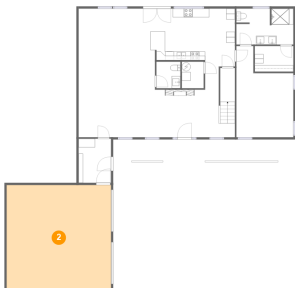

2 Floor 1 - Garage

Dimensions: 23'11" x 23'9"
Area: 567 sq. ft
Counted as living area: No

Heated: No
Finished: No
Enclosed: Yes
Contiguous: Yes
Permitted: Yes
Wet space: No
Addition: No
Conversion: No