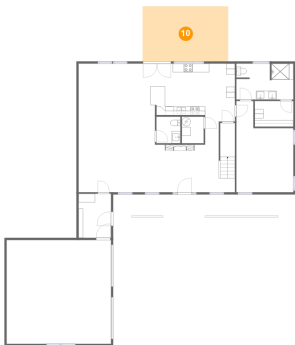

10 Floor 1 - Patio

Dimensions: 19'7" x 12'7"
Area: 248 sq. ft
Counted as living area: No

Heated: No
Finished: Yes
Enclosed: No
Contiguous: Yes
Permitted: Yes
Wet space: No
Addition: No
Conversion: No