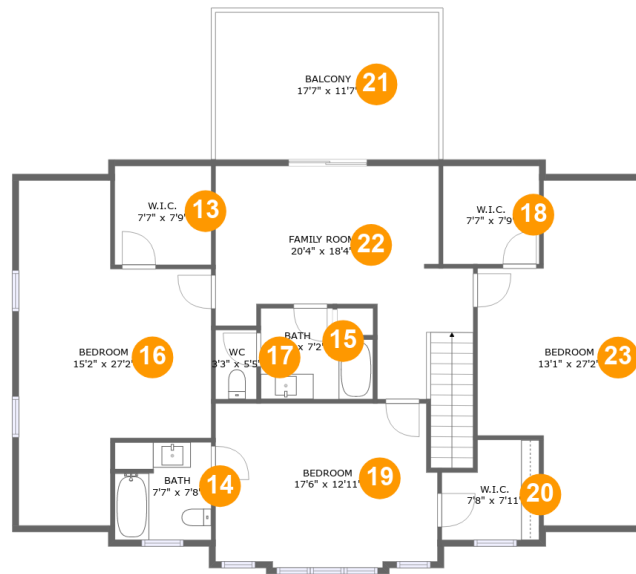

1075 Golf View Court, Huddleston, Bedford County, Virginia, United States, 24104

Room dimensions

Floor 2

Total sqft: 1730 Living area: 1417

#		Dimensions	sqft	Counted as living area
13	W.I.C.	7'7" x 7'9"	59 sq. ft	Yes
14	Bath	7'7" x 7'8"	57 sq. ft	Yes
15	Bath	8'10" x 7'2"	55 sq. ft	Yes
16	Bedroom	15'2" x 27'2"	259 sq. ft	Yes
17	WC	3'3" x 5'5"	18 sq. ft	Yes
18	W.I.C.	7'7" x 7'9"	59 sq. ft	Yes
19	Bedroom	17'6" x 12'11"	217 sq. ft	Yes
20	W.I.C.	7'8" x 7'11"	53 sq. ft	Yes
21	Balcony	17'7" x 11'7"	204 sq. ft	No
22	Family Room	20'4" x 18'4"	278 sq. ft	Yes
23	Bedroom	13'1" x 27'2"	236 sq. ft	Yes