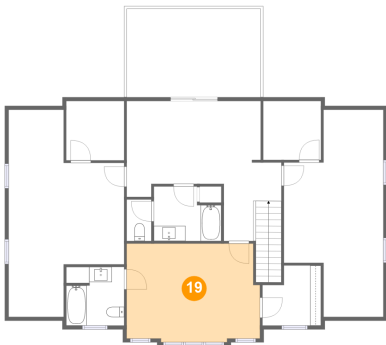

19 Floor 2 - Bedroom

Dimensions: 17'6" x 12'11"
Area: 217 sq. ft
Counted as living area: Yes

Heated: Yes
Finished: Yes
Enclosed: Yes
Contiguous: Yes
Permitted: Yes
Wet space: No
Addition: No
Conversion: No