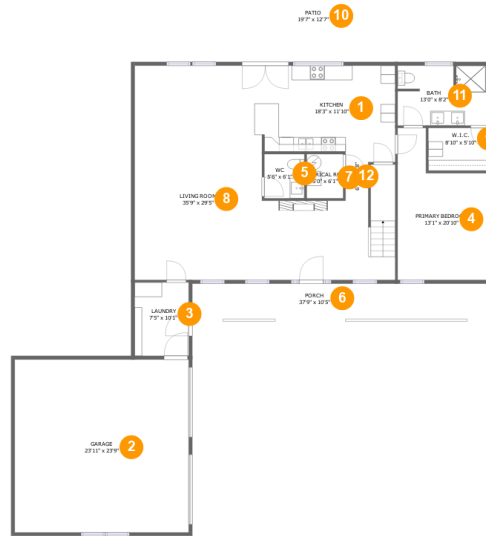

## Property summary

 **1** Garages

 **4** Bedrooms

 **3** Bathrooms

 **1** Half baths

 **2** Floors

 **2,972** Gross living area sqft

 **4,409** Total sqft

## Room dimensions