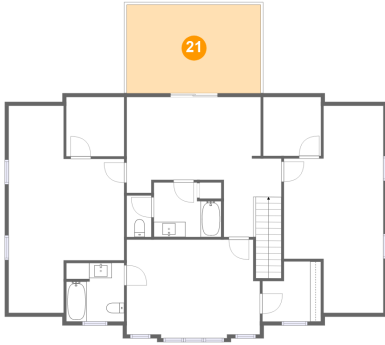

1075 Golf View Court, Huddleston, Bedford County, Virginia, United States, 24104

21 Floor 2 - Balcony

Dimensions: 17'7" x 11'7"
Area: 204 sq. ft
Counted as living area: No

Heated: No
Finished: Yes
Enclosed: No
Contiguous: Yes
Permitted: Yes
Wet space: No
Addition: No
Conversion: No