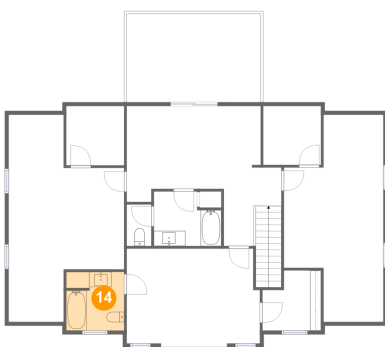

14 Floor 2 - Bath

Dimensions: 7'7" x 7'8"
Area: 57 sq. ft
Counted as living area: Yes

Heated: Yes
Finished: Yes
Enclosed: Yes
Contiguous: Yes
Permitted: Yes
Wet space: Yes
Addition: No
Conversion: No