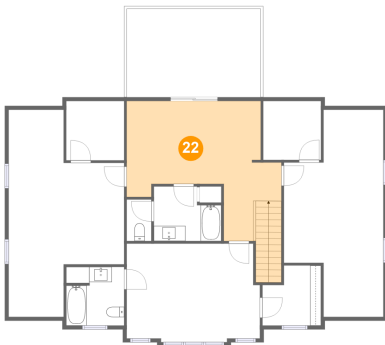

22 Floor 2 - Family Room

Dimensions: 20'4" x 18'4"
Area: 278 sq. ft
Counted as living area: Yes

Heated: Yes
Finished: Yes
Enclosed: Yes
Contiguous: Yes
Permitted: Yes
Wet space: No
Addition: No
Conversion: No