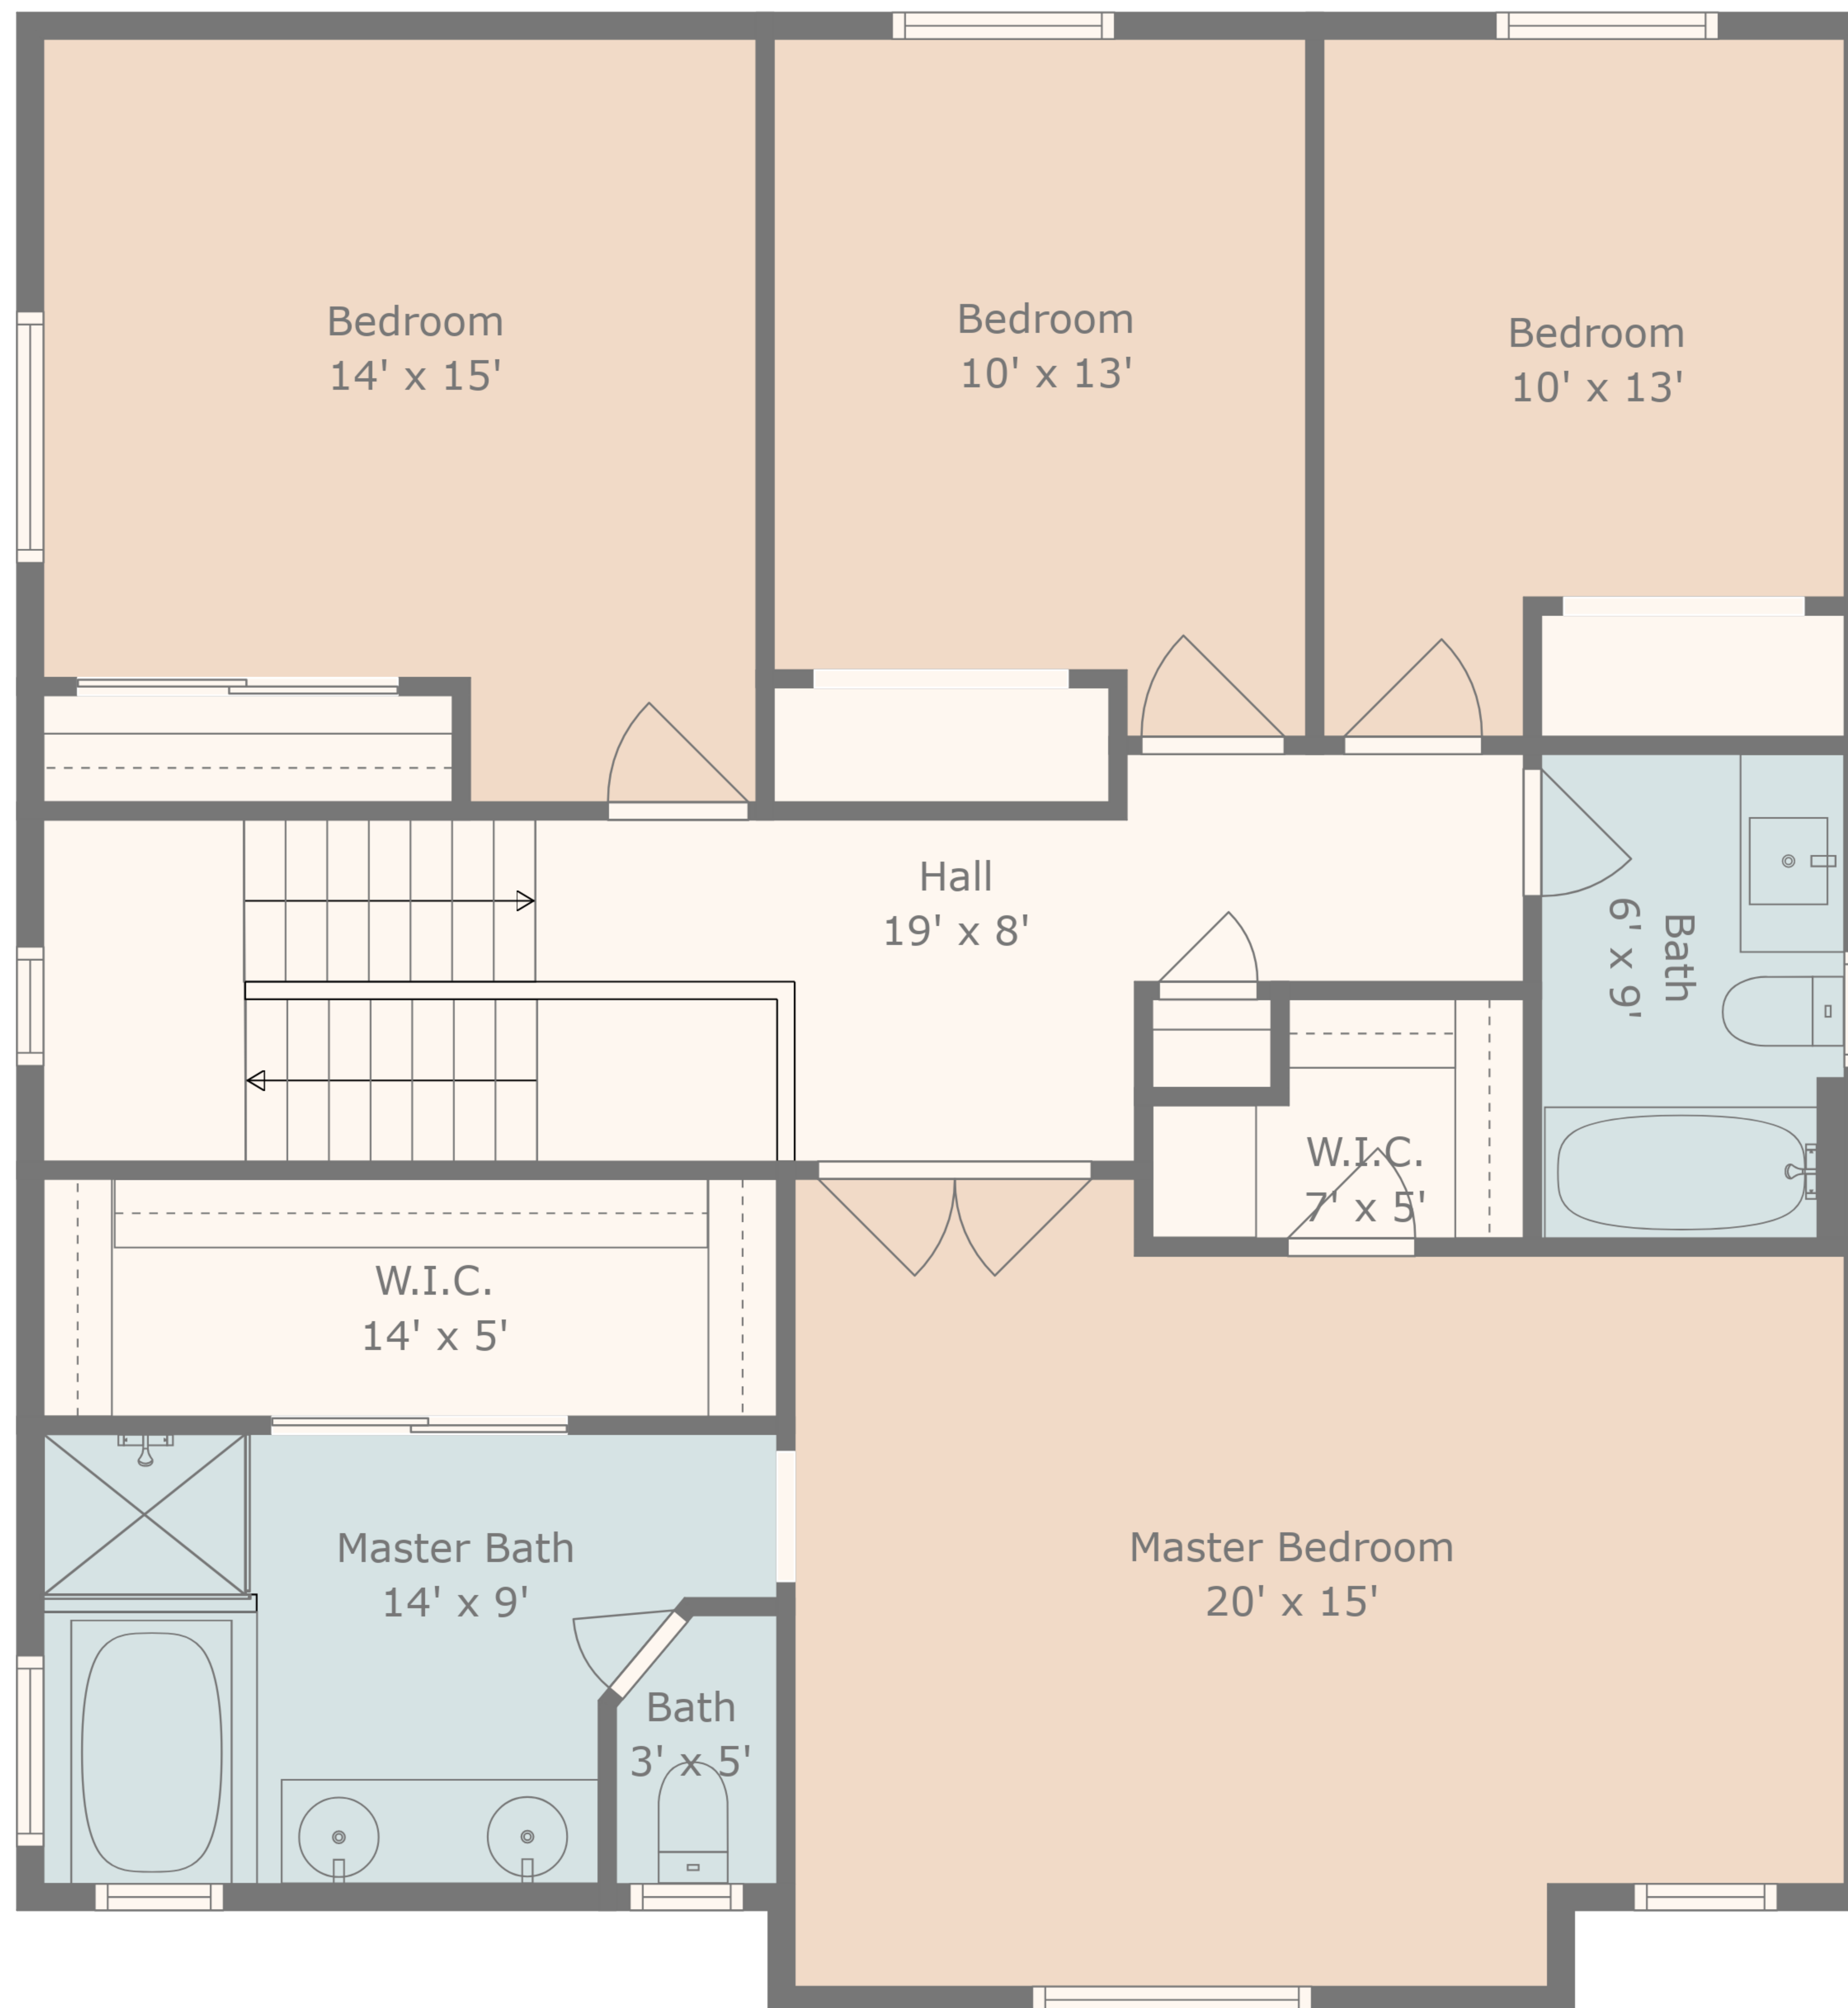

TOTAL: 2770 sq. ft

FLOOR 1: 672 sq. ft, FLOOR 2: 870 sq. ft, FLOOR 3: 1228 sq. ft

EXCLUDED AREAS: STORAGE: 77 sq. ft

TOTAL: 2770 sq. ft
FLOOR 1: 672 sq. ft, FLOOR 2: 870 sq. ft, FLOOR 3: 1228 sq. ft
EXCLUDED AREAS: STORAGE: 77 sq. ft

TOTAL: 2770 sq. ft
FLOOR 1: 672 sq. ft, FLOOR 2: 870 sq. ft, FLOOR 3: 1228 sq. ft
EXCLUDED AREAS: STORAGE: 77 sq. ft

Floor 2

Floor 3

Floor 1

TOTAL: 2770 sq. ft
 FLOOR 1: 672 sq. ft, FLOOR 2: 870 sq. ft, FLOOR 3: 1228 sq. ft
 EXCLUDED AREAS: STORAGE: 77 sq. ft