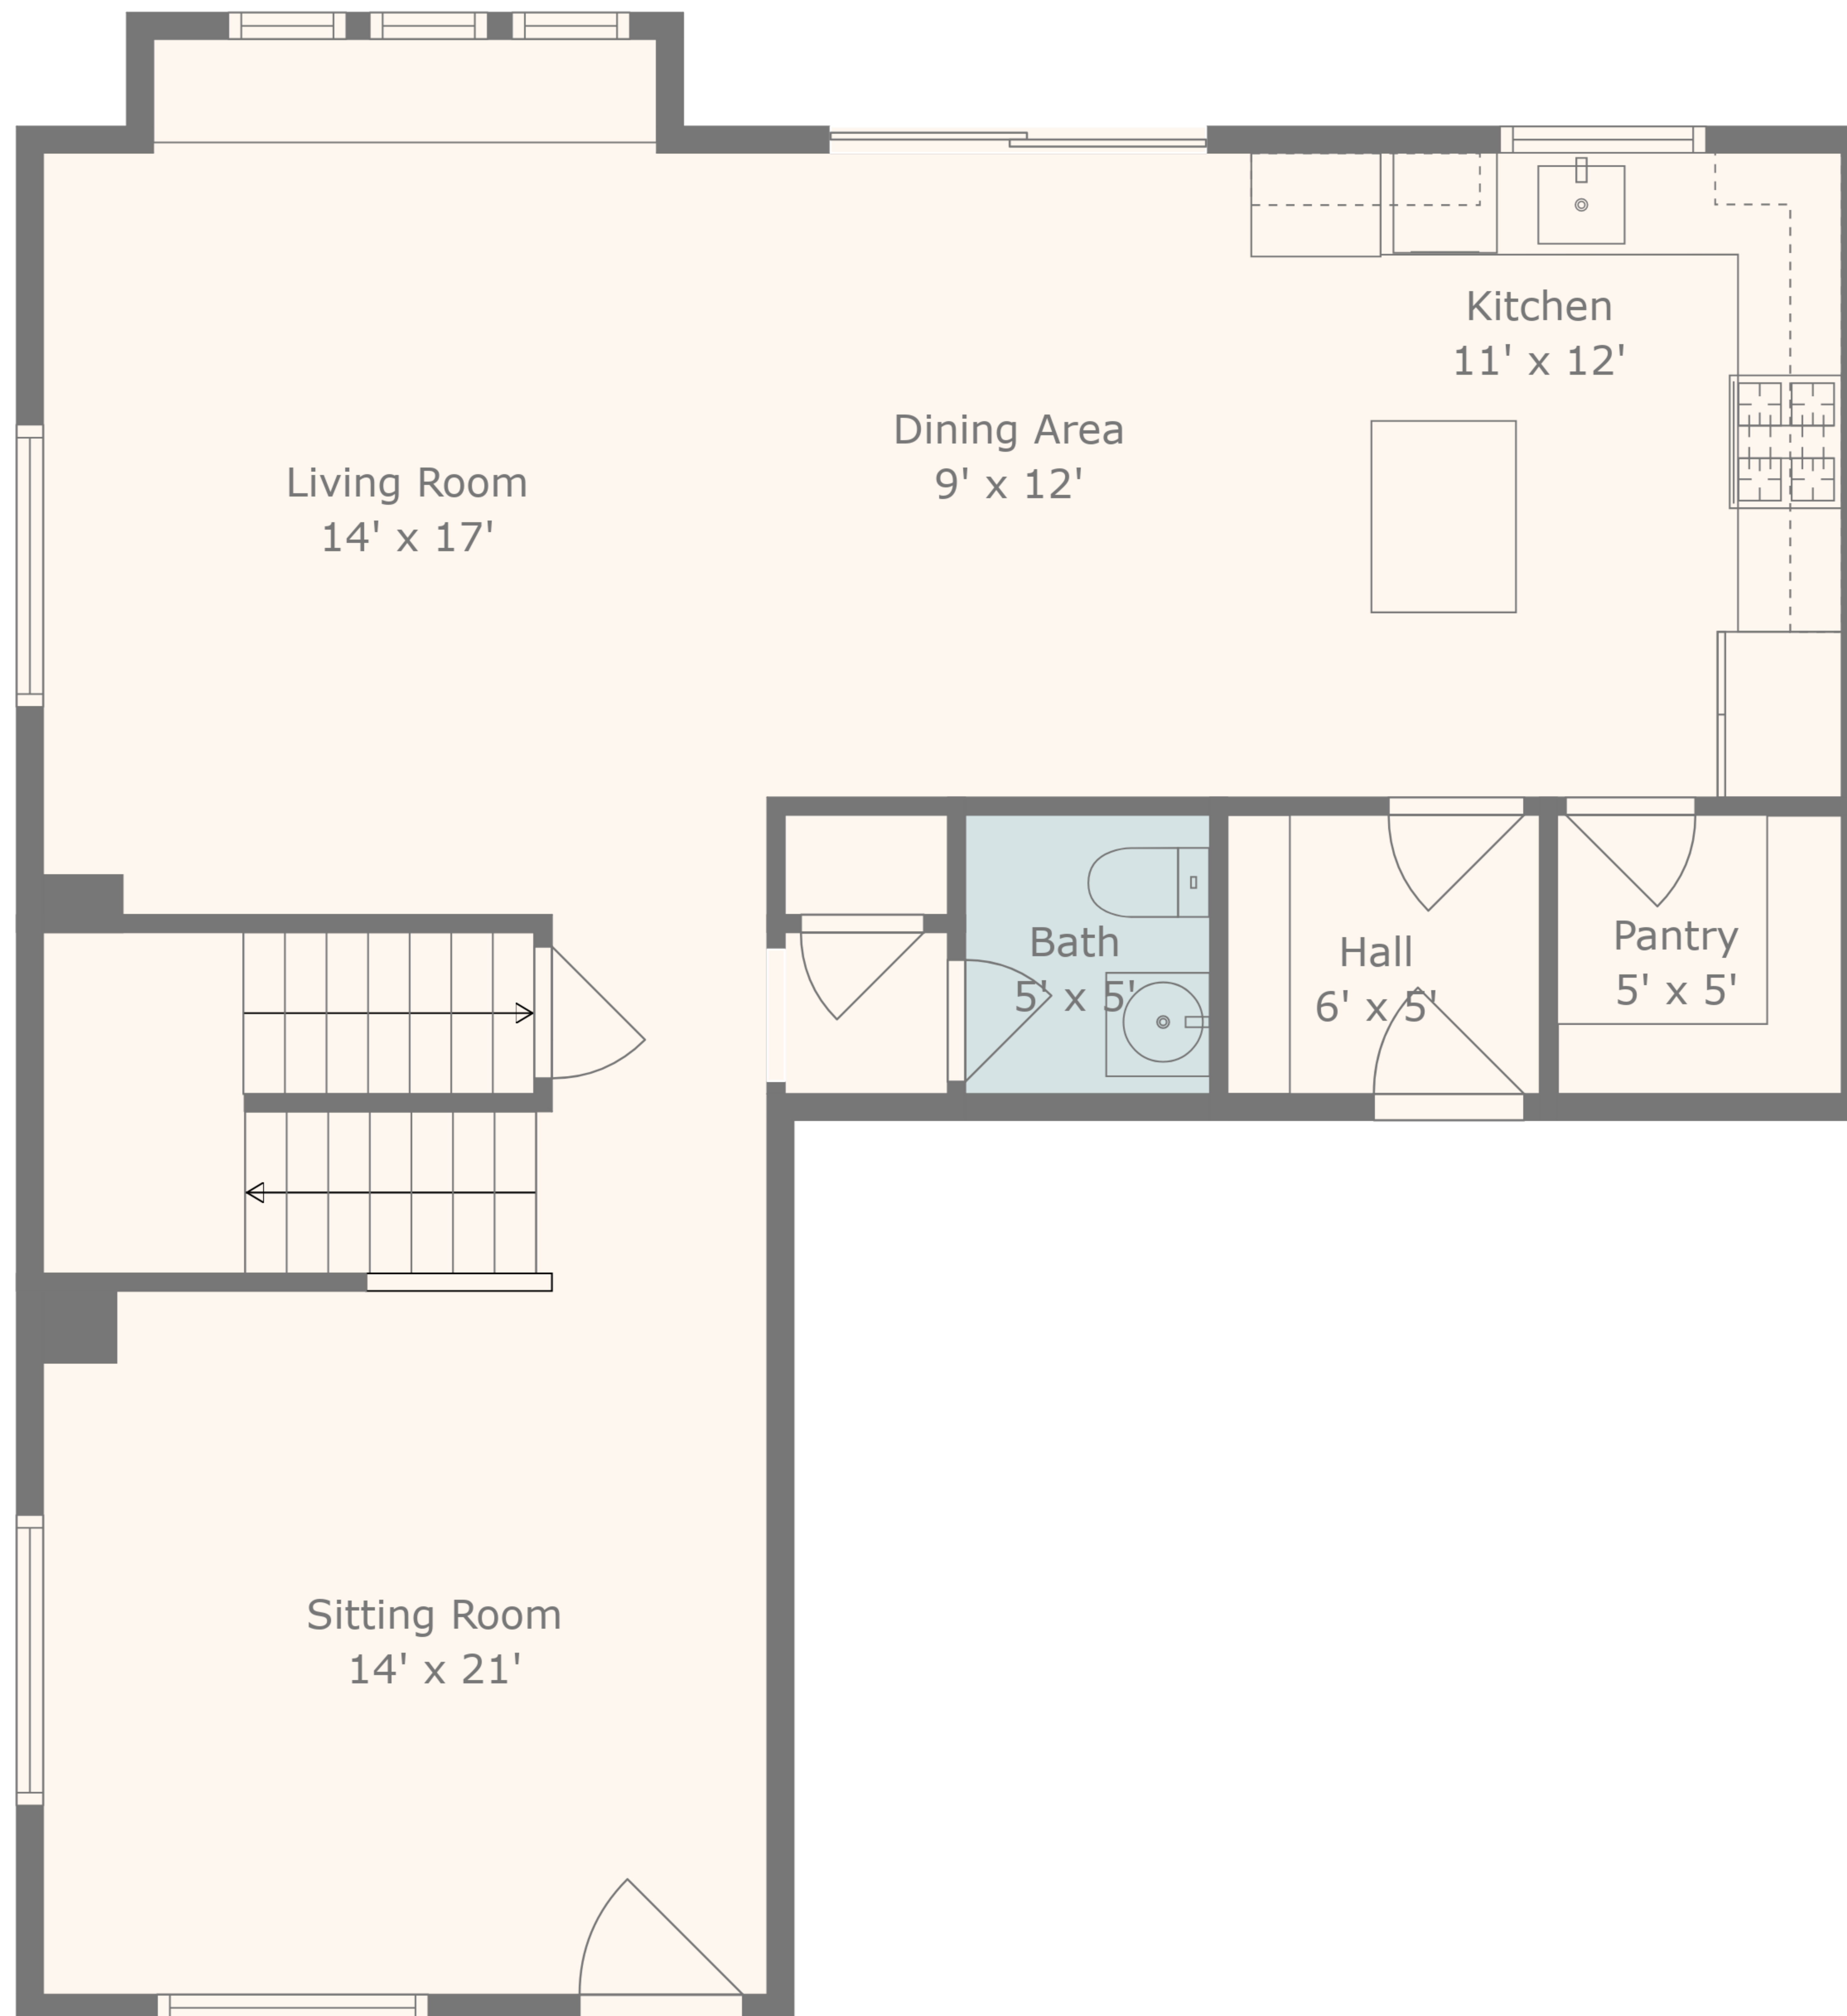

TOTAL: 2770 sq. ft

FLOOR 1: 672 sq. ft, FLOOR 2: 870 sq. ft, FLOOR 3: 1228 sq. ft

EXCLUDED AREAS: STORAGE: 77 sq. ft

TOTAL: 2770 sq. ft
FLOOR 1: 672 sq. ft, FLOOR 2: 870 sq. ft, FLOOR 3: 1228 sq. ft
EXCLUDED AREAS: STORAGE: 77 sq. ft

TOTAL: 2770 sq. ft
FLOOR 1: 672 sq. ft, FLOOR 2: 870 sq. ft, FLOOR 3: 1228 sq. ft
EXCLUDED AREAS: STORAGE: 77 sq. ft

Floor 2

Floor 3

Floor 1

TOTAL: 2770 sq. ft
 FLOOR 1: 672 sq. ft, FLOOR 2: 870 sq. ft, FLOOR 3: 1228 sq. ft
 EXCLUDED AREAS: STORAGE: 77 sq. ft