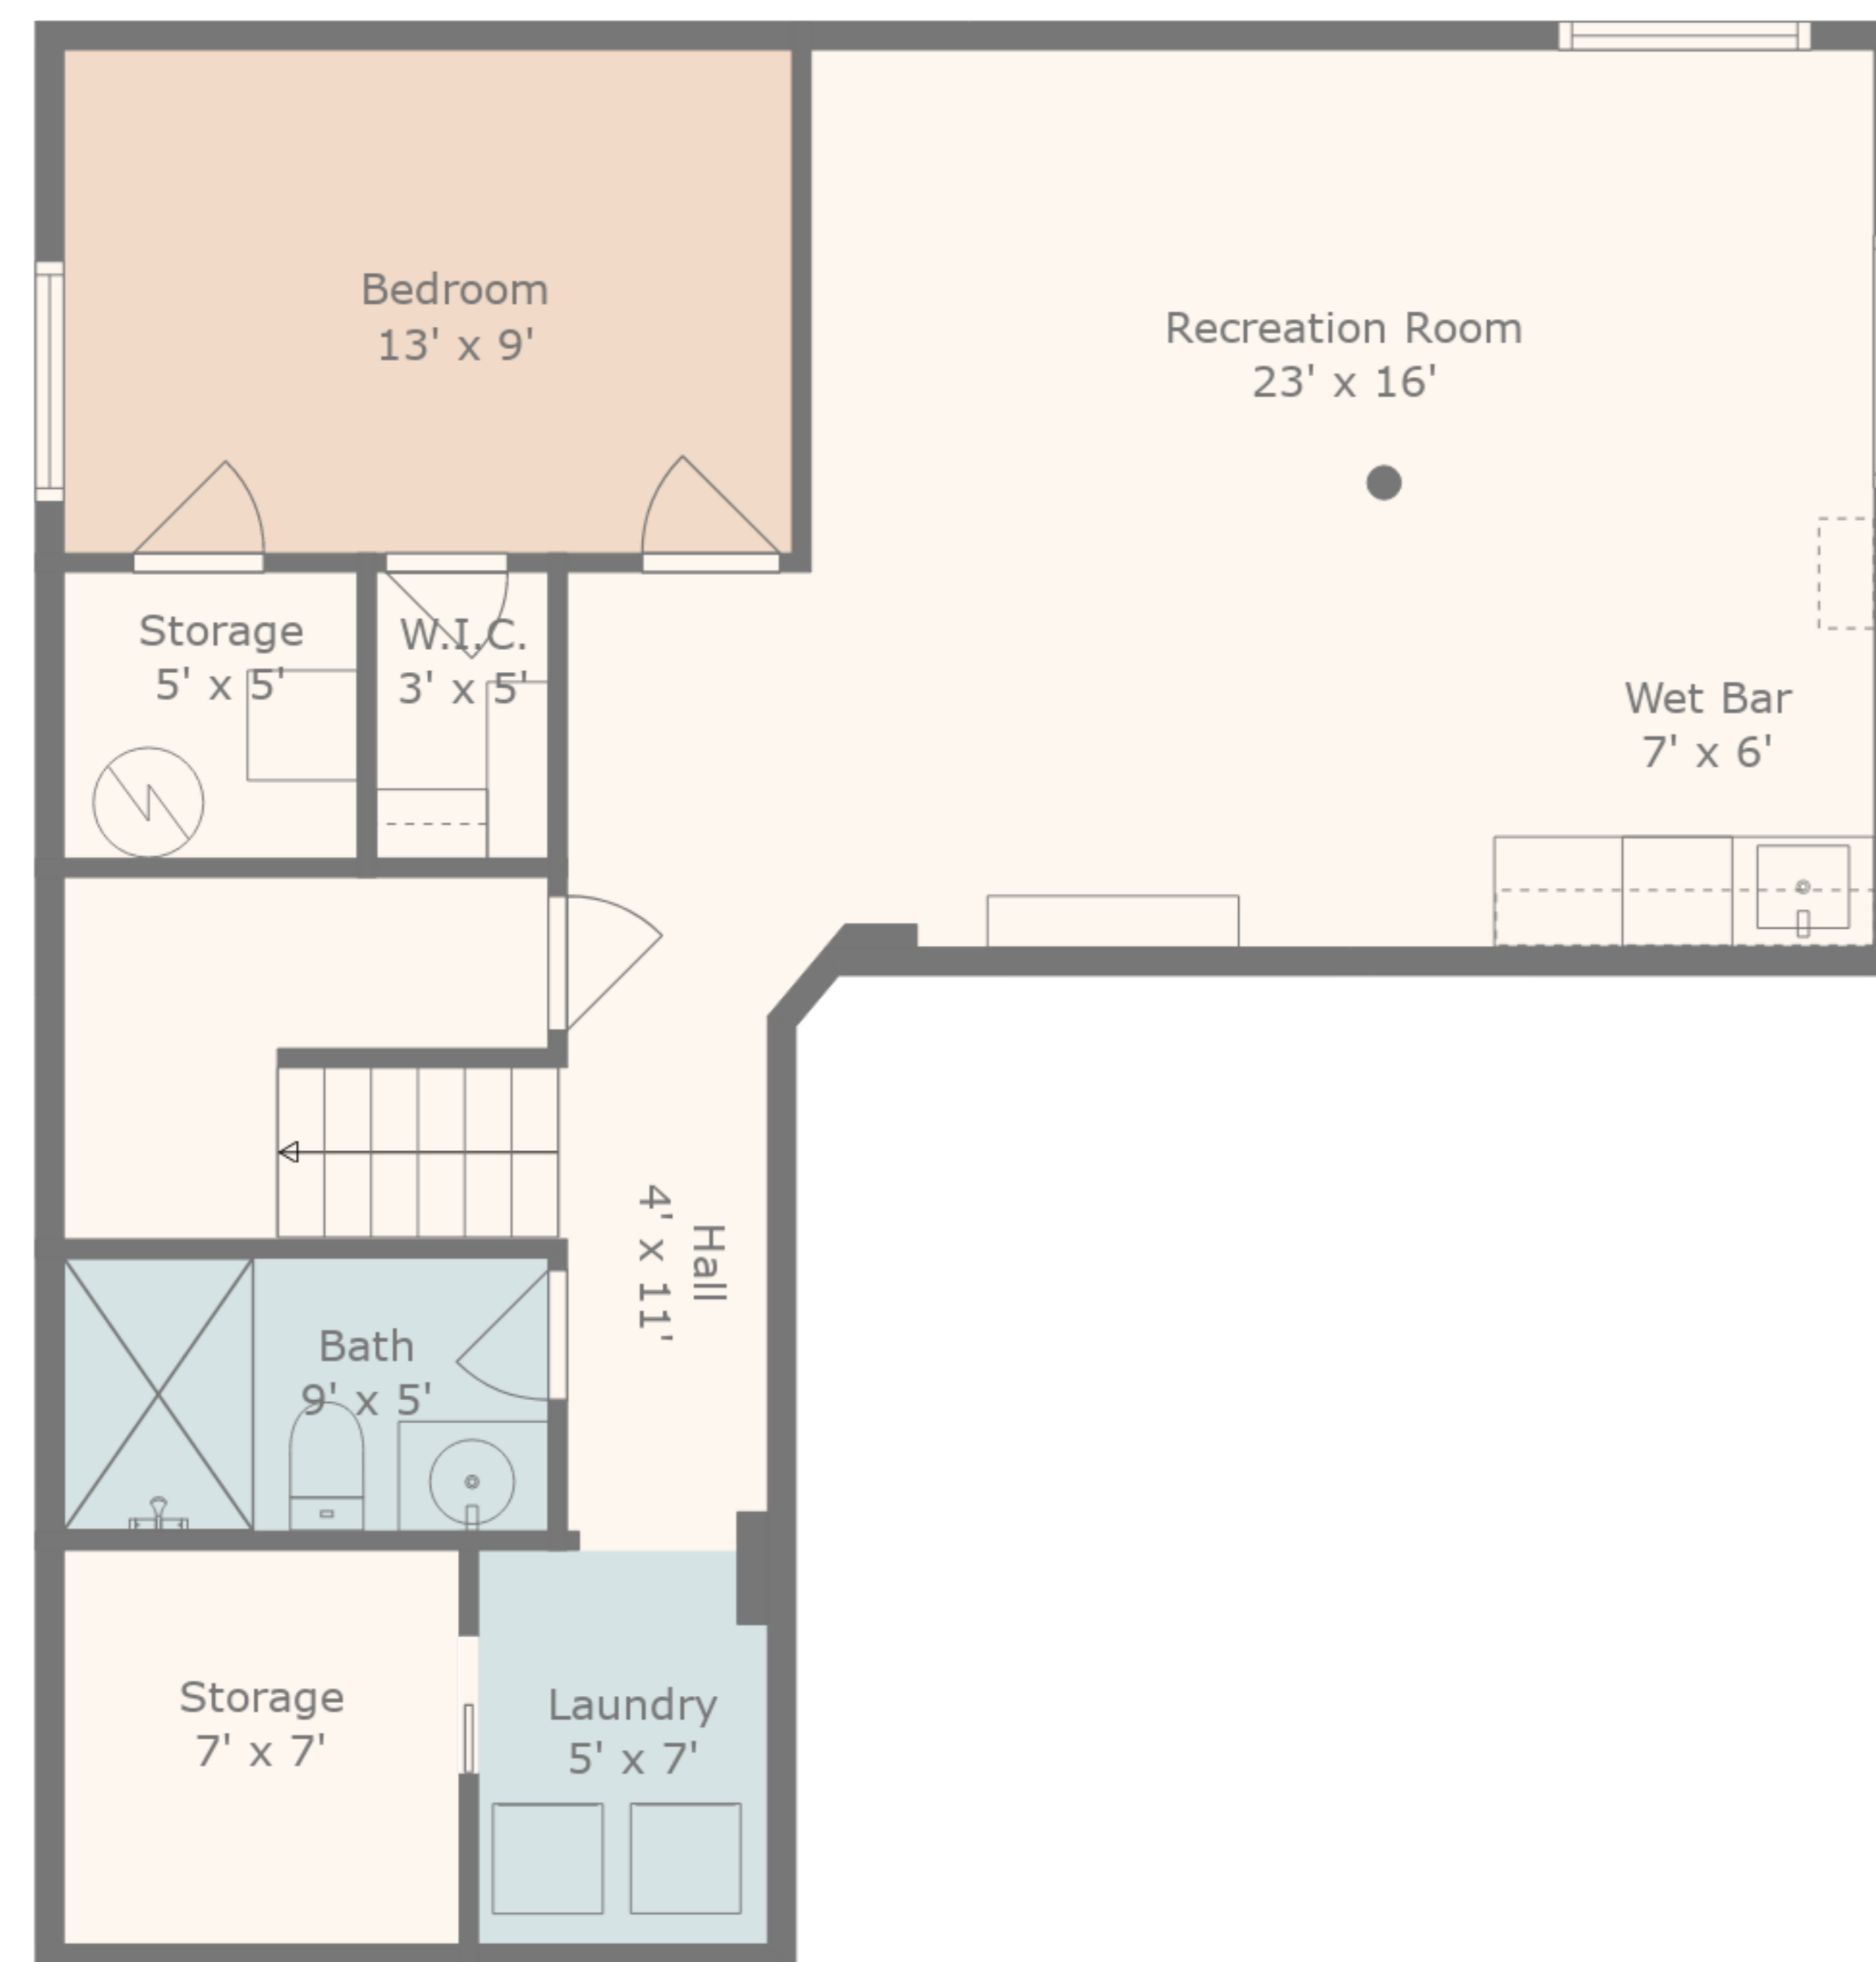

TOTAL: 2770 sq. ft

FLOOR 1: 672 sq. ft, FLOOR 2: 870 sq. ft, FLOOR 3: 1228 sq. ft

EXCLUDED AREAS: STORAGE: 77 sq. ft

TOTAL: 2770 sq. ft
FLOOR 1: 672 sq. ft, FLOOR 2: 870 sq. ft, FLOOR 3: 1228 sq. ft
EXCLUDED AREAS: STORAGE: 77 sq. ft

TOTAL: 2770 sq. ft
FLOOR 1: 672 sq. ft, FLOOR 2: 870 sq. ft, FLOOR 3: 1228 sq. ft
EXCLUDED AREAS: STORAGE: 77 sq. ft

Floor 2

Floor 3

Floor 1

TOTAL: 2770 sq. ft
 FLOOR 1: 672 sq. ft, FLOOR 2: 870 sq. ft, FLOOR 3: 1228 sq. ft
 EXCLUDED AREAS: STORAGE: 77 sq. ft