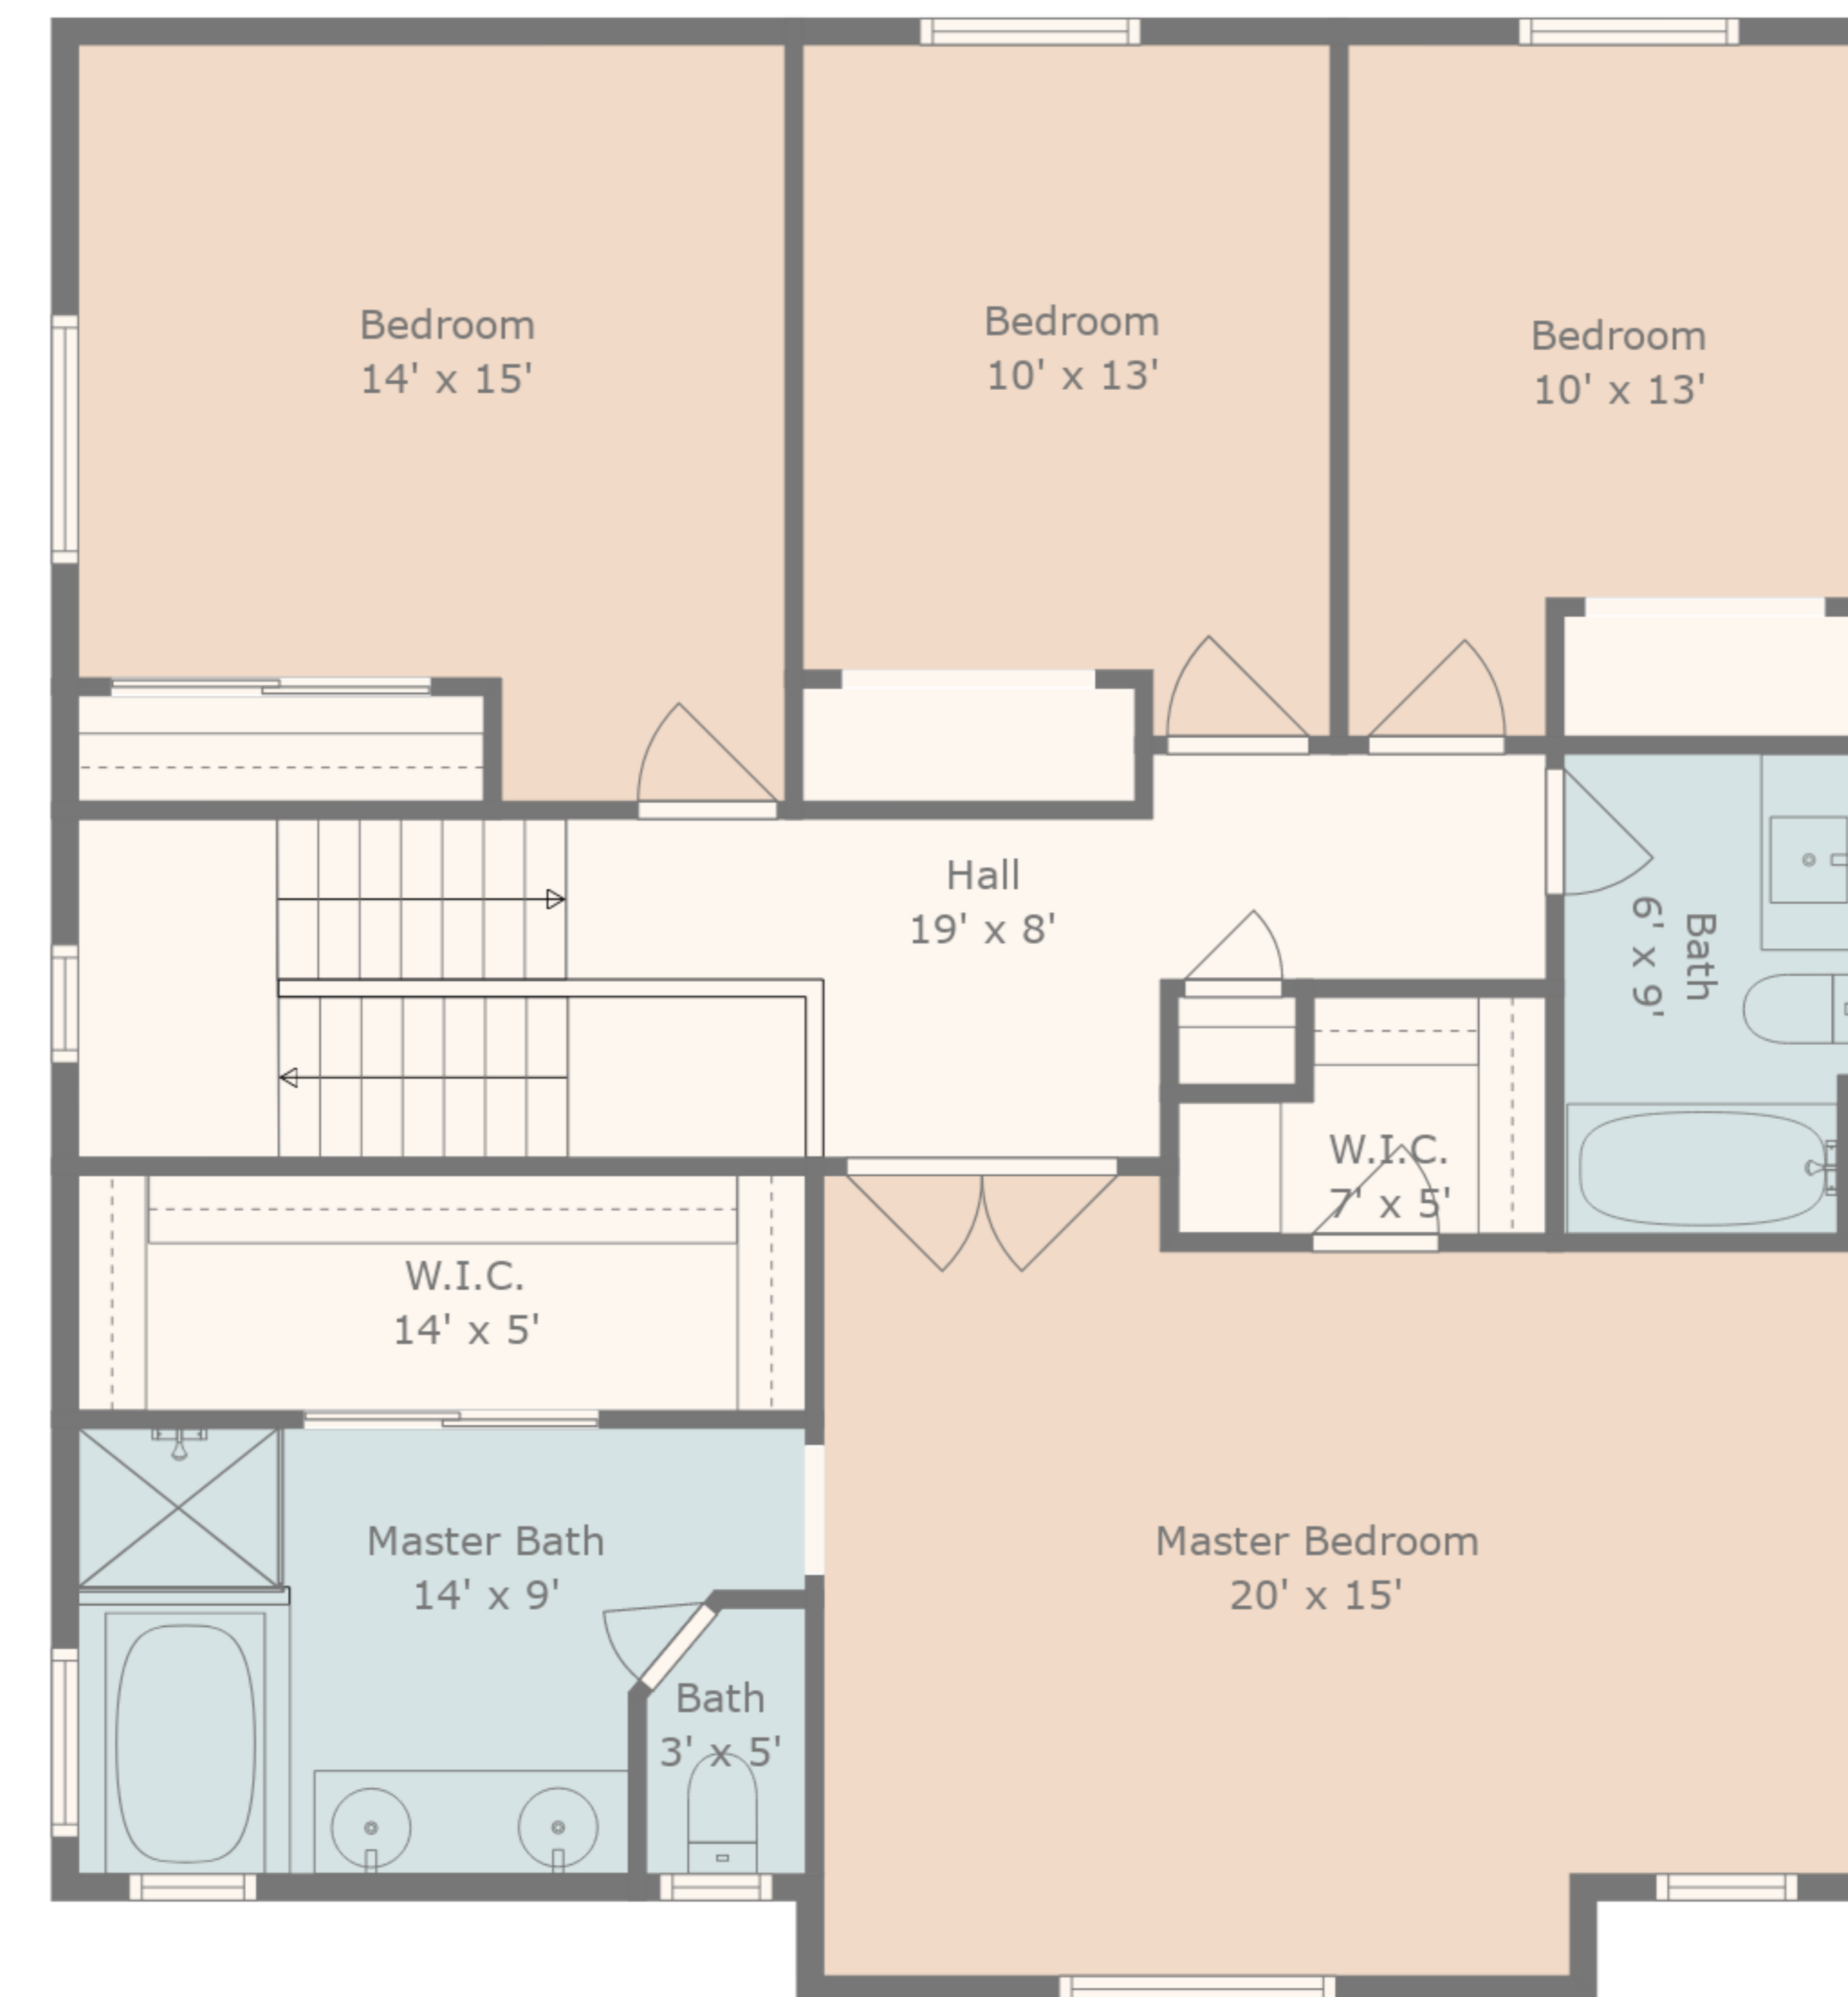

TOTAL: 2770 sq. ft

FLOOR 1: 672 sq. ft, FLOOR 2: 870 sq. ft, FLOOR 3: 1228 sq. ft

EXCLUDED AREAS: STORAGE: 77 sq. ft

TOTAL: 2770 sq. ft
FLOOR 1: 672 sq. ft, FLOOR 2: 870 sq. ft, FLOOR 3: 1228 sq. ft
EXCLUDED AREAS: STORAGE: 77 sq. ft

TOTAL: 2770 sq. ft
FLOOR 1: 672 sq. ft, FLOOR 2: 870 sq. ft, FLOOR 3: 1228 sq. ft
EXCLUDED AREAS: STORAGE: 77 sq. ft

Floor 2

Floor 3

Floor 1

TOTAL: 2770 sq. ft
 FLOOR 1: 672 sq. ft, FLOOR 2: 870 sq. ft, FLOOR 3: 1228 sq. ft
 EXCLUDED AREAS: STORAGE: 77 sq. ft