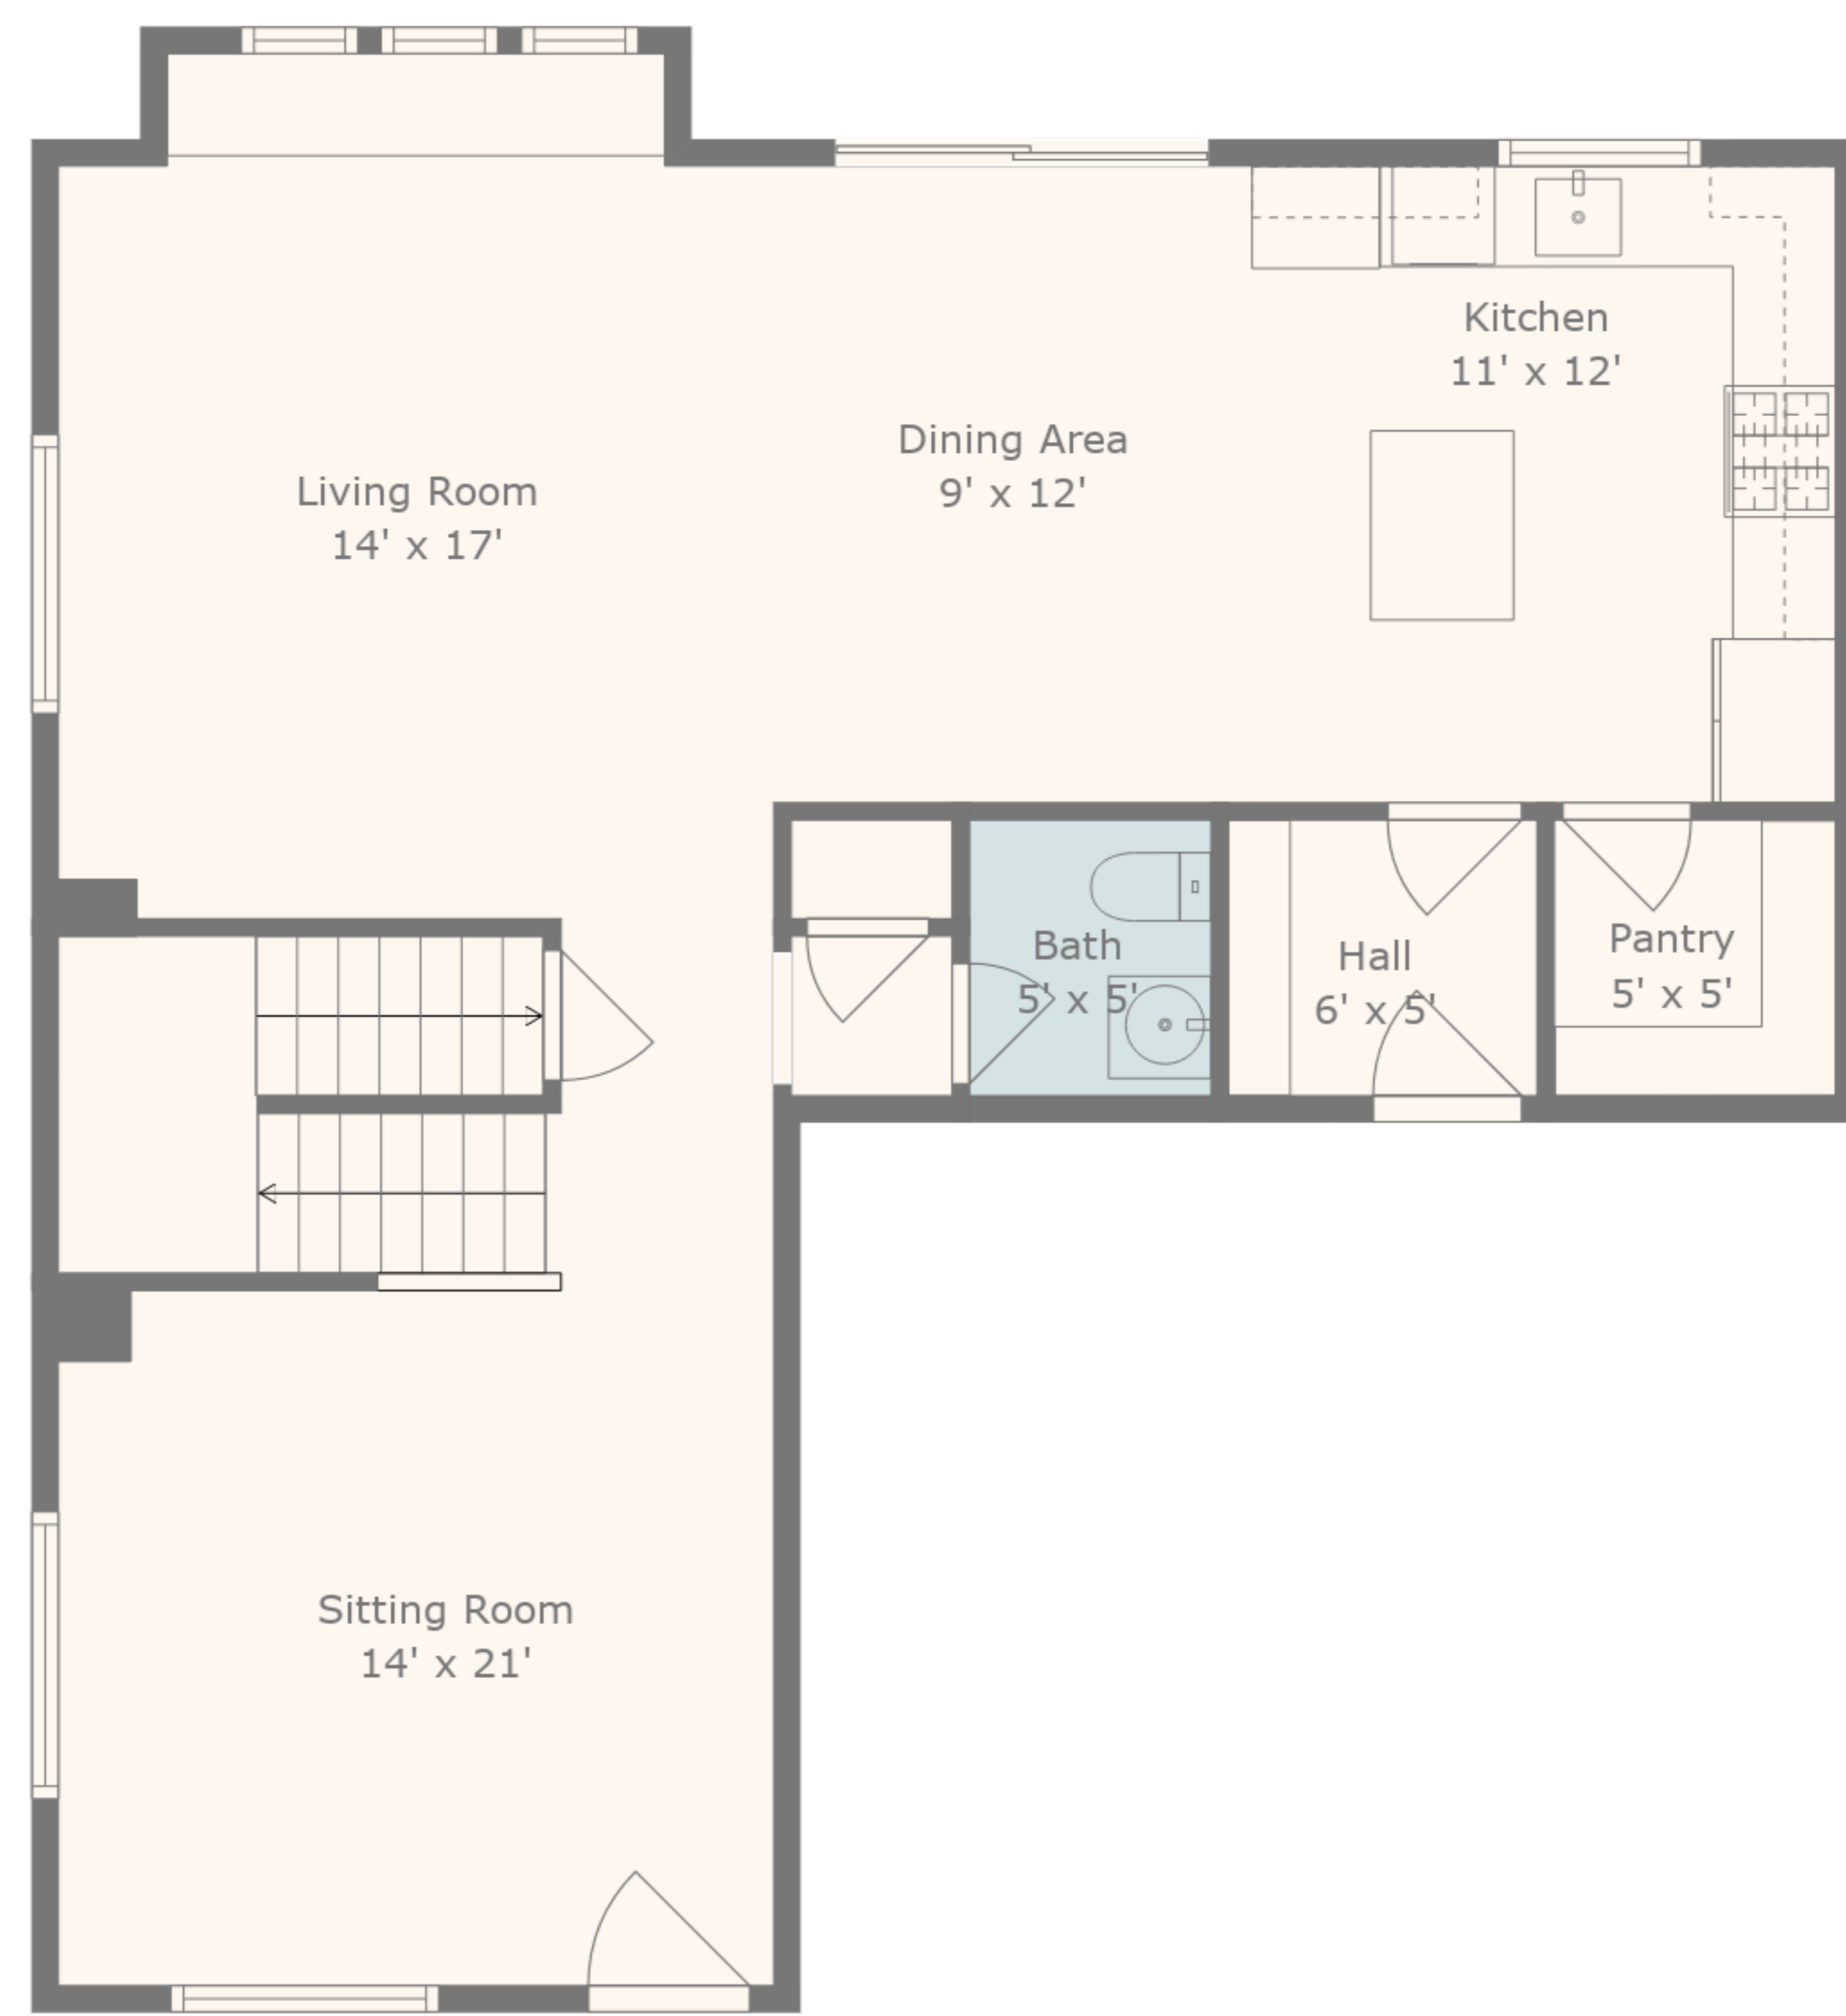

TOTAL: 2770 sq. ft

FLOOR 1: 672 sq. ft, FLOOR 2: 870 sq. ft, FLOOR 3: 1228 sq. ft

EXCLUDED AREAS: STORAGE: 77 sq. ft

TOTAL: 2770 sq. ft
FLOOR 1: 672 sq. ft, FLOOR 2: 870 sq. ft, FLOOR 3: 1228 sq. ft
EXCLUDED AREAS: STORAGE: 77 sq. ft

TOTAL: 2770 sq. ft
FLOOR 1: 672 sq. ft, FLOOR 2: 870 sq. ft, FLOOR 3: 1228 sq. ft
EXCLUDED AREAS: STORAGE: 77 sq. ft

Floor 2

Floor 3

Floor 1

TOTAL: 2770 sq. ft
 FLOOR 1: 672 sq. ft, FLOOR 2: 870 sq. ft, FLOOR 3: 1228 sq. ft
 EXCLUDED AREAS: STORAGE: 77 sq. ft