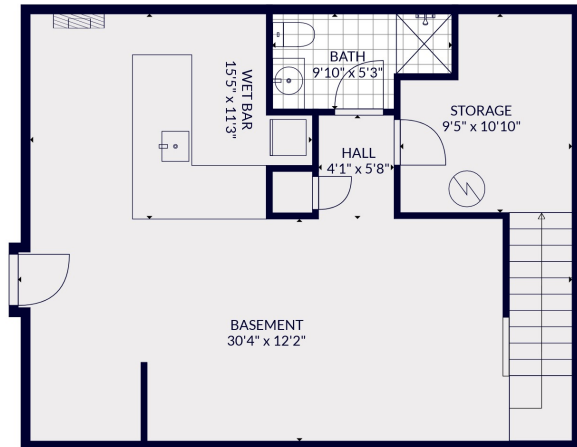

FLOOR 2

FLOOR 3

FLOOR 1

Total scanned area: 2839 sq. ft

MEASUREMENTS ARE CALCULATED BY CUBICASA TECHNOLOGY. DEEMED HIGHLY RELIABLE BUT NOT GUARANTEED.

Total scanned area: 2839 sq. ft

MEASUREMENTS ARE CALCULATED BY CUBICASA TECHNOLOGY. DEEMED HIGHLY RELIABLE BUT NOT GUARANTEED.

Total scanned area: 2839 sq. ft

MEASUREMENTS ARE CALCULATED BY CUBICASA TECHNOLOGY. DEEMED HIGHLY RELIABLE BUT NOT GUARANTEED.

Total scanned area: 2839 sq. ft

MEASUREMENTS ARE CALCULATED BY CUBICASA TECHNOLOGY. DEEMED HIGHLY RELIABLE BUT NOT GUARANTEED.