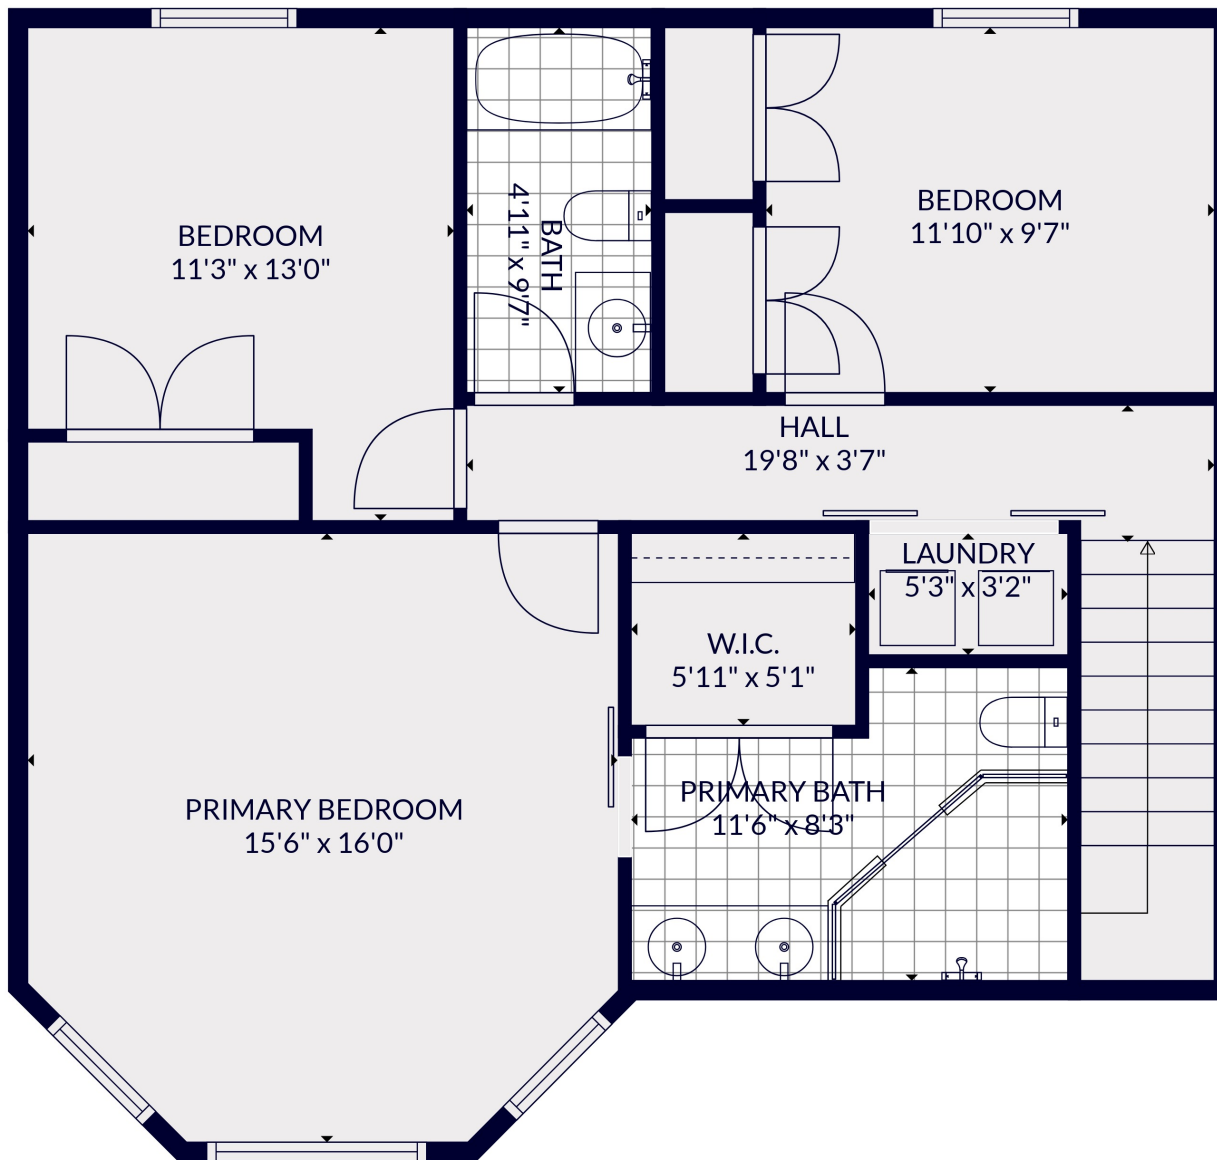

FLOOR 2

FLOOR 3

FLOOR 1

Total scanned area: 2839 sq. ft

MEASUREMENTS ARE CALCULATED BY CUBICASA TECHNOLOGY. DEEMED HIGHLY RELIABLE BUT NOT GUARANTEED.

Total scanned area: 2839 sq. ft

MEASUREMENTS ARE CALCULATED BY CUBICASA TECHNOLOGY. DEEMED HIGHLY RELIABLE BUT NOT GUARANTEED.

Total scanned area: 2839 sq. ft

MEASUREMENTS ARE CALCULATED BY CUBICASA TECHNOLOGY. DEEMED HIGHLY RELIABLE BUT NOT GUARANTEED.

Total scanned area: 2839 sq. ft

MEASUREMENTS ARE CALCULATED BY CUBICASA TECHNOLOGY. DEEMED HIGHLY RELIABLE BUT NOT GUARANTEED.