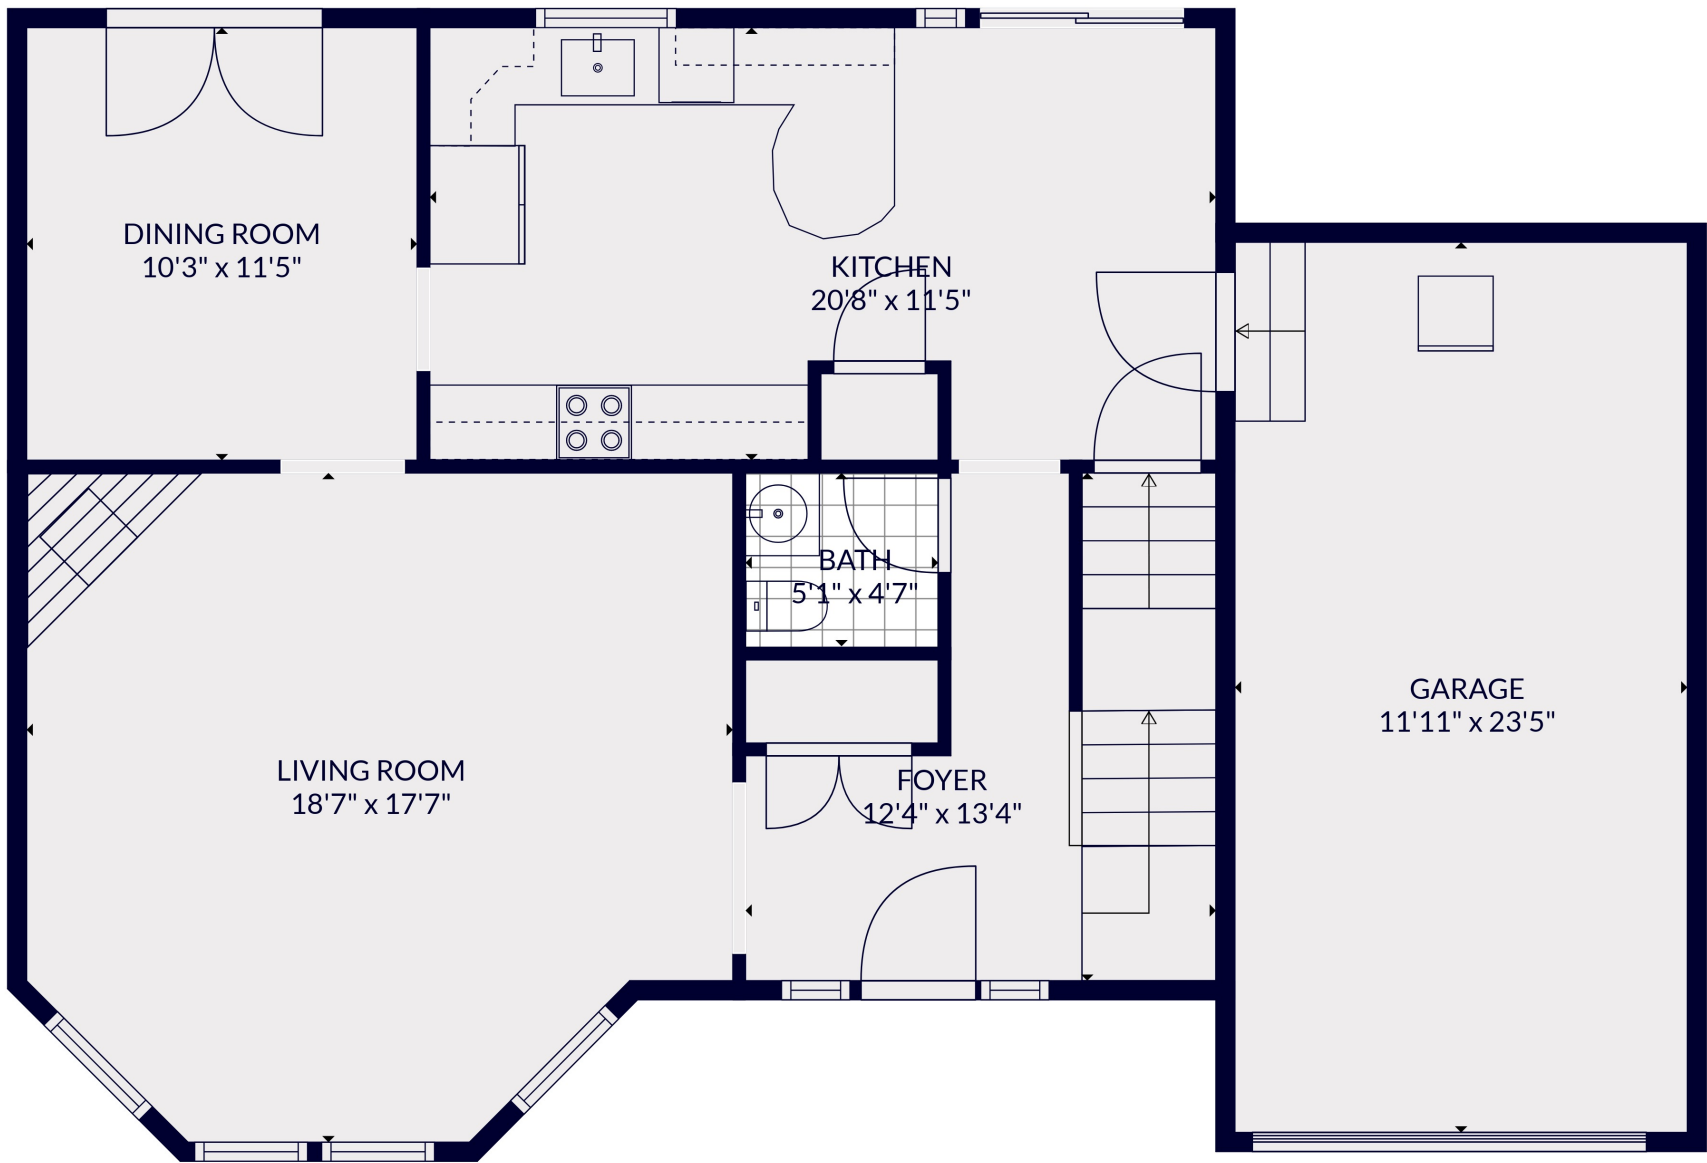

FLOOR 2

FLOOR 3

FLOOR 1

Total scanned area: 2839 sq. ft

MEASUREMENTS ARE CALCULATED BY CUBICASA TECHNOLOGY. DEEMED HIGHLY RELIABLE BUT NOT GUARANTEED.

Total scanned area: 2839 sq. ft

MEASUREMENTS ARE CALCULATED BY CUBICASA TECHNOLOGY. DEEMED HIGHLY RELIABLE BUT NOT GUARANTEED.

Total scanned area: 2839 sq. ft

MEASUREMENTS ARE CALCULATED BY CUBICASA TECHNOLOGY. DEEMED HIGHLY RELIABLE BUT NOT GUARANTEED.

Total scanned area: 2839 sq. ft

MEASUREMENTS ARE CALCULATED BY CUBICASA TECHNOLOGY. DEEMED HIGHLY RELIABLE BUT NOT GUARANTEED.