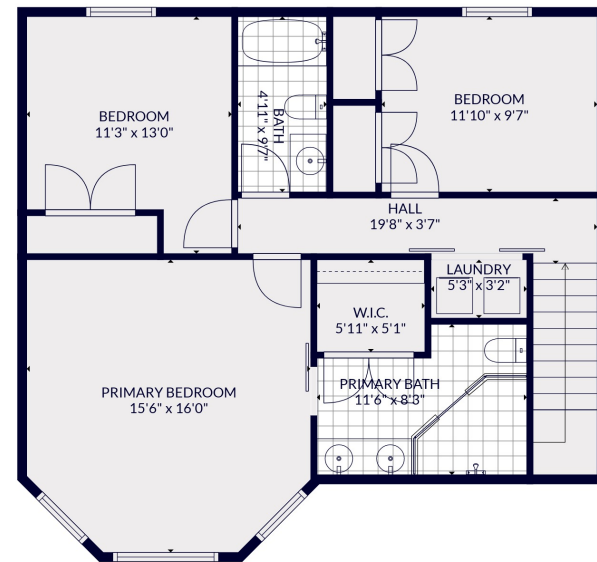

FLOOR 2

FLOOR 3

FLOOR 1

Total scanned area: 2839 sq. ft

MEASUREMENTS ARE CALCULATED BY CUBICASA TECHNOLOGY. DEEMED HIGHLY RELIABLE BUT NOT GUARANTEED.

Total scanned area: 2839 sq. ft

MEASUREMENTS ARE CALCULATED BY CUBICASA TECHNOLOGY. DEEMED HIGHLY RELIABLE BUT NOT GUARANTEED.

Total scanned area: 2839 sq. ft

MEASUREMENTS ARE CALCULATED BY CUBICASA TECHNOLOGY. DEEMED HIGHLY RELIABLE BUT NOT GUARANTEED.

Total scanned area: 2839 sq. ft

MEASUREMENTS ARE CALCULATED BY CUBICASA TECHNOLOGY. DEEMED HIGHLY RELIABLE BUT NOT GUARANTEED.