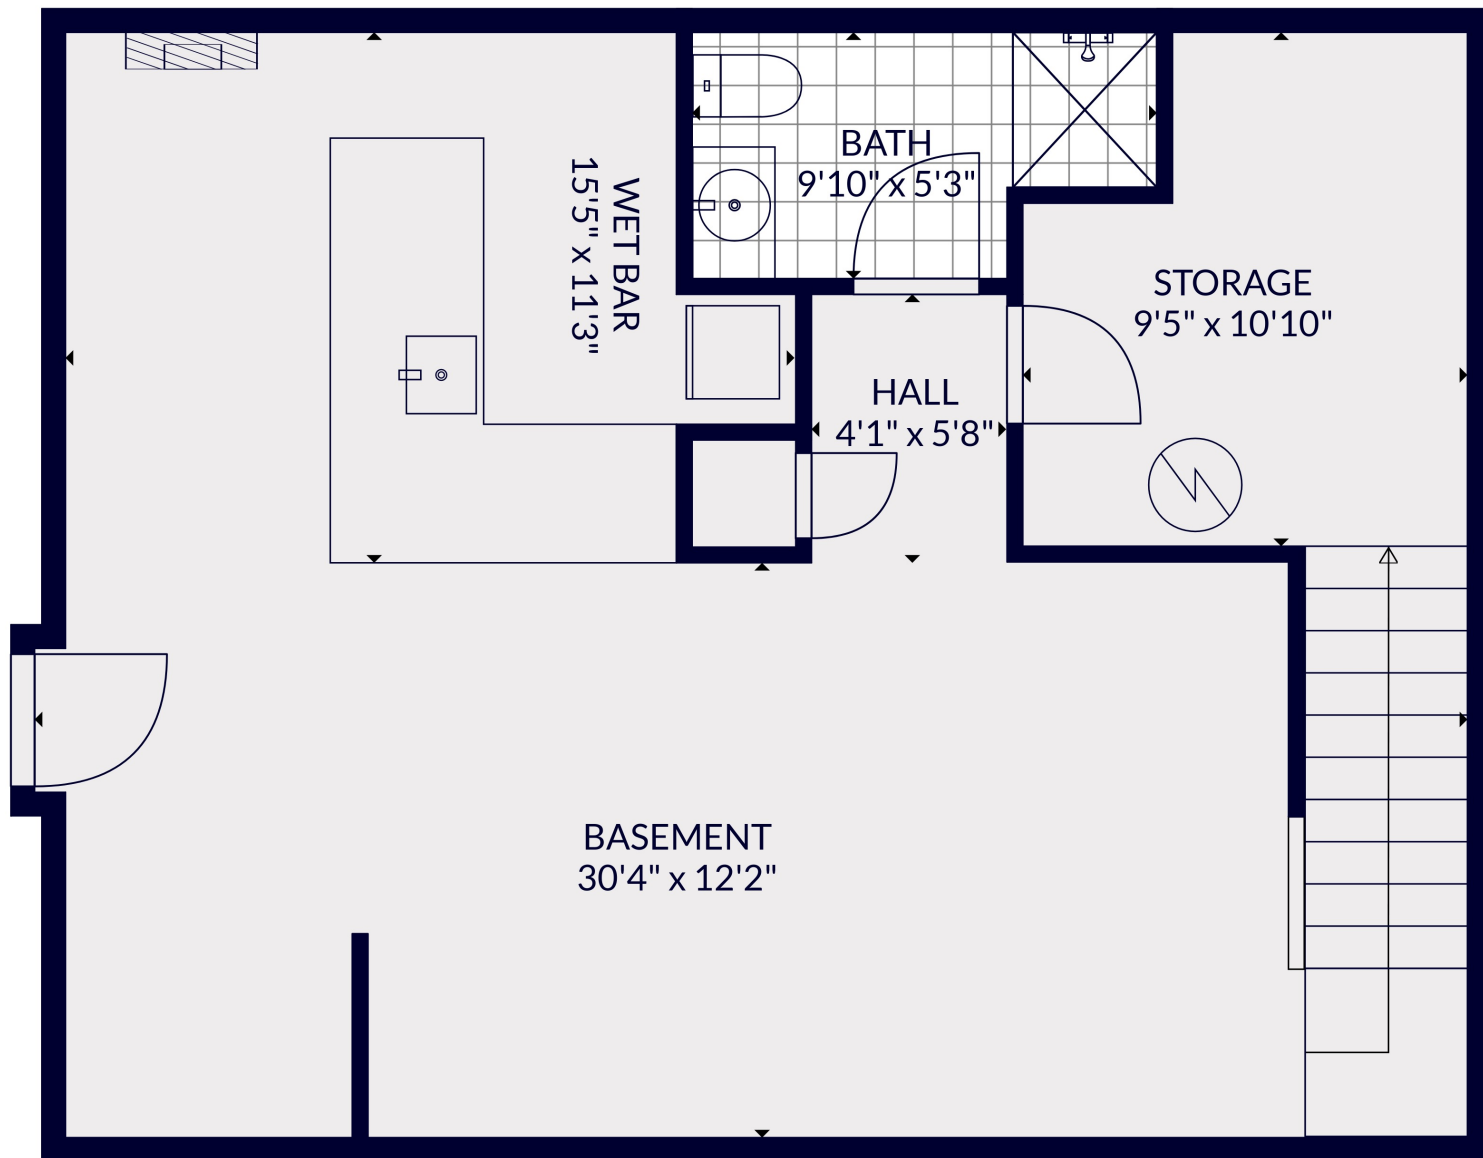

FLOOR 2

FLOOR 3

FLOOR 1

Total scanned area: 2839 sq. ft

MEASUREMENTS ARE CALCULATED BY CUBICASA TECHNOLOGY. DEEMED HIGHLY RELIABLE BUT NOT GUARANTEED.

Total scanned area: 2839 sq. ft

MEASUREMENTS ARE CALCULATED BY CUBICASA TECHNOLOGY. DEEMED HIGHLY RELIABLE BUT NOT GUARANTEED.

Total scanned area: 2839 sq. ft

MEASUREMENTS ARE CALCULATED BY CUBICASA TECHNOLOGY. DEEMED HIGHLY RELIABLE BUT NOT GUARANTEED.

Total scanned area: 2839 sq. ft

MEASUREMENTS ARE CALCULATED BY CUBICASA TECHNOLOGY. DEEMED HIGHLY RELIABLE BUT NOT GUARANTEED.