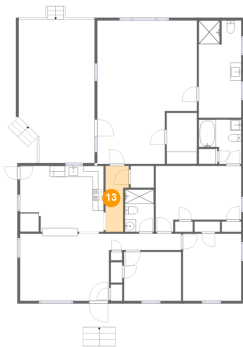

Dimensions: 5'2" x 7'8"
Area: 40 sq. ft
Counted as Living Area: Yes

Heated: Yes
Finished: Yes
Enclosed: Yes
Contiguous: Yes
Permitted: Yes
Wet Space: Yes
Addition: No
Conversion: No

11 Floor 1 - Wic

Dimensions: 5'5" x 9'3"
Area: 50 sq. ft
Counted as Living Area: Yes

Heated: Yes
Finished: Yes
Enclosed: Yes
Contiguous: Yes
Permitted: Yes
Wet Space: No
Addition: No
Conversion: No

1057 Martin Mcneil Road, Salem, Roanoke County, Virginia, United States, 24153

12 Floor 1 - Hall

Dimensions: 13'0" x 2'11"
Area: 38 sq. ft
Counted as Living Area:
Yes

Heated: Yes
Finished: Yes
Enclosed: Yes
Contiguous:
Yes
Permitted: Yes
Wet Space: No
Addition: No
Conversion: No

13 Floor 1 - Hall

Dimensions: 4'2" x 11'11"
Area: 42 sq. ft
Counted as Living Area:
Yes