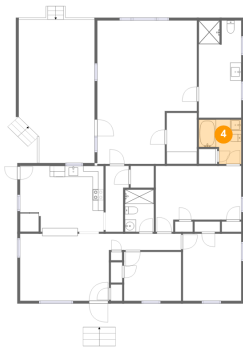

1057 Martin Mcneil Road, Salem, Roanoke County, Virginia, United States, 24153

1 Floor 1 - Bedroom

Dimensions: 10'4" x 8'10"
Area: 91 sq. ft
Counted as Living Area:
Yes

Heated: Yes
Finished: Yes
Enclosed: Yes
Contiguous:
Yes
Permitted: Yes
Wet Space: No
Addition: No
Conversion: No

2 Floor 1 - Bath

Dimensions: 7'8" x 17'7"
Area: 133 sq. ft
Counted as Living Area: No

Heated: Yes
Finished: No
Enclosed: Yes
Contiguous: Yes
Permitted: Yes
Wet Space: Yes
Addition: No
Conversion: No

1057 Martin Mcneil Road, Salem, Roanoke County, Virginia, United States, 24153

3 Floor 1 - Living Room

Dimensions: 16'1" x 12'1"
Area: 196 sq. ft
Counted as Living Area:
Yes

Heated: Yes
Finished: Yes
Enclosed: Yes
Contiguous:
Yes
Permitted: Yes
Wet Space: No
Addition: No
Conversion: No

4 Floor 1 - Bath

Dimensions: 7'8" x 8'0"
Area: 50 sq. ft
Counted as Living Area:
Yes

Heated: Yes
Finished: Yes
Enclosed: Yes
Contiguous:
Yes
Permitted: Yes
Wet Space: Yes
Addition: No
Conversion: No

5 Floor 1 - Kitchen