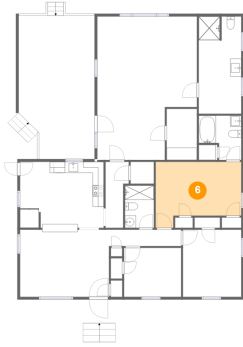

1057 Martin Mcneil Road, Salem, Roanoke County, Virginia, United States, 24153

6 Floor 1 - Bedroom

Dimensions: 15'5" x 11'11"
Area: 157 sq. ft
Counted as Living Area:
Yes

Heated: Yes
Finished: Yes
Enclosed: Yes
Contiguous:
Yes
Permitted: Yes
Wet Space: No
Addition: No
Conversion: No