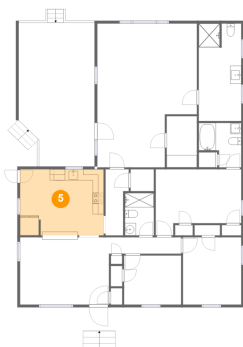

2 Floor 1 - Bath

Dimensions: 7'8" x 17'7"
Area: 133 sq. ft
Counted as Living Area: No

Heated: Yes
Finished: No
Enclosed: Yes
Contiguous: Yes
Permitted: Yes
Wet Space: Yes
Addition: No
Conversion: No

1057 Martin Mcneil Road, Salem, Roanoke County, Virginia, United States, 24153

3 Floor 1 - Living Room

Dimensions: 16'1" x 12'1"
Area: 196 sq. ft
Counted as Living Area:
Yes

Heated: Yes
Finished: Yes
Enclosed: Yes
Contiguous:
Yes
Permitted: Yes
Wet Space: No
Addition: No
Conversion: No

4 Floor 1 - Bath

Dimensions: 7'8" x 8'0"
Area: 50 sq. ft
Counted as Living Area:
Yes

Heated: Yes
Finished: Yes
Enclosed: Yes
Contiguous:
Yes
Permitted: Yes
Wet Space: Yes
Addition: No
Conversion: No

5 Floor 1 - Kitchen

Dimensions: 15'1" x 11'11"
Area: 179 sq. ft
Counted as Living Area:
Yes

Heated: Yes
Finished: Yes
Enclosed: Yes
Contiguous:
Yes
Permitted: Yes
Wet Space: No
Addition: No
Conversion: No

1057 Martin Mcneil Road, Salem, Roanoke County, Virginia, United States, 24153