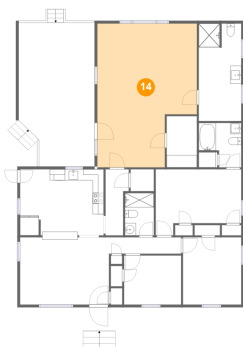

Dimensions: 13'0" x 2'11"
Area: 38 sq. ft
Counted as Living Area:
Yes

Heated: Yes
Finished: Yes
Enclosed: Yes
Contiguous:
Yes
Permitted: Yes
Wet Space: No
Addition: No
Conversion: No

13 Floor 1 - Hall

Dimensions: 4'2" x 11'11"
Area: 42 sq. ft
Counted as Living Area:
Yes

Heated: Yes
Finished: Yes
Enclosed: Yes
Contiguous:
Yes
Permitted: Yes
Wet Space: No
Addition: No
Conversion: No

14 Floor 1 - Primary Bedroom

Dimensions: 18'0" x 25'11"
Area: 410 sq. ft
Counted as Living Area:
Yes