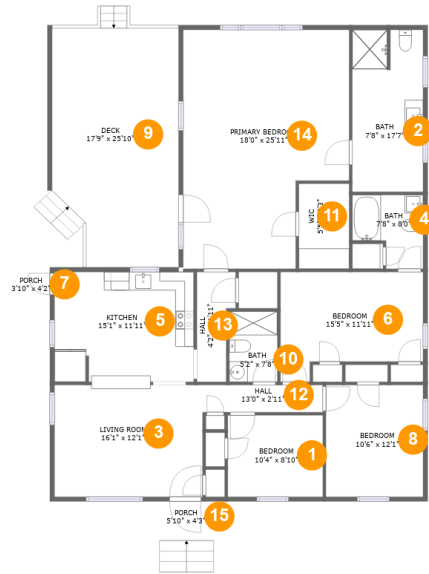

1057 Martin Mcneil Road, Salem, Roanoke County, Virginia, United States, 24153

Room Dimensions

Floor 1

Total sqft: 2194

Living area: 1597

#	Room name	Dimensions	Area (sqft)	Counted as Living Area
1	Bedroom	10'4" x 8'10"	91 sq. ft	Yes
2	Bath	7'8" x 17'7"	133 sq. ft	No
3	Living Room	16'1" x 12'1"	196 sq. ft	Yes
4	Bath	7'8" x 8'0"	50 sq. ft	Yes
5	Kitchen	15'1" x 11'11"	179 sq. ft	Yes
6	Bedroom	15'5" x 11'11"	157 sq. ft	Yes
7	Porch	3'10" x 4'2"	16 sq. ft	No
8	Bedroom	10'6" x 12'1"	127 sq. ft	Yes
9	Deck	17'9" x 25'10"	389 sq. ft	No
10	Bath	5'2" x 7'8"	40 sq. ft	Yes
11	Wic	5'5" x 9'3"	50 sq. ft	Yes

2 Floor 1 - Bath

Dimensions: 7'8" x 17'7"
Area: 133 sq. ft
Counted as Living Area: No

Heated: Yes
Finished: No
Enclosed: Yes
Contiguous: Yes
Permitted: Yes
Wet Space: Yes
Addition: No
Conversion: No

1057 Martin Mcneil Road, Salem, Roanoke County, Virginia, United States, 24153

7 Floor 1 - Porch

Dimensions: 3'10" x 4'2"
Area: 16 sq. ft
Counted as Living Area: No

Heated: No
Finished: Yes
Enclosed: No
Contiguous: Yes
Permitted: Yes
Wet Space: No
Addition: No
Conversion: No

8 Floor 1 - Bedroom

Dimensions: 10'6" x 12'1"
Area: 127 sq. ft
Counted as Living Area:
Yes

Heated: Yes
Finished: Yes
Enclosed: Yes
Contiguous:
Yes
Permitted: Yes
Wet Space: No
Addition: No
Conversion: No

1057 Martin Mcneil Road, Salem, Roanoke County, Virginia, United States, 24153