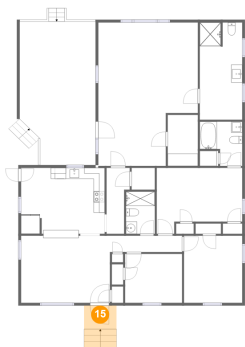

1057 Martin Mcneil Road, Salem, Roanoke County, Virginia, United States, 24153

15 Floor 1 - Porch

Dimensions: 5'10" x 4'3"
Area: 45 sq. ft
Counted as Living Area: No

Heated: No
Finished: Yes
Enclosed: No
Contiguous: Yes
Permitted: Yes
Wet Space: No
Addition: No
Conversion: No