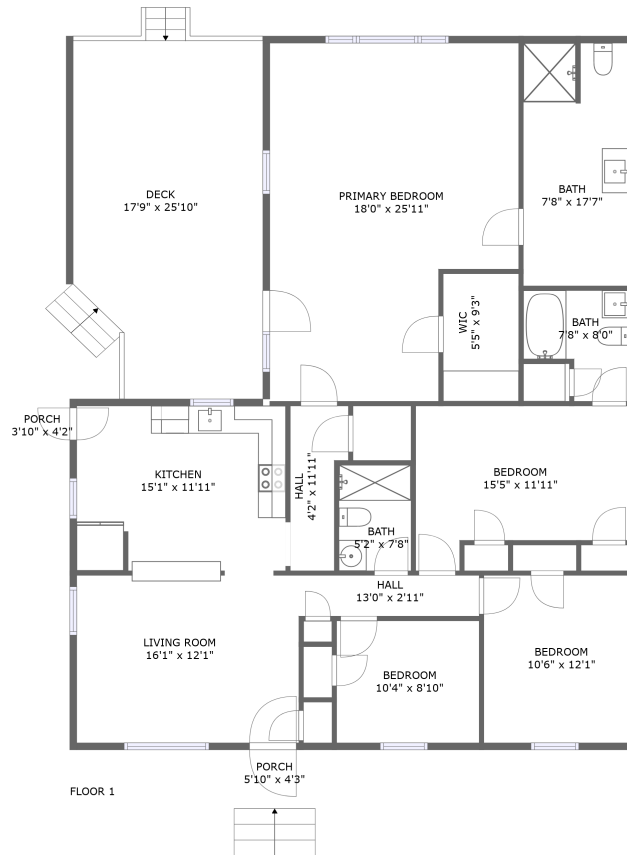

1057 Martin Mcneil Road, Salem, Roanoke County, Virginia, United States, 24153

Property Summary

0 garages   **4** bedrooms   **3** bathrooms   **0** half baths

1 floors   **1,597** Gross Living Area sqft   **2,194** total sqft