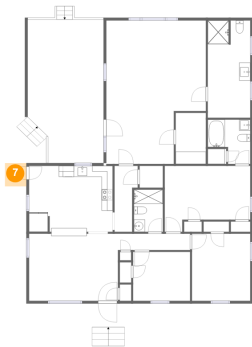

4 Floor 1 - Bath

Dimensions: 7'8" x 8'0"
Area: 50 sq. ft
Counted as Living Area:
Yes

Heated: Yes
Finished: Yes
Enclosed: Yes
Contiguous:
Yes
Permitted: Yes
Wet Space: Yes
Addition: No
Conversion: No

5 Floor 1 - Kitchen

Dimensions: 15'1" x 11'11"
Area: 179 sq. ft
Counted as Living Area:
Yes

Heated: Yes
Finished: Yes
Enclosed: Yes
Contiguous:
Yes
Permitted: Yes
Wet Space: No
Addition: No
Conversion: No

1057 Martin Mcneil Road, Salem, Roanoke County, Virginia, United States, 24153

6 Floor 1 - Bedroom

Dimensions: 15'5" x 11'11"
Area: 157 sq. ft
Counted as Living Area:
Yes

Heated: Yes
Finished: Yes
Enclosed: Yes
Contiguous:
Yes
Permitted: Yes
Wet Space: No
Addition: No
Conversion: No

7 Floor 1 - Porch

Dimensions: 3'10" x 4'2"
Area: 16 sq. ft
Counted as Living Area: No

Heated: No
Finished: Yes
Enclosed: No
Contiguous: Yes
Permitted: Yes
Wet Space: No
Addition: No
Conversion: No

8 Floor 1 - Bedroom