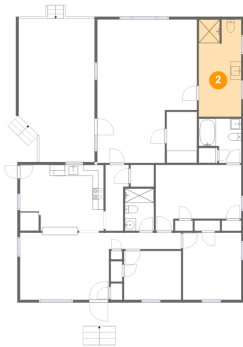

#	Room name	Dimensions	Area (sqft)	Counted as Living Area
12	Hall	13'0" x 2'11"	38 sq. ft	Yes
13	Hall	4'2" x 11'11"	42 sq. ft	Yes
14	Primary Bedroom	18'0" x 25'11"	410 sq. ft	Yes
15	Porch	5'10" x 4'3"	45 sq. ft	No

1057 Martin Mcneil Road, Salem, Roanoke County, Virginia, United States, 24153

1 Floor 1 - Bedroom

Dimensions: 10'4" x 8'10"
Area: 91 sq. ft
Counted as Living Area:
Yes

Heated: Yes
Finished: Yes
Enclosed: Yes
Contiguous:
Yes
Permitted: Yes
Wet Space: No
Addition: No
Conversion: No

2 Floor 1 - Bath

Dimensions: 7'8" x 17'7"
Area: 133 sq. ft
Counted as Living Area: No

Heated: Yes
Finished: No
Enclosed: Yes
Contiguous: Yes
Permitted: Yes
Wet Space: Yes
Addition: No
Conversion: No

1057 Martin Mcneil Road, Salem, Roanoke County, Virginia, United States, 24153

3 Floor 1 - Living Room

Dimensions: 16'1" x 12'1"
Area: 196 sq. ft
Counted as Living Area:
Yes

Heated: Yes
Finished: Yes
Enclosed: Yes
Contiguous:
Yes
Permitted: Yes
Wet Space: No
Addition: No
Conversion: No