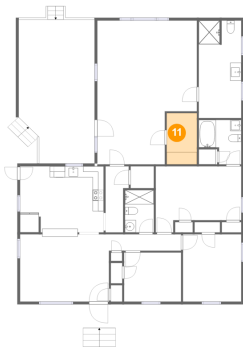

Dimensions: 10'6" x 12'1"
Area: 127 sq. ft
Counted as Living Area:
Yes

Heated: Yes
Finished: Yes
Enclosed: Yes
Contiguous:
Yes
Permitted: Yes
Wet Space: No
Addition: No
Conversion: No

1057 Martin Mcneil Road, Salem, Roanoke County, Virginia, United States, 24153

9 Floor 1 - Deck

Dimensions: 17'9" x 25'10"
Area: 389 sq. ft
Counted as Living Area: No

Heated: No
Finished: Yes
Enclosed: No
Contiguous: Yes
Permitted: Yes
Wet Space: No
Addition: No
Conversion: No

10 Floor 1 - Bath

Dimensions: 5'2" x 7'8"
Area: 40 sq. ft
Counted as Living Area: Yes

Heated: Yes
Finished: Yes
Enclosed: Yes
Contiguous: Yes
Permitted: Yes
Wet Space: Yes
Addition: No
Conversion: No

11 Floor 1 - Wic

Dimensions: 5'5" x 9'3"
Area: 50 sq. ft
Counted as Living Area: Yes