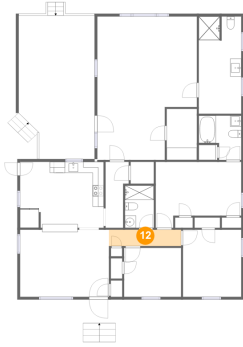

1057 Martin Mcneil Road, Salem, Roanoke County, Virginia, United States, 24153

12 Floor 1 - Hall

Dimensions: 13'0" x 2'11"
Area: 38 sq. ft
Counted as Living Area:
Yes

Heated: Yes
Finished: Yes
Enclosed: Yes
Contiguous:
Yes
Permitted: Yes
Wet Space: No
Addition: No
Conversion: No