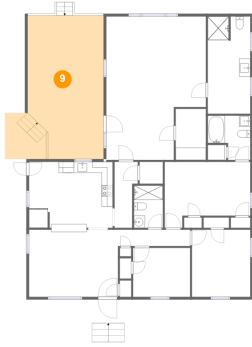

1057 Martin Mcneil Road, Salem, Roanoke County, Virginia, United States, 24153

9 Floor 1 - Deck

Dimensions: 17'9" x 25'10"
Area: 389 sq. ft
Counted as Living Area: No

Heated: No
Finished: Yes
Enclosed: No
Contiguous: Yes
Permitted: Yes
Wet Space: No
Addition: No
Conversion: No