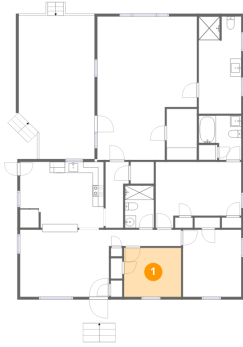

1057 Martin Mcneil Road, Salem, Roanoke County, Virginia, United States, 24153

Room Dimensions

Floor 1

Total sqft: 2194

Living area: 1597

#	Room name	Dimensions	Area (sqft)	Counted as Living Area
1	Bedroom	10'4" x 8'10"	91 sq. ft	Yes
2	Bath	7'8" x 17'7"	133 sq. ft	No
3	Living Room	16'1" x 12'1"	196 sq. ft	Yes
4	Bath	7'8" x 8'0"	50 sq. ft	Yes
5	Kitchen	15'1" x 11'11"	179 sq. ft	Yes
6	Bedroom	15'5" x 11'11"	157 sq. ft	Yes
7	Porch	3'10" x 4'2"	16 sq. ft	No
8	Bedroom	10'6" x 12'1"	127 sq. ft	Yes
9	Deck	17'9" x 25'10"	389 sq. ft	No
10	Bath	5'2" x 7'8"	40 sq. ft	Yes
11	Wic	5'5" x 9'3"	50 sq. ft	Yes

#	Room name	Dimensions	Area (sqft)	Counted as Living Area
12	Hall	13'0" x 2'11"	38 sq. ft	Yes
13	Hall	4'2" x 11'11"	42 sq. ft	Yes
14	Primary Bedroom	18'0" x 25'11"	410 sq. ft	Yes
15	Porch	5'10" x 4'3"	45 sq. ft	No

1057 Martin Mcneil Road, Salem, Roanoke County, Virginia, United States, 24153

1 Floor 1 - Bedroom

Dimensions: 10'4" x 8'10"
Area: 91 sq. ft
Counted as Living Area:
Yes

Heated: Yes
Finished: Yes
Enclosed: Yes
Contiguous:
Yes
Permitted: Yes
Wet Space: No
Addition: No
Conversion: No