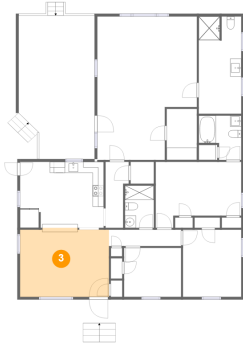

1057 Martin Mcneil Road, Salem, Roanoke County, Virginia, United States, 24153

1 Floor 1 - Bedroom

Dimensions: 10'4" x 8'10"
Area: 91 sq. ft
Counted as Living Area:
Yes

Heated: Yes
Finished: Yes
Enclosed: Yes
Contiguous:
Yes
Permitted: Yes
Wet Space: No
Addition: No
Conversion: No

2 Floor 1 - Bath

Dimensions: 7'8" x 17'7"
Area: 133 sq. ft
Counted as Living Area: No

Heated: Yes
Finished: No
Enclosed: Yes
Contiguous: Yes
Permitted: Yes
Wet Space: Yes
Addition: No
Conversion: No

1057 Martin Mcneil Road, Salem, Roanoke County, Virginia, United States, 24153

3 Floor 1 - Living Room

Dimensions: 16'1" x 12'1"
Area: 196 sq. ft
Counted as Living Area:
Yes

Heated: Yes
Finished: Yes
Enclosed: Yes
Contiguous:
Yes
Permitted: Yes
Wet Space: No
Addition: No
Conversion: No