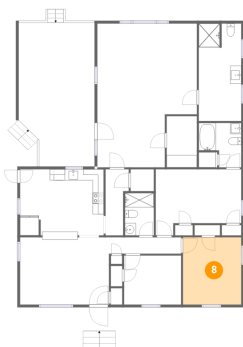

Dimensions: 15'1" x 11'11"
Area: 179 sq. ft
Counted as Living Area:
Yes

Heated: Yes
Finished: Yes
Enclosed: Yes
Contiguous:
Yes
Permitted: Yes
Wet Space: No
Addition: No
Conversion: No

1057 Martin Mcneil Road, Salem, Roanoke County, Virginia, United States, 24153

6 Floor 1 - Bedroom

Dimensions: 15'5" x 11'11"
Area: 157 sq. ft
Counted as Living Area:
Yes

Heated: Yes
Finished: Yes
Enclosed: Yes
Contiguous:
Yes
Permitted: Yes
Wet Space: No
Addition: No
Conversion: No

7 Floor 1 - Porch

Dimensions: 3'10" x 4'2"
Area: 16 sq. ft
Counted as Living Area: No

Heated: No
Finished: Yes
Enclosed: No
Contiguous: Yes
Permitted: Yes
Wet Space: No
Addition: No
Conversion: No

8 Floor 1 - Bedroom