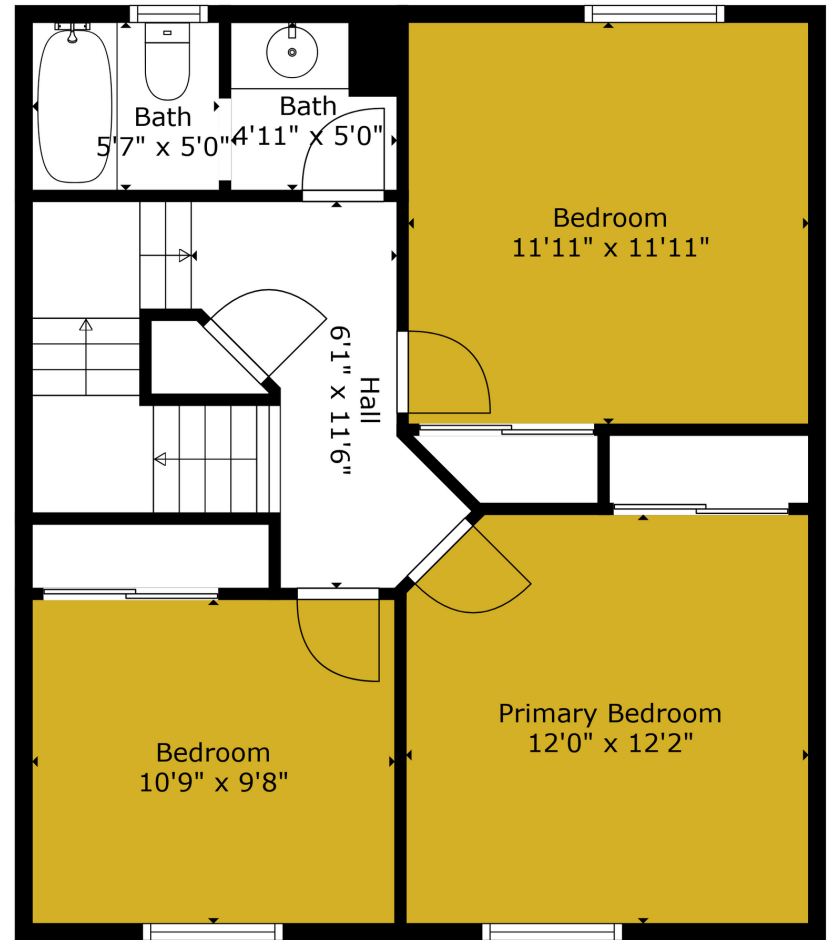

Floor 1

Floor 2

Measurements are generated with auto technology. They are typically reliable but not guaranteed.

2159 Elm St #6, Chico, CA 95928