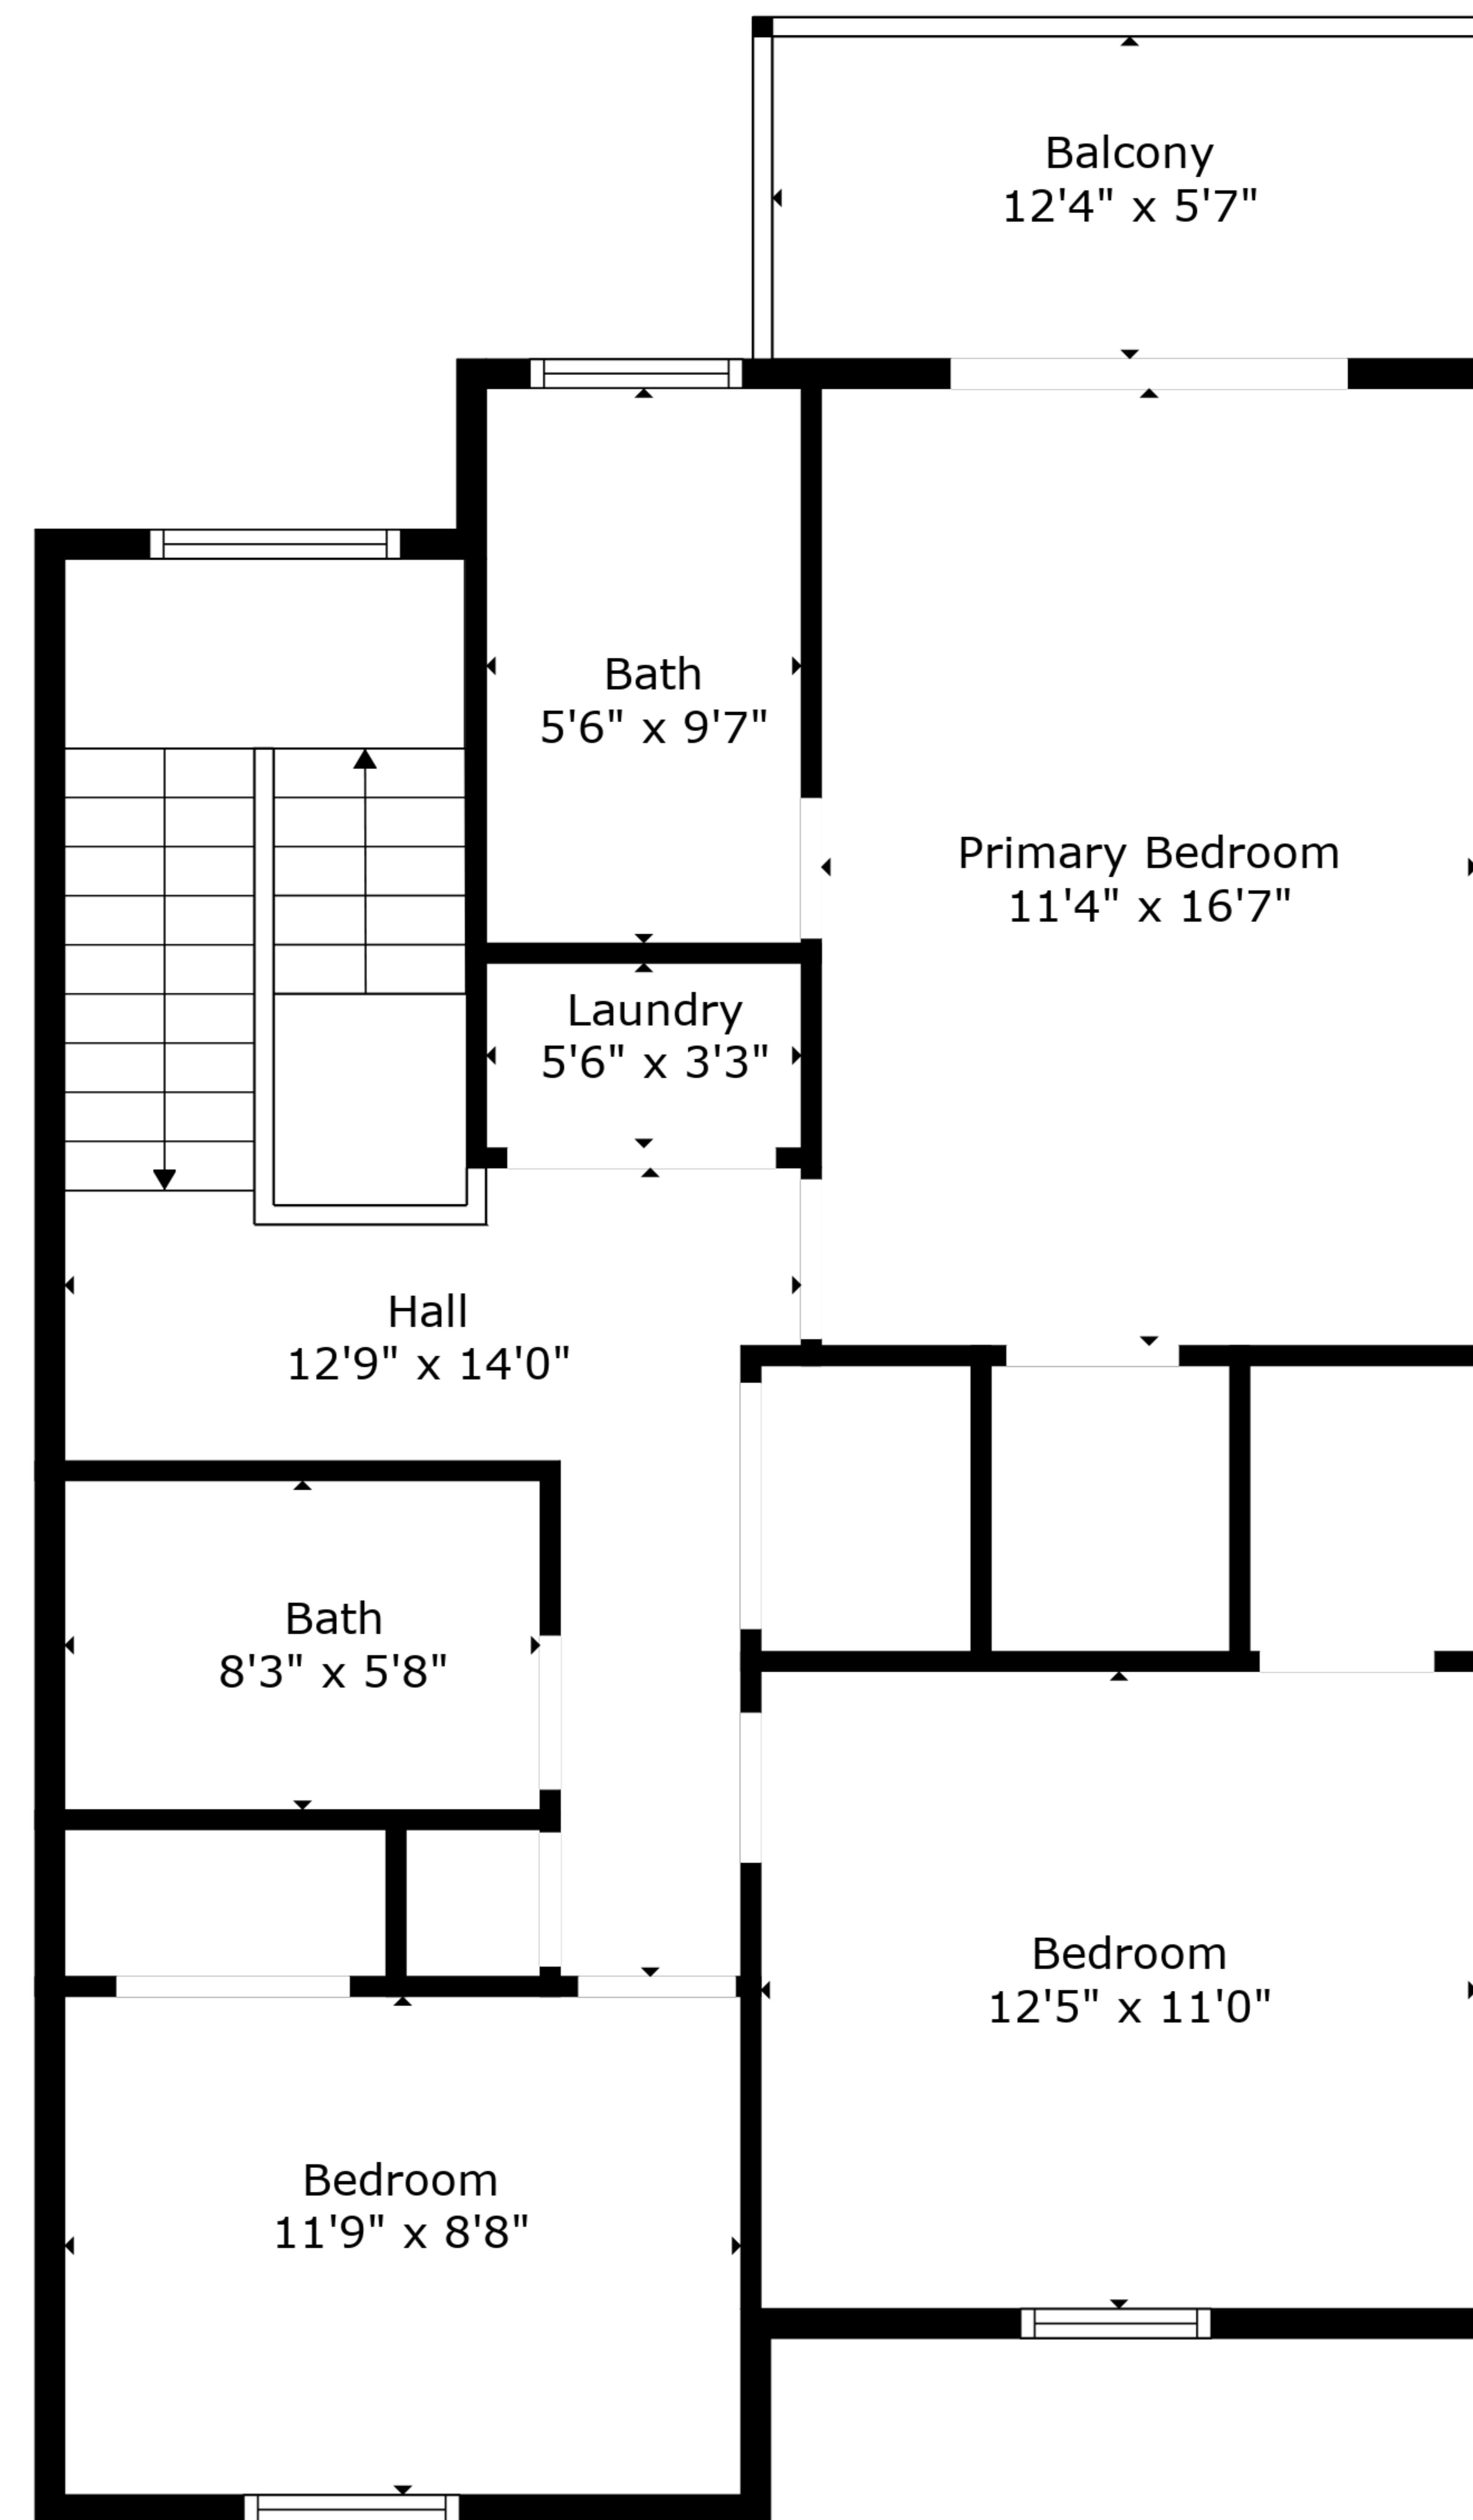

**TOTAL: 1650 sq. ft**

FLOOR 1: 820 sq. ft, FLOOR 2: 830 sq. ft  
EXCLUDED AREAS: BALCONY: 69 sq. ft

**TOTAL: 1650 sq. ft**

FLOOR 1: 820 sq. ft, FLOOR 2: 830 sq. ft

EXCLUDED AREAS: BALCONY: 69 sq. ft

Floor 1

Floor 2

**TOTAL: 1650 sq. ft**  
 FLOOR 1: 820 sq. ft, FLOOR 2: 830 sq. ft  
 EXCLUDED AREAS: BALCONY: 69 sq. ft