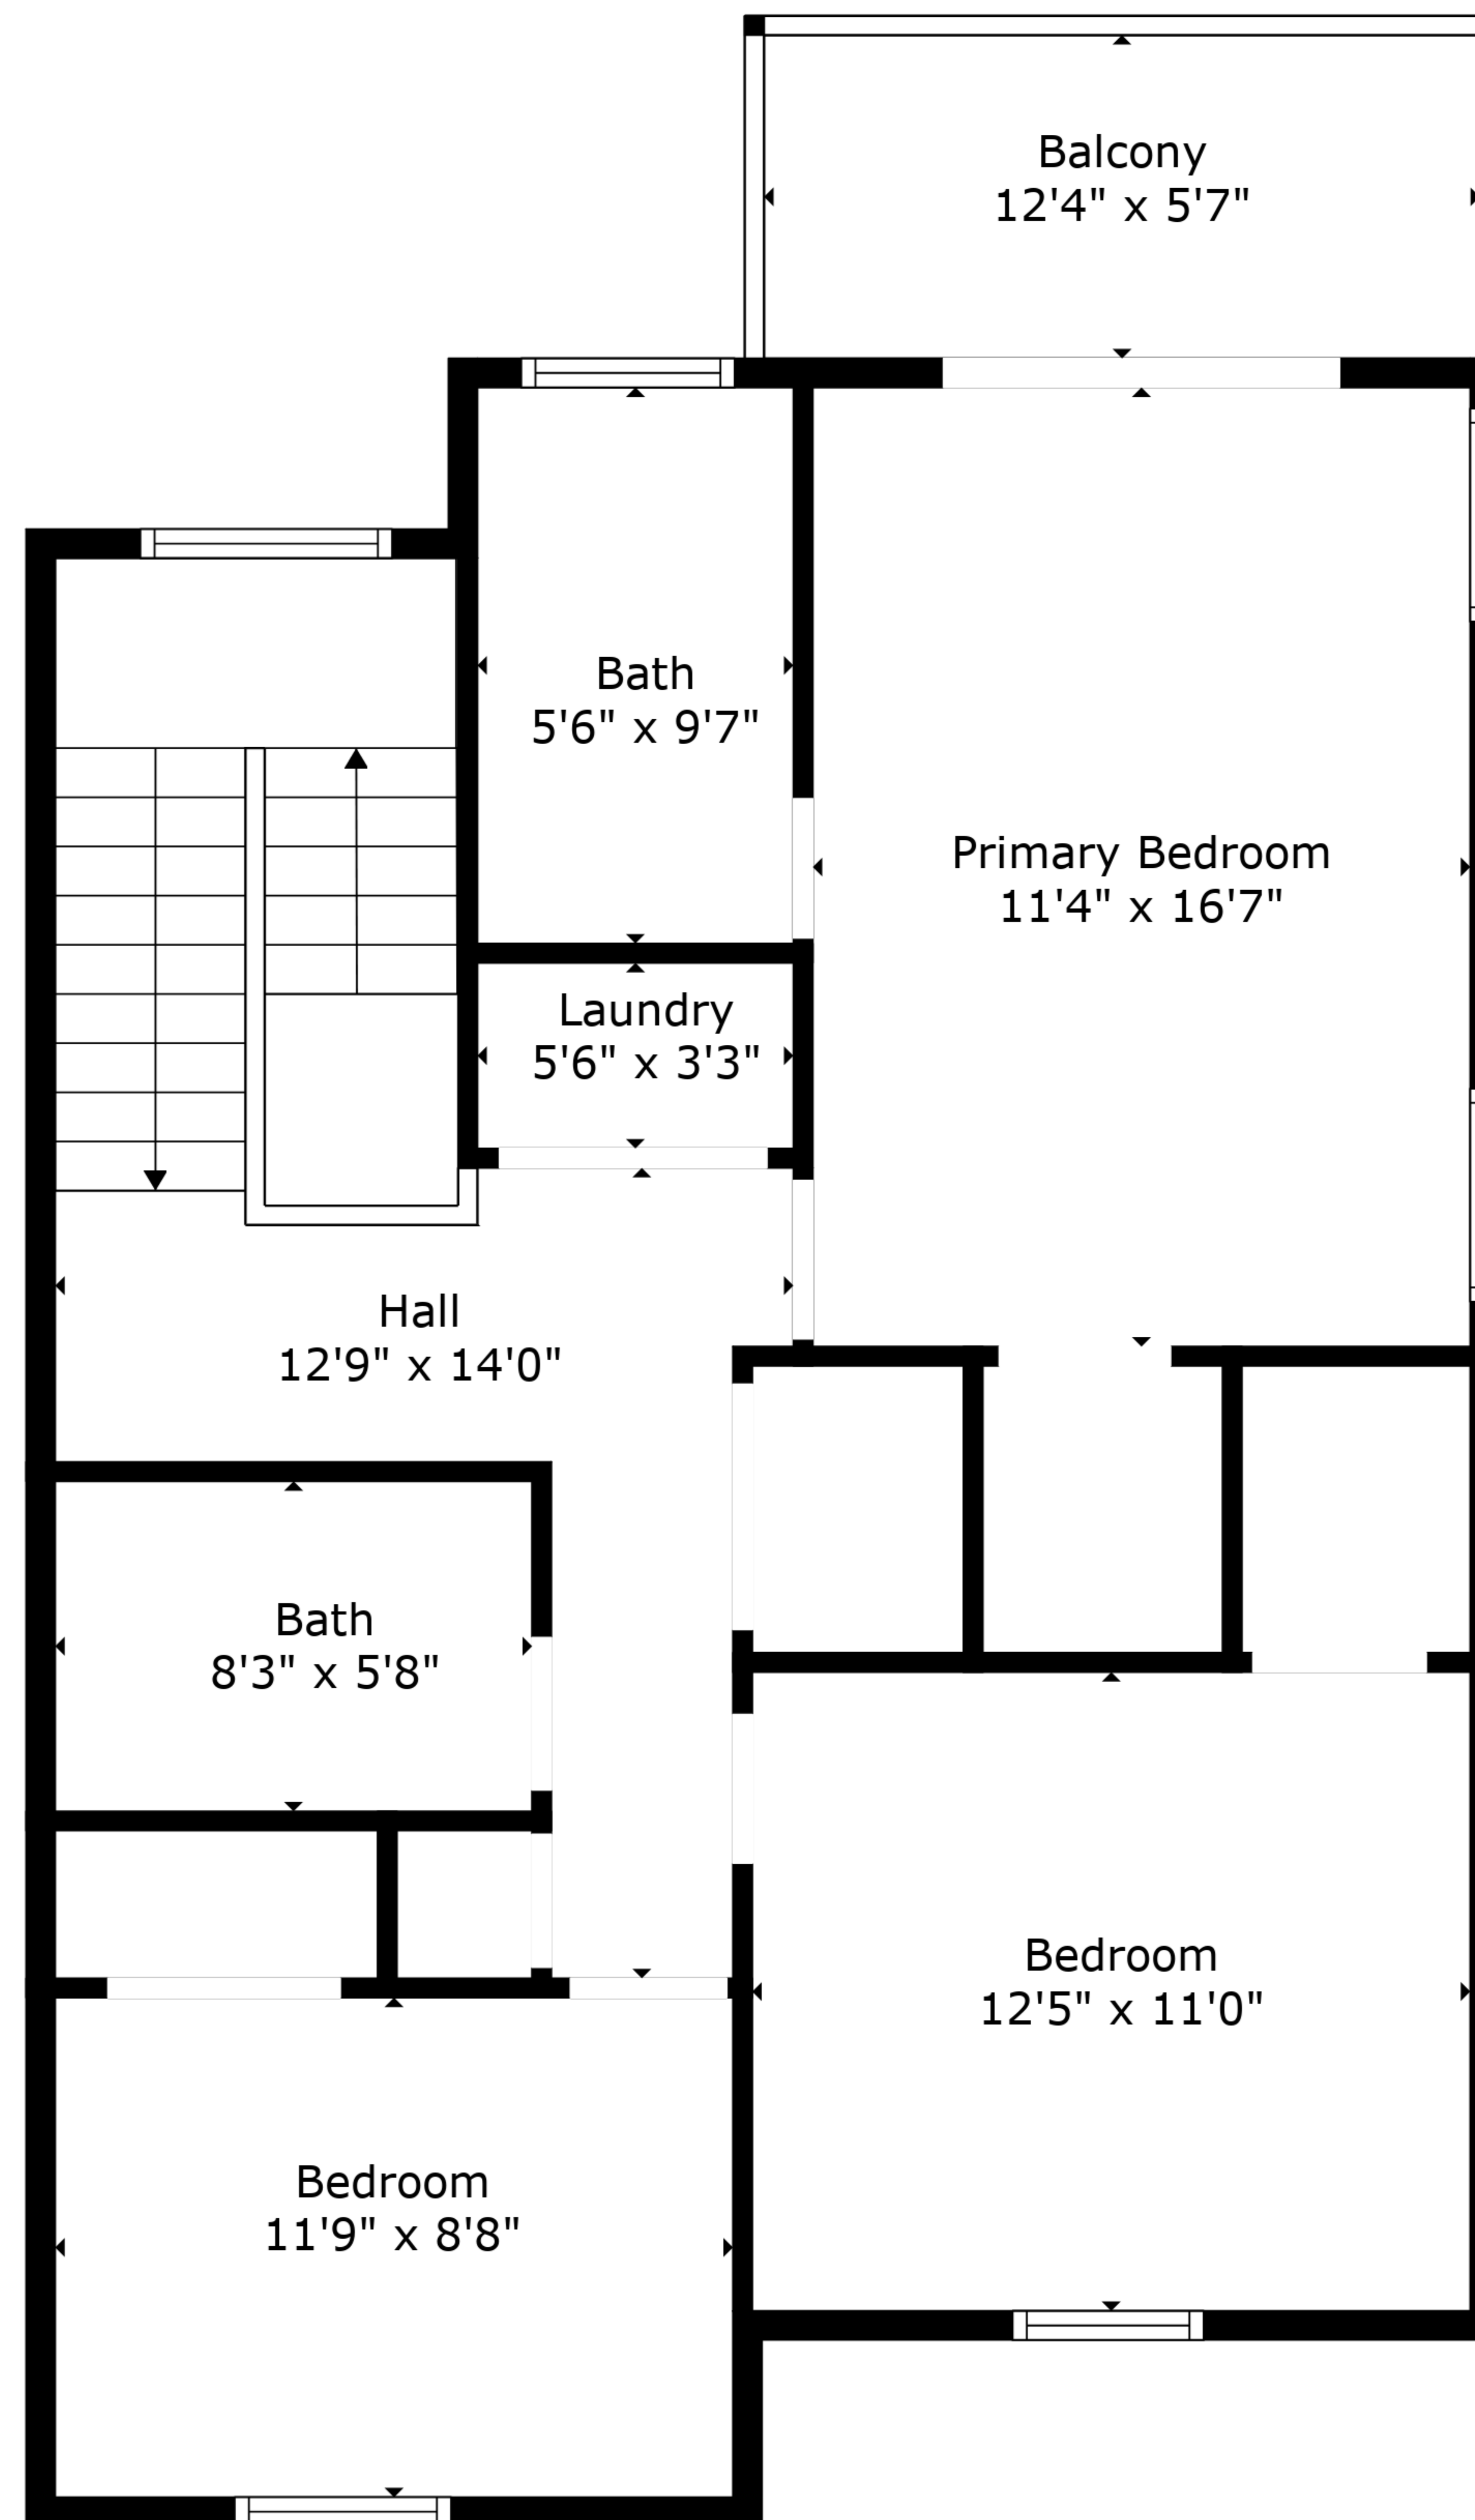

**TOTAL: 1650 sq. ft**

FLOOR 1: 820 sq. ft, FLOOR 2: 830 sq. ft  
EXCLUDED AREAS: BALCONY: 69 sq. ft

**TOTAL: 1650 sq. ft**

FLOOR 1: 820 sq. ft, FLOOR 2: 830 sq. ft

EXCLUDED AREAS: BALCONY: 69 sq. ft

Floor 1

Floor 2

**TOTAL: 1650 sq. ft**  
 FLOOR 1: 820 sq. ft, FLOOR 2: 830 sq. ft  
 EXCLUDED AREAS: BALCONY: 69 sq. ft