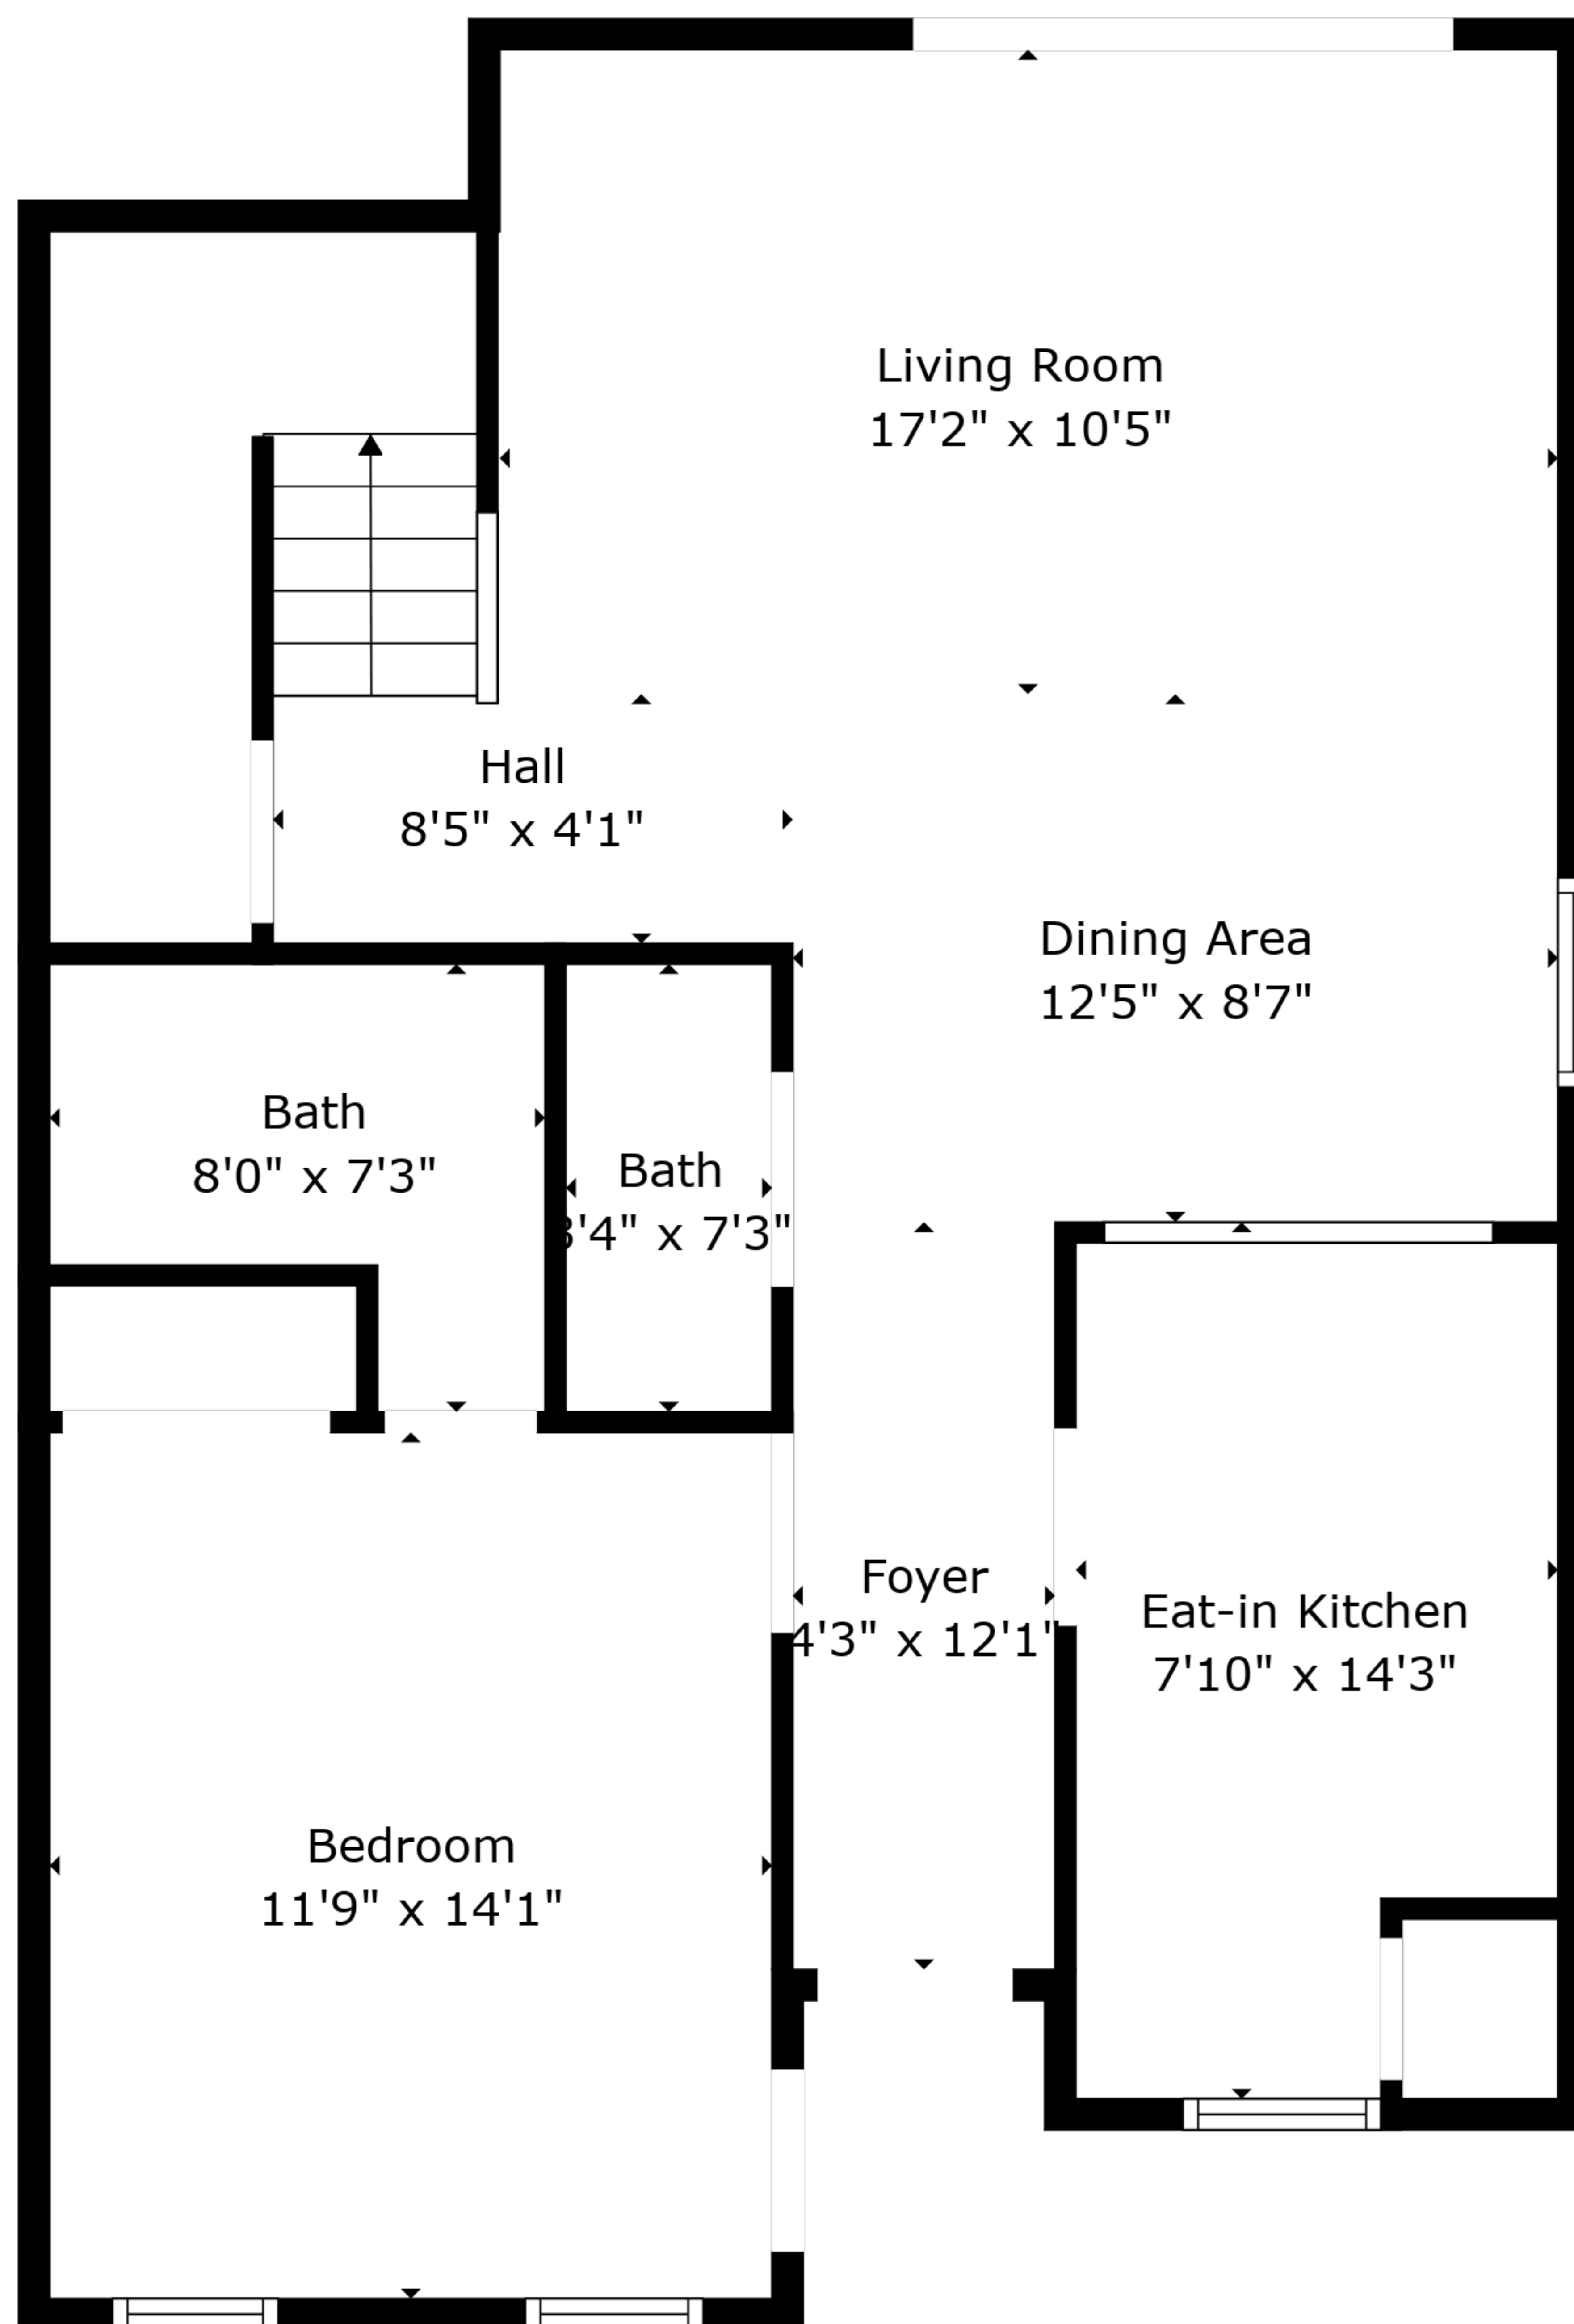

**TOTAL: 1650 sq. ft**

FLOOR 1: 820 sq. ft, FLOOR 2: 830 sq. ft  
EXCLUDED AREAS: BALCONY: 69 sq. ft

**TOTAL: 1650 sq. ft**

FLOOR 1: 820 sq. ft, FLOOR 2: 830 sq. ft

EXCLUDED AREAS: BALCONY: 69 sq. ft

Floor 1

Floor 2

**TOTAL: 1650 sq. ft**  
 FLOOR 1: 820 sq. ft, FLOOR 2: 830 sq. ft  
 EXCLUDED AREAS: BALCONY: 69 sq. ft