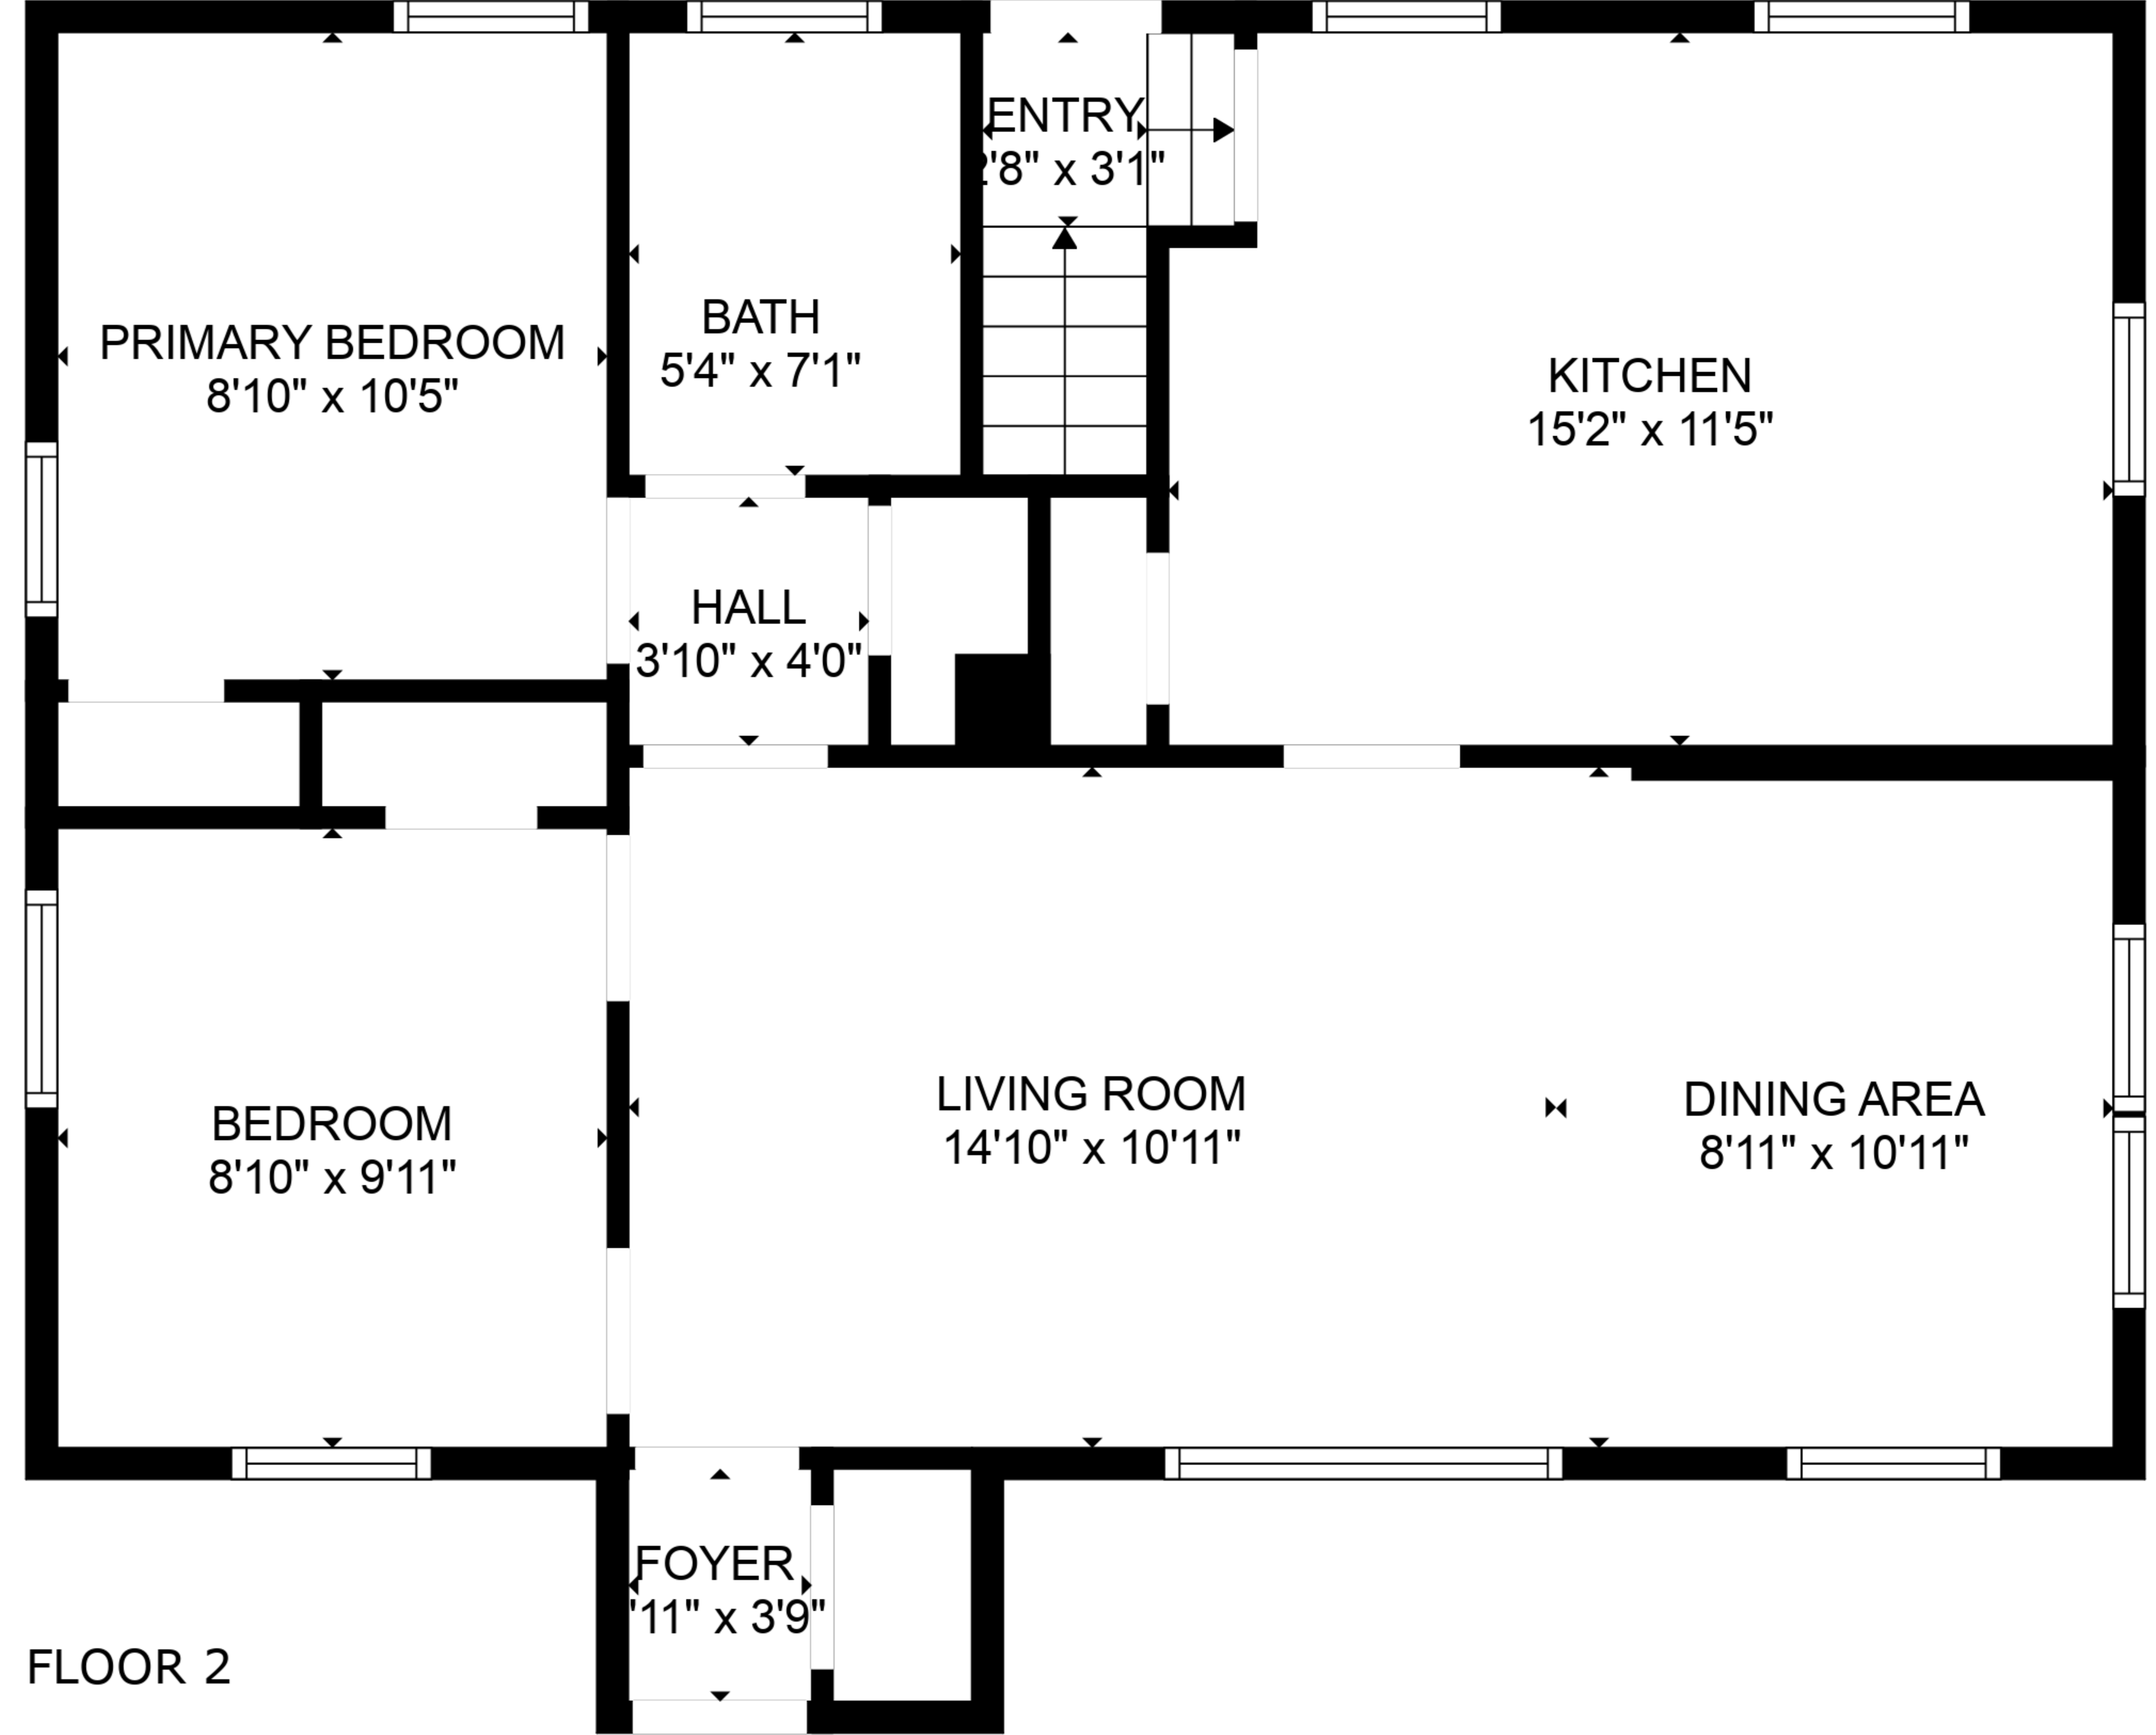

TOTAL: 1006 sq. ft
BELOW GROUND: 234 sq. ft, FLOOR 2: 772 sq. ft
EXCLUDED AREAS: BASEMENT: 141 sq. ft

SIZES AND DIMENSIONS ARE APPROXIMATE, ACTUAL MAY VARY.

TOTAL: 1006 sq. ft

BELOW GROUND: 234 sq. ft, FLOOR 2: 772 sq. ft

EXCLUDED AREAS: BASEMENT: 141 sq. ft

SIZES AND DIMENSIONS ARE APPROXIMATE, ACTUAL MAY VARY.

FLOOR 1

FLOOR 2

TOTAL: 1006 sq. ft
 BELOW GROUND: 234 sq. ft, FLOOR 2: 772 sq. ft
 EXCLUDED AREAS: BASEMENT: 141 sq. ft

SIZES AND DIMENSIONS ARE APPROXIMATE, ACTUAL MAY VARY.