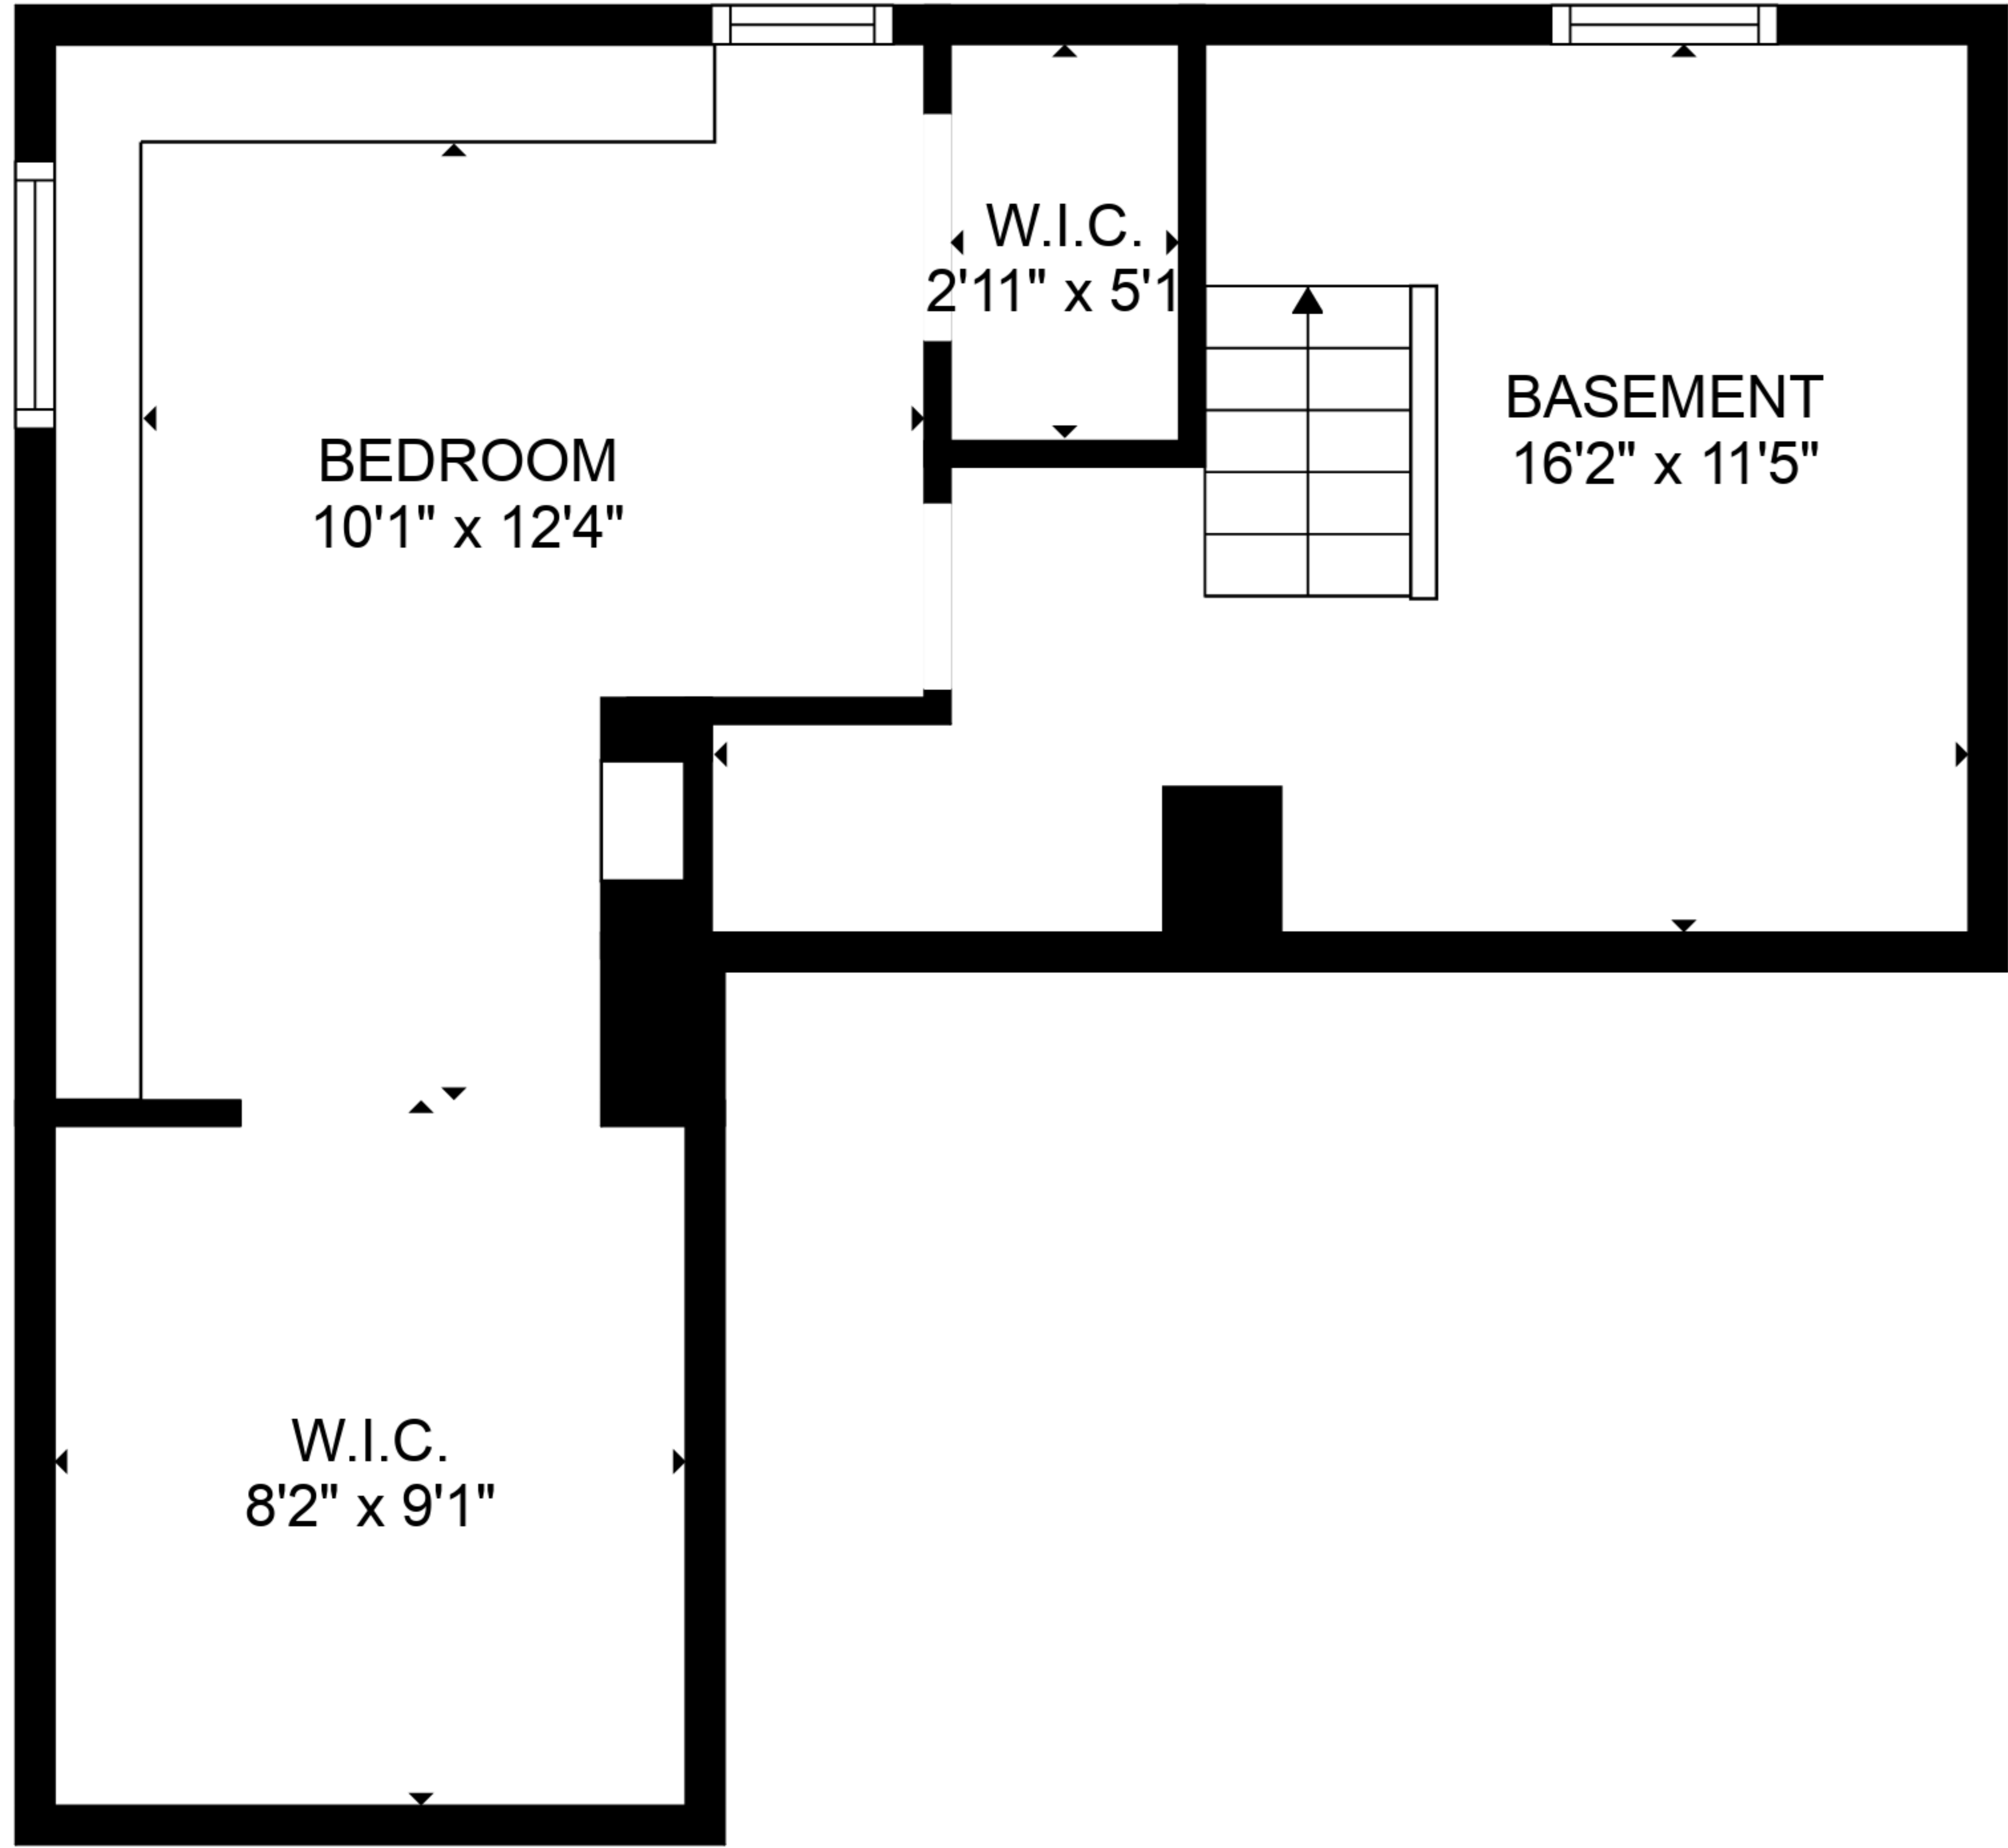

TOTAL: 1006 sq. ft
BELOW GROUND: 234 sq. ft, FLOOR 2: 772 sq. ft
EXCLUDED AREAS: BASEMENT: 141 sq. ft

SIZES AND DIMENSIONS ARE APPROXIMATE, ACTUAL MAY VARY.

TOTAL: 1006 sq. ft

BELOW GROUND: 234 sq. ft, FLOOR 2: 772 sq. ft

EXCLUDED AREAS: BASEMENT: 141 sq. ft

SIZES AND DIMENSIONS ARE APPROXIMATE, ACTUAL MAY VARY.

FLOOR 1

FLOOR 2

TOTAL: 1006 sq. ft
 BELOW GROUND: 234 sq. ft, FLOOR 2: 772 sq. ft
 EXCLUDED AREAS: BASEMENT: 141 sq. ft

SIZES AND DIMENSIONS ARE APPROXIMATE, ACTUAL MAY VARY.