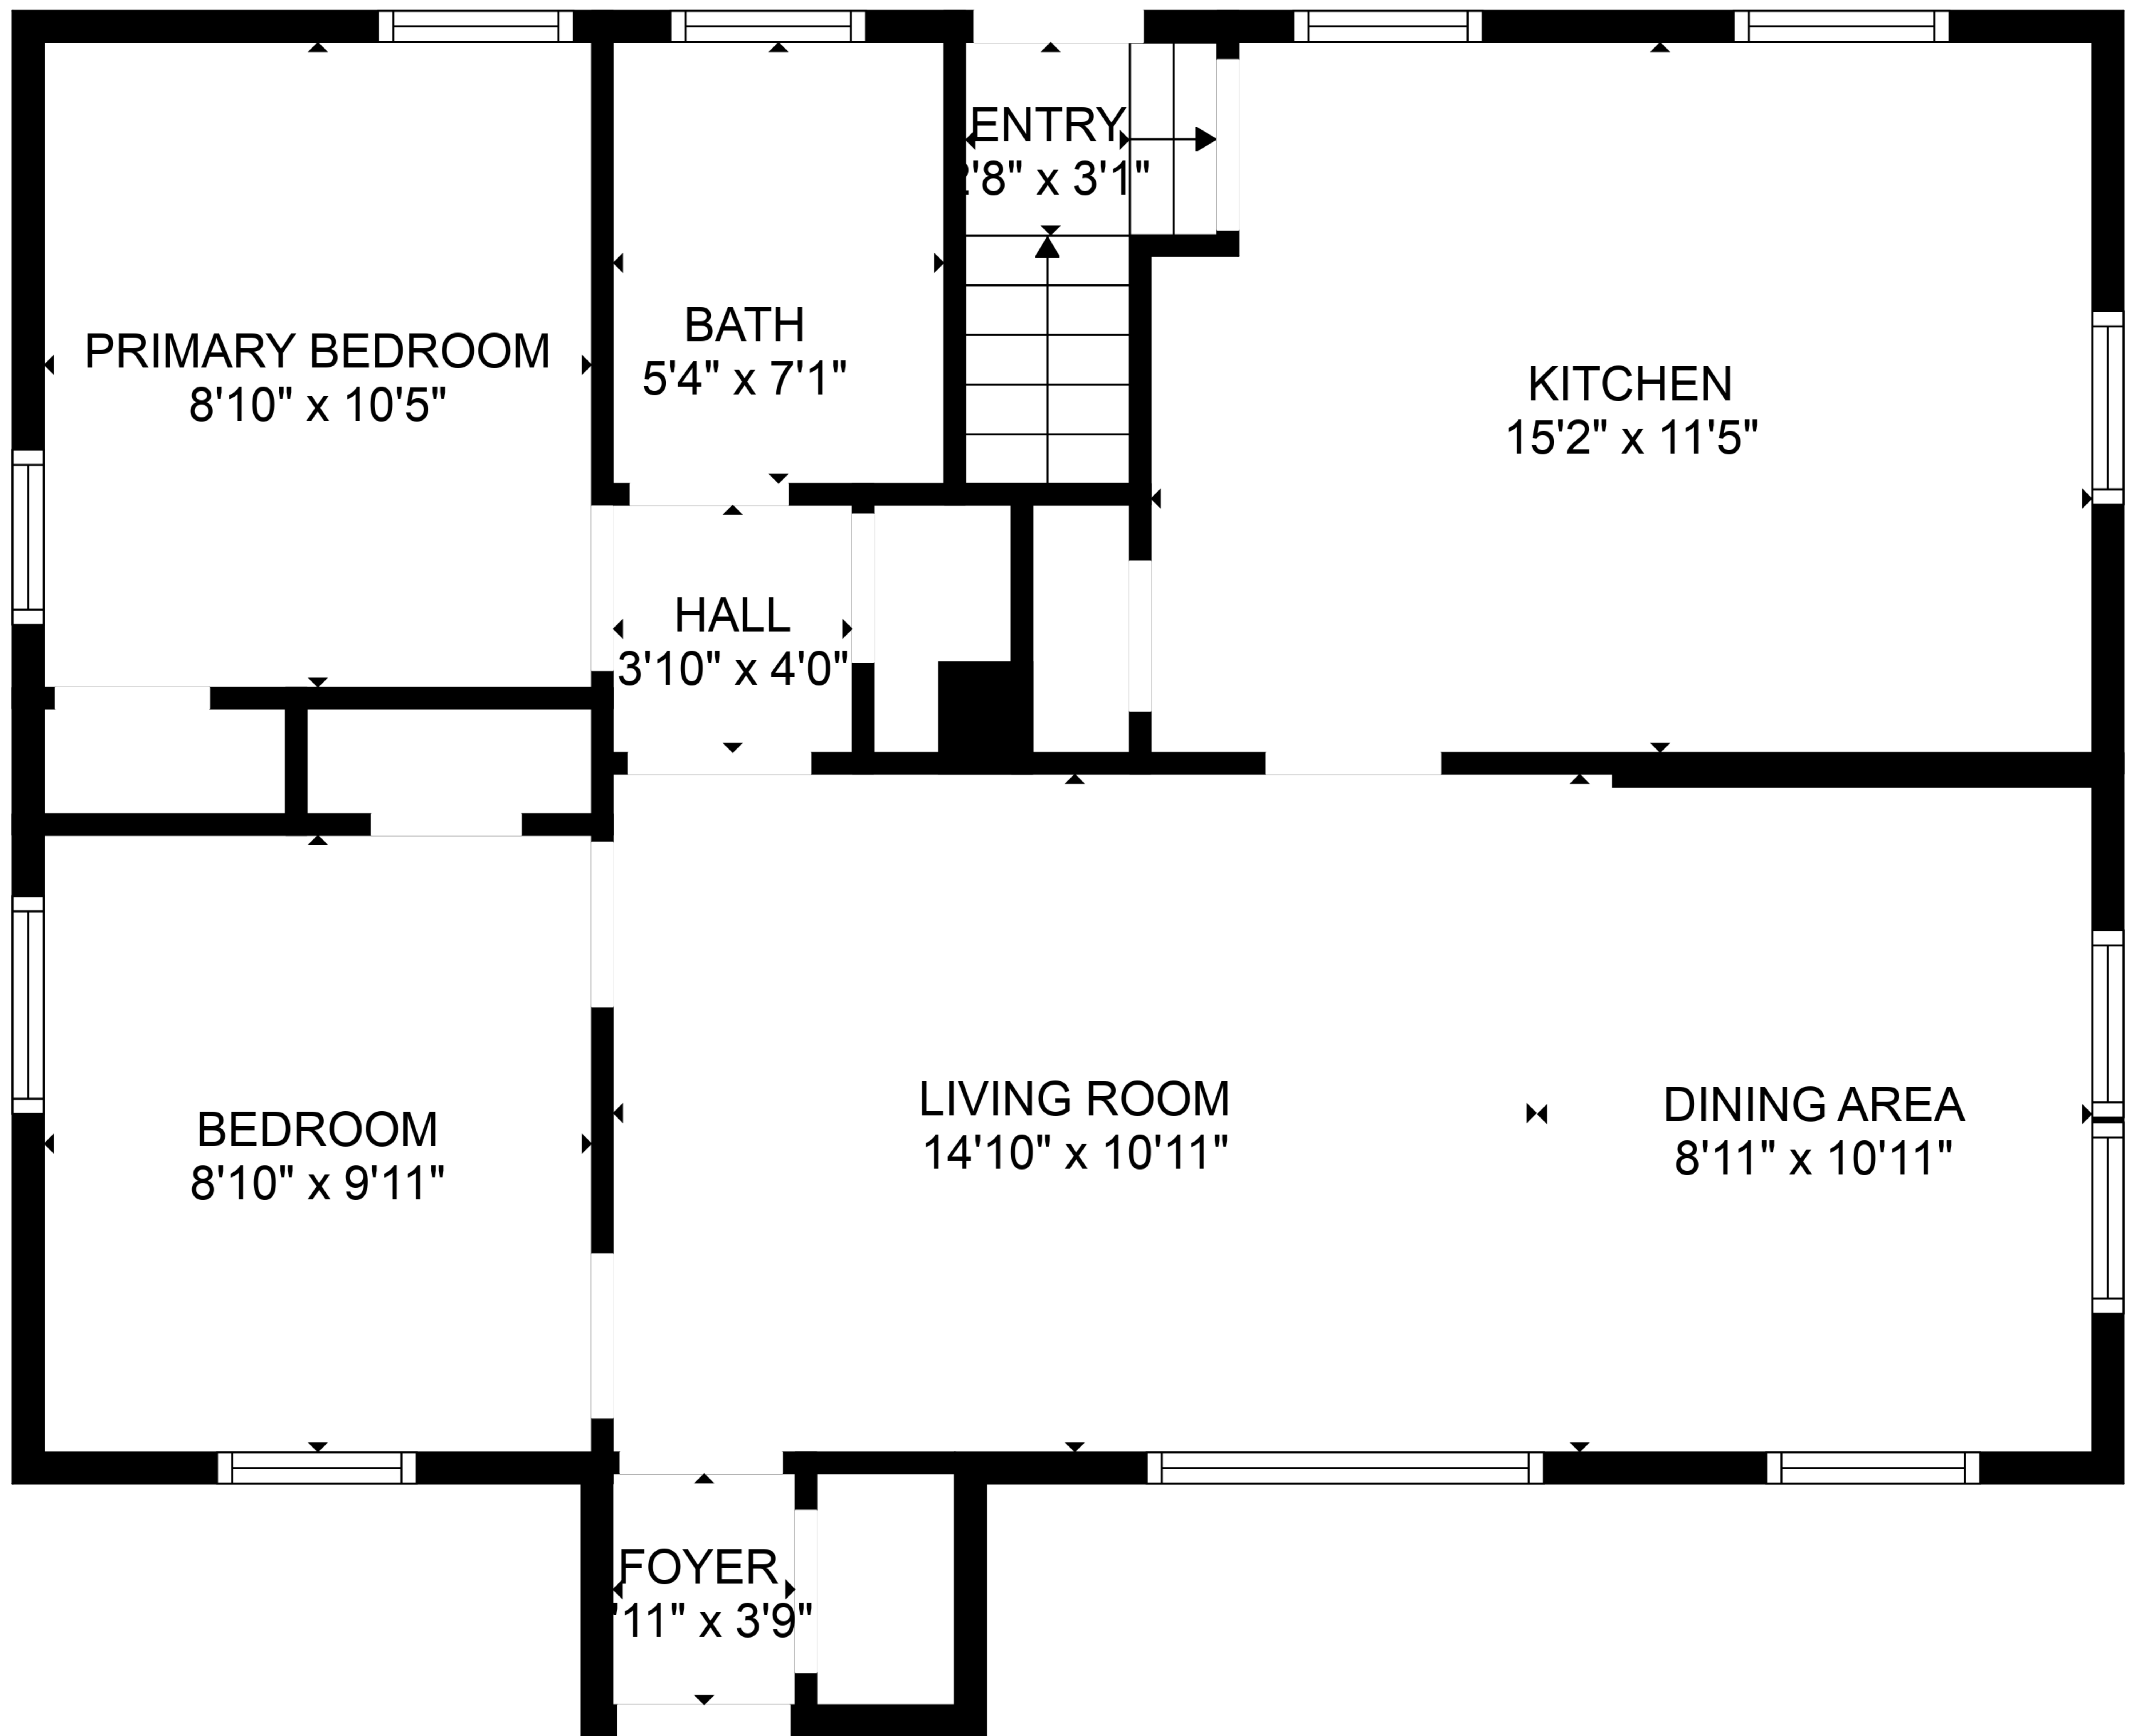

TOTAL: 1006 sq. ft
BELOW GROUND: 234 sq. ft, FLOOR 2: 772 sq. ft
EXCLUDED AREAS: BASEMENT: 141 sq. ft

SIZES AND DIMENSIONS ARE APPROXIMATE, ACTUAL MAY VARY.

TOTAL: 1006 sq. ft

BELOW GROUND: 234 sq. ft, FLOOR 2: 772 sq. ft

EXCLUDED AREAS: BASEMENT: 141 sq. ft

SIZES AND DIMENSIONS ARE APPROXIMATE, ACTUAL MAY VARY.

FLOOR 1

FLOOR 2

TOTAL: 1006 sq. ft
 BELOW GROUND: 234 sq. ft, FLOOR 2: 772 sq. ft
 EXCLUDED AREAS: BASEMENT: 141 sq. ft

SIZES AND DIMENSIONS ARE APPROXIMATE, ACTUAL MAY VARY.