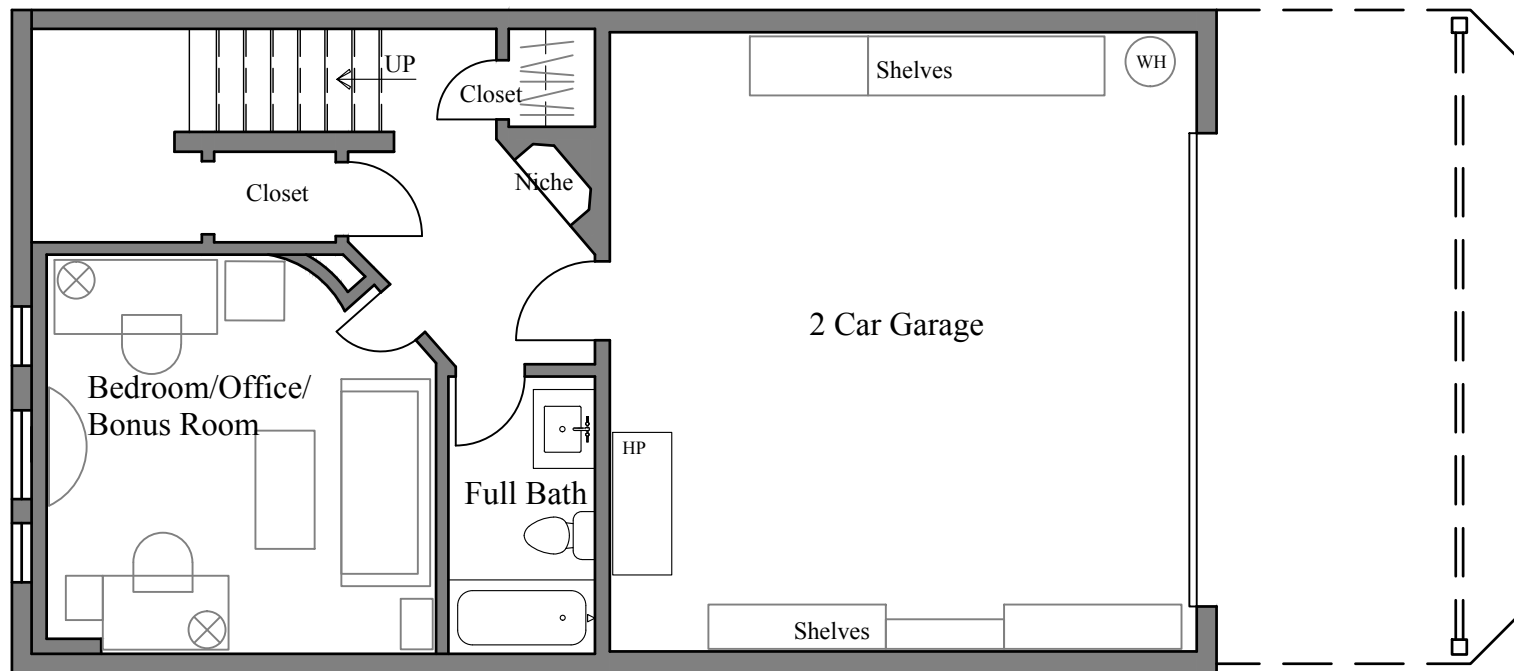

3937 Savannah Square Street Suwanee Town Center

A stylish Townhome

3 Bed / 3.5 Bath

Renovated & Ready for Move In

Second Floor Plan

Furniture shown for scale purposes and ideas

Floor Plan sizes & dimensions are approximate and may vary from actual conditions. Buyer(s) to verify accuracy.

3937 Savannah Square Street Suwanee Town Center

A stylish Townhome

3 Bed / 3.5 Bath

Renovated & Ready for Move In

Terrace Level Floor Plan

Furniture shown for scale purposes and ideas

Floor Plan sizes & dimensions are approximate and may vary from actual conditions. Buyer(s) to verify accuracy.