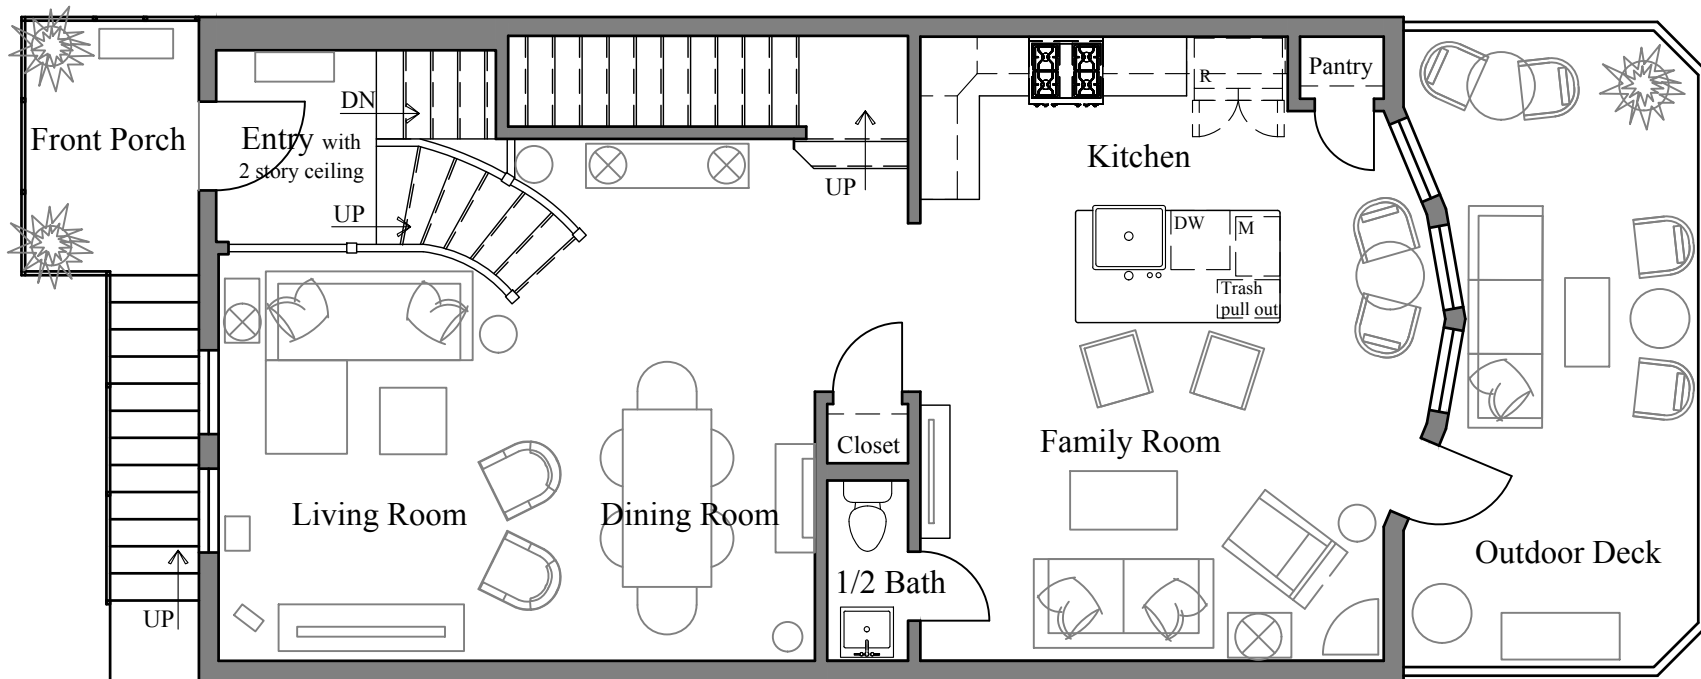

3937 Savannah Square Street Suwanee Town Center

A stylish Townhome

3 Bed / 3.5 Bath

Renovated & Ready for Move In

First Floor Plan

Furniture shown for scale purposes and ideas

Floor Plan sizes & dimensions are approximate and may vary from actual conditions. Buyer(s) to verify accuracy.

3937 Savannah Square Street Suwanee Town Center

A stylish Townhome

3 Bed / 3.5 Bath

Renovated & Ready for Move In

Second Floor Plan

Furniture shown for scale purposes and ideas

Floor Plan sizes & dimensions are approximate and may vary from actual conditions. Buyer(s) to verify accuracy.

3937 Savannah Square Street Suwanee Town Center

A stylish Townhome

3 Bed / 3.5 Bath

Renovated & Ready for Move In

Terrace Level Floor Plan

Furniture shown for scale purposes and ideas

Floor Plan sizes & dimensions are approximate and may vary from actual conditions. Buyer(s) to verify accuracy.