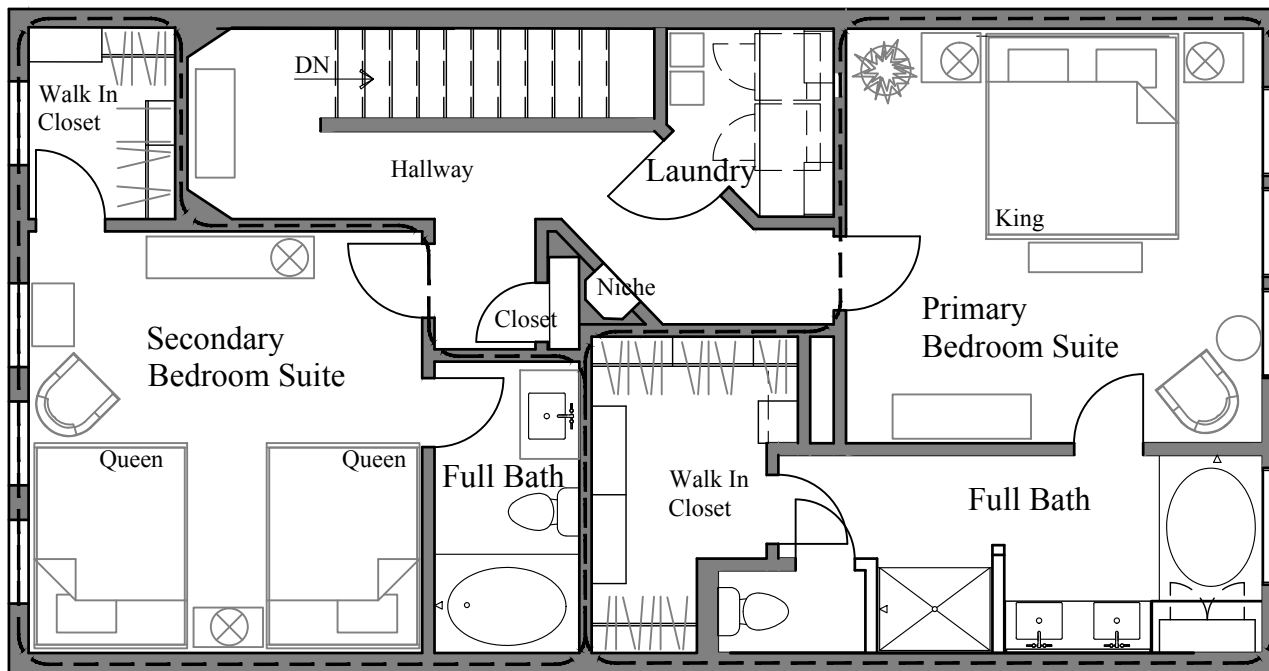

3937 Savannah Square Street Suwanee Town Center

A stylish Townhome

3 Bed / 3.5 Bath

Renovated & Ready for Move In

First Floor Plan

Furniture shown for scale purposes and ideas

Floor Plan sizes & dimensions are approximate and may vary from actual conditions. Buyer(s) to verify accuracy.

3937 Savannah Square Street Suwanee Town Center

A stylish Townhome

3 Bed / 3.5 Bath

Renovated & Ready for Move In

Second Floor Plan

Furniture shown for scale purposes and ideas

Floor Plan sizes & dimensions are approximate and may vary from actual conditions. Buyer(s) to verify accuracy.

3937 Savannah Square Street Suwanee Town Center

A stylish Townhome

3 Bed / 3.5 Bath

Renovated & Ready for Move In

Terrace Level Floor Plan

Furniture shown for scale purposes and ideas

Floor Plan sizes & dimensions are approximate and may vary from actual conditions. Buyer(s) to verify accuracy.