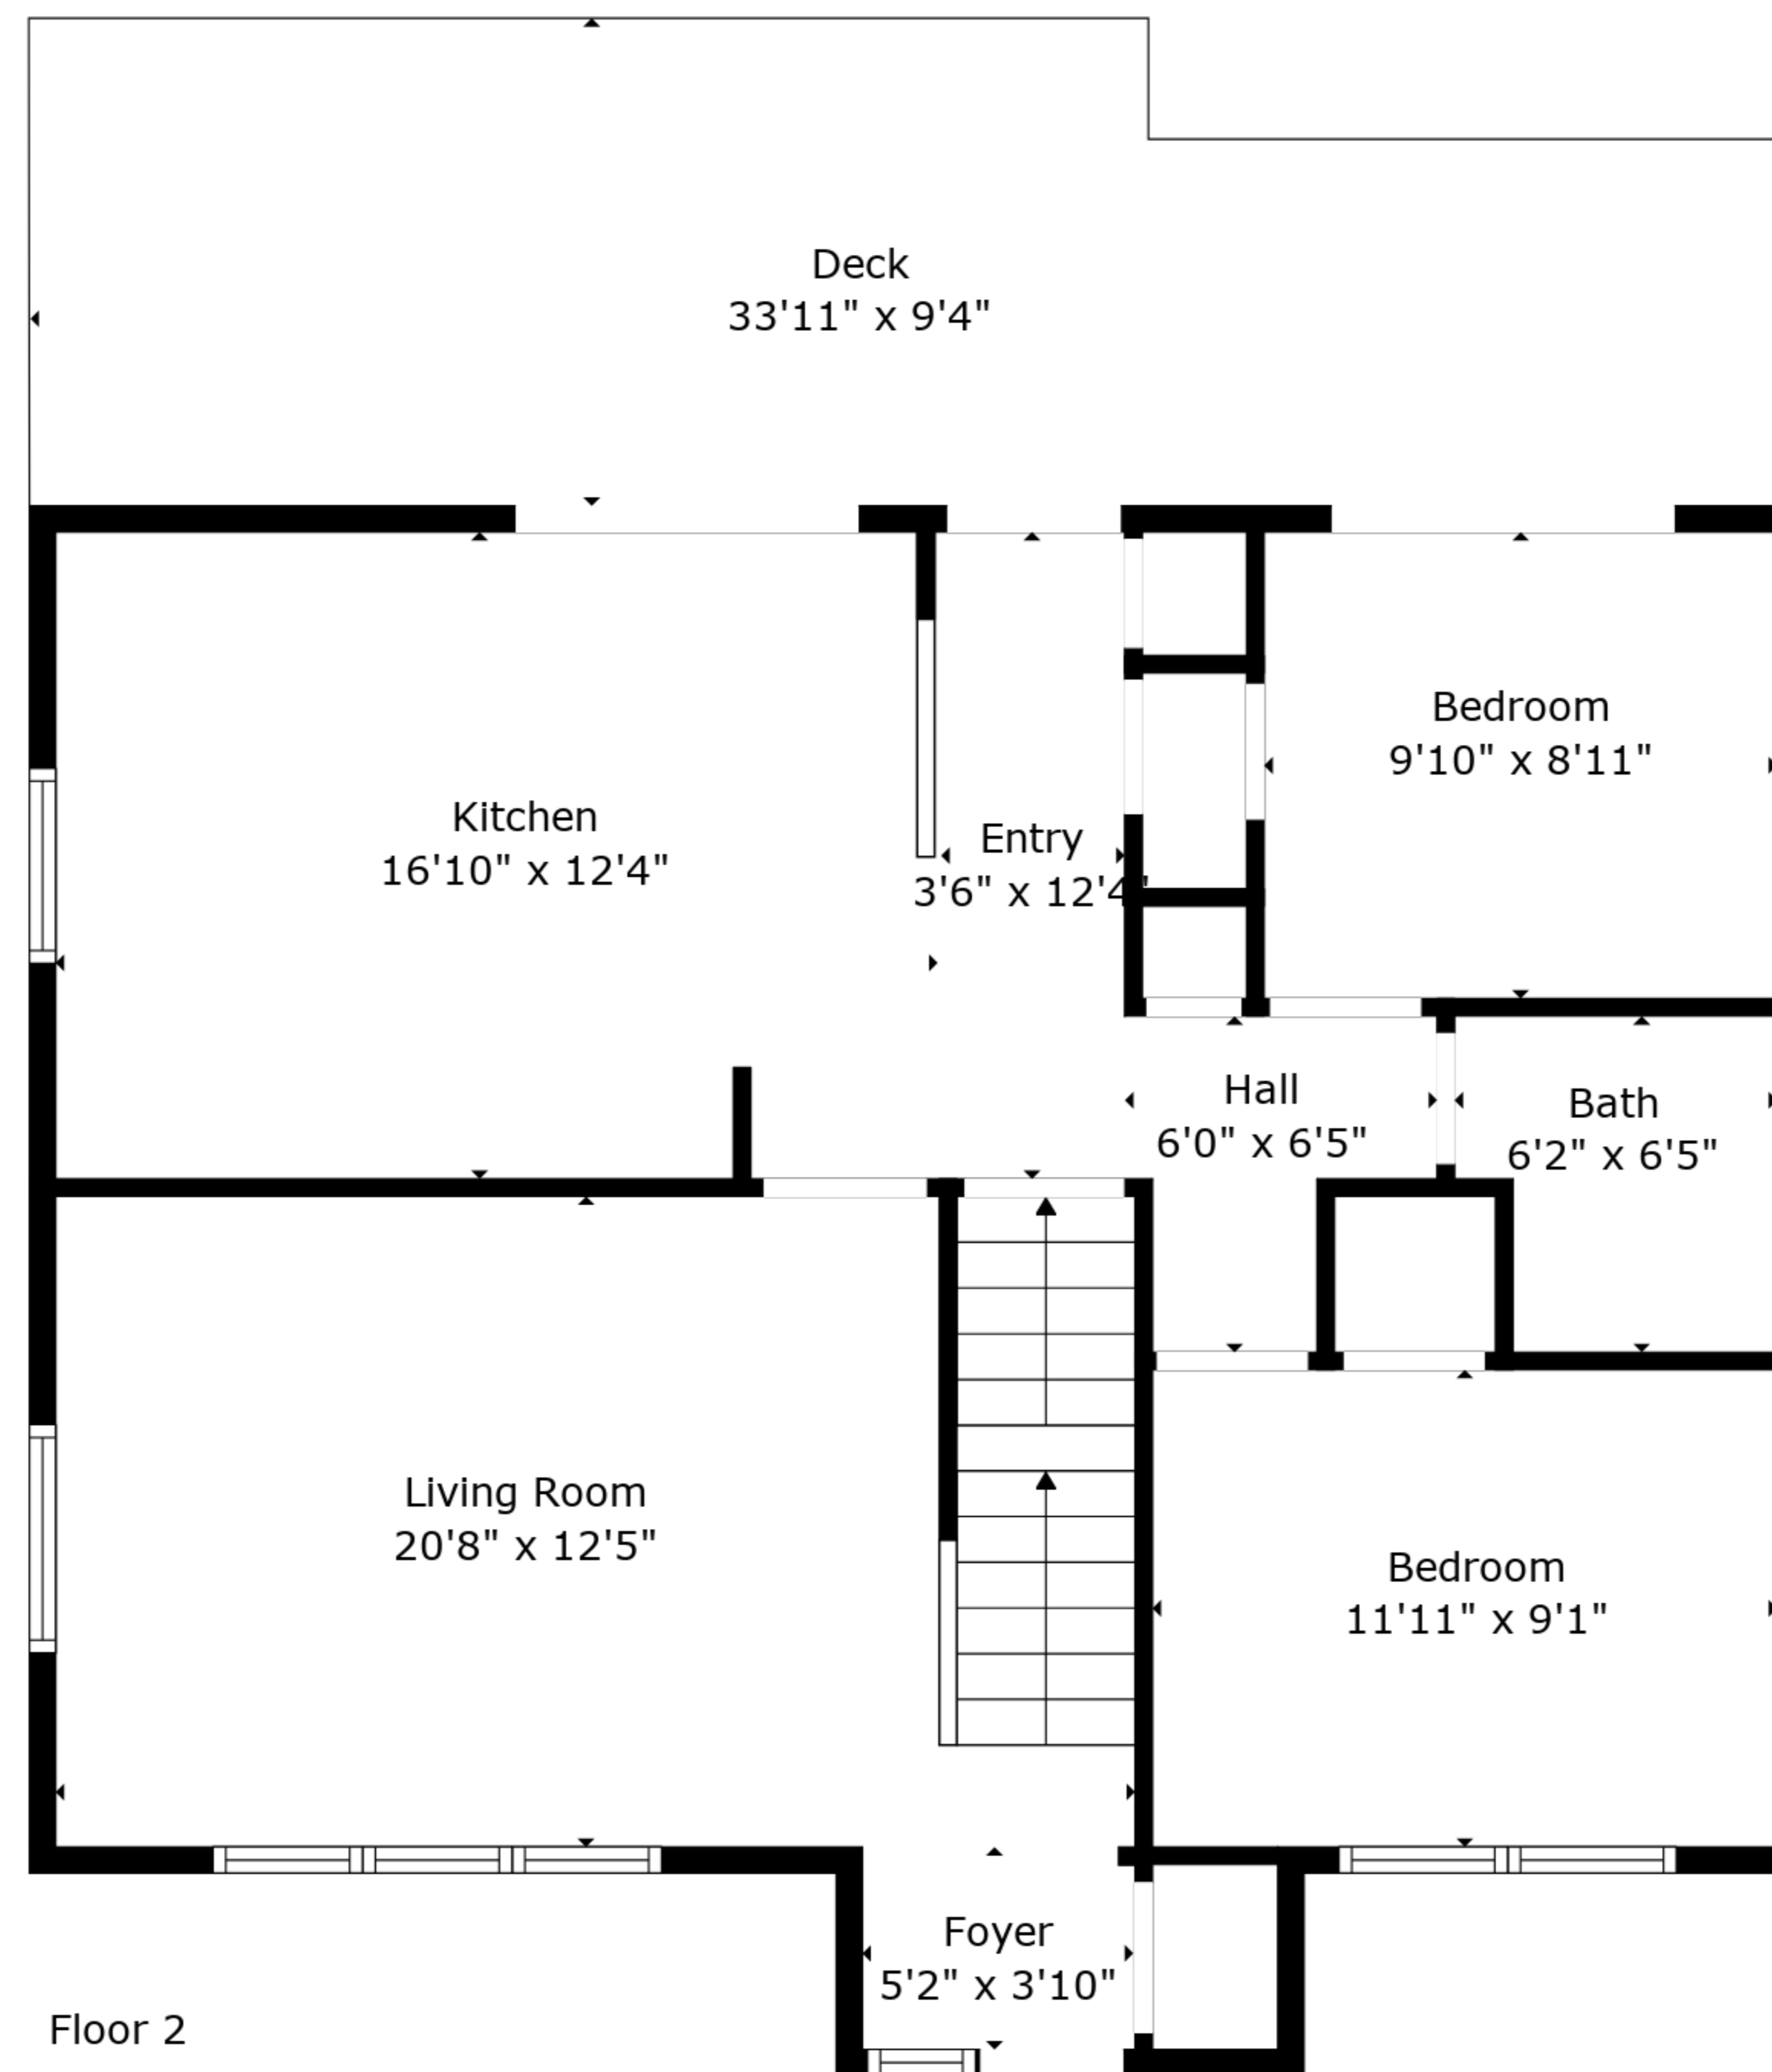

**TOTAL: 2483 sq. ft**

BELOW GROUND: 766 sq. ft, FLOOR 2: 858 sq. ft, FLOOR 3: 0 sq. ft, FLOOR 4: 0 sq. ft, FLOOR 5: 859 sq. ft  
EXCLUDED AREAS: DECK: 287 sq. ft, GARAGE: 1066 sq. ft

**TOTAL: 2483 sq. ft**

Garage  
16'6" x 18'7"

**TOTAL: 2483 sq. ft**

BELOW GROUND: 766 sq. ft, FLOOR 2: 858 sq. ft, FLOOR 3: 0 sq. ft, FLOOR 4: 0 sq. ft, FLOOR 5: 859 sq. ft  
EXCLUDED AREAS: DECK: 287 sq. ft, GARAGE: 1066 sq. ft

**TOTAL: 2483 sq. ft**

BELOW GROUND: 766 sq. ft, FLOOR 2: 858 sq. ft, FLOOR 3: 0 sq. ft, FLOOR 4: 0 sq. ft, FLOOR 5: 859 sq. ft  
EXCLUDED AREAS: DECK: 287 sq. ft, GARAGE: 1066 sq. ft

Floor 3

Floor 4

Floor 1

Floor 2

Floor 5

**TOTAL: 2483 sq. ft**

BELOW GROUND: 766 sq. ft, FLOOR 2: 858 sq. ft, FLOOR 3: 0 sq. ft, FLOOR 4: 0 sq. ft, FLOOR 5: 859 sq. ft  
EXCLUDED AREAS: DECK: 287 sq. ft, GARAGE: 1066 sq. ft