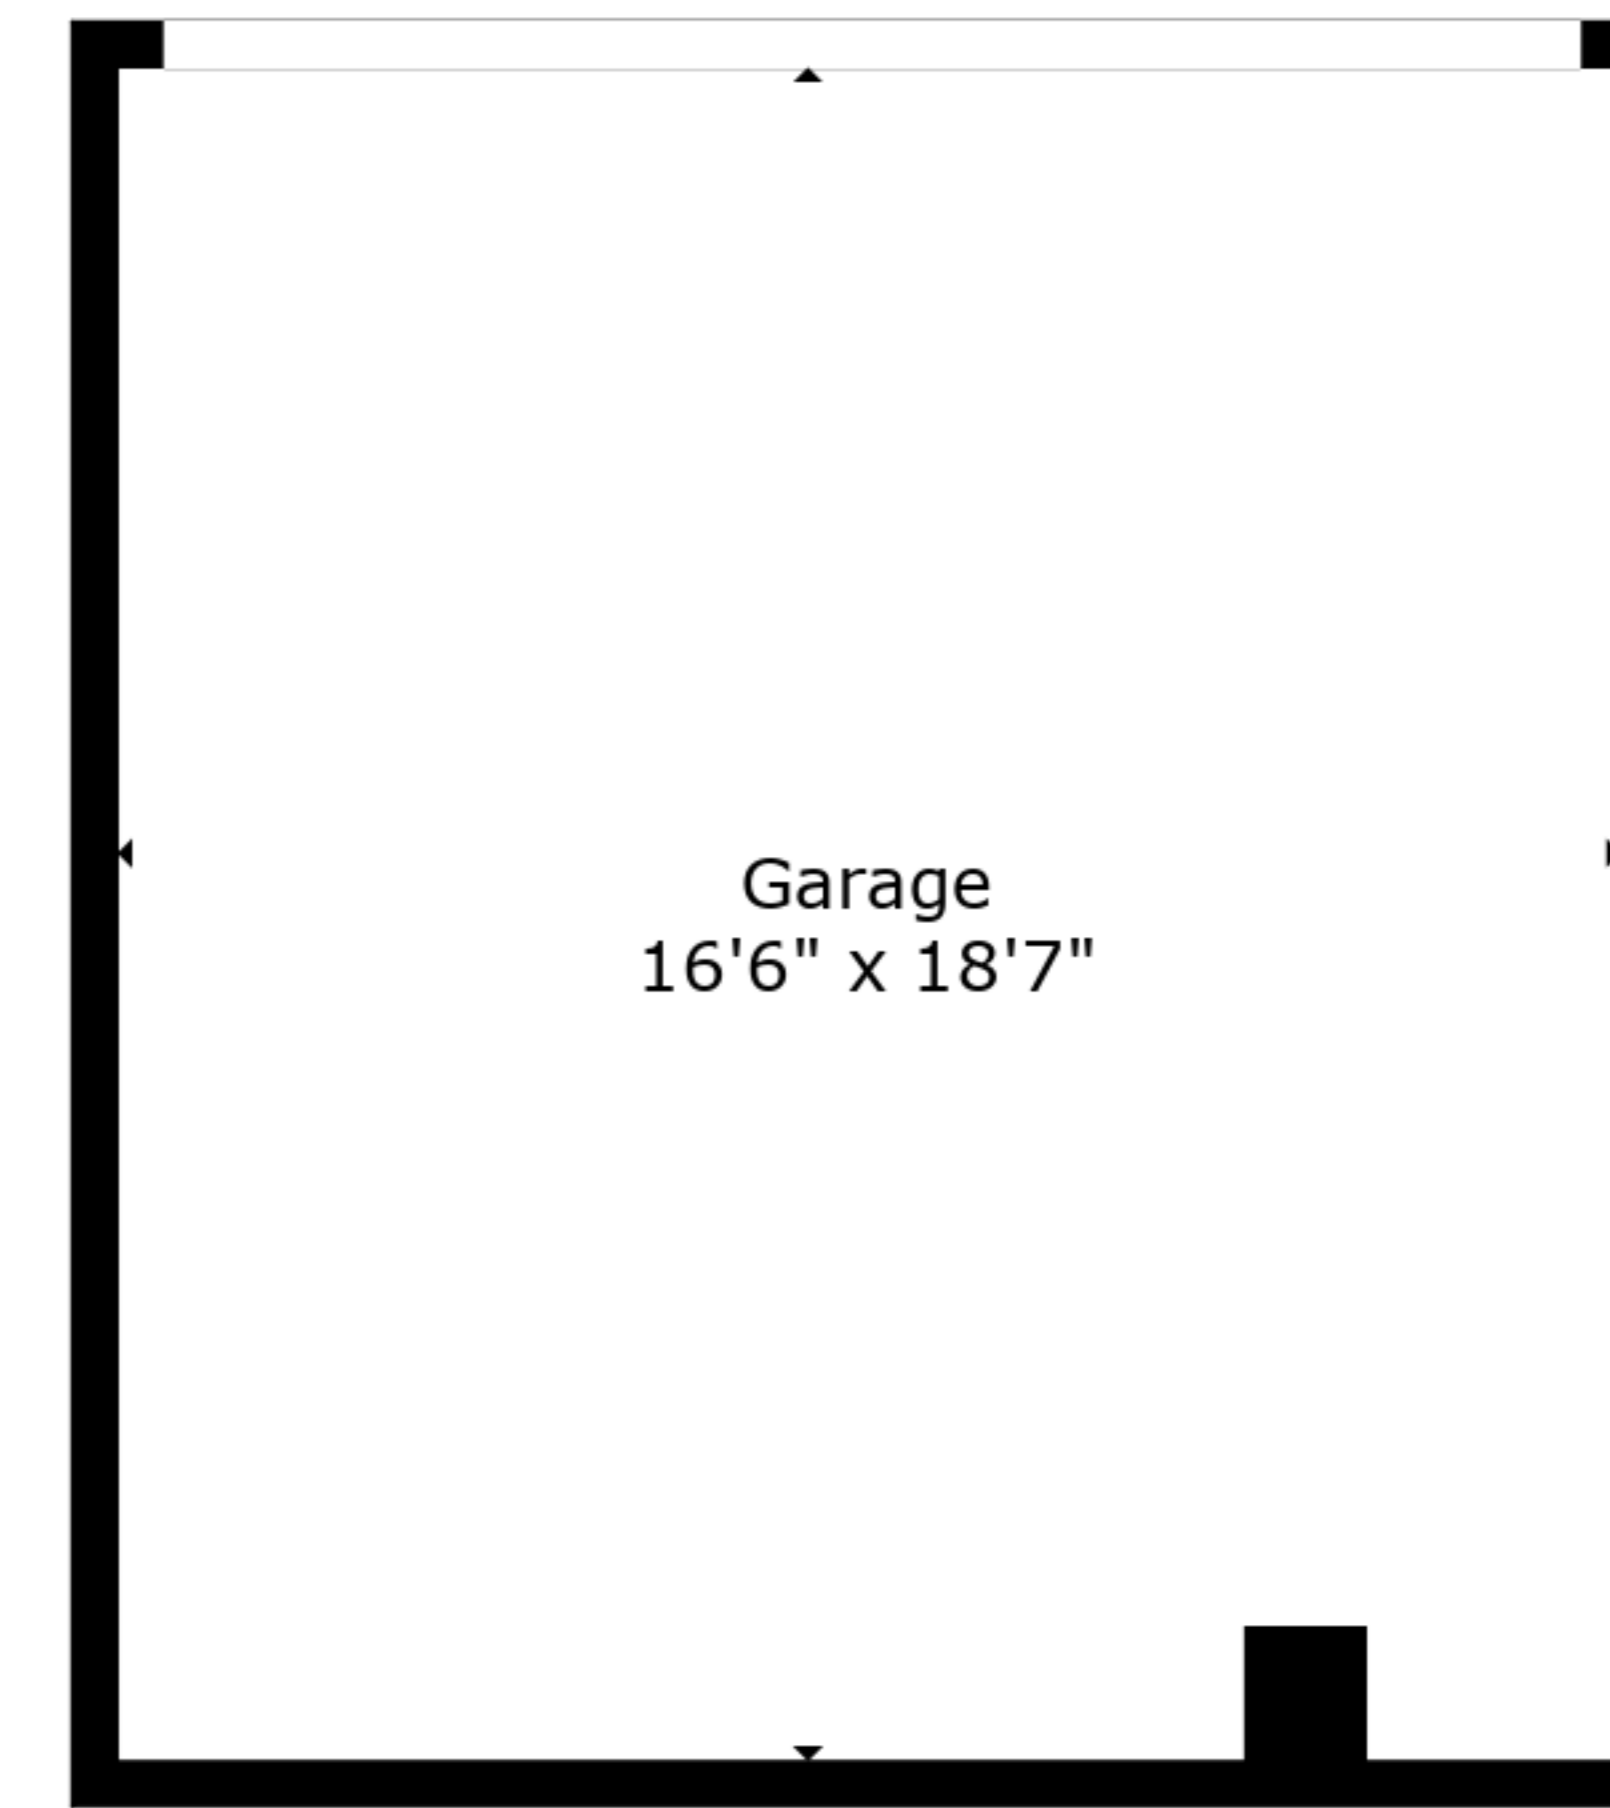

**TOTAL: 2483 sq. ft**

BELOW GROUND: 766 sq. ft, FLOOR 2: 858 sq. ft, FLOOR 3: 0 sq. ft, FLOOR 4: 0 sq. ft, FLOOR 5: 859 sq. ft  
EXCLUDED AREAS: DECK: 287 sq. ft, GARAGE: 1066 sq. ft

**TOTAL: 2483 sq. ft**

Garage  
16'6" x 18'7"

**TOTAL: 2483 sq. ft**

BELOW GROUND: 766 sq. ft, FLOOR 2: 858 sq. ft, FLOOR 3: 0 sq. ft, FLOOR 4: 0 sq. ft, FLOOR 5: 859 sq. ft  
EXCLUDED AREAS: DECK: 287 sq. ft, GARAGE: 1066 sq. ft

**TOTAL: 2483 sq. ft**

BELOW GROUND: 766 sq. ft, FLOOR 2: 858 sq. ft, FLOOR 3: 0 sq. ft, FLOOR 4: 0 sq. ft, FLOOR 5: 859 sq. ft  
EXCLUDED AREAS: DECK: 287 sq. ft, GARAGE: 1066 sq. ft

Floor 3

Floor 4

Floor 1

Floor 2

Floor 5

**TOTAL: 2483 sq. ft**

BELOW GROUND: 766 sq. ft, FLOOR 2: 858 sq. ft, FLOOR 3: 0 sq. ft, FLOOR 4: 0 sq. ft, FLOOR 5: 859 sq. ft  
EXCLUDED AREAS: DECK: 287 sq. ft, GARAGE: 1066 sq. ft