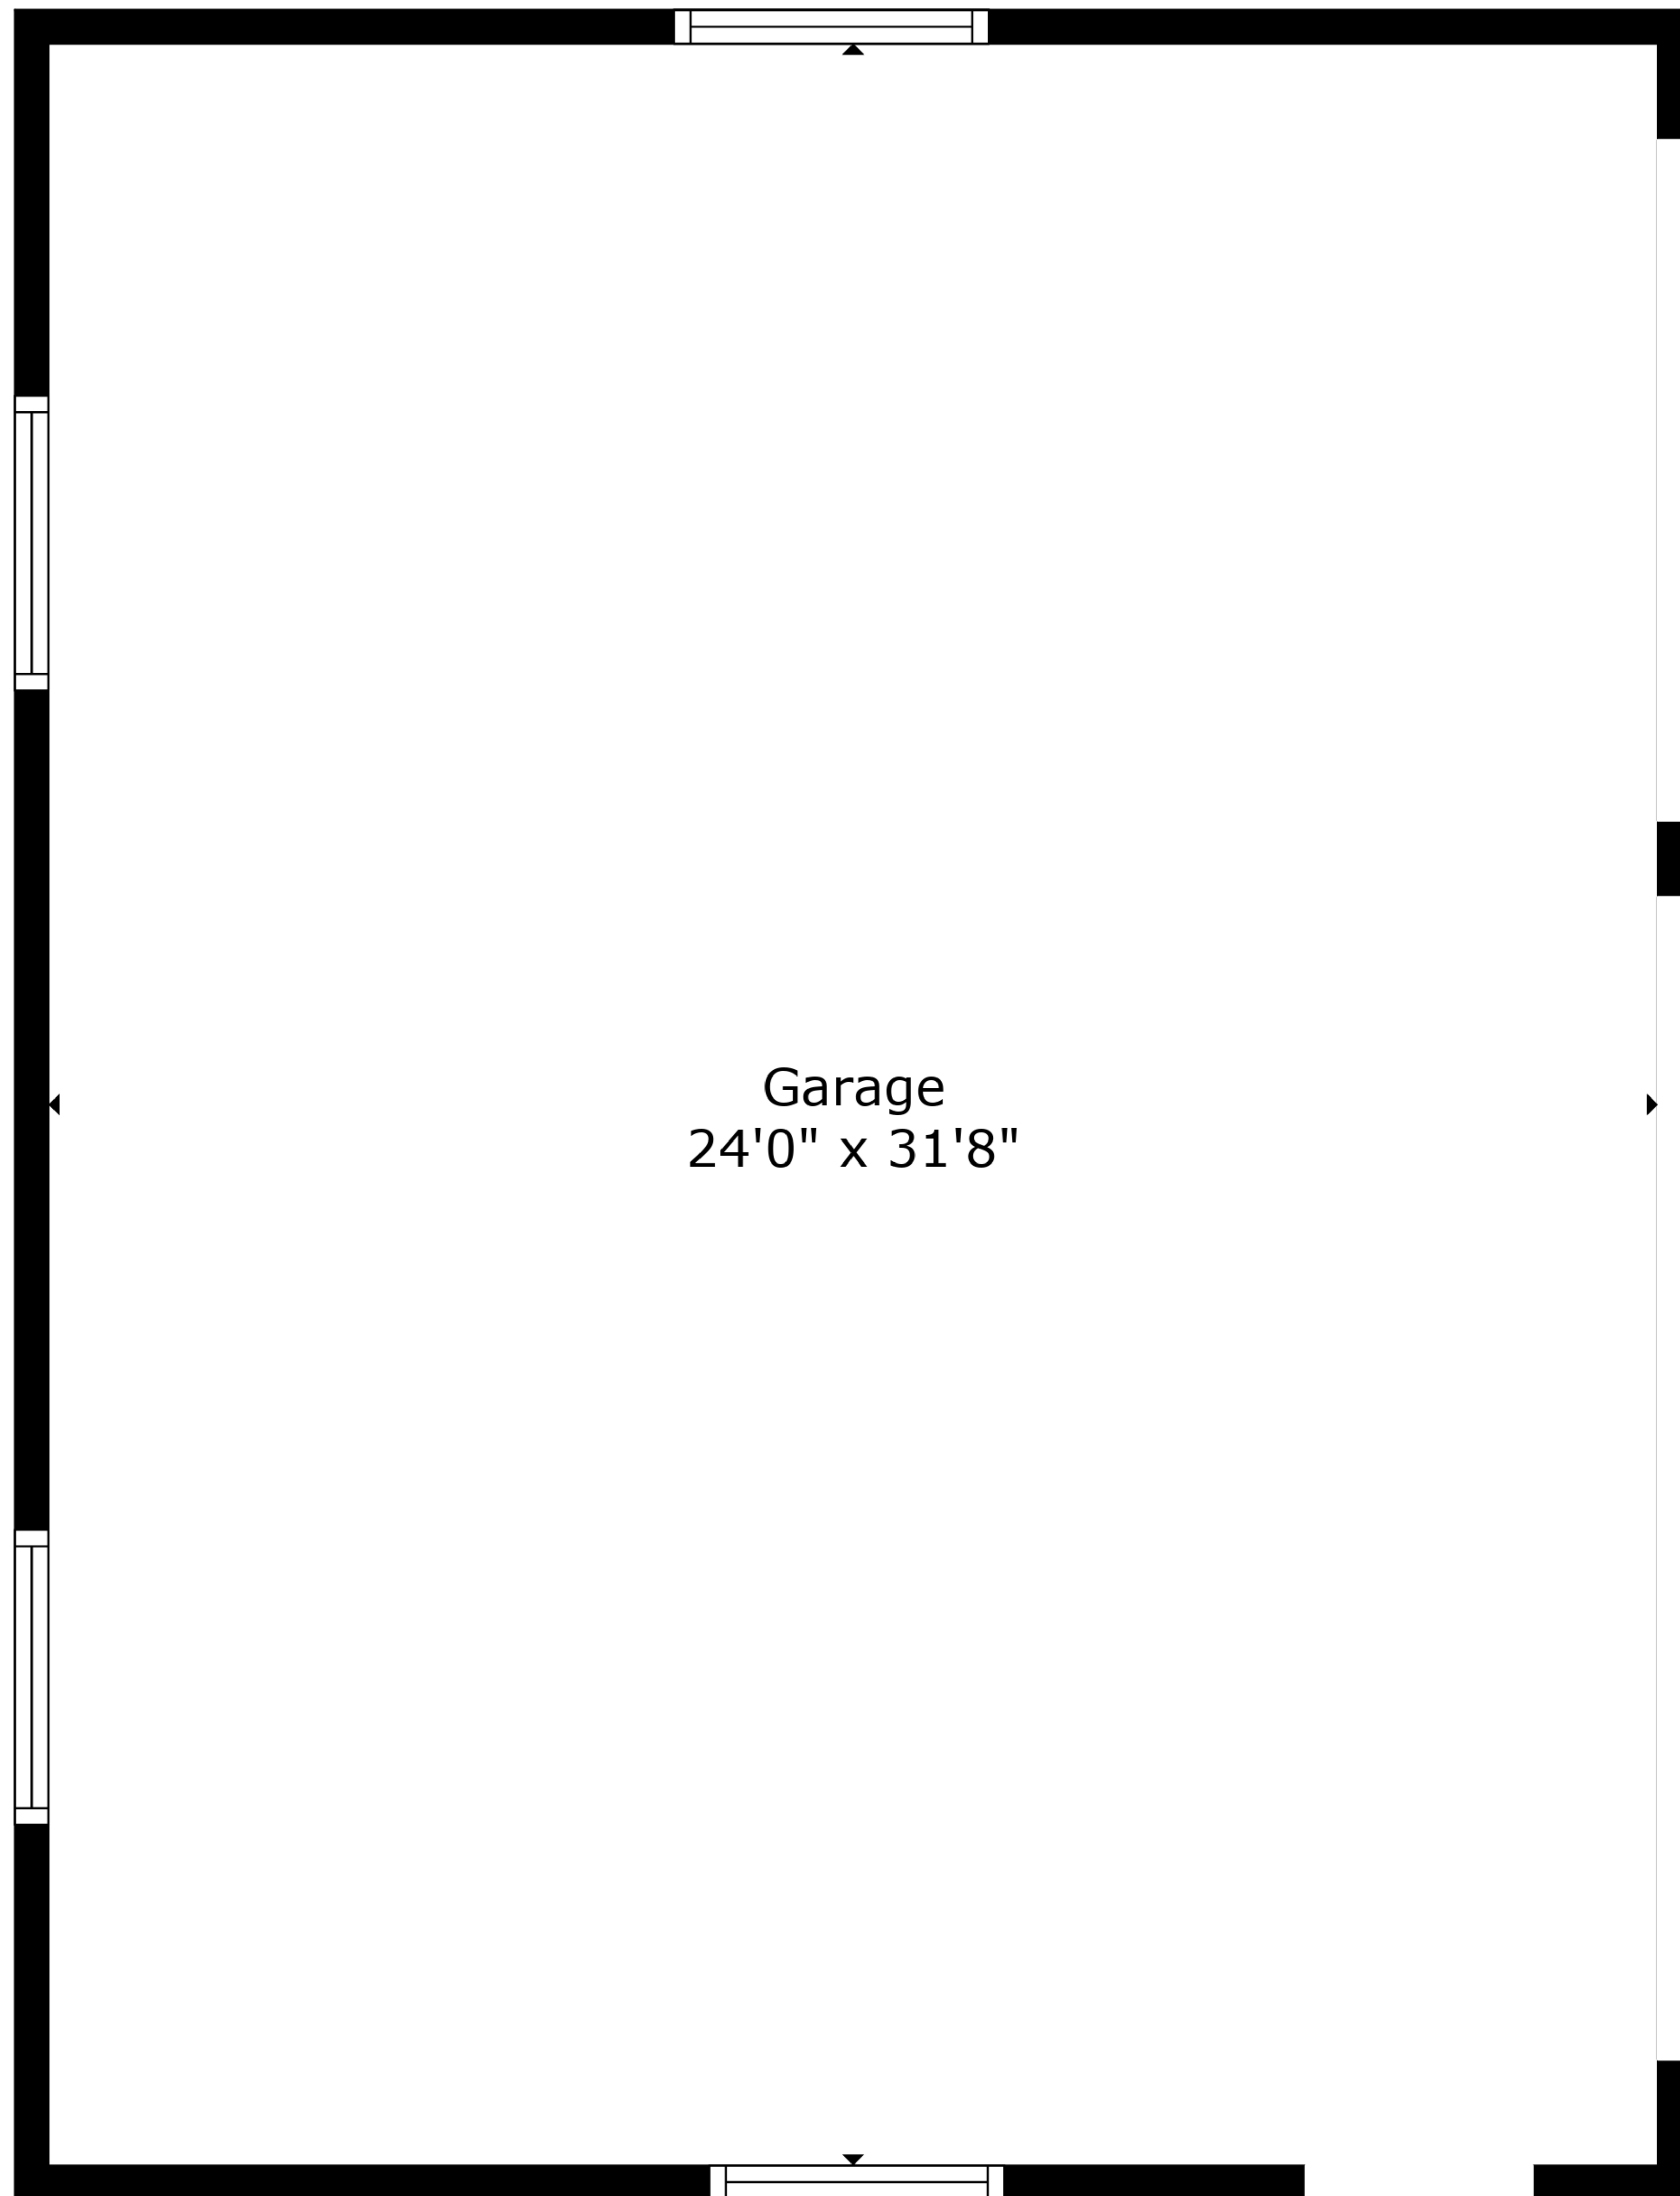

**TOTAL: 2483 sq. ft**

BELOW GROUND: 766 sq. ft, FLOOR 2: 858 sq. ft, FLOOR 3: 0 sq. ft, FLOOR 4: 0 sq. ft, FLOOR 5: 859 sq. ft  
EXCLUDED AREAS: DECK: 287 sq. ft, GARAGE: 1066 sq. ft

**TOTAL: 2483 sq. ft**

BELOW GROUND: 766 sq. ft, FLOOR 2: 858 sq. ft, FLOOR 3: 0 sq. ft, FLOOR 4: 0 sq. ft, FLOOR 5: 859 sq. ft  
 EXCLUDED AREAS: DECK: 287 sq. ft, GARAGE: 1066 sq. ft

**TOTAL: 2483 sq. ft**

BELOW GROUND: 766 sq. ft, FLOOR 2: 858 sq. ft, FLOOR 3: 0 sq. ft, FLOOR 4: 0 sq. ft, FLOOR 5: 859 sq. ft  
EXCLUDED AREAS: DECK: 287 sq. ft, GARAGE: 1066 sq. ft

Garage  
16'6" x 18'7"

**TOTAL: 2483 sq. ft**

BELOW GROUND: 766 sq. ft, FLOOR 2: 858 sq. ft, FLOOR 3: 0 sq. ft, FLOOR 4: 0 sq. ft, FLOOR 5: 859 sq. ft  
EXCLUDED AREAS: DECK: 287 sq. ft, GARAGE: 1066 sq. ft

**TOTAL: 2483 sq. ft**

BELOW GROUND: 766 sq. ft, FLOOR 2: 858 sq. ft, FLOOR 3: 0 sq. ft, FLOOR 4: 0 sq. ft, FLOOR 5: 859 sq. ft  
EXCLUDED AREAS: DECK: 287 sq. ft, GARAGE: 1066 sq. ft

Floor 3

Floor 4

Floor 1