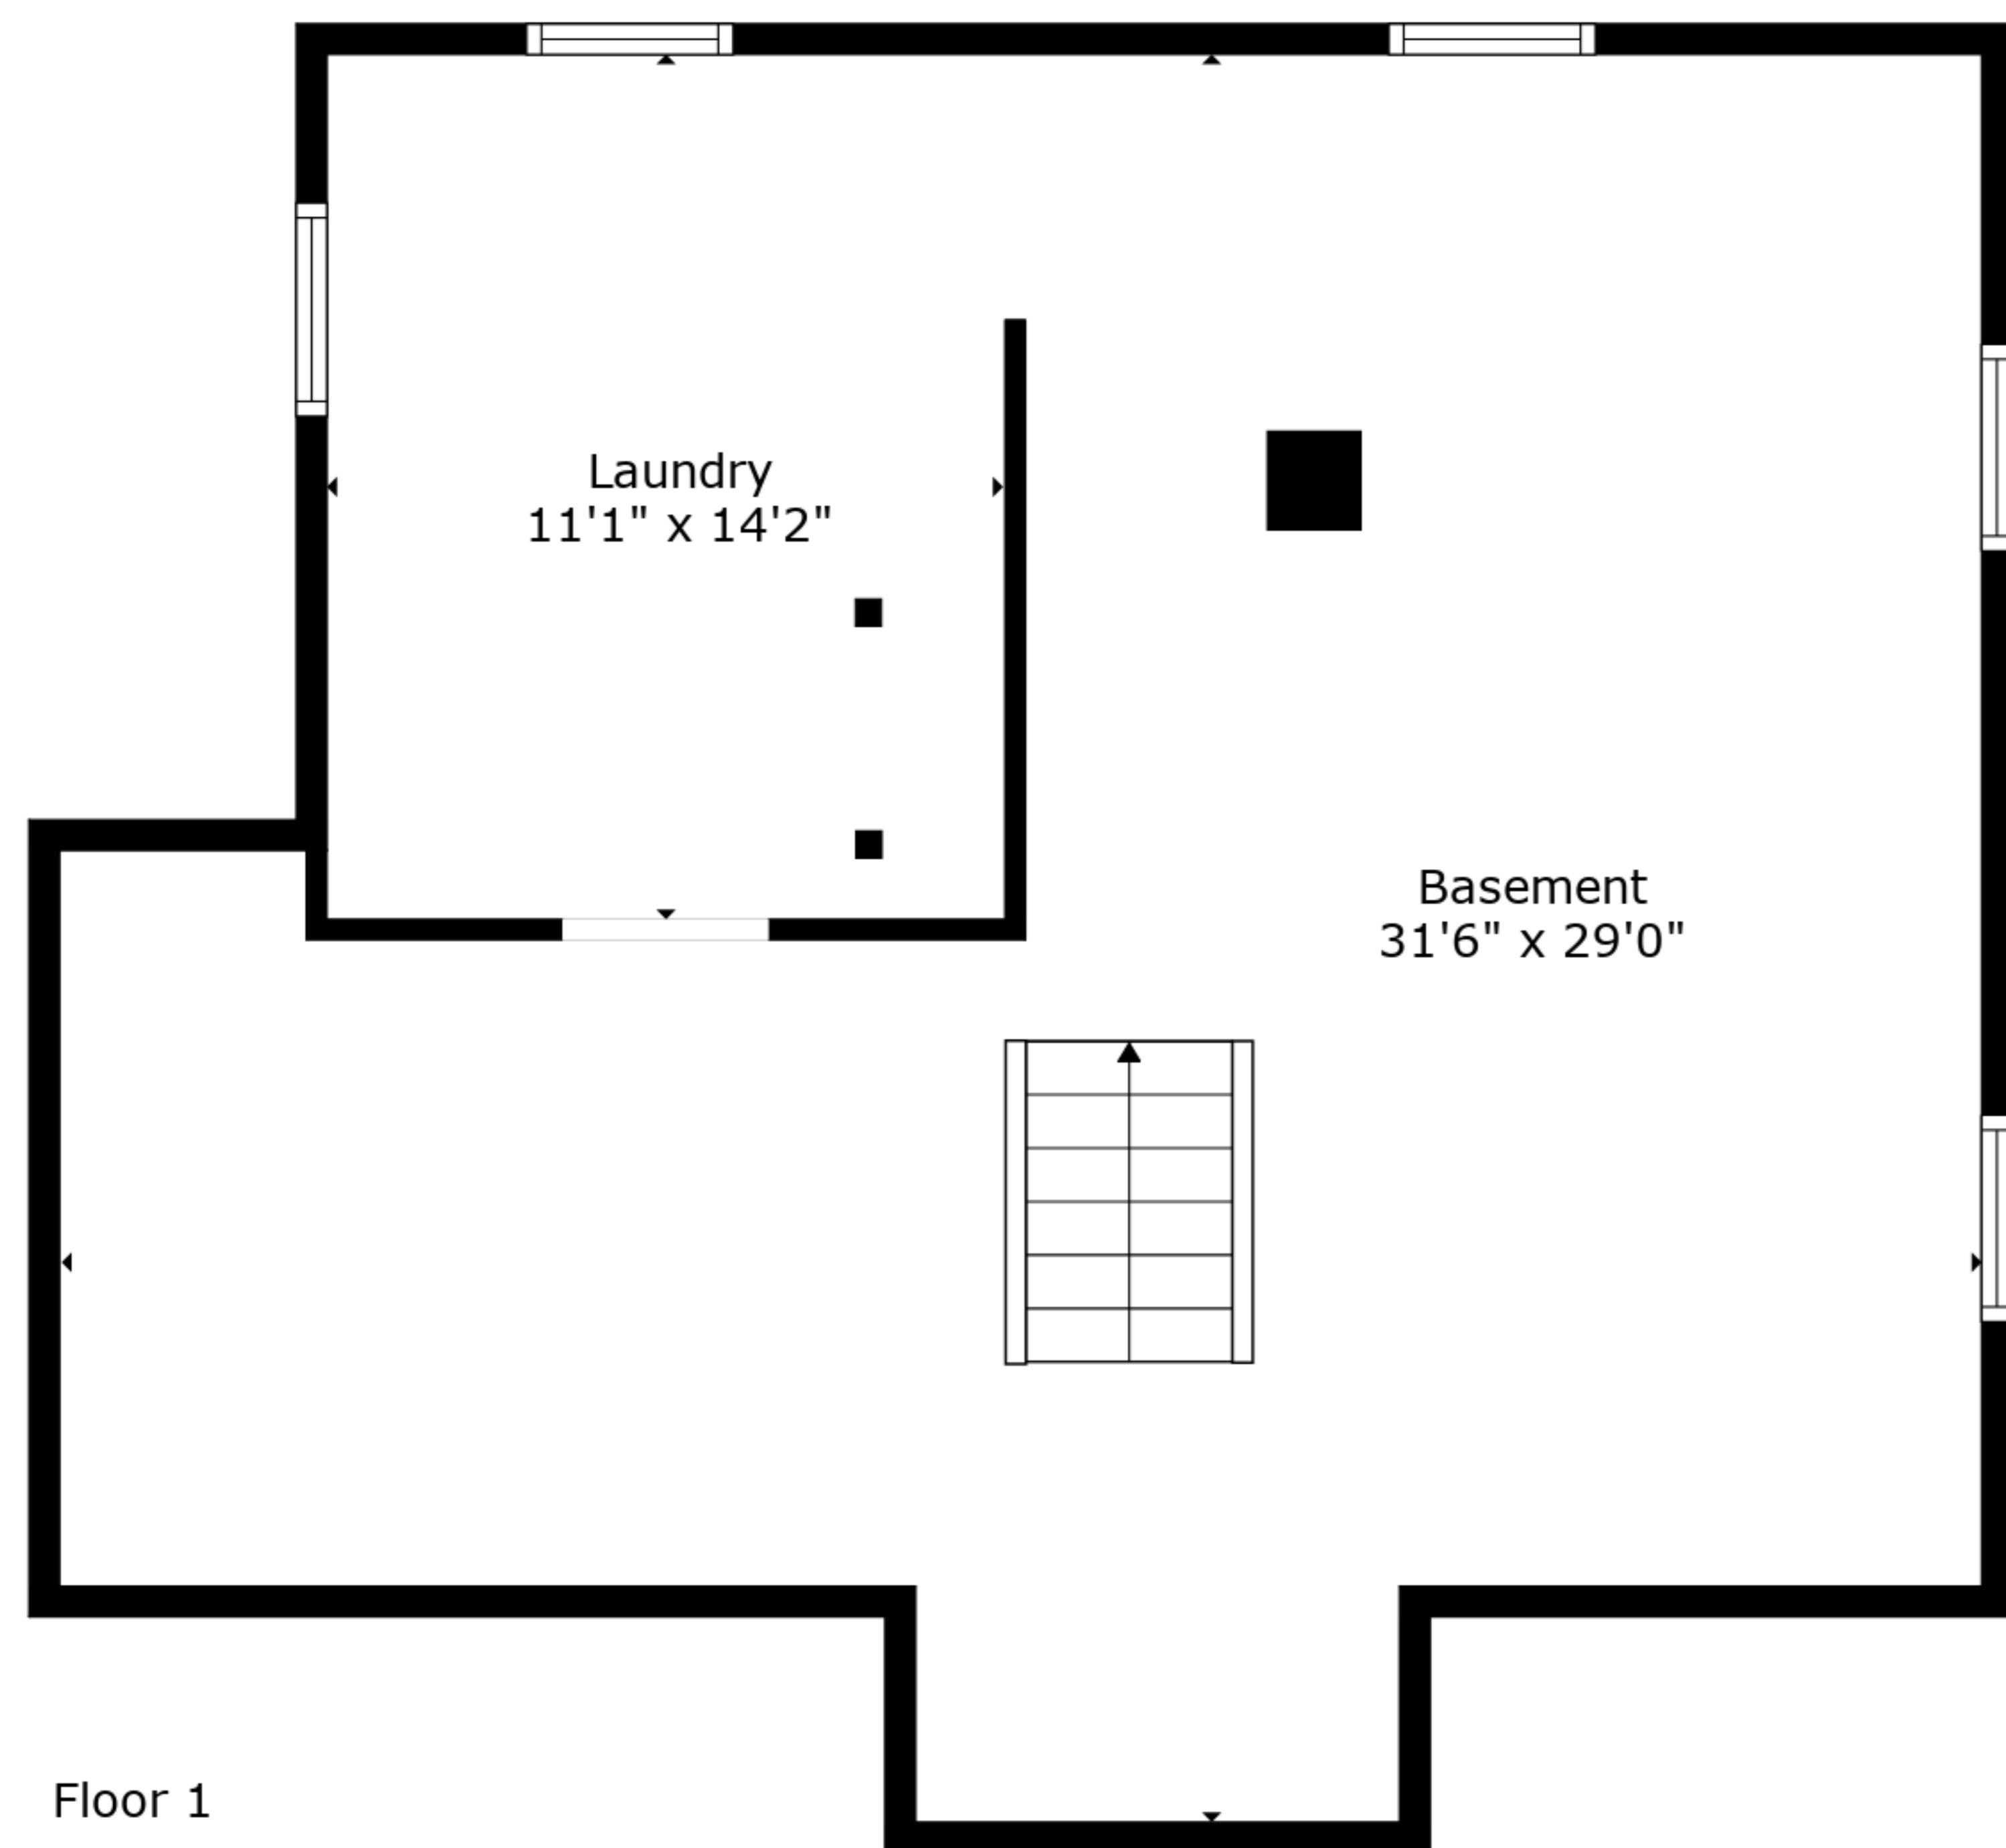

**TOTAL: 2483 sq. ft**

BELOW GROUND: 766 sq. ft, FLOOR 2: 858 sq. ft, FLOOR 3: 0 sq. ft, FLOOR 4: 0 sq. ft, FLOOR 5: 859 sq. ft  
EXCLUDED AREAS: DECK: 287 sq. ft, GARAGE: 1066 sq. ft

**TOTAL: 2483 sq. ft**

Garage  
16'6" x 18'7"

**TOTAL: 2483 sq. ft**

BELOW GROUND: 766 sq. ft, FLOOR 2: 858 sq. ft, FLOOR 3: 0 sq. ft, FLOOR 4: 0 sq. ft, FLOOR 5: 859 sq. ft  
EXCLUDED AREAS: DECK: 287 sq. ft, GARAGE: 1066 sq. ft

**TOTAL: 2483 sq. ft**

BELOW GROUND: 766 sq. ft, FLOOR 2: 858 sq. ft, FLOOR 3: 0 sq. ft, FLOOR 4: 0 sq. ft, FLOOR 5: 859 sq. ft  
EXCLUDED AREAS: DECK: 287 sq. ft, GARAGE: 1066 sq. ft

Floor 3

Floor 4

Floor 1

Floor 2

Floor 5

**TOTAL: 2483 sq. ft**

BELOW GROUND: 766 sq. ft, FLOOR 2: 858 sq. ft, FLOOR 3: 0 sq. ft, FLOOR 4: 0 sq. ft, FLOOR 5: 859 sq. ft  
EXCLUDED AREAS: DECK: 287 sq. ft, GARAGE: 1066 sq. ft