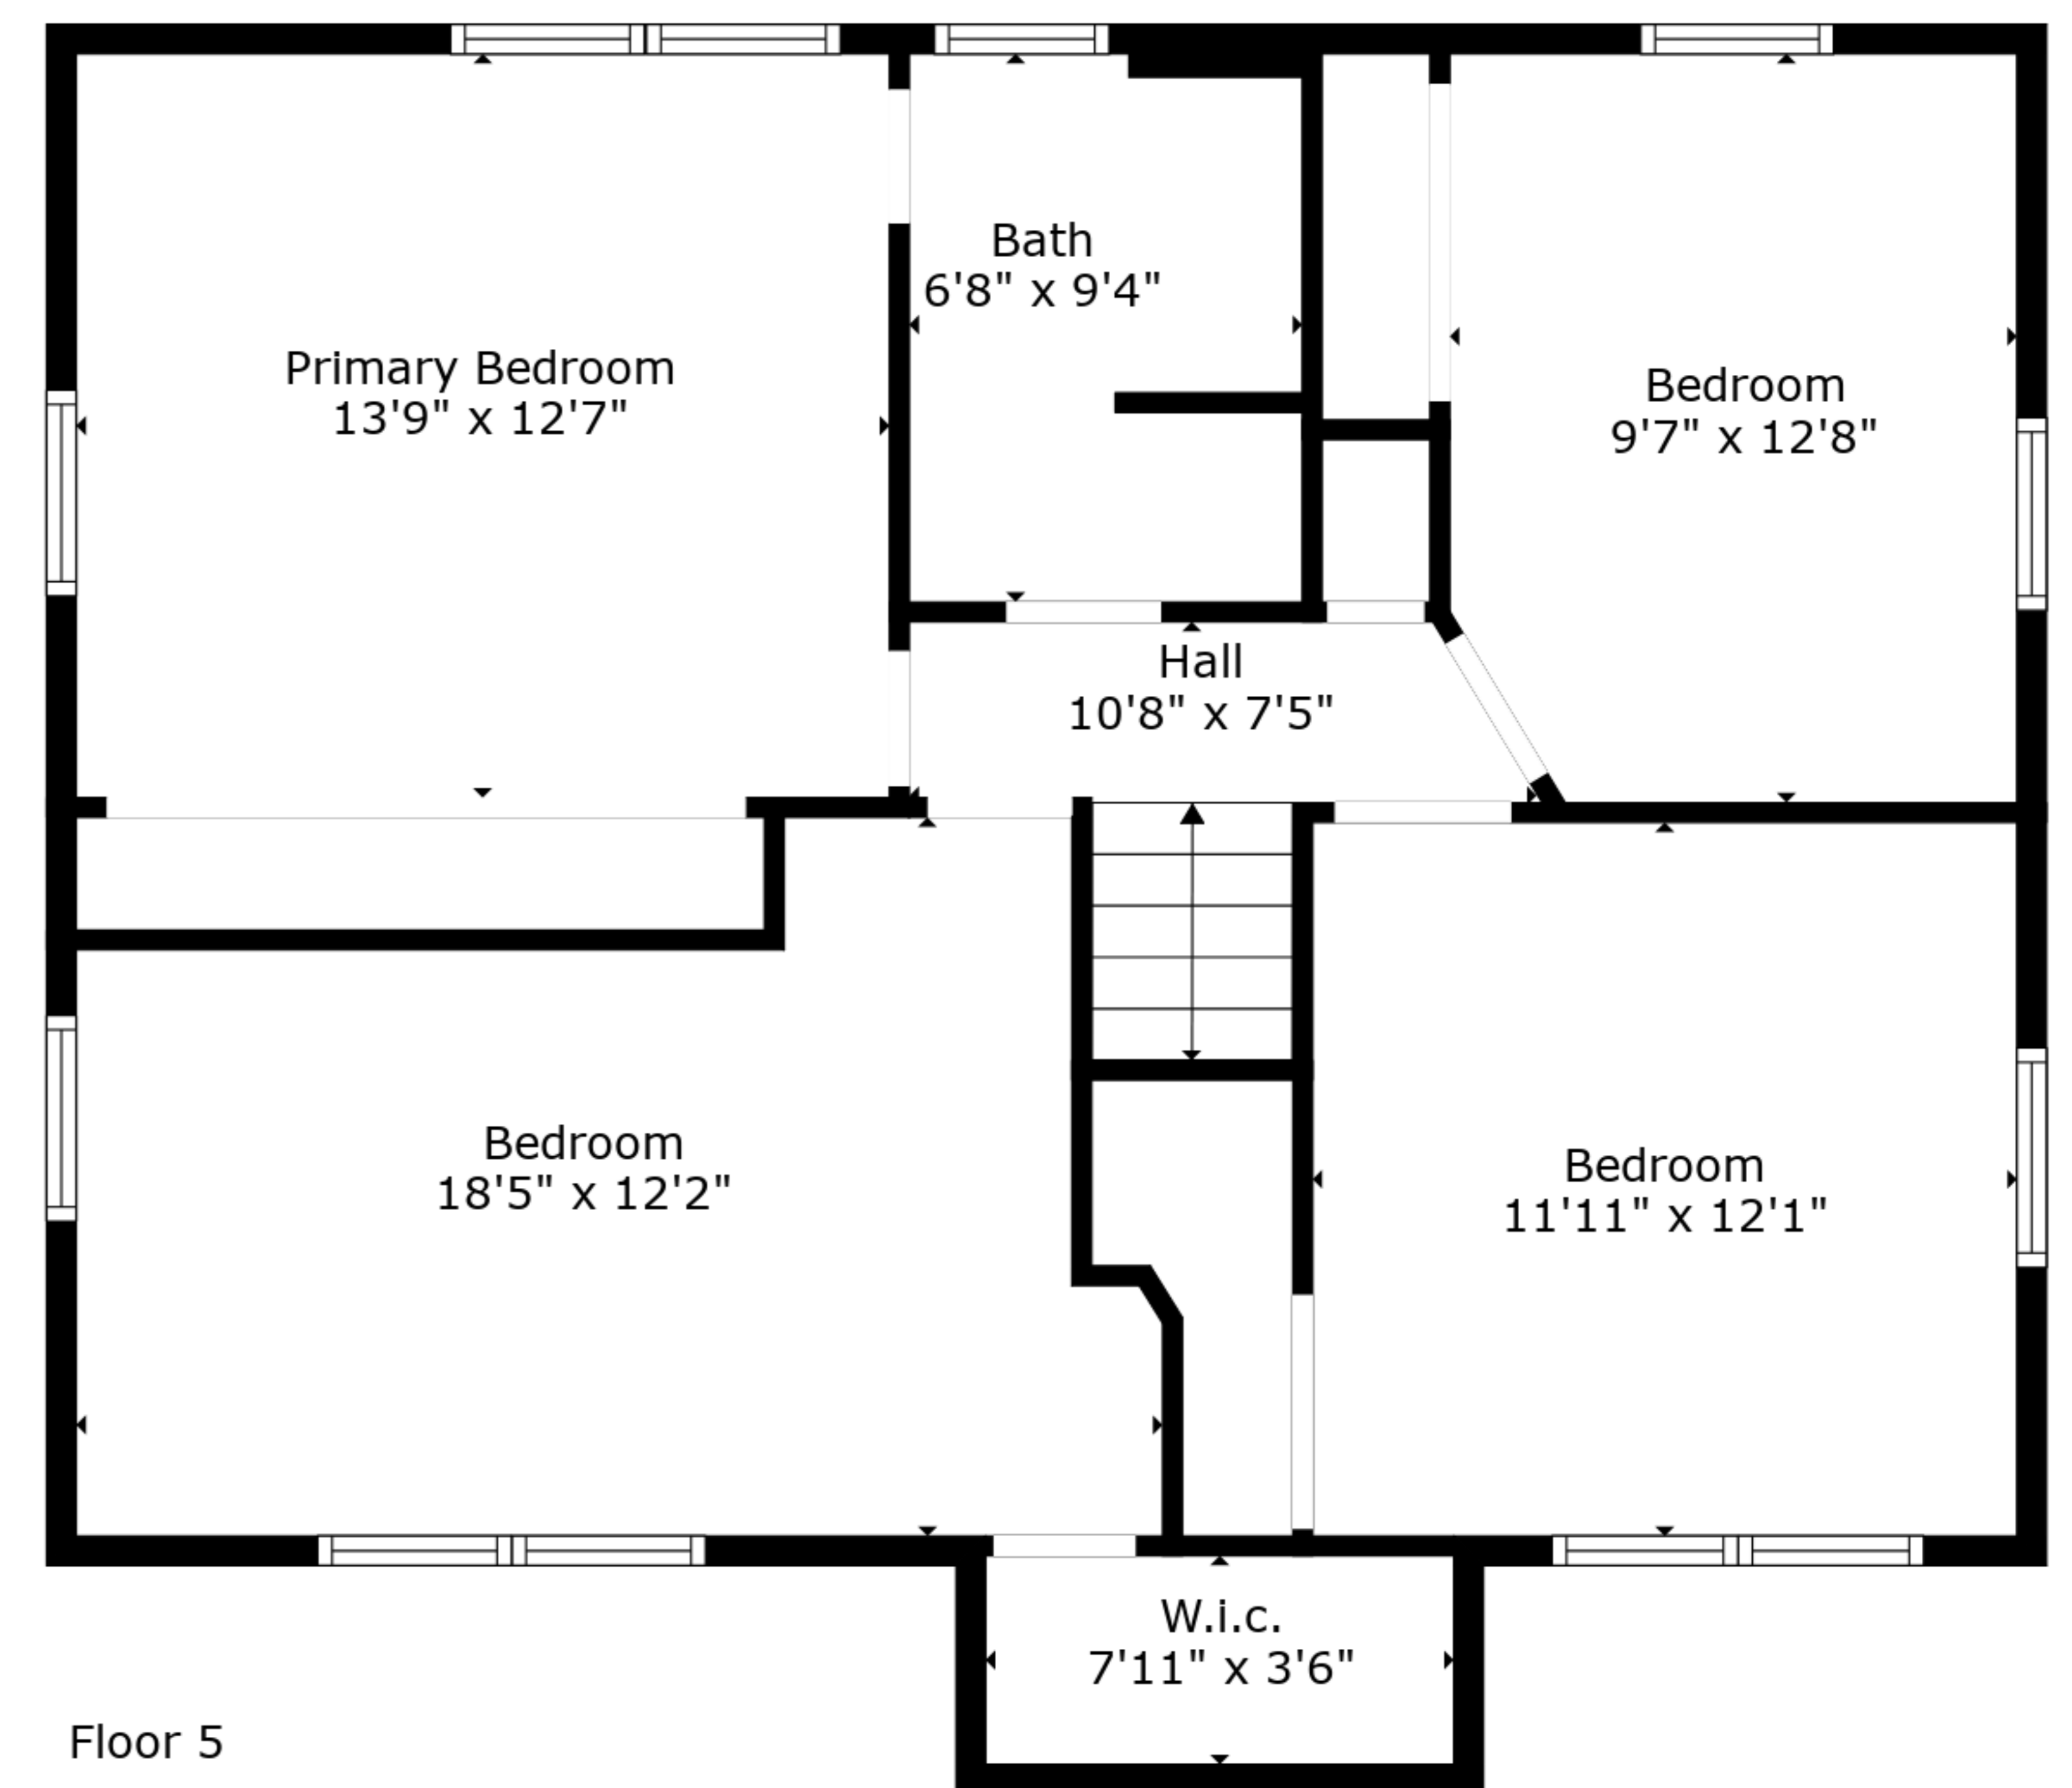

**TOTAL: 2483 sq. ft**

BELOW GROUND: 766 sq. ft, FLOOR 2: 858 sq. ft, FLOOR 3: 0 sq. ft, FLOOR 4: 0 sq. ft, FLOOR 5: 859 sq. ft  
EXCLUDED AREAS: DECK: 287 sq. ft, GARAGE: 1066 sq. ft

**TOTAL: 2483 sq. ft**

Garage  
16'6" x 18'7"

**TOTAL: 2483 sq. ft**

BELOW GROUND: 766 sq. ft, FLOOR 2: 858 sq. ft, FLOOR 3: 0 sq. ft, FLOOR 4: 0 sq. ft, FLOOR 5: 859 sq. ft  
EXCLUDED AREAS: DECK: 287 sq. ft, GARAGE: 1066 sq. ft

**TOTAL: 2483 sq. ft**

BELOW GROUND: 766 sq. ft, FLOOR 2: 858 sq. ft, FLOOR 3: 0 sq. ft, FLOOR 4: 0 sq. ft, FLOOR 5: 859 sq. ft  
EXCLUDED AREAS: DECK: 287 sq. ft, GARAGE: 1066 sq. ft

Floor 3

Floor 4

Floor 1

Floor 2

Floor 5

**TOTAL: 2483 sq. ft**

BELOW GROUND: 766 sq. ft, FLOOR 2: 858 sq. ft, FLOOR 3: 0 sq. ft, FLOOR 4: 0 sq. ft, FLOOR 5: 859 sq. ft  
EXCLUDED AREAS: DECK: 287 sq. ft, GARAGE: 1066 sq. ft