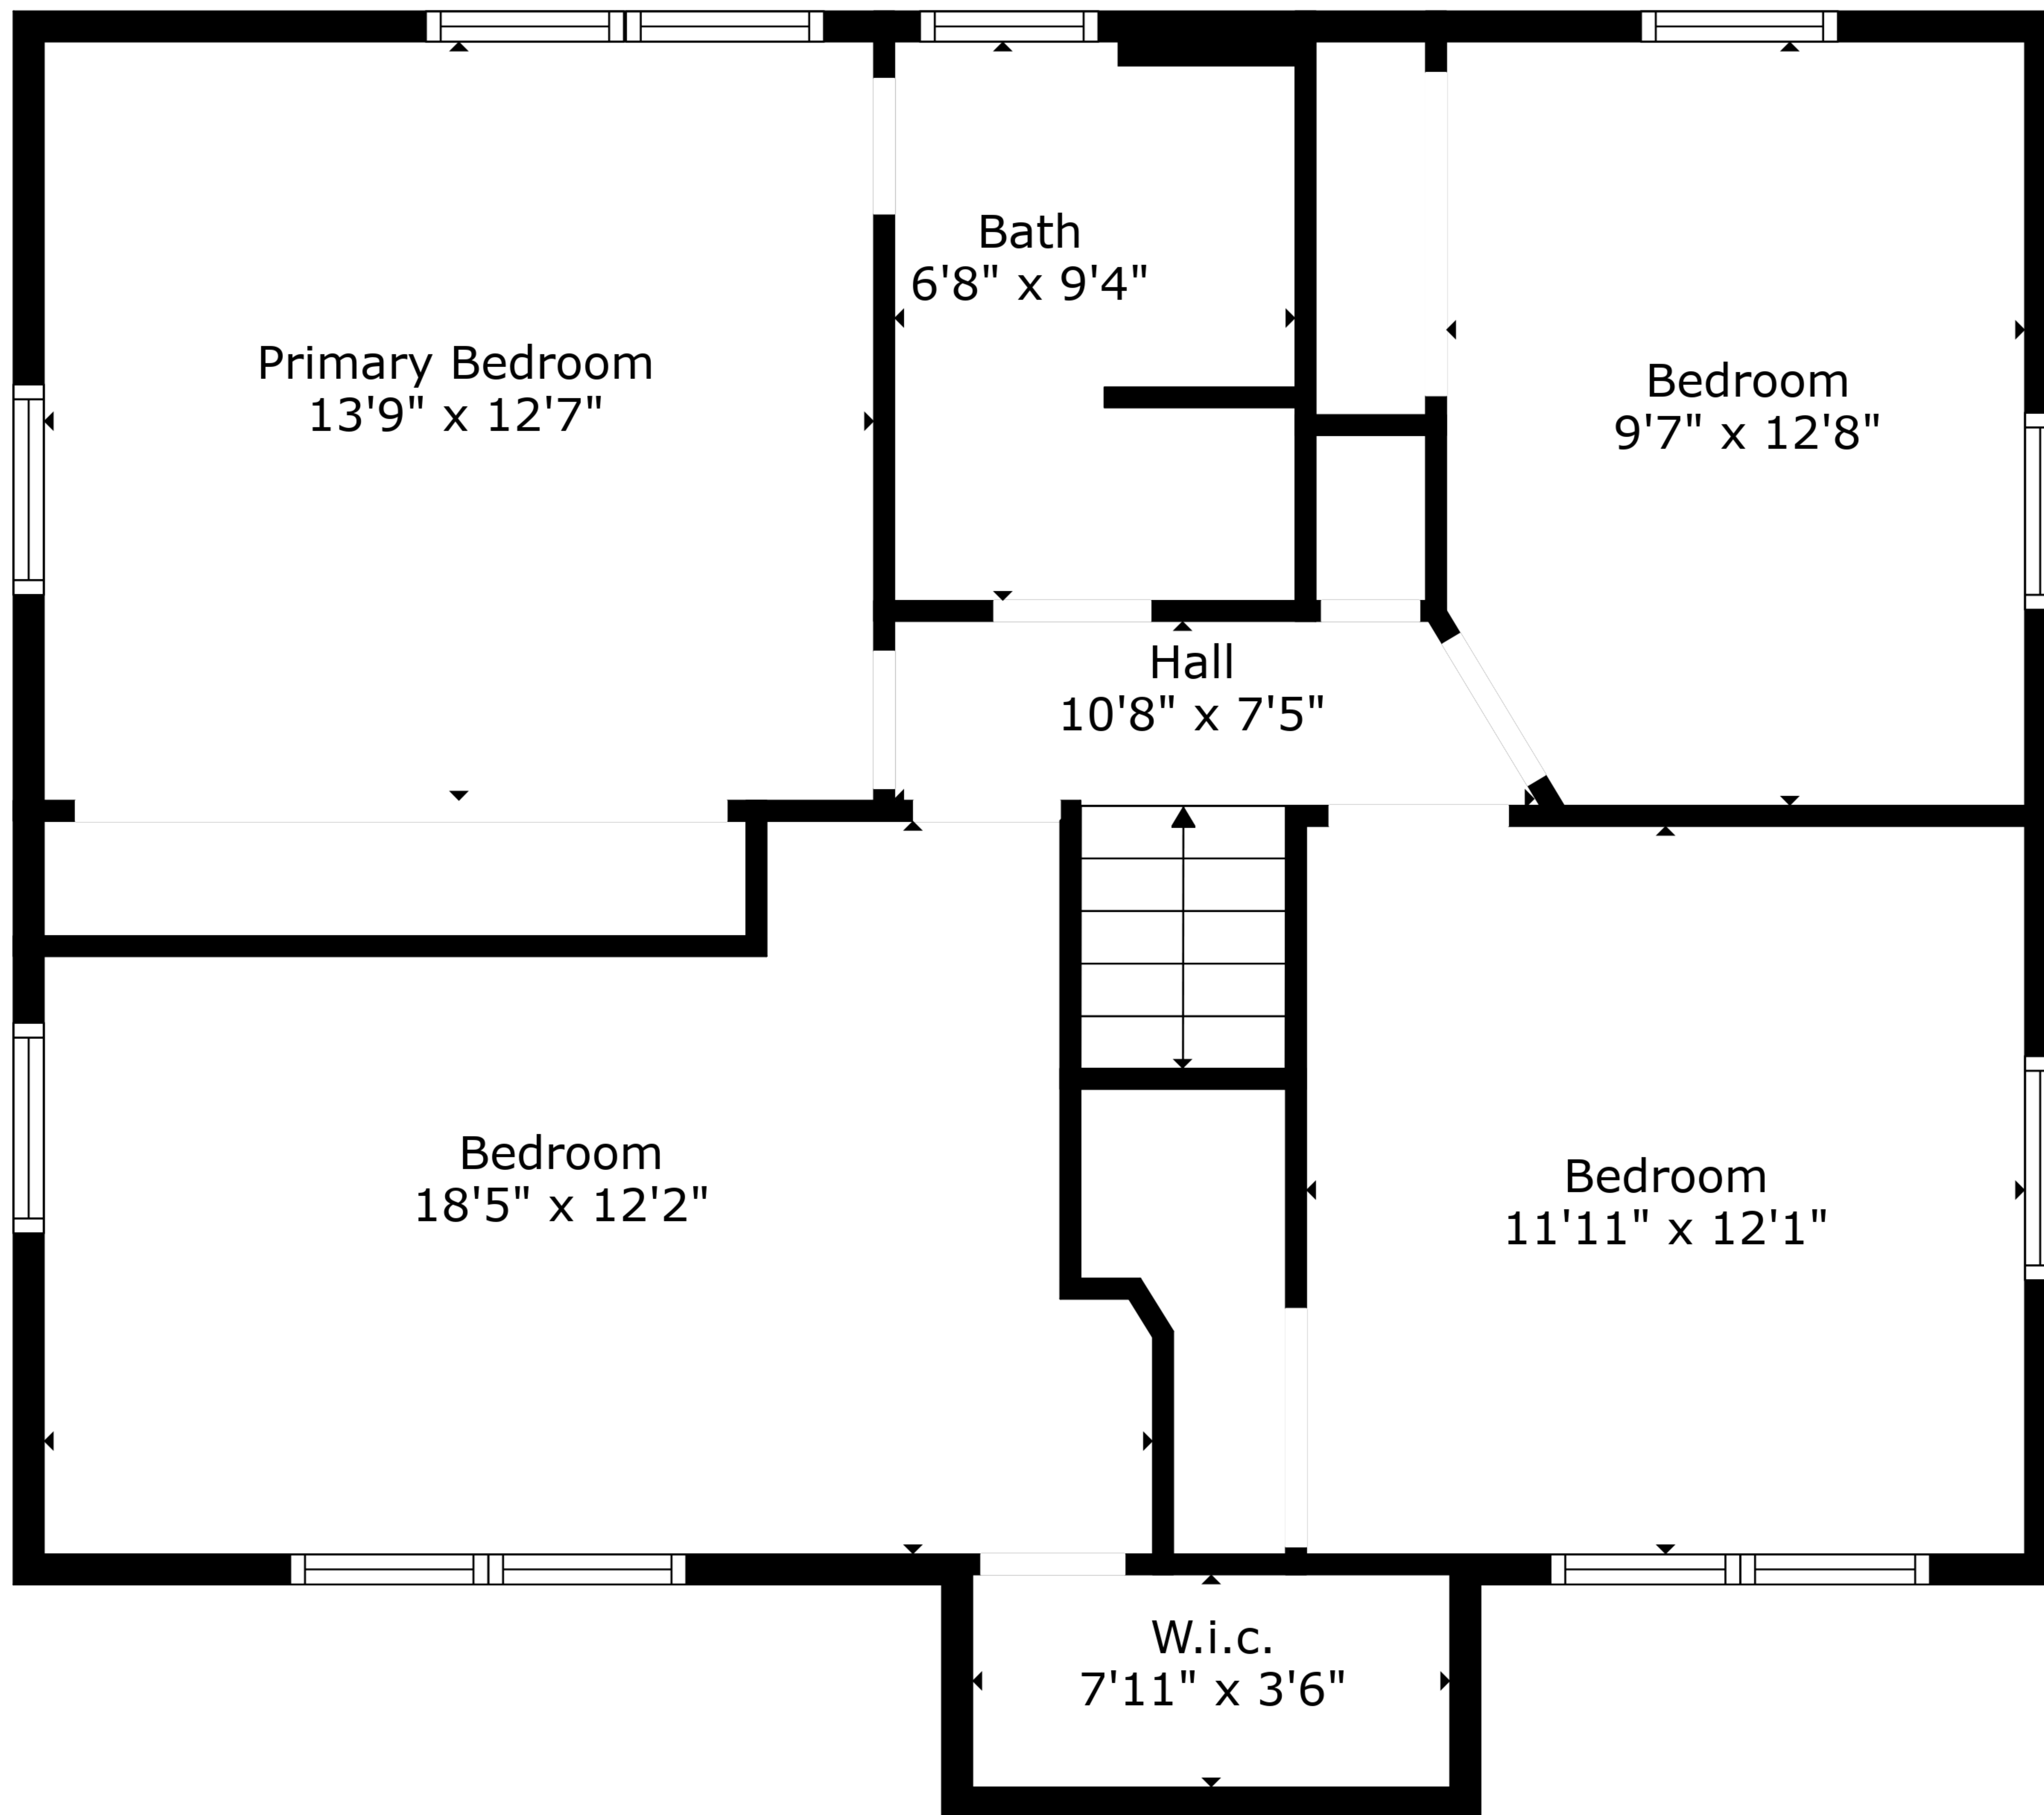

**TOTAL: 2483 sq. ft**

BELOW GROUND: 766 sq. ft, FLOOR 2: 858 sq. ft, FLOOR 3: 0 sq. ft, FLOOR 4: 0 sq. ft, FLOOR 5: 859 sq. ft  
EXCLUDED AREAS: DECK: 287 sq. ft, GARAGE: 1066 sq. ft

**TOTAL: 2483 sq. ft**

BELOW GROUND: 766 sq. ft, FLOOR 2: 858 sq. ft, FLOOR 3: 0 sq. ft, FLOOR 4: 0 sq. ft, FLOOR 5: 859 sq. ft  
 EXCLUDED AREAS: DECK: 287 sq. ft, GARAGE: 1066 sq. ft

**TOTAL: 2483 sq. ft**

BELOW GROUND: 766 sq. ft, FLOOR 2: 858 sq. ft, FLOOR 3: 0 sq. ft, FLOOR 4: 0 sq. ft, FLOOR 5: 859 sq. ft  
EXCLUDED AREAS: DECK: 287 sq. ft, GARAGE: 1066 sq. ft

Garage  
16'6" x 18'7"

**TOTAL: 2483 sq. ft**

BELOW GROUND: 766 sq. ft, FLOOR 2: 858 sq. ft, FLOOR 3: 0 sq. ft, FLOOR 4: 0 sq. ft, FLOOR 5: 859 sq. ft  
EXCLUDED AREAS: DECK: 287 sq. ft, GARAGE: 1066 sq. ft

**TOTAL: 2483 sq. ft**

BELOW GROUND: 766 sq. ft, FLOOR 2: 858 sq. ft, FLOOR 3: 0 sq. ft, FLOOR 4: 0 sq. ft, FLOOR 5: 859 sq. ft  
EXCLUDED AREAS: DECK: 287 sq. ft, GARAGE: 1066 sq. ft

Floor 3

Floor 4

Floor 1