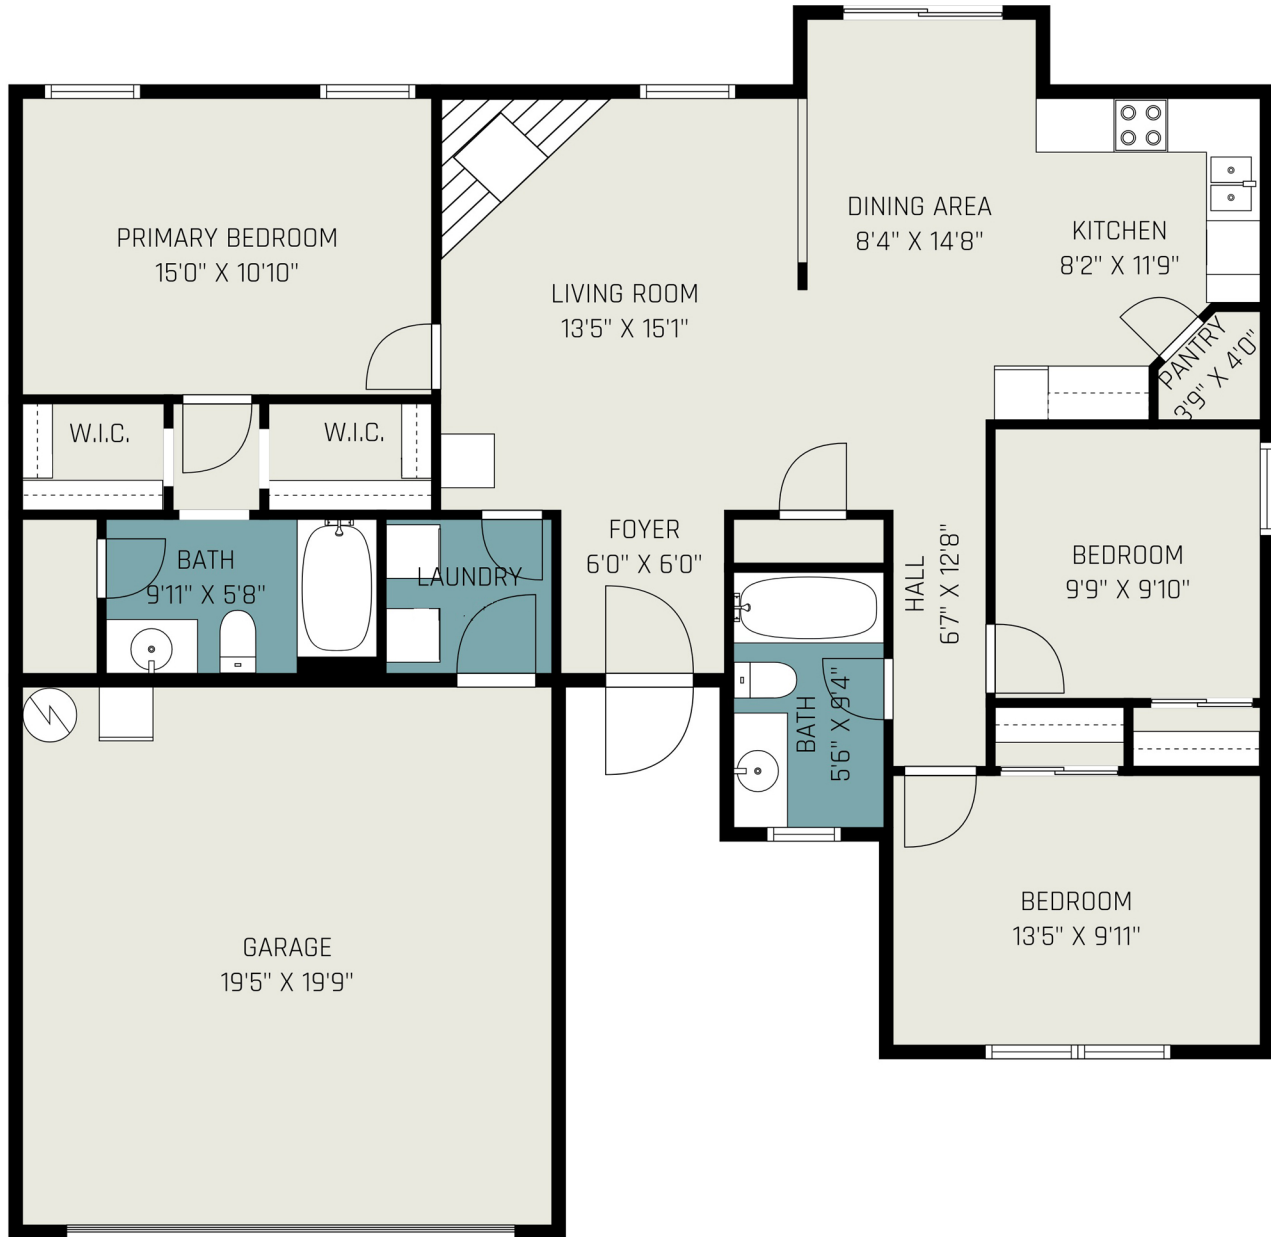

# 2569 APRIL SHOWERS LN

Gross Living Area - 1309 Sq Ft

Non- Living Area - 408 Sq Ft

## Area Calculation Summary

Gross Living Area	Calculation Details
First Floor	1309 Sq Ft
<b>Total Living Area</b>	<b>1309 Sq Ft</b>
Non-Living Area	
2 Car Built-In	408 Sq Ft
<b>Total Non- Living Area</b>	<b>408 Sq Ft</b>