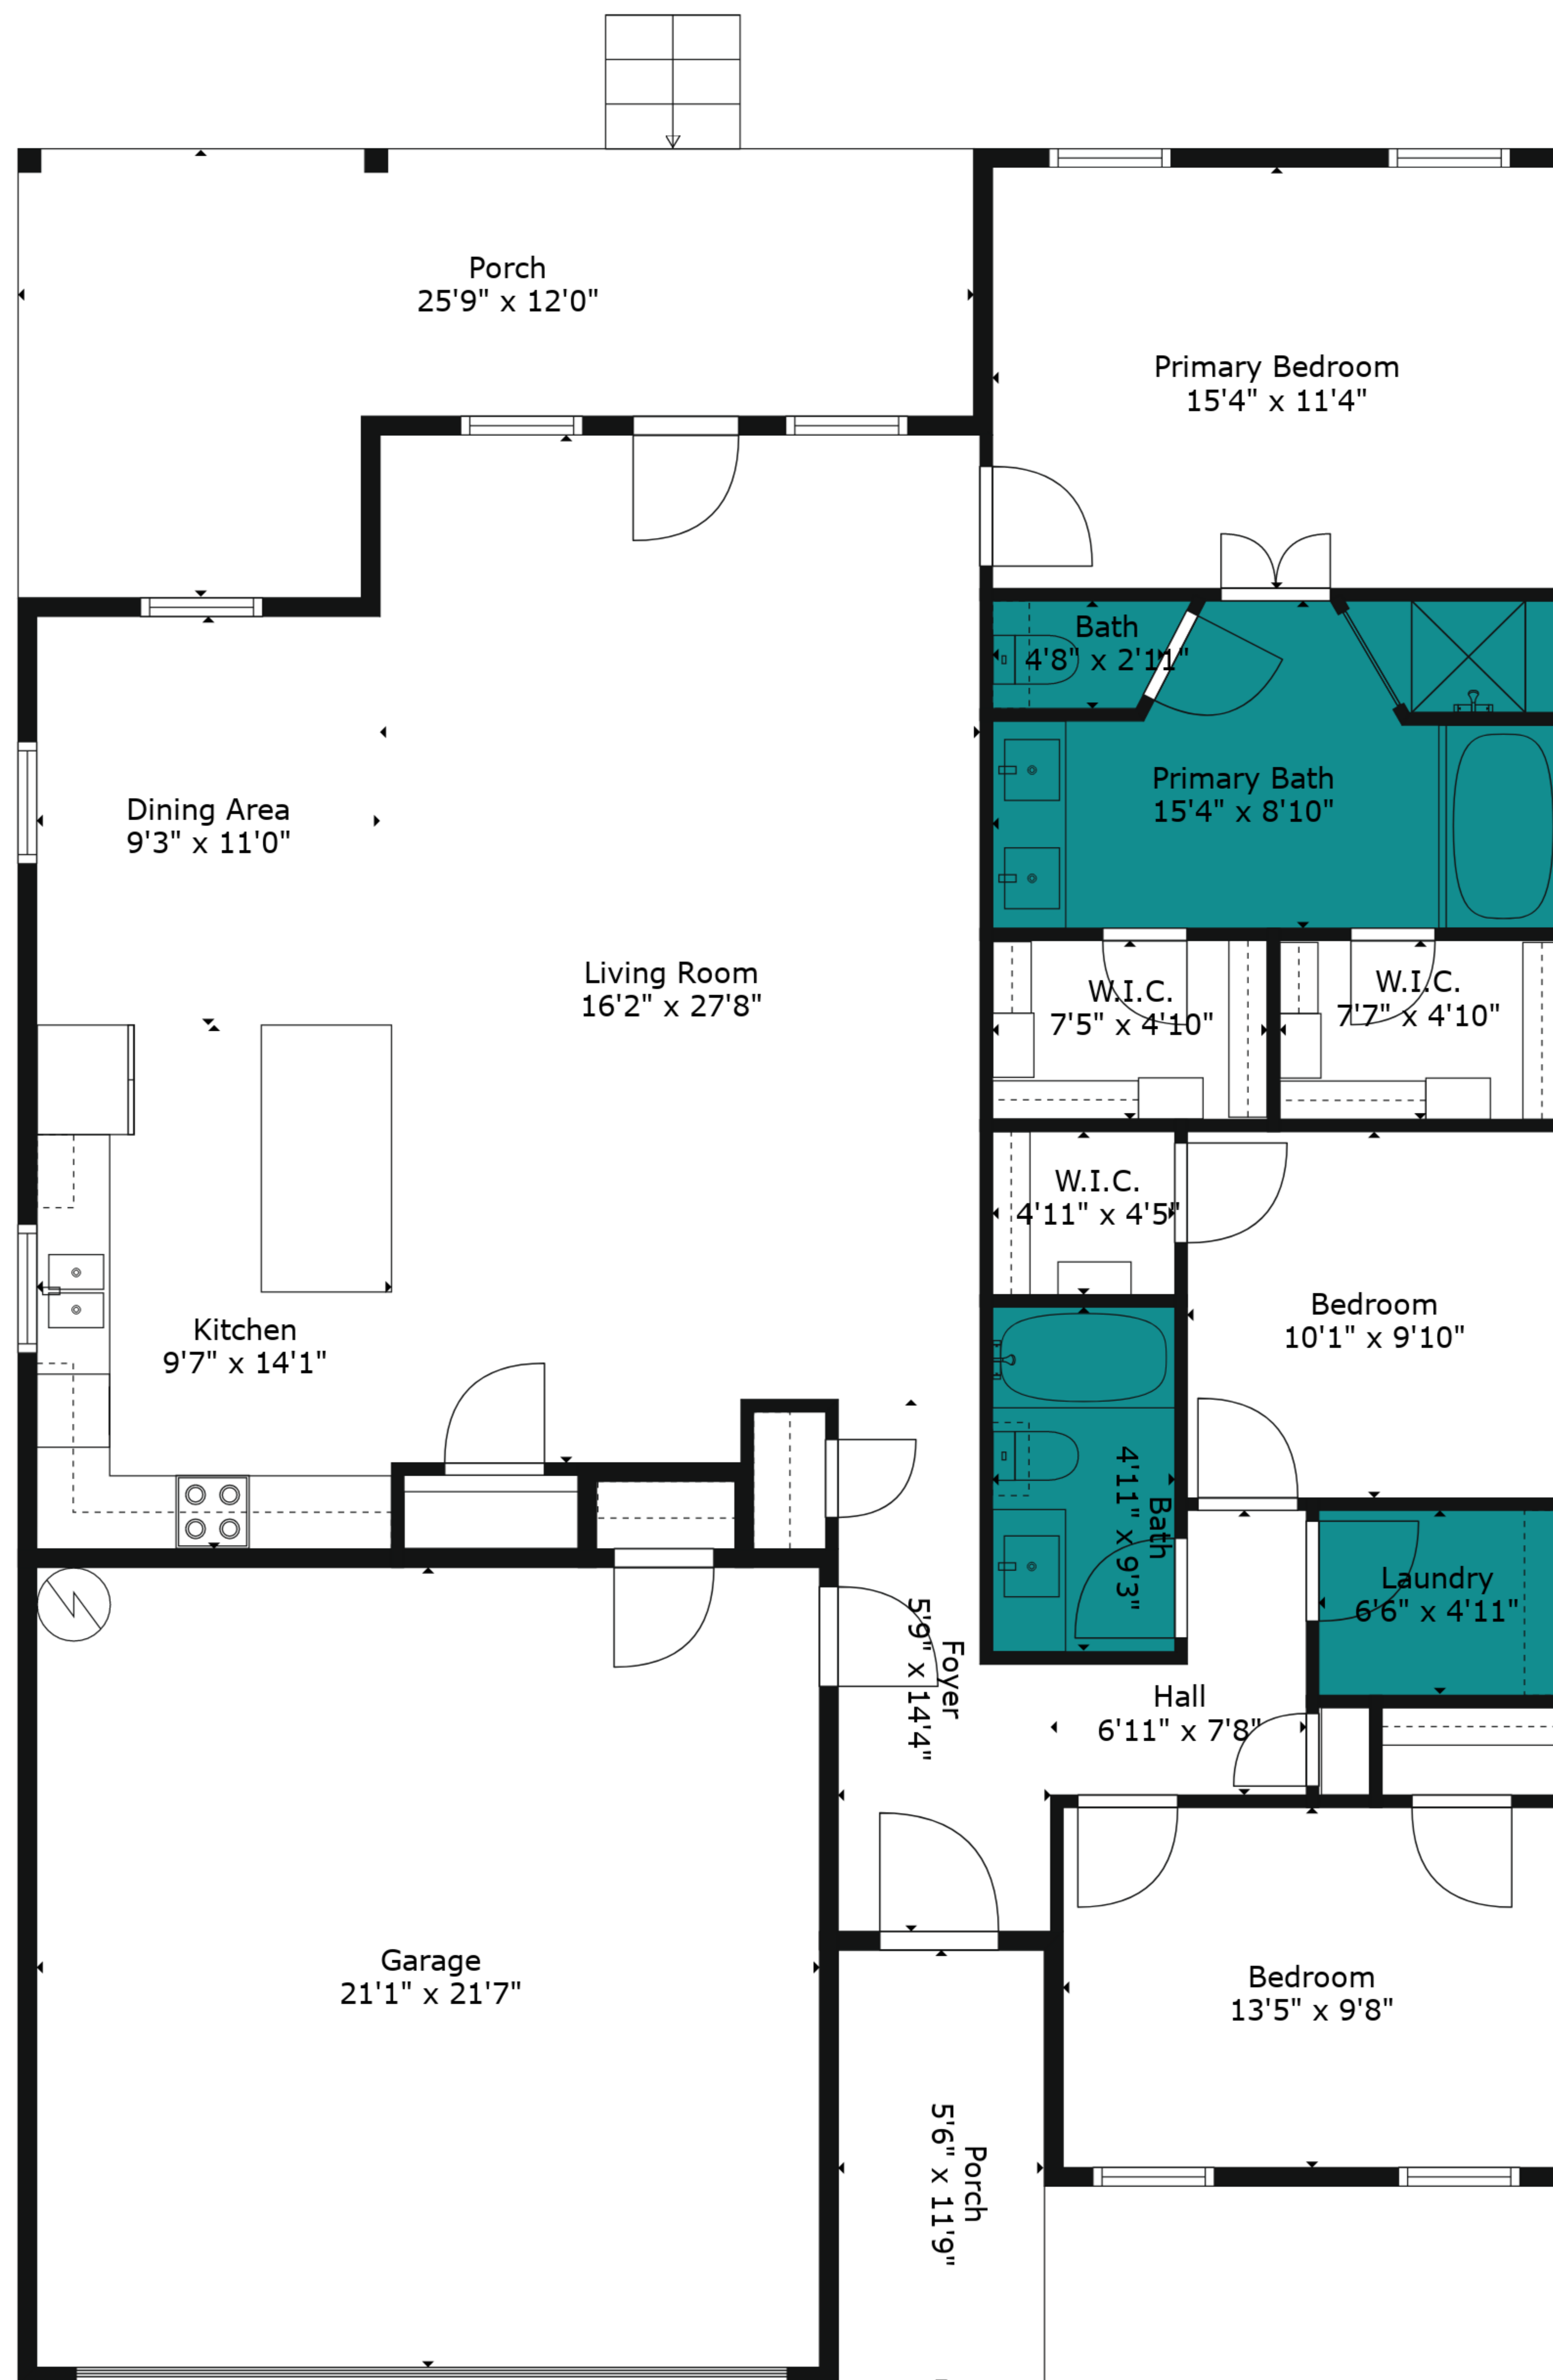

**TOTAL: 1573 sq. ft**

FLOOR 1: 1573 sq. ft

EXCLUDED AREAS: PORCH: 296 sq. ft, GARAGE: 463 sq. ft

WALLS: 127 sq. ft

**TOTAL: 1573 sq. ft**

FLOOR 1: 1573 sq. ft

EXCLUDED AREAS: PORCH: 296 sq. ft, GARAGE: 463 sq. ft

WALLS: 127 sq. ft