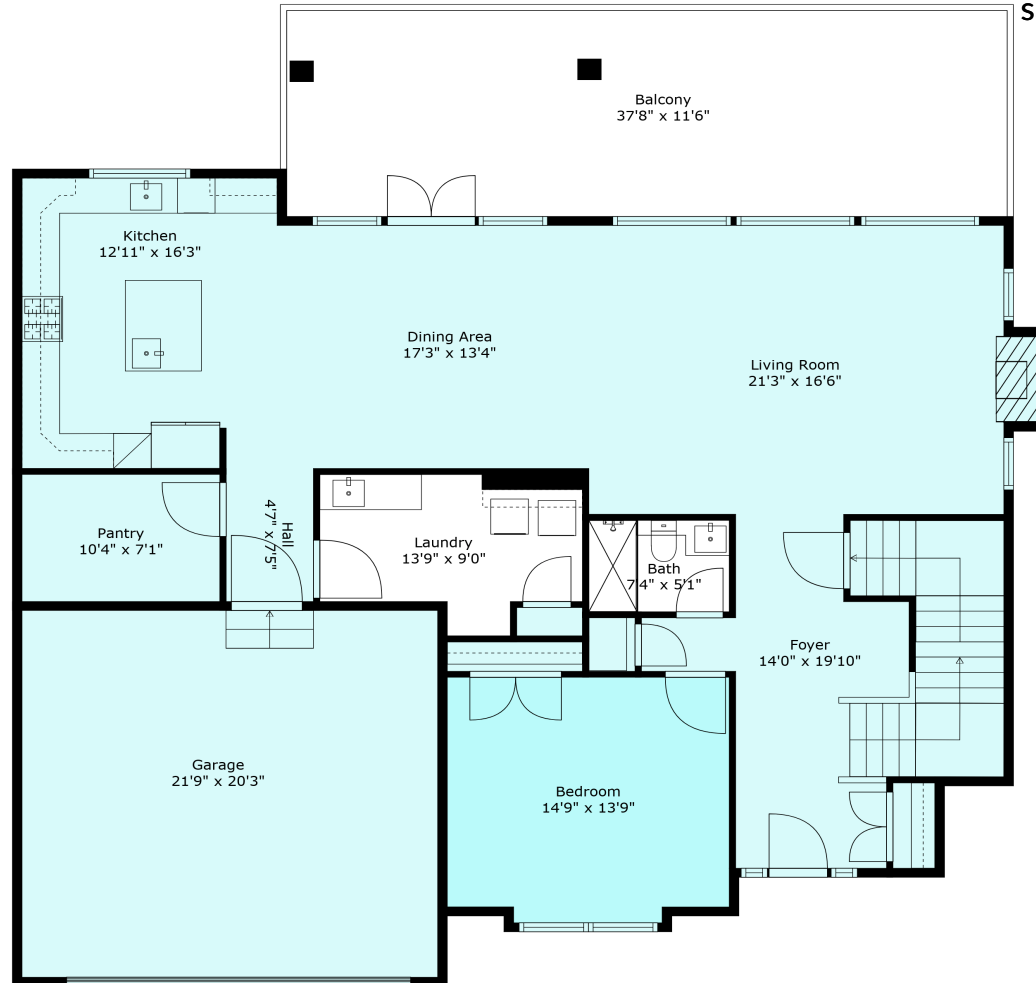

5346 Abbey cr

Sabrina Vandenberg PREC
sabrina@chilliwackproperties.net

Floor 2

Floor 3

Floor 1

Estimated Areas:

Below Main: 2037 sq. ft (221 sq. ft unfinished)

Main Floor: 1680 sq. ft

Above Main: 1435 sq. ft

Total: 5152 Sq. Ft

5346 Abbey cr

Sabrina Vandenberg PREC
sabrina@chilliwackproperties.net

Estimated Areas:

Below Main: 2137 sq. ft (221 sq. ft unfinished)

Main Floor: 1680 sq. ft

Above Main: 1435 sq. ft

Total: 5152 Sq. Ft

5346 Abbey cr

Sabrina Vandenberg PREC
sabrina@chilliwackproperties.net

Estimated Areas:

Below Main: 2137 sq. ft (221 sq. ft unfinished)

Main Floor: 1680 sq. ft

Above Main: 1435 sq. ft

Total: 5252 Sq. Ft

5346 Abbey cr

Sabrina Vandenberg PREC
sabrina@chilliwackproperties.net

Estimated Areas:

Below Main: 2137 sq. ft (221 sq. ft unfinished)

Main Floor: 1680 sq. ft

Above Main: 1435 sq. ft

Total: 5252 Sq. Ft