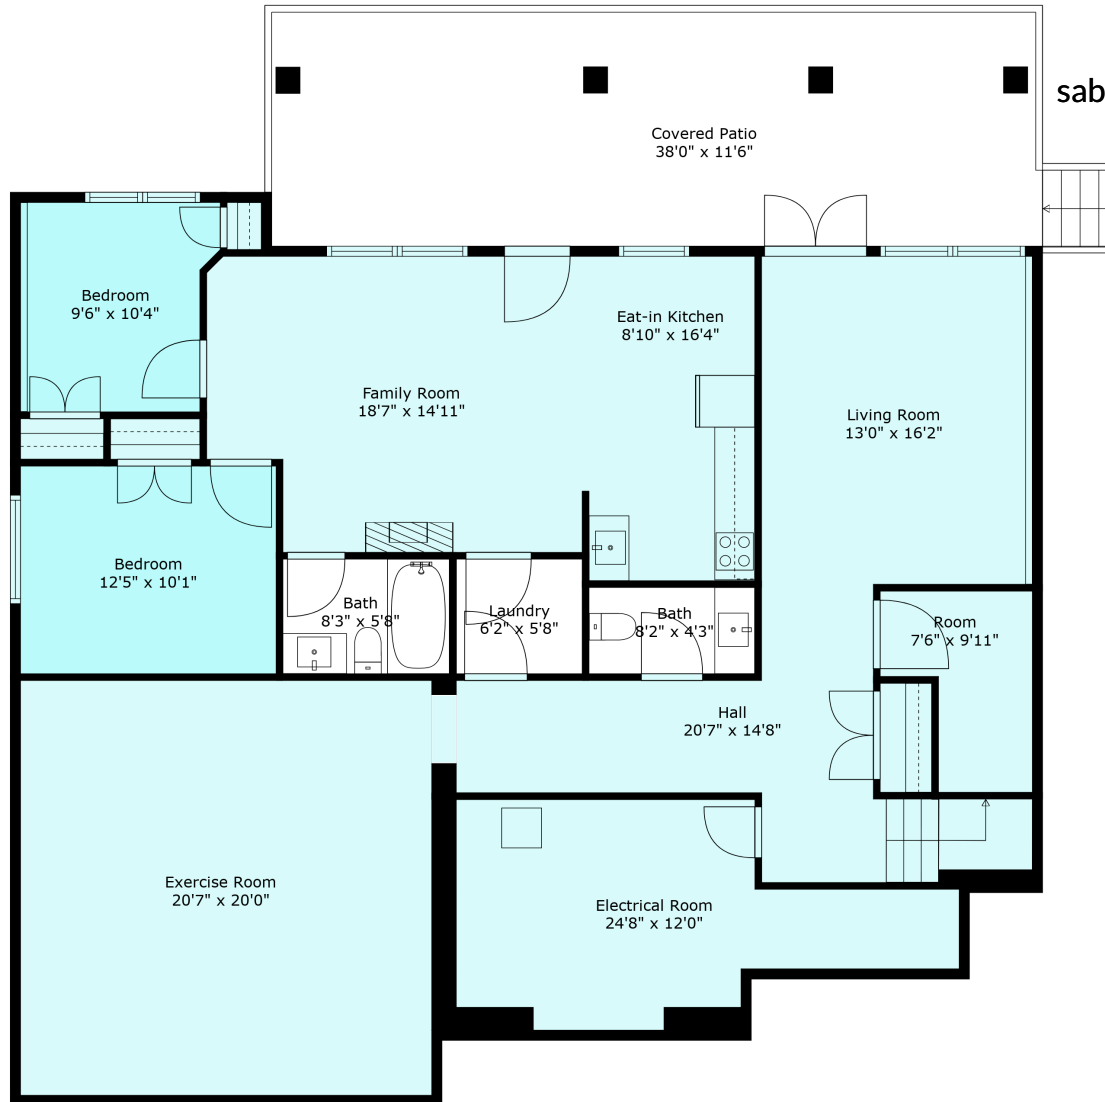

5346 Abbey cr

Sabrina Vandenberg PREC
sabrina@chilliwackproperties.net

Floor 2

Floor 3

Floor 1

Estimated Areas:

Below Main: 2037 sq. ft (221 sq. ft unfinished)

Main Floor: 1680 sq. ft

Above Main: 1435 sq. ft

Total: 5152 Sq. Ft

5346 Abbey cr

Sabrina Vandenberg PREC
sabrina@chilliwackproperties.net

Estimated Areas:

Below Main: 2137 sq. ft (221 sq. ft unfinished)

Main Floor: 1680 sq. ft

Above Main: 1435 sq. ft

Total: 5152 Sq. Ft

5346 Abbey cr

Sabrina Vandenberg PREC
sabrina@chilliwackproperties.net

Estimated Areas:

Below Main: 2137 sq. ft (221 sq. ft unfinished)

Main Floor: 1680 sq. ft

Above Main: 1435 sq. ft

Total: 5252 Sq. Ft

5346 Abbey cr

Sabrina Vandenberg PREC
sabrina@chilliwackproperties.net

Estimated Areas:

Below Main: 2137 sq. ft (221 sq. ft unfinished)

Main Floor: 1680 sq. ft

Above Main: 1435 sq. ft

Total: 5252 Sq. Ft