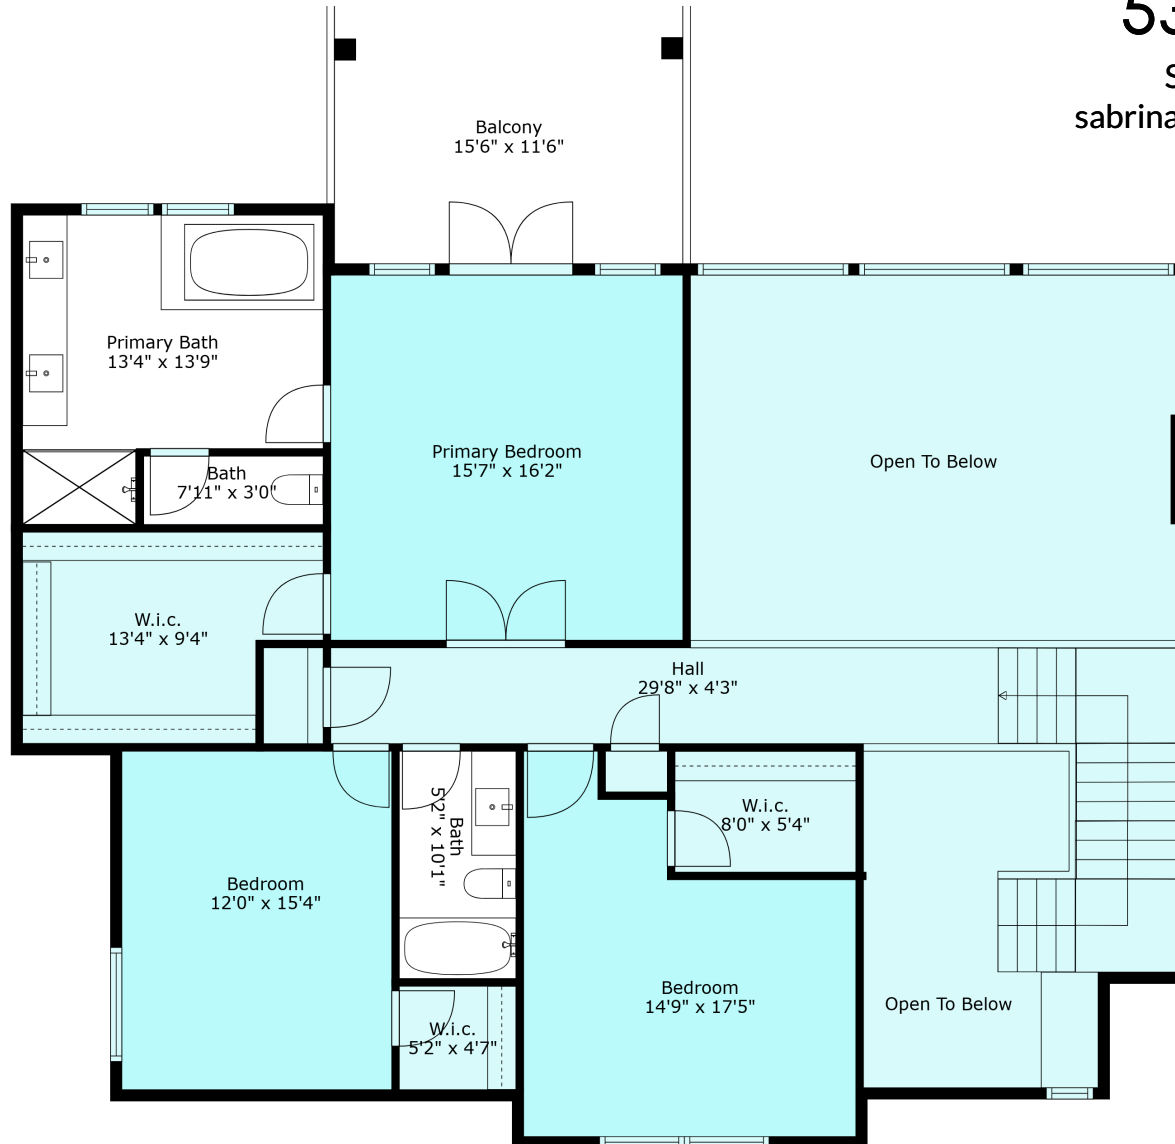

5346 Abbey cr

Sabrina Vandenberg PREC
sabrina@chilliwackproperties.net

Floor 2

Floor 3

Floor 1

Estimated Areas:

Below Main: 2037 sq. ft (221 sq. ft unfinished)

Main Floor: 1680 sq. ft

Above Main: 1435 sq. ft

Total: 5152 Sq. Ft

5346 Abbey cr

Sabrina Vandenberg PREC
sabrina@chilliwackproperties.net

Estimated Areas:

Below Main: 2137 sq. ft (221 sq. ft unfinished)

Main Floor: 1680 sq. ft

Above Main: 1435 sq. ft

Total: 5152 Sq. Ft

5346 Abbey cr

Sabrina Vandenberg PREC
sabrina@chilliwackproperties.net

Estimated Areas:

Below Main: 2137 sq. ft (221 sq. ft unfinished)

Main Floor: 1680 sq. ft

Above Main: 1435 sq. ft

Total: 5252 Sq. Ft

5346 Abbey cr

Sabrina Vandenberg PREC
sabrina@chilliwackproperties.net

Estimated Areas:

Below Main: 2137 sq. ft (221 sq. ft unfinished)

Main Floor: 1680 sq. ft

Above Main: 1435 sq. ft

Total: 5252 Sq. Ft