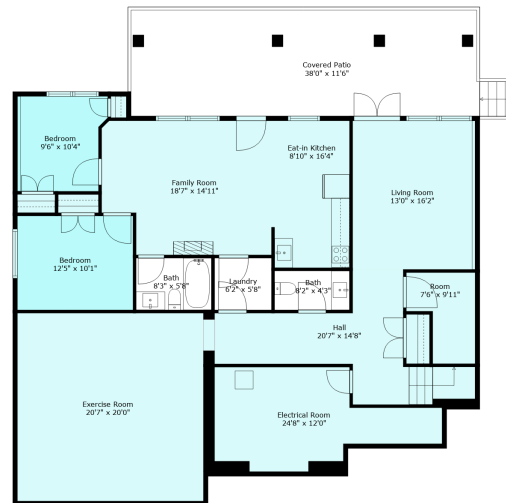

5346 Abbey cr

Sabrina Vandenberg PREC
sabrina@chilliwackproperties.net

Floor 2

Floor 3

Floor 1

Estimated Areas:

Below Main: 2037 sq. ft (221 sq. ft unfinished)

Main Floor: 1680 sq. ft

Above Main: 1435 sq. ft

Total: 5152 Sq. Ft

5346 Abbey cr

Sabrina Vandenberg PREC
sabrina@chilliwackproperties.net

Estimated Areas:

Below Main: 2137 sq. ft (221 sq. ft unfinished)

Main Floor: 1680 sq. ft

Above Main: 1435 sq. ft

Total: 5152 Sq. Ft

5346 Abbey cr

Sabrina Vandenberg PREC
sabrina@chilliwackproperties.net

Estimated Areas:

Below Main: 2137 sq. ft (221 sq. ft unfinished)

Main Floor: 1680 sq. ft

Above Main: 1435 sq. ft

Total: 5252 Sq. Ft

5346 Abbey cr

Sabrina Vandenberg PREC
sabrina@chilliwackproperties.net

Estimated Areas:

Below Main: 2137 sq. ft (221 sq. ft unfinished)

Main Floor: 1680 sq. ft

Above Main: 1435 sq. ft

Total: 5252 Sq. Ft