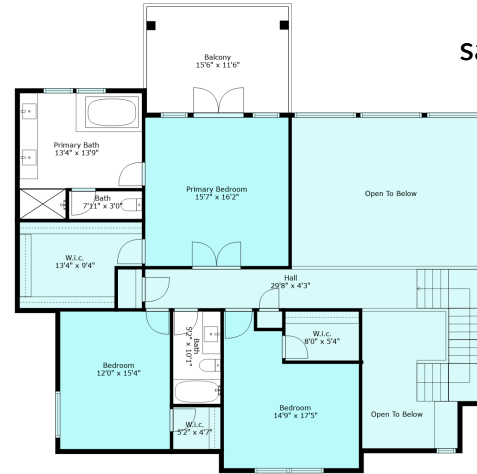

5346 Abbey cr

Sabrina Vandenberg PREC
sabrina@chilliwackproperties.net

Floor 2

Floor 3

Floor 1

Estimated Areas:

Below Main: 2037 sq. ft (221 sq. ft unfinished)

Main Floor: 1680 sq. ft

Above Main: 1435 sq. ft

Total: 5152 Sq. Ft

5346 Abbey cr

Sabrina Vandenberg PREC
sabrina@chilliwackproperties.net

Estimated Areas:

Below Main: 2137 sq. ft (221 sq. ft unfinished)

Main Floor: 1680 sq. ft

Above Main: 1435 sq. ft

Total: 5152 Sq. Ft

5346 Abbey cr

Sabrina Vandenberg PREC
sabrina@chilliwackproperties.net

Estimated Areas:

Below Main: 2137 sq. ft (221 sq. ft unfinished)

Main Floor: 1680 sq. ft

Above Main: 1435 sq. ft

Total: 5252 Sq. Ft

5346 Abbey cr

Sabrina Vandenberg PREC
sabrina@chilliwackproperties.net

Estimated Areas:

Below Main: 2137 sq. ft (221 sq. ft unfinished)

Main Floor: 1680 sq. ft

Above Main: 1435 sq. ft

Total: 5252 Sq. Ft