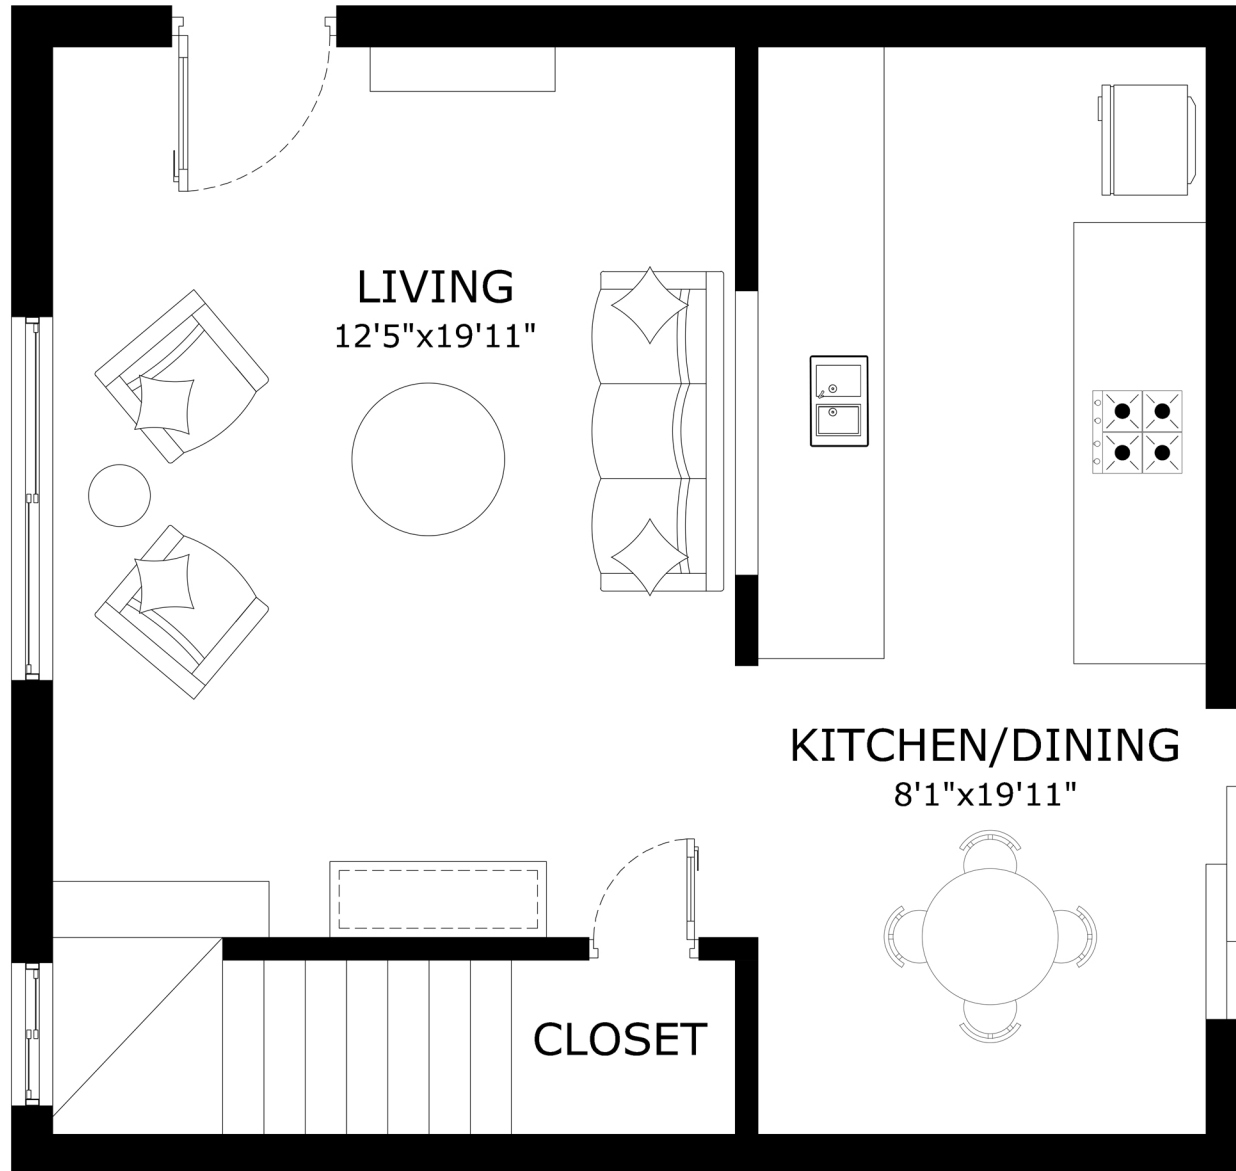

ADDRESS: 1504 137th Avenue, San Leandro, California, 94578, United States.

FIRST FLOOR

'This floor plan is for illustration purposes only and is not intended to provide precise layout or measurements of the home. Potential buyers should investigate these issues to their own satisfaction.'