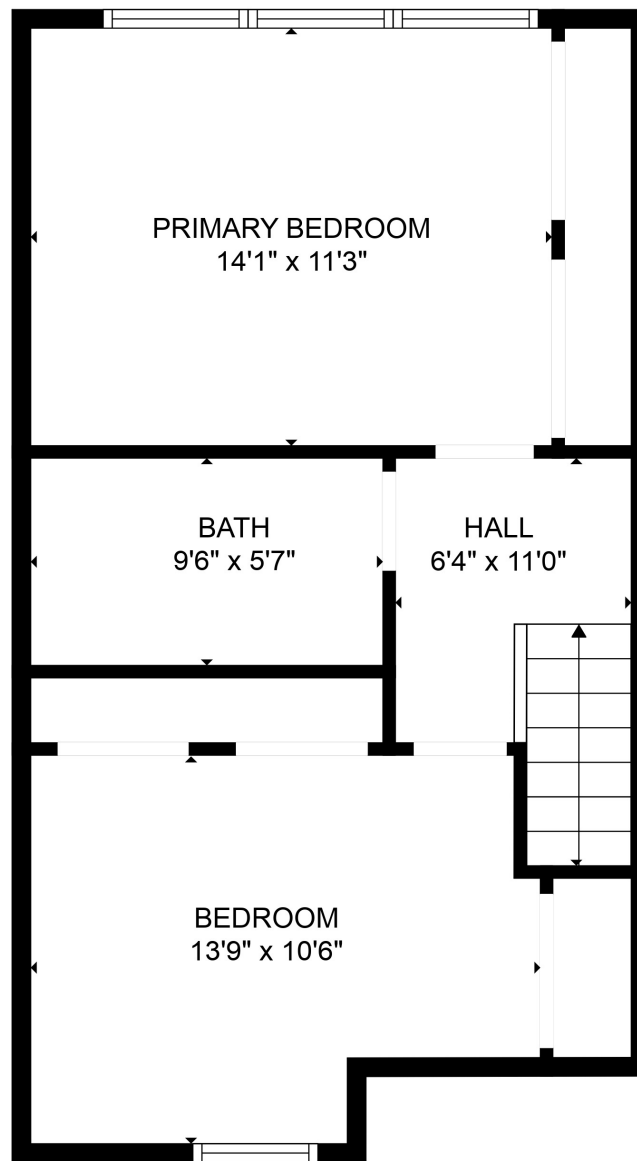

FLOOR 1

FLOOR 2

Total scanned area: 1005 sq. ft

SIZES AND DIMENSIONS ARE APPROXIMATE. ACTUAL MAY VARY.

Total scanned area: 1005 sq. ft

SIZES AND DIMENSIONS ARE APPROXIMATE. ACTUAL MAY VARY.

Total scanned area: 1005 sq. ft

SIZES AND DIMENSIONS ARE APPROXIMATE. ACTUAL MAY VARY.