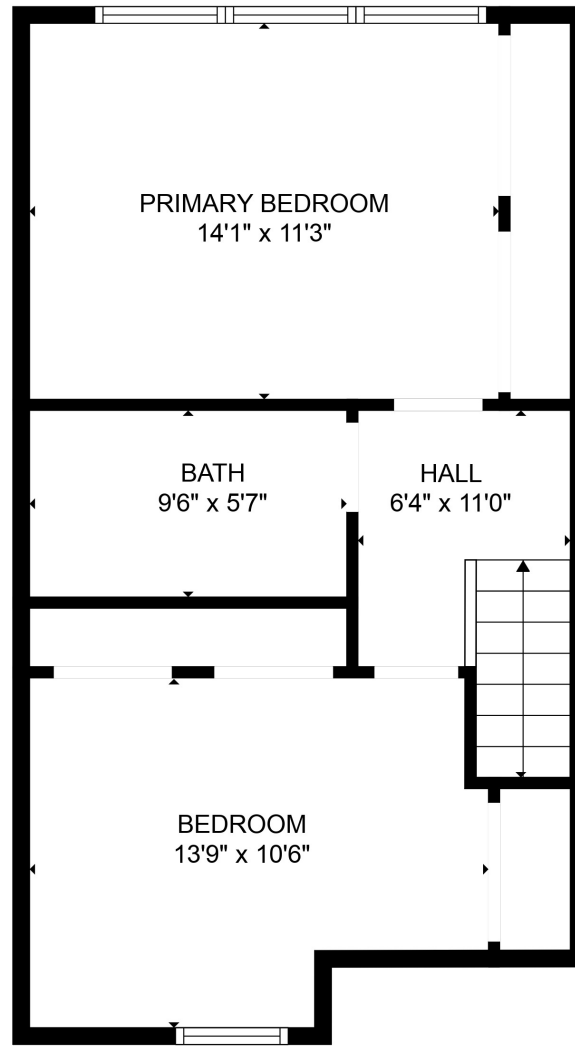

FLOOR 1

FLOOR 2

Total scanned area: 1005 sq. ft

SIZES AND DIMENSIONS ARE APPROXIMATE. ACTUAL MAY VARY.

Total scanned area: 1005 sq. ft

SIZES AND DIMENSIONS ARE APPROXIMATE. ACTUAL MAY VARY.

Total scanned area: 1005 sq. ft

SIZES AND DIMENSIONS ARE APPROXIMATE. ACTUAL MAY VARY.