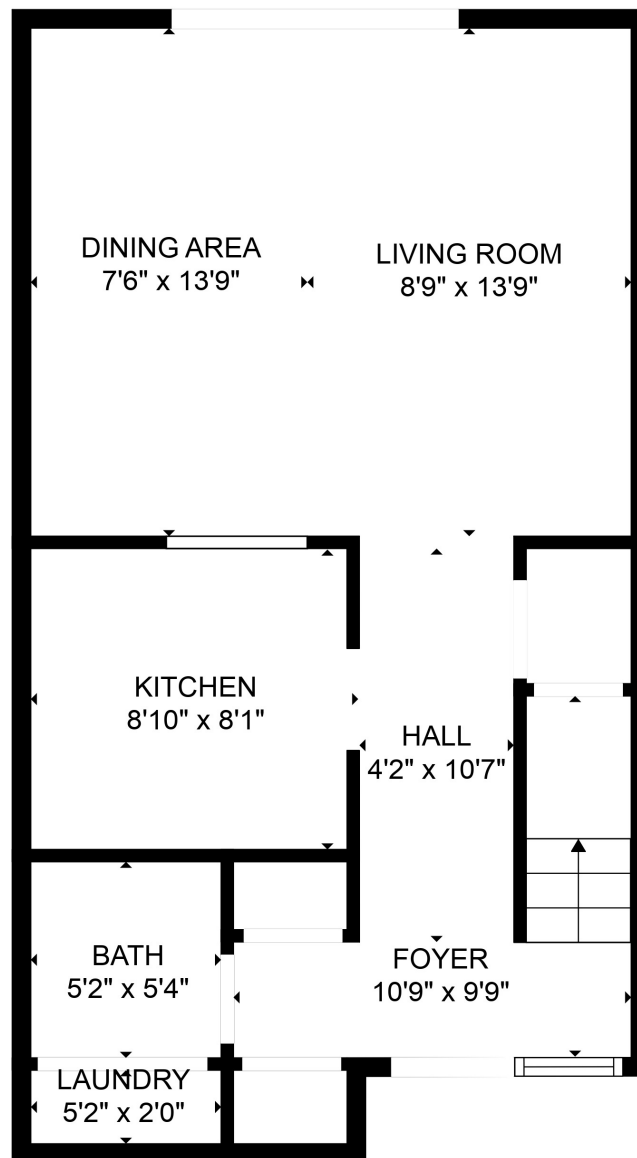

FLOOR 1

FLOOR 2

Total scanned area: 1005 sq. ft

SIZES AND DIMENSIONS ARE APPROXIMATE. ACTUAL MAY VARY.

Total scanned area: 1005 sq. ft

SIZES AND DIMENSIONS ARE APPROXIMATE. ACTUAL MAY VARY.

Total scanned area: 1005 sq. ft

SIZES AND DIMENSIONS ARE APPROXIMATE. ACTUAL MAY VARY.