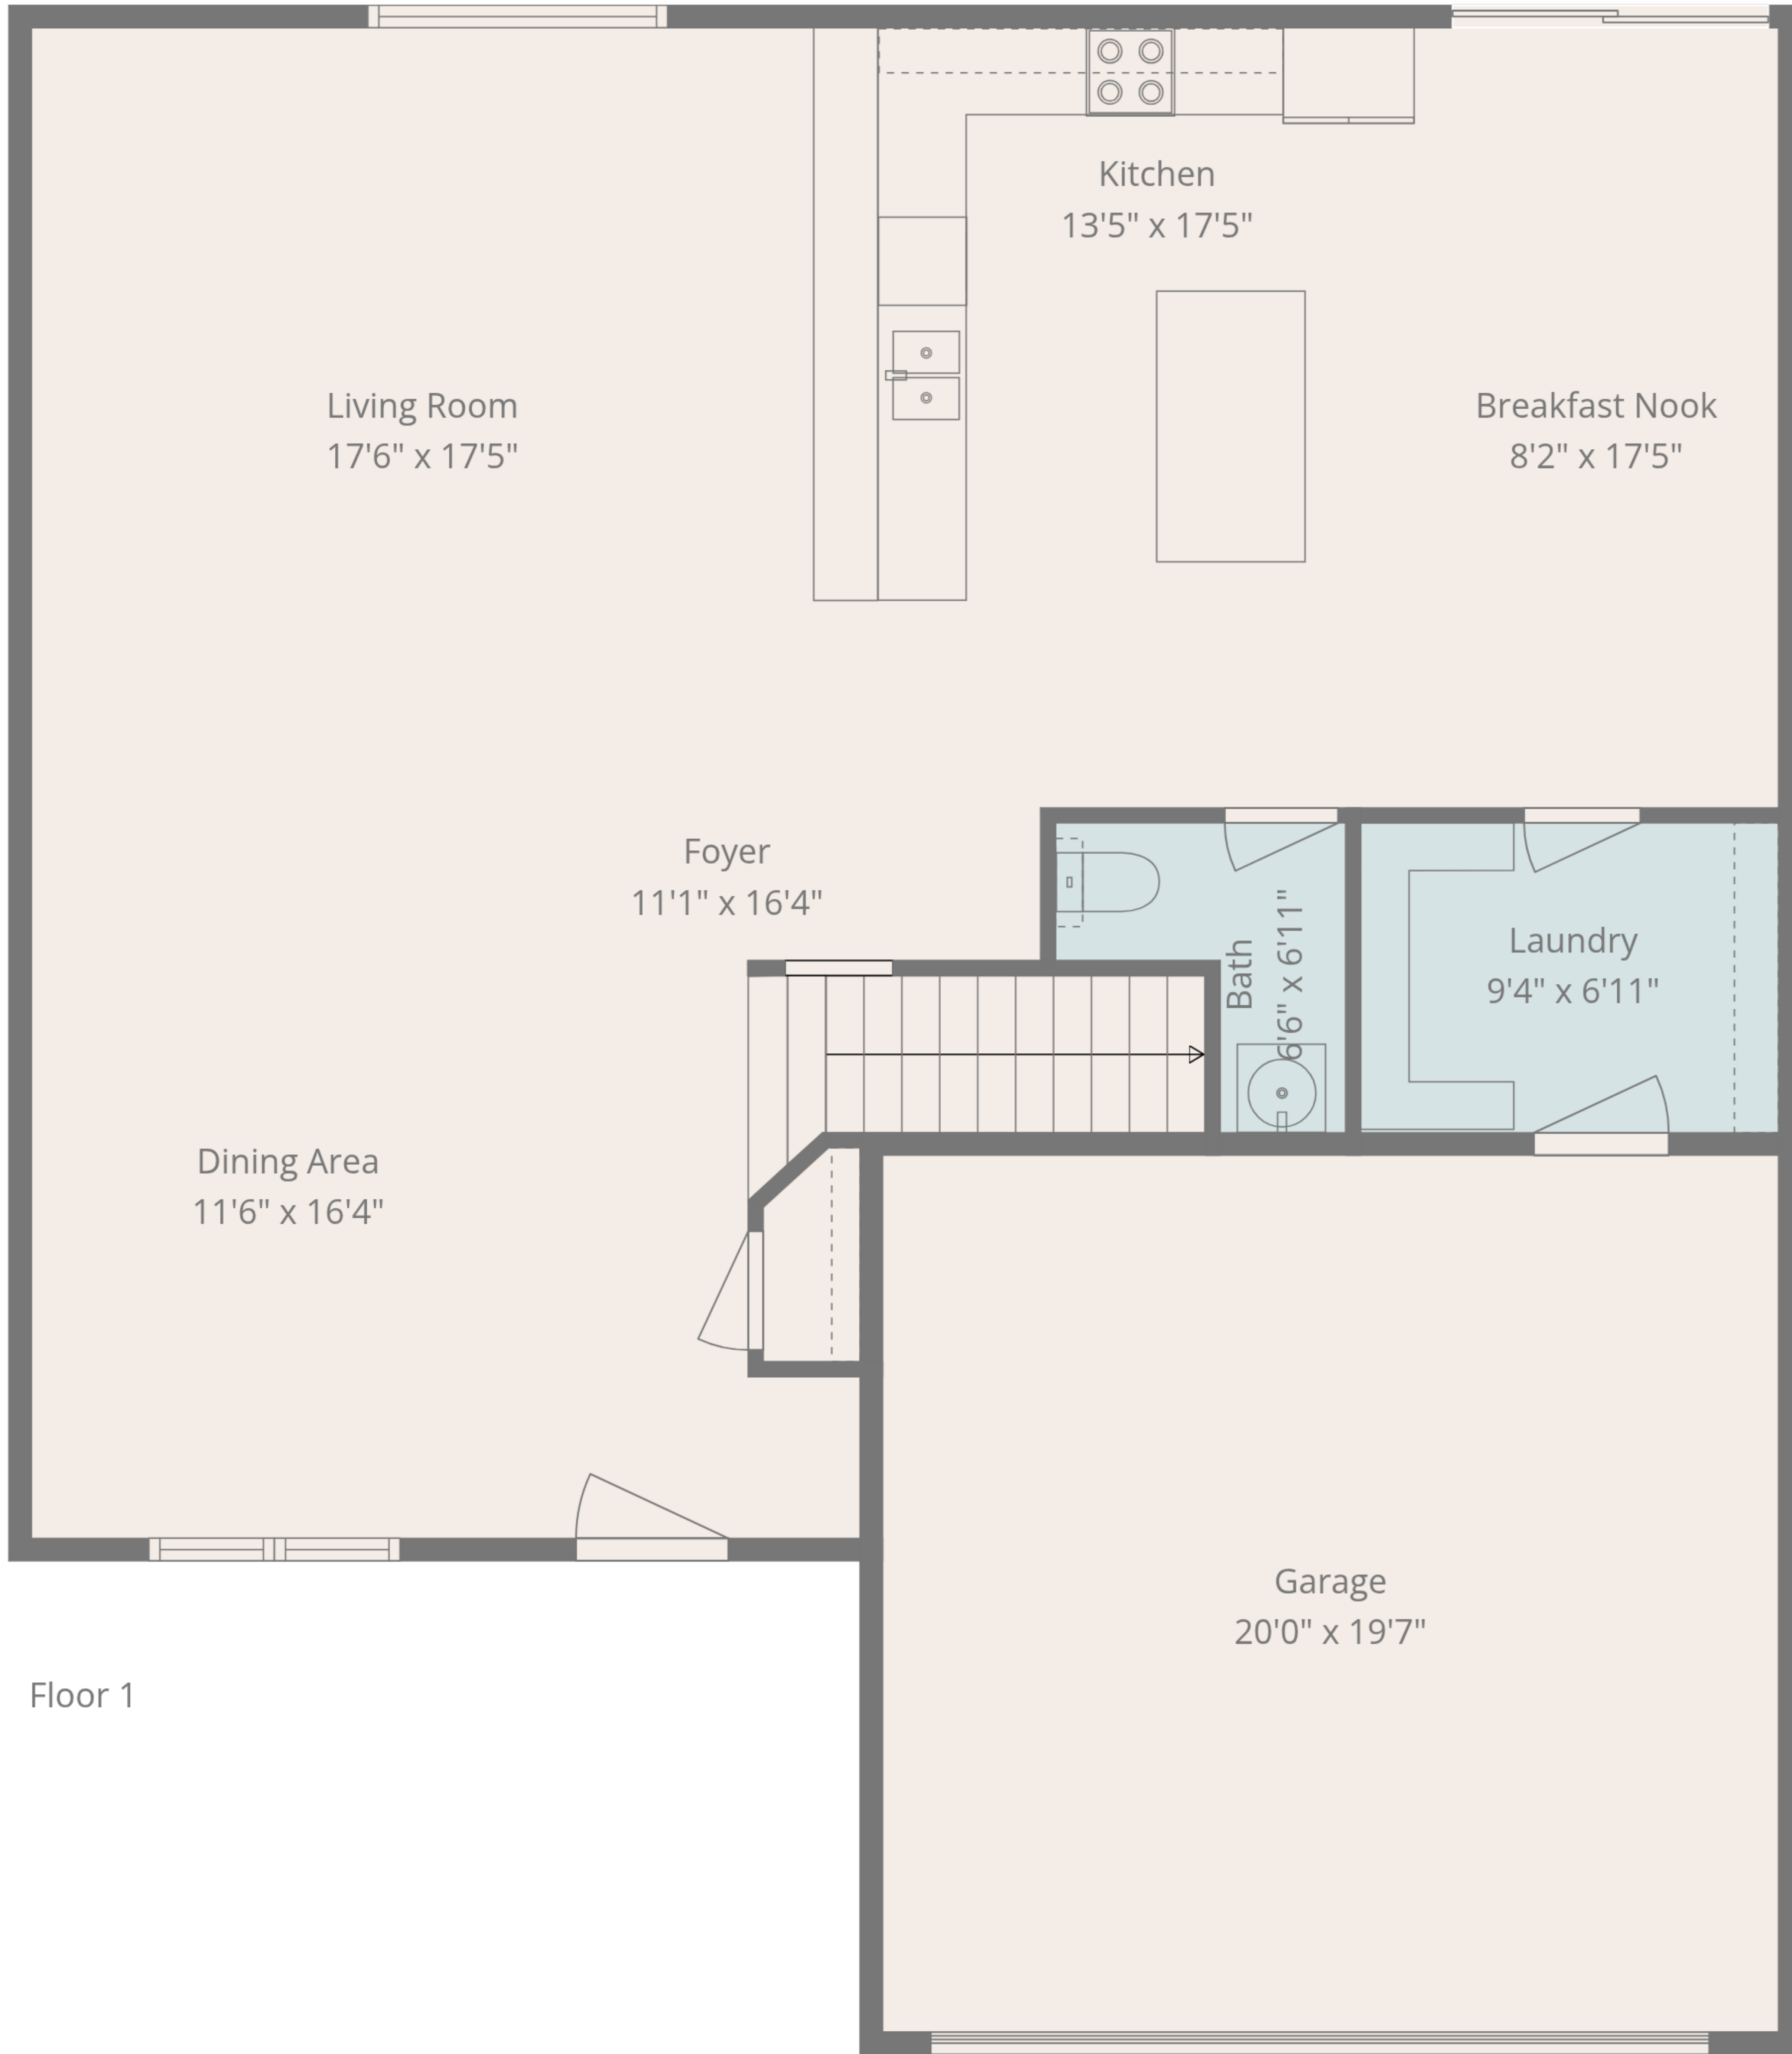

TOTAL: 2666 sq. ft
FLOOR 1: 1130 sq. ft, FLOOR 2: 1536 sq. ft
EXCLUDED AREAS: GARAGE: 392 sq. ft, WALLS: 183 sq. ft

Floor Plan Measurements Deemed Highly Reliable But Not Guaranteed

8040 MEDIA

TOTAL: 2666 sq. ft
 FLOOR 1: 1130 sq. ft, FLOOR 2: 1536 sq. ft
 EXCLUDED AREAS: GARAGE: 392 sq. ft, WALLS: 183 sq. ft

Floor Plan Measurements Deemed Highly Reliable But Not Guaranteed

Floor 1

Floor 2

TOTAL: 2666 sq. ft
 FLOOR 1: 1130 sq. ft, FLOOR 2: 1536 sq. ft
 EXCLUDED AREAS: GARAGE: 392 sq. ft, WALLS: 183 sq. ft

Floor Plan Measurements Deemed Highly Reliable But Not Guaranteed