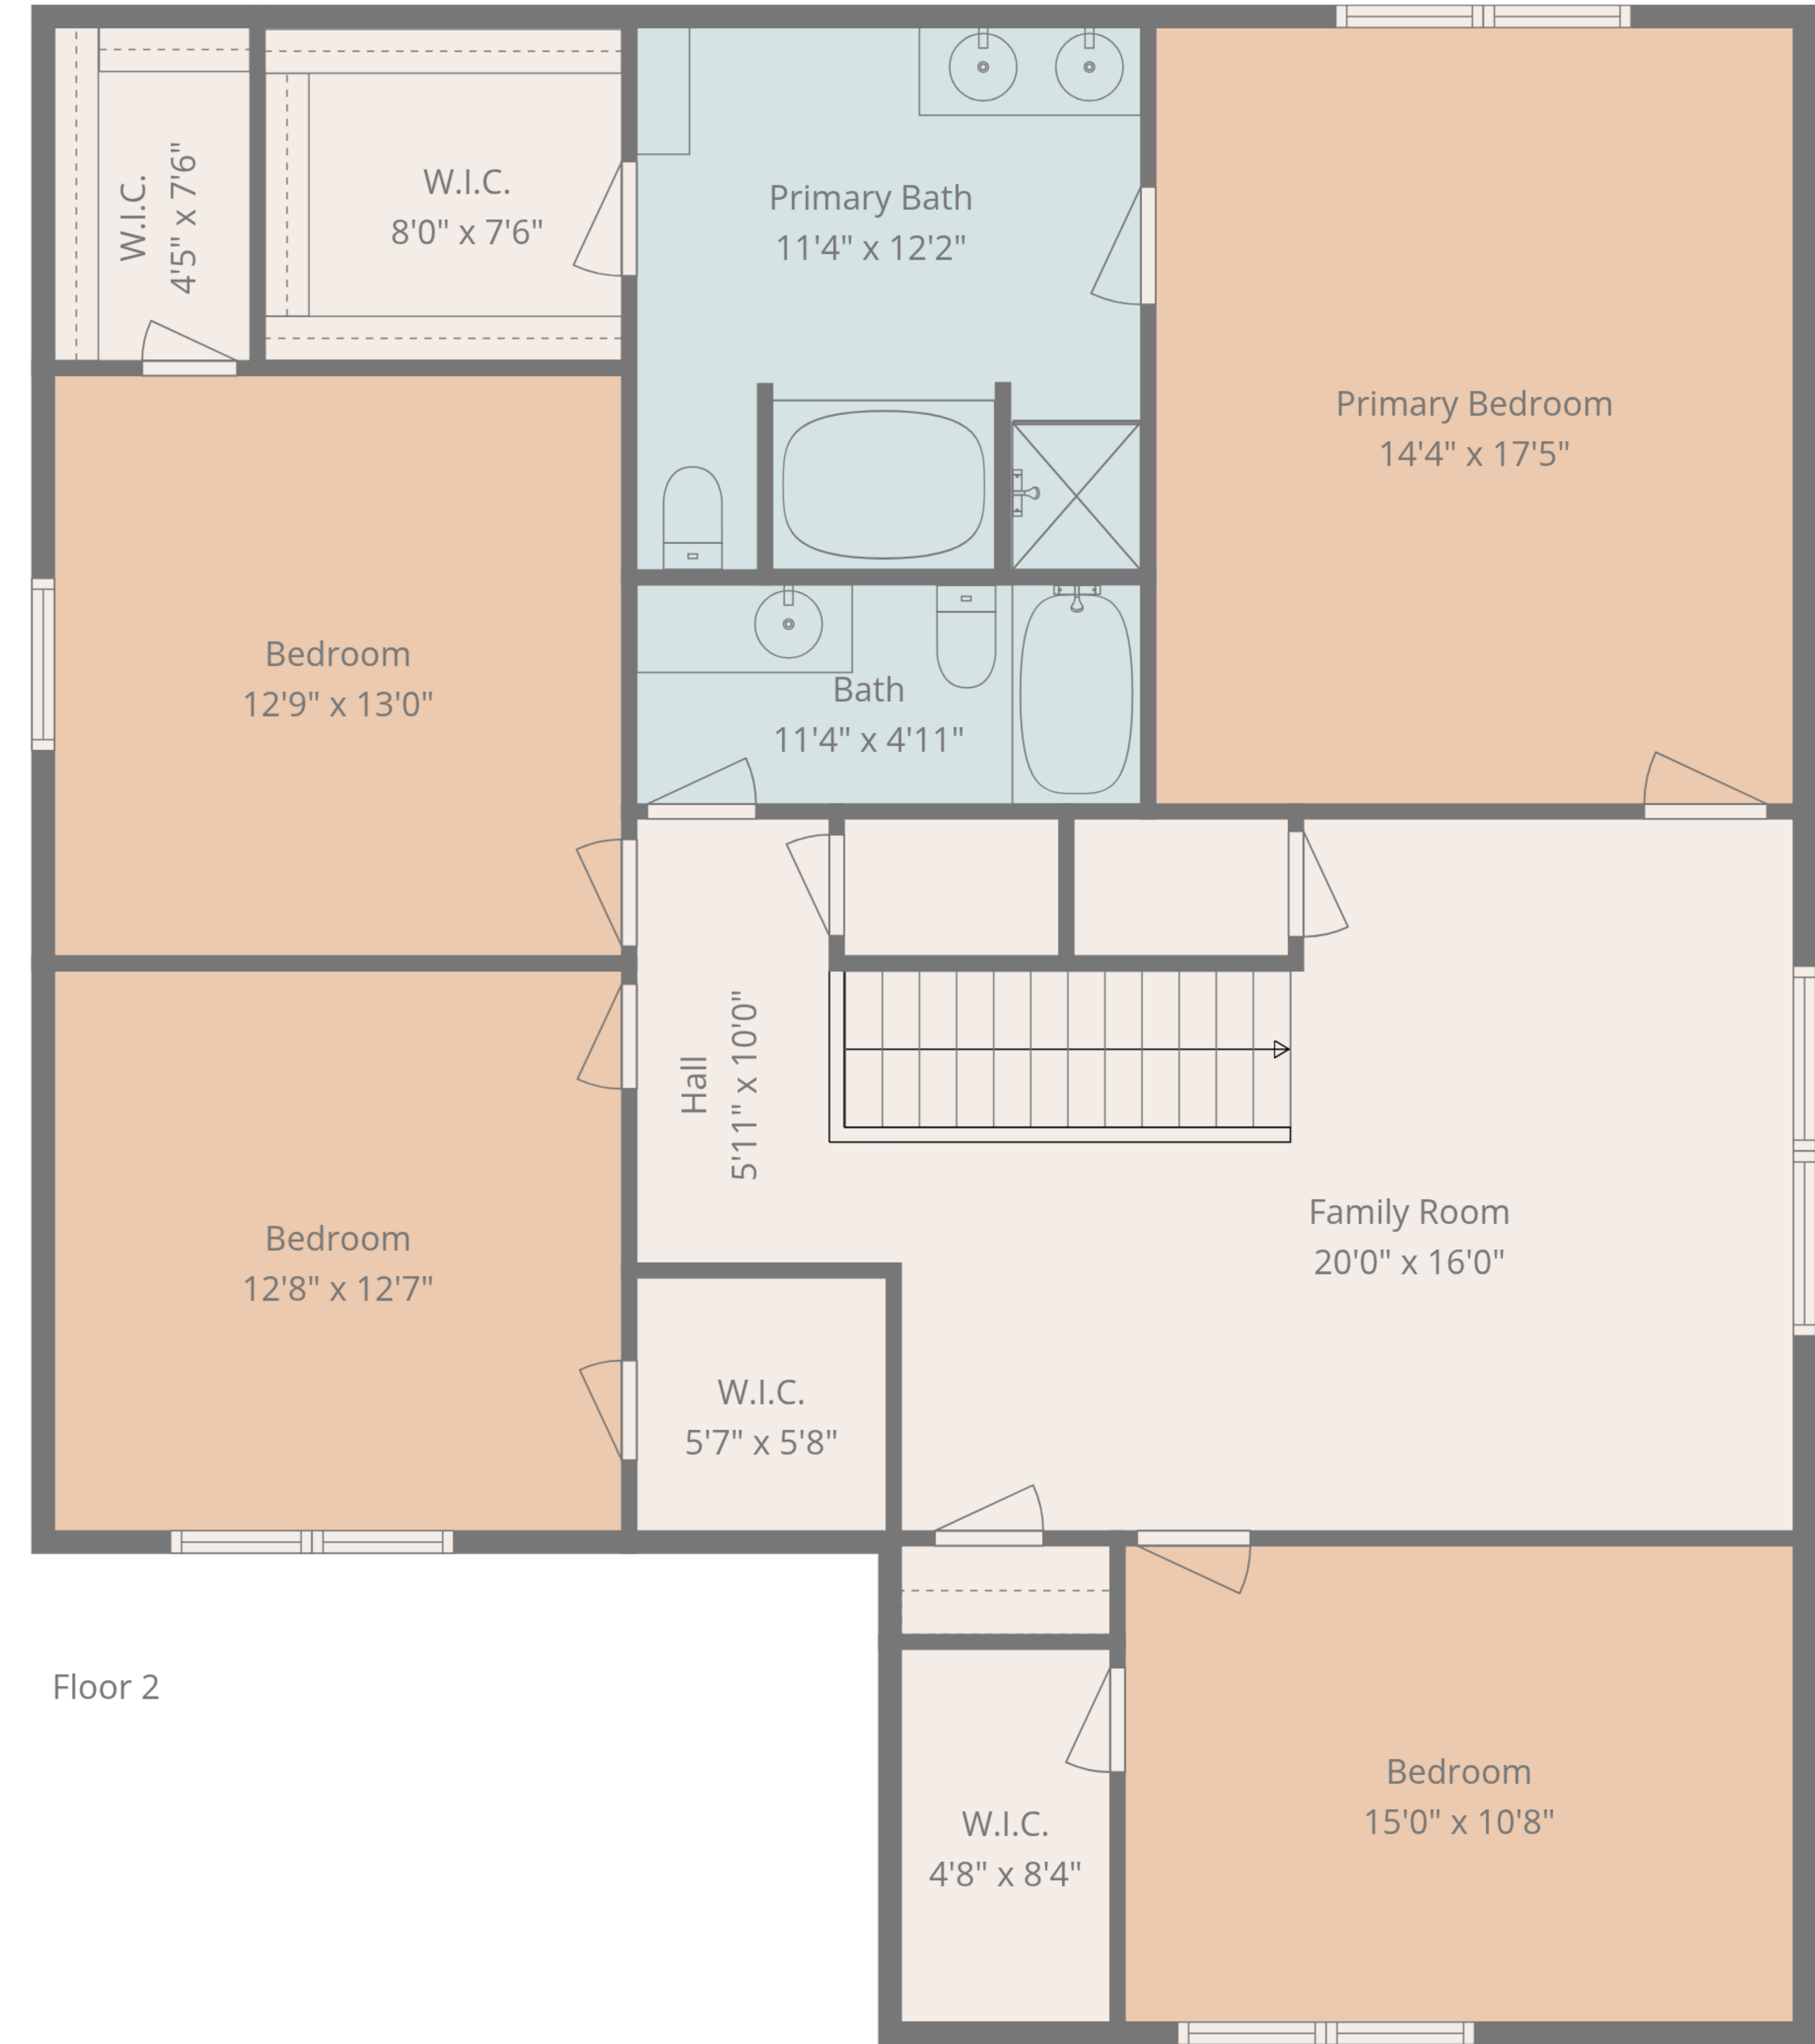

TOTAL: 2666 sq. ft
FLOOR 1: 1130 sq. ft, FLOOR 2: 1536 sq. ft
EXCLUDED AREAS: GARAGE: 392 sq. ft, WALLS: 183 sq. ft

Floor Plan Measurements Deemed Highly Reliable But Not Guaranteed

8040 MEDIA

TOTAL: 2666 sq. ft
 FLOOR 1: 1130 sq. ft, FLOOR 2: 1536 sq. ft
 EXCLUDED AREAS: GARAGE: 392 sq. ft, WALLS: 183 sq. ft

Floor Plan Measurements Deemed Highly Reliable But Not Guaranteed

Floor 1

Floor 2

TOTAL: 2666 sq. ft
 FLOOR 1: 1130 sq. ft, FLOOR 2: 1536 sq. ft
 EXCLUDED AREAS: GARAGE: 392 sq. ft, WALLS: 183 sq. ft

Floor Plan Measurements Deemed Highly Reliable But Not Guaranteed