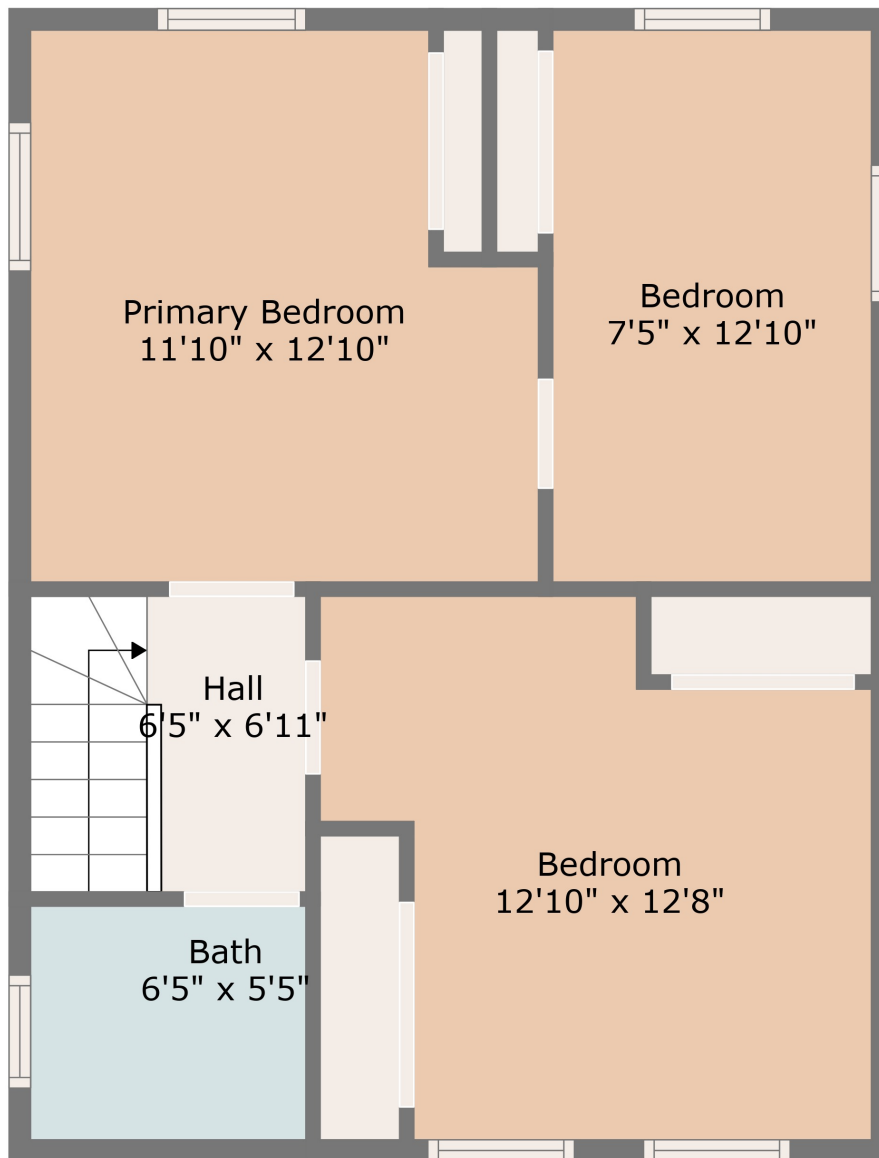

Floor 1

Floor 2

GROSS INTERNAL AREA
 FLOOR 1: 666 sq. ft, FLOOR 2: 506 sq. ft
 EXCLUDED AREAS: SCREENED PORCH: 112 sq. ft
 TOTAL: 1172 sq. ft
 All Measurements Are Approximate And Subject To Independent Verification.

GROSS INTERNAL AREA
FLOOR 1: 666 sq. ft, FLOOR 2: 506 sq. ft
EXCLUDED AREAS: SCREENED PORCH: 112 sq. ft
TOTAL: 1172 sq. ft
All Measurements Are Approximate And Subject To Independent Verification.

GROSS INTERNAL AREA
FLOOR 1: 666 sq. ft, FLOOR 2: 506 sq. ft
EXCLUDED AREAS: SCREENED PORCH: 112 sq. ft
TOTAL: 1172 sq. ft
All Measurements Are Approximate And Subject To Independent Verification.