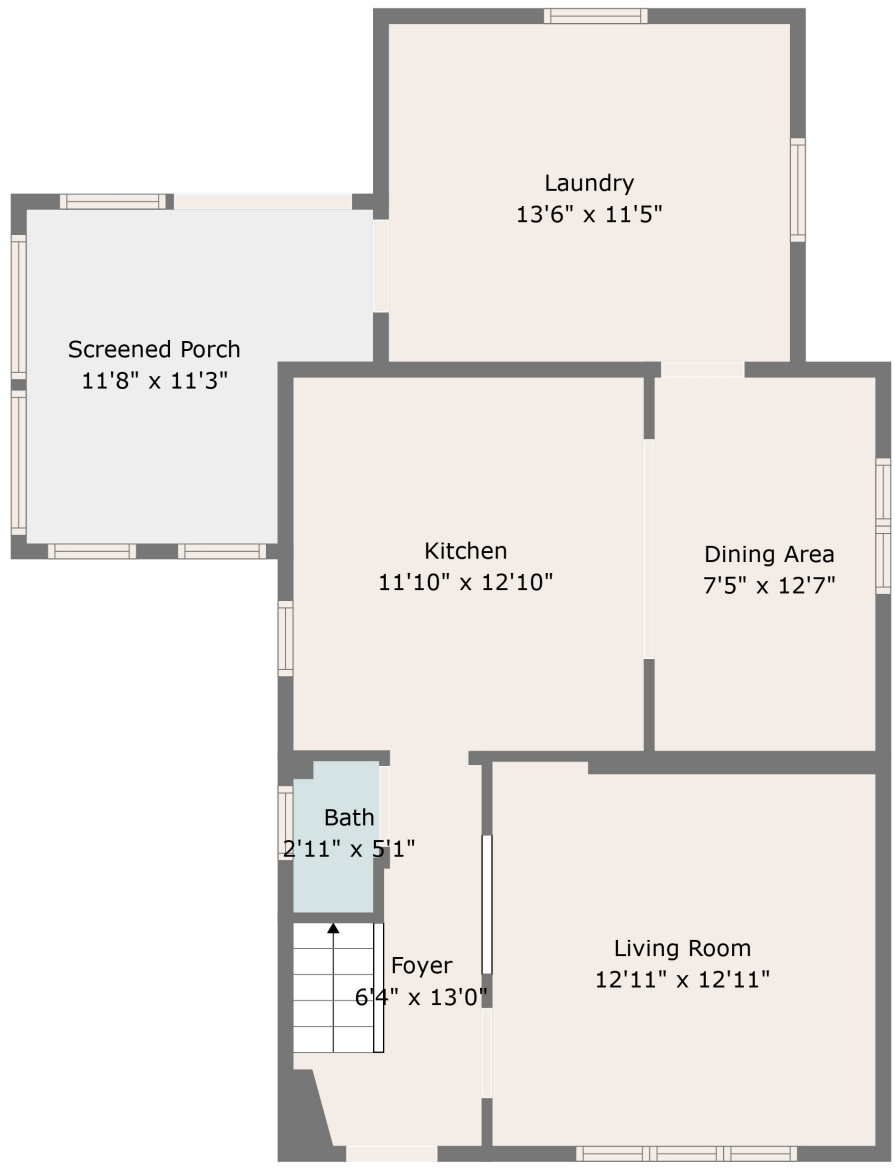

Floor 1

Floor 2

GROSS INTERNAL AREA
 FLOOR 1: 666 sq. ft, FLOOR 2: 506 sq. ft
 EXCLUDED AREAS: SCREENED PORCH: 112 sq. ft
 TOTAL: 1172 sq. ft
 All Measurements Are Approximate And Subject To Independent Verification.

GROSS INTERNAL AREA
FLOOR 1: 666 sq. ft, FLOOR 2: 506 sq. ft
EXCLUDED AREAS: SCREENED PORCH: 112 sq. ft
TOTAL: 1172 sq. ft
All Measurements Are Approximate And Subject To Independent Verification.

GROSS INTERNAL AREA
FLOOR 1: 666 sq. ft, FLOOR 2: 506 sq. ft
EXCLUDED AREAS: SCREENED PORCH: 112 sq. ft
TOTAL: 1172 sq. ft
All Measurements Are Approximate And Subject To Independent Verification.