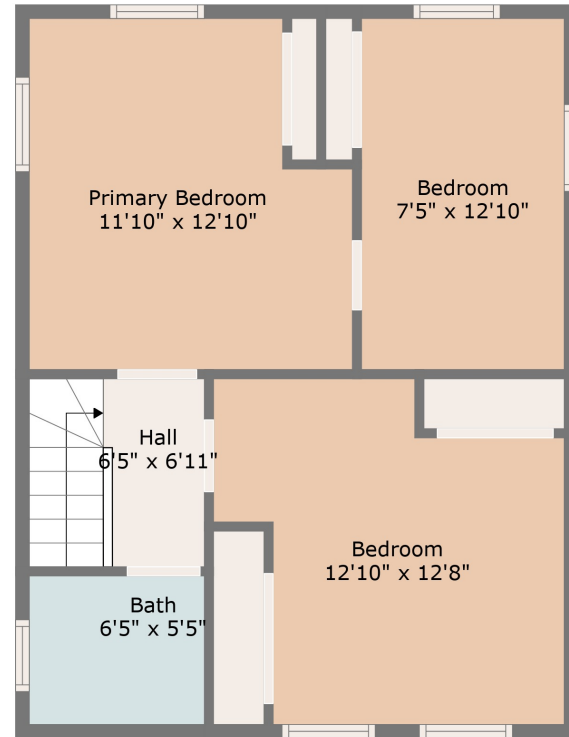

Floor 1

Floor 2

GROSS INTERNAL AREA
 FLOOR 1: 666 sq. ft, FLOOR 2: 506 sq. ft
 EXCLUDED AREAS: SCREENED PORCH: 112 sq. ft
 TOTAL: 1172 sq. ft
 All Measurements Are Approximate And Subject To Independent Verification.

GROSS INTERNAL AREA
FLOOR 1: 666 sq. ft, FLOOR 2: 506 sq. ft
EXCLUDED AREAS: SCREENED PORCH: 112 sq. ft
TOTAL: 1172 sq. ft
All Measurements Are Approximate And Subject To Independent Verification.

GROSS INTERNAL AREA
FLOOR 1: 666 sq. ft, FLOOR 2: 506 sq. ft
EXCLUDED AREAS: SCREENED PORCH: 112 sq. ft
TOTAL: 1172 sq. ft
All Measurements Are Approximate And Subject To Independent Verification.