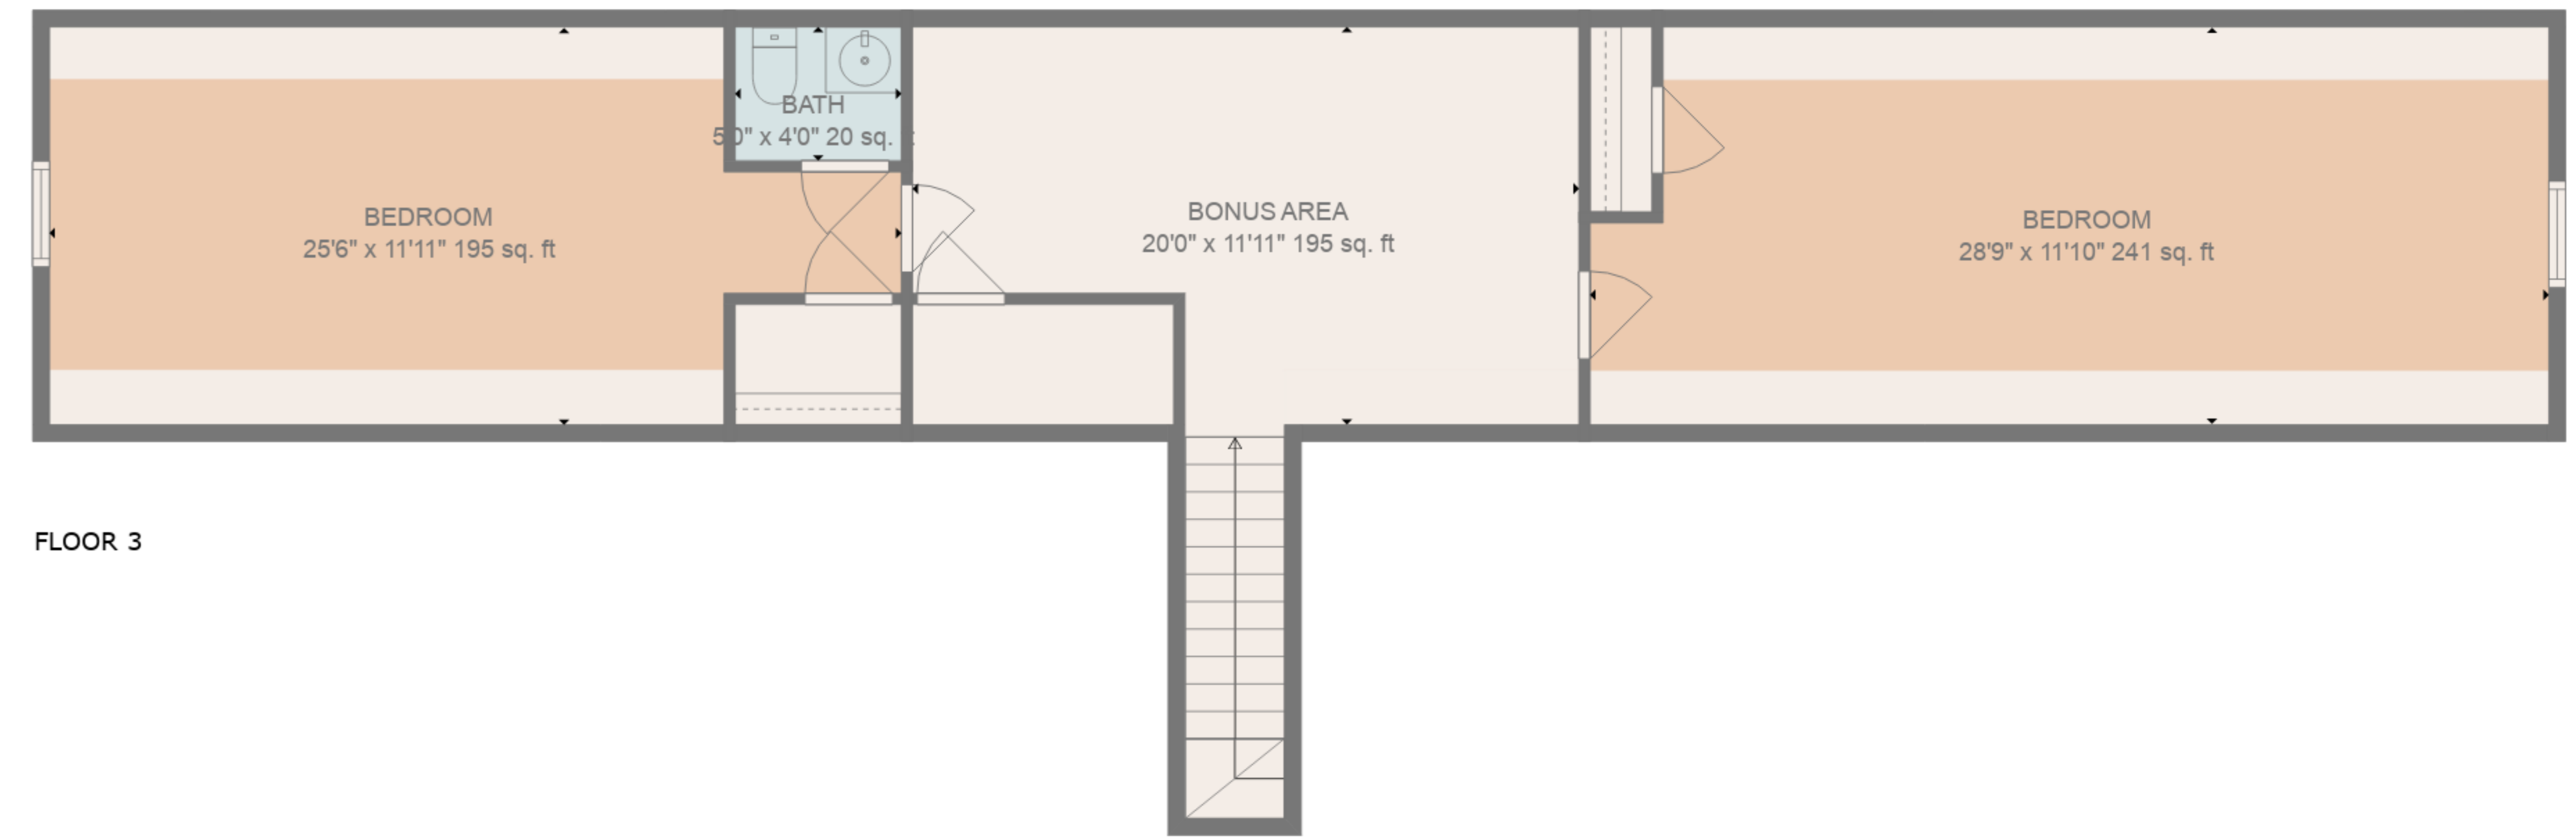

Total scanned area: 6566 sq. ft

SIZES AND DIMENSIONS ARE APPROXIMATE, ACTUAL MAY VARY.

Total scanned area: 6566 sq. ft

SIZES AND DIMENSIONS ARE APPROXIMATE, ACTUAL MAY VARY.

Total scanned area: 6566 sq. ft

SIZES AND DIMENSIONS ARE APPROXIMATE, ACTUAL MAY VARY.

Total scanned area: 6566 sq. ft

SIZES AND DIMENSIONS ARE APPROXIMATE, ACTUAL MAY VARY.