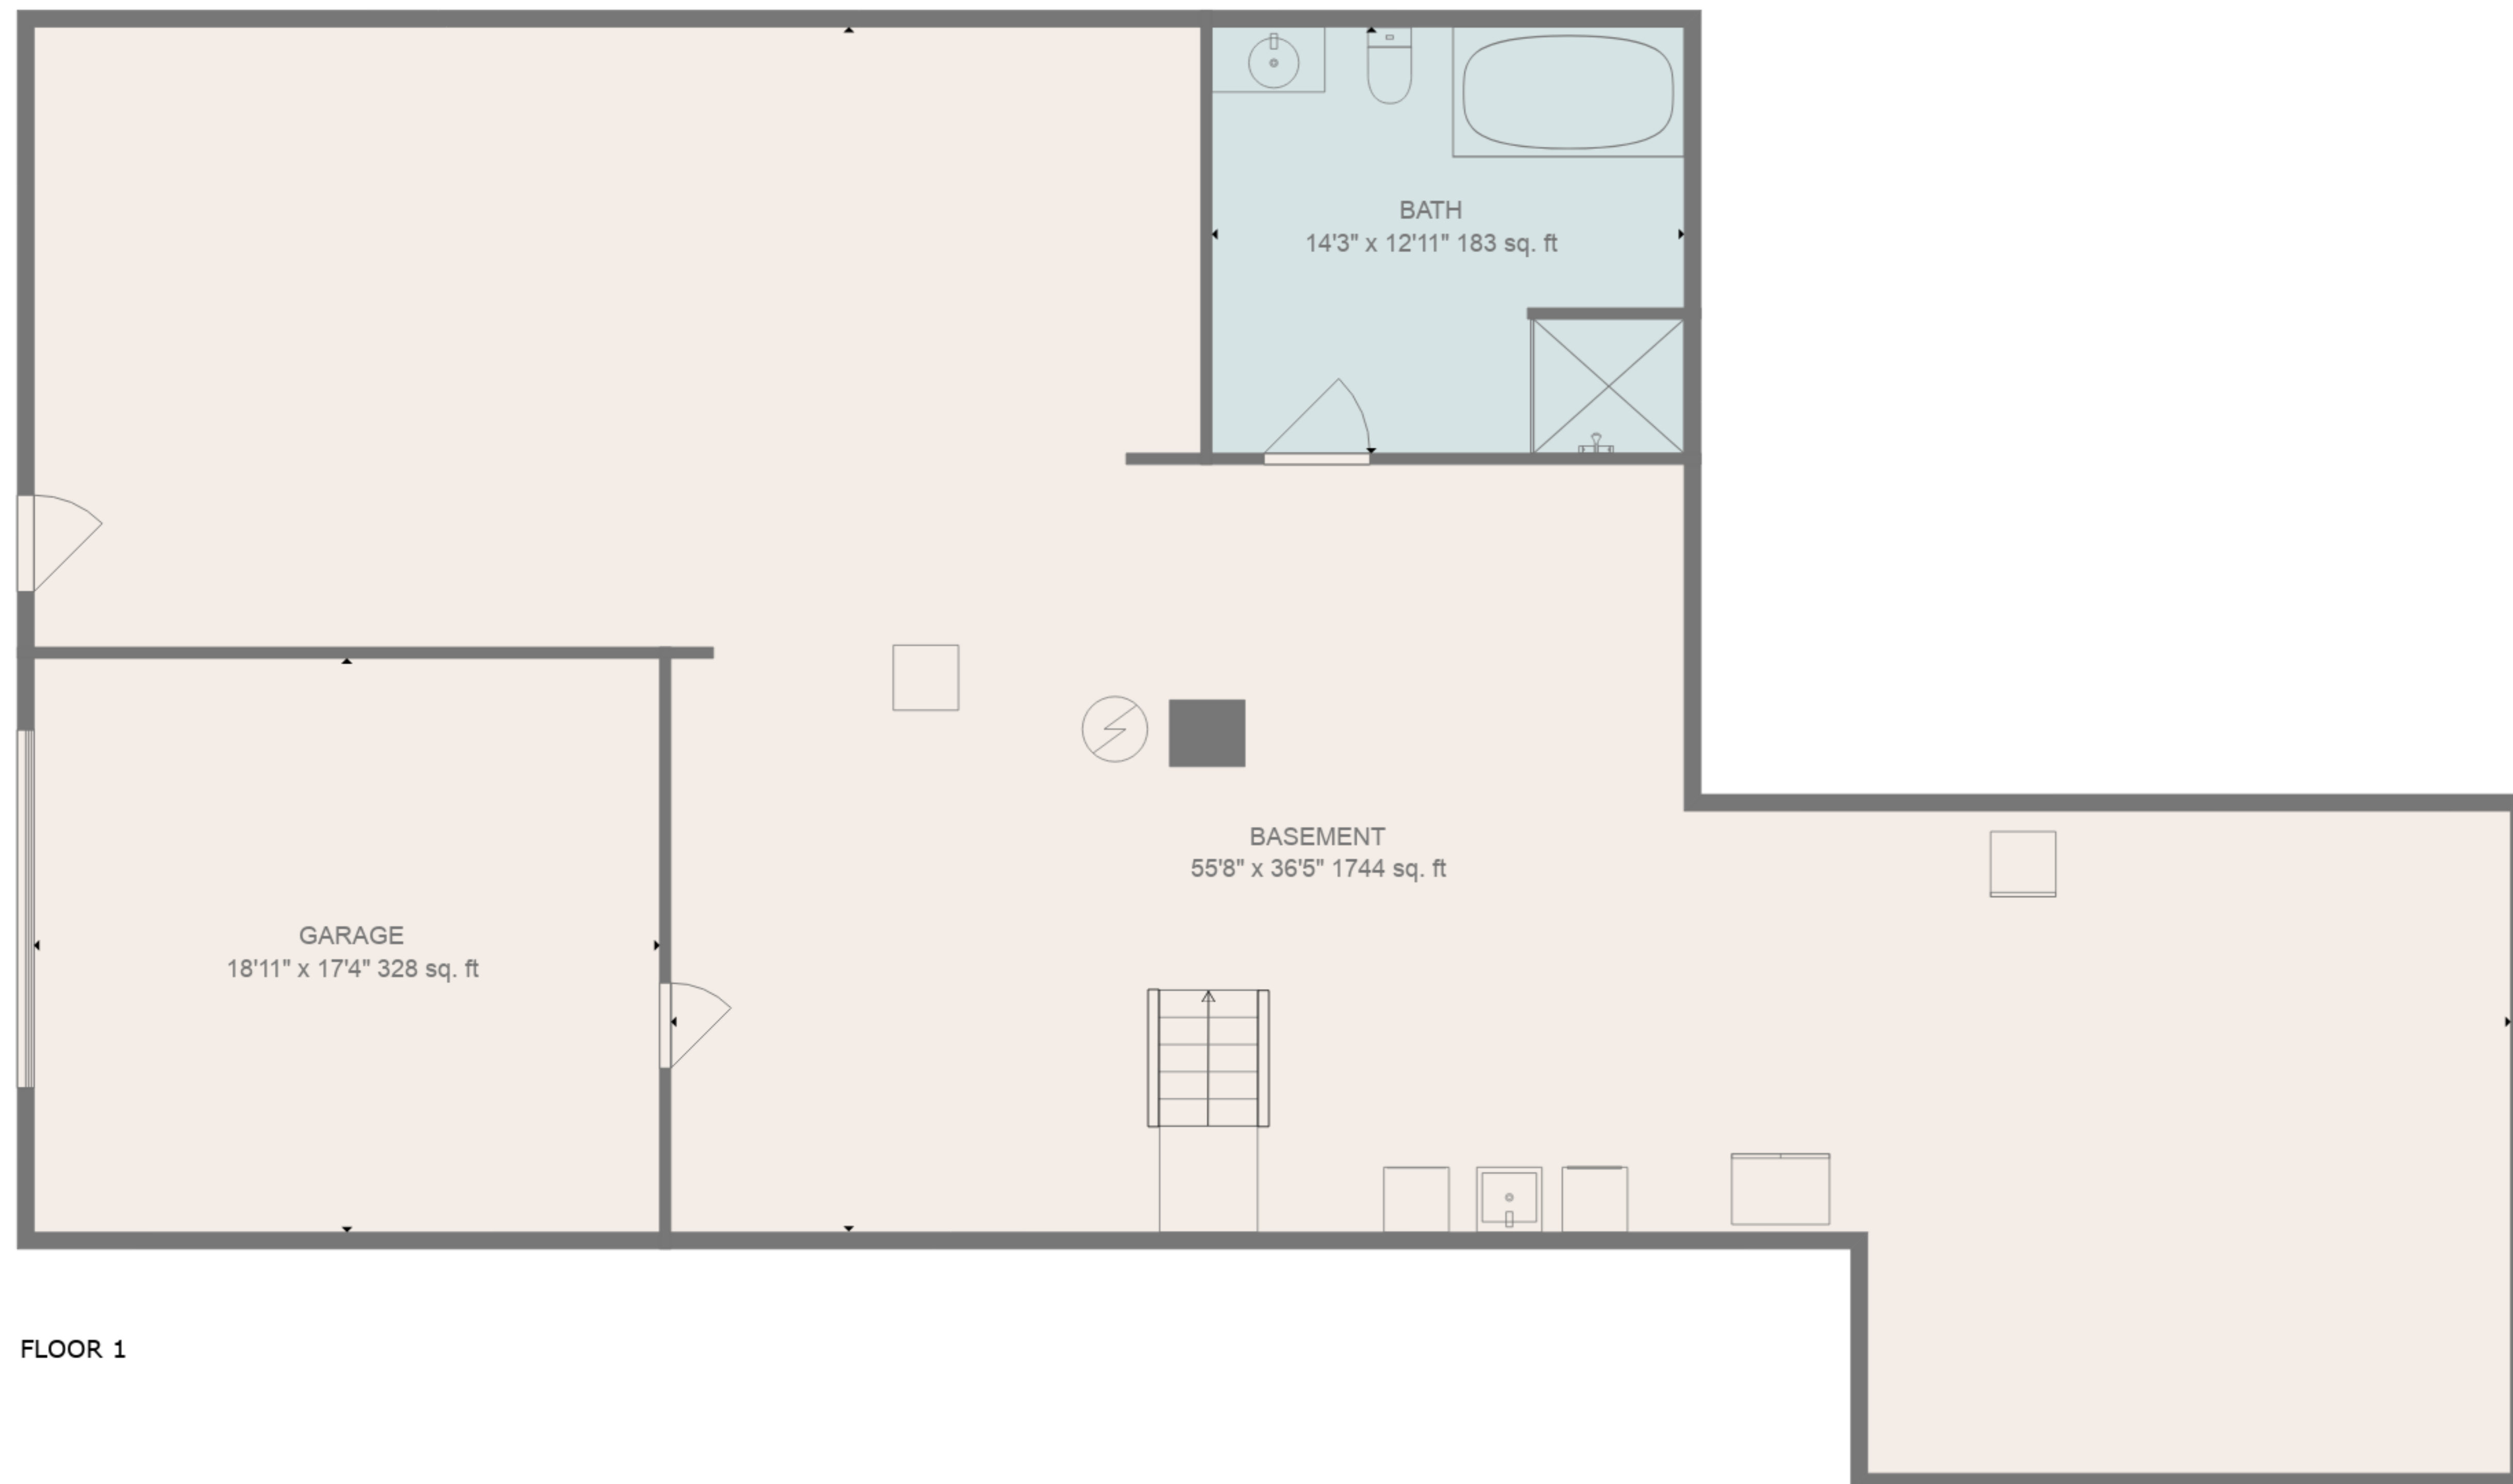

Total scanned area: 6566 sq. ft

SIZES AND DIMENSIONS ARE APPROXIMATE, ACTUAL MAY VARY.

Total scanned area: 6566 sq. ft

SIZES AND DIMENSIONS ARE APPROXIMATE, ACTUAL MAY VARY.

Total scanned area: 6566 sq. ft

SIZES AND DIMENSIONS ARE APPROXIMATE, ACTUAL MAY VARY.

Total scanned area: 6566 sq. ft

SIZES AND DIMENSIONS ARE APPROXIMATE, ACTUAL MAY VARY.