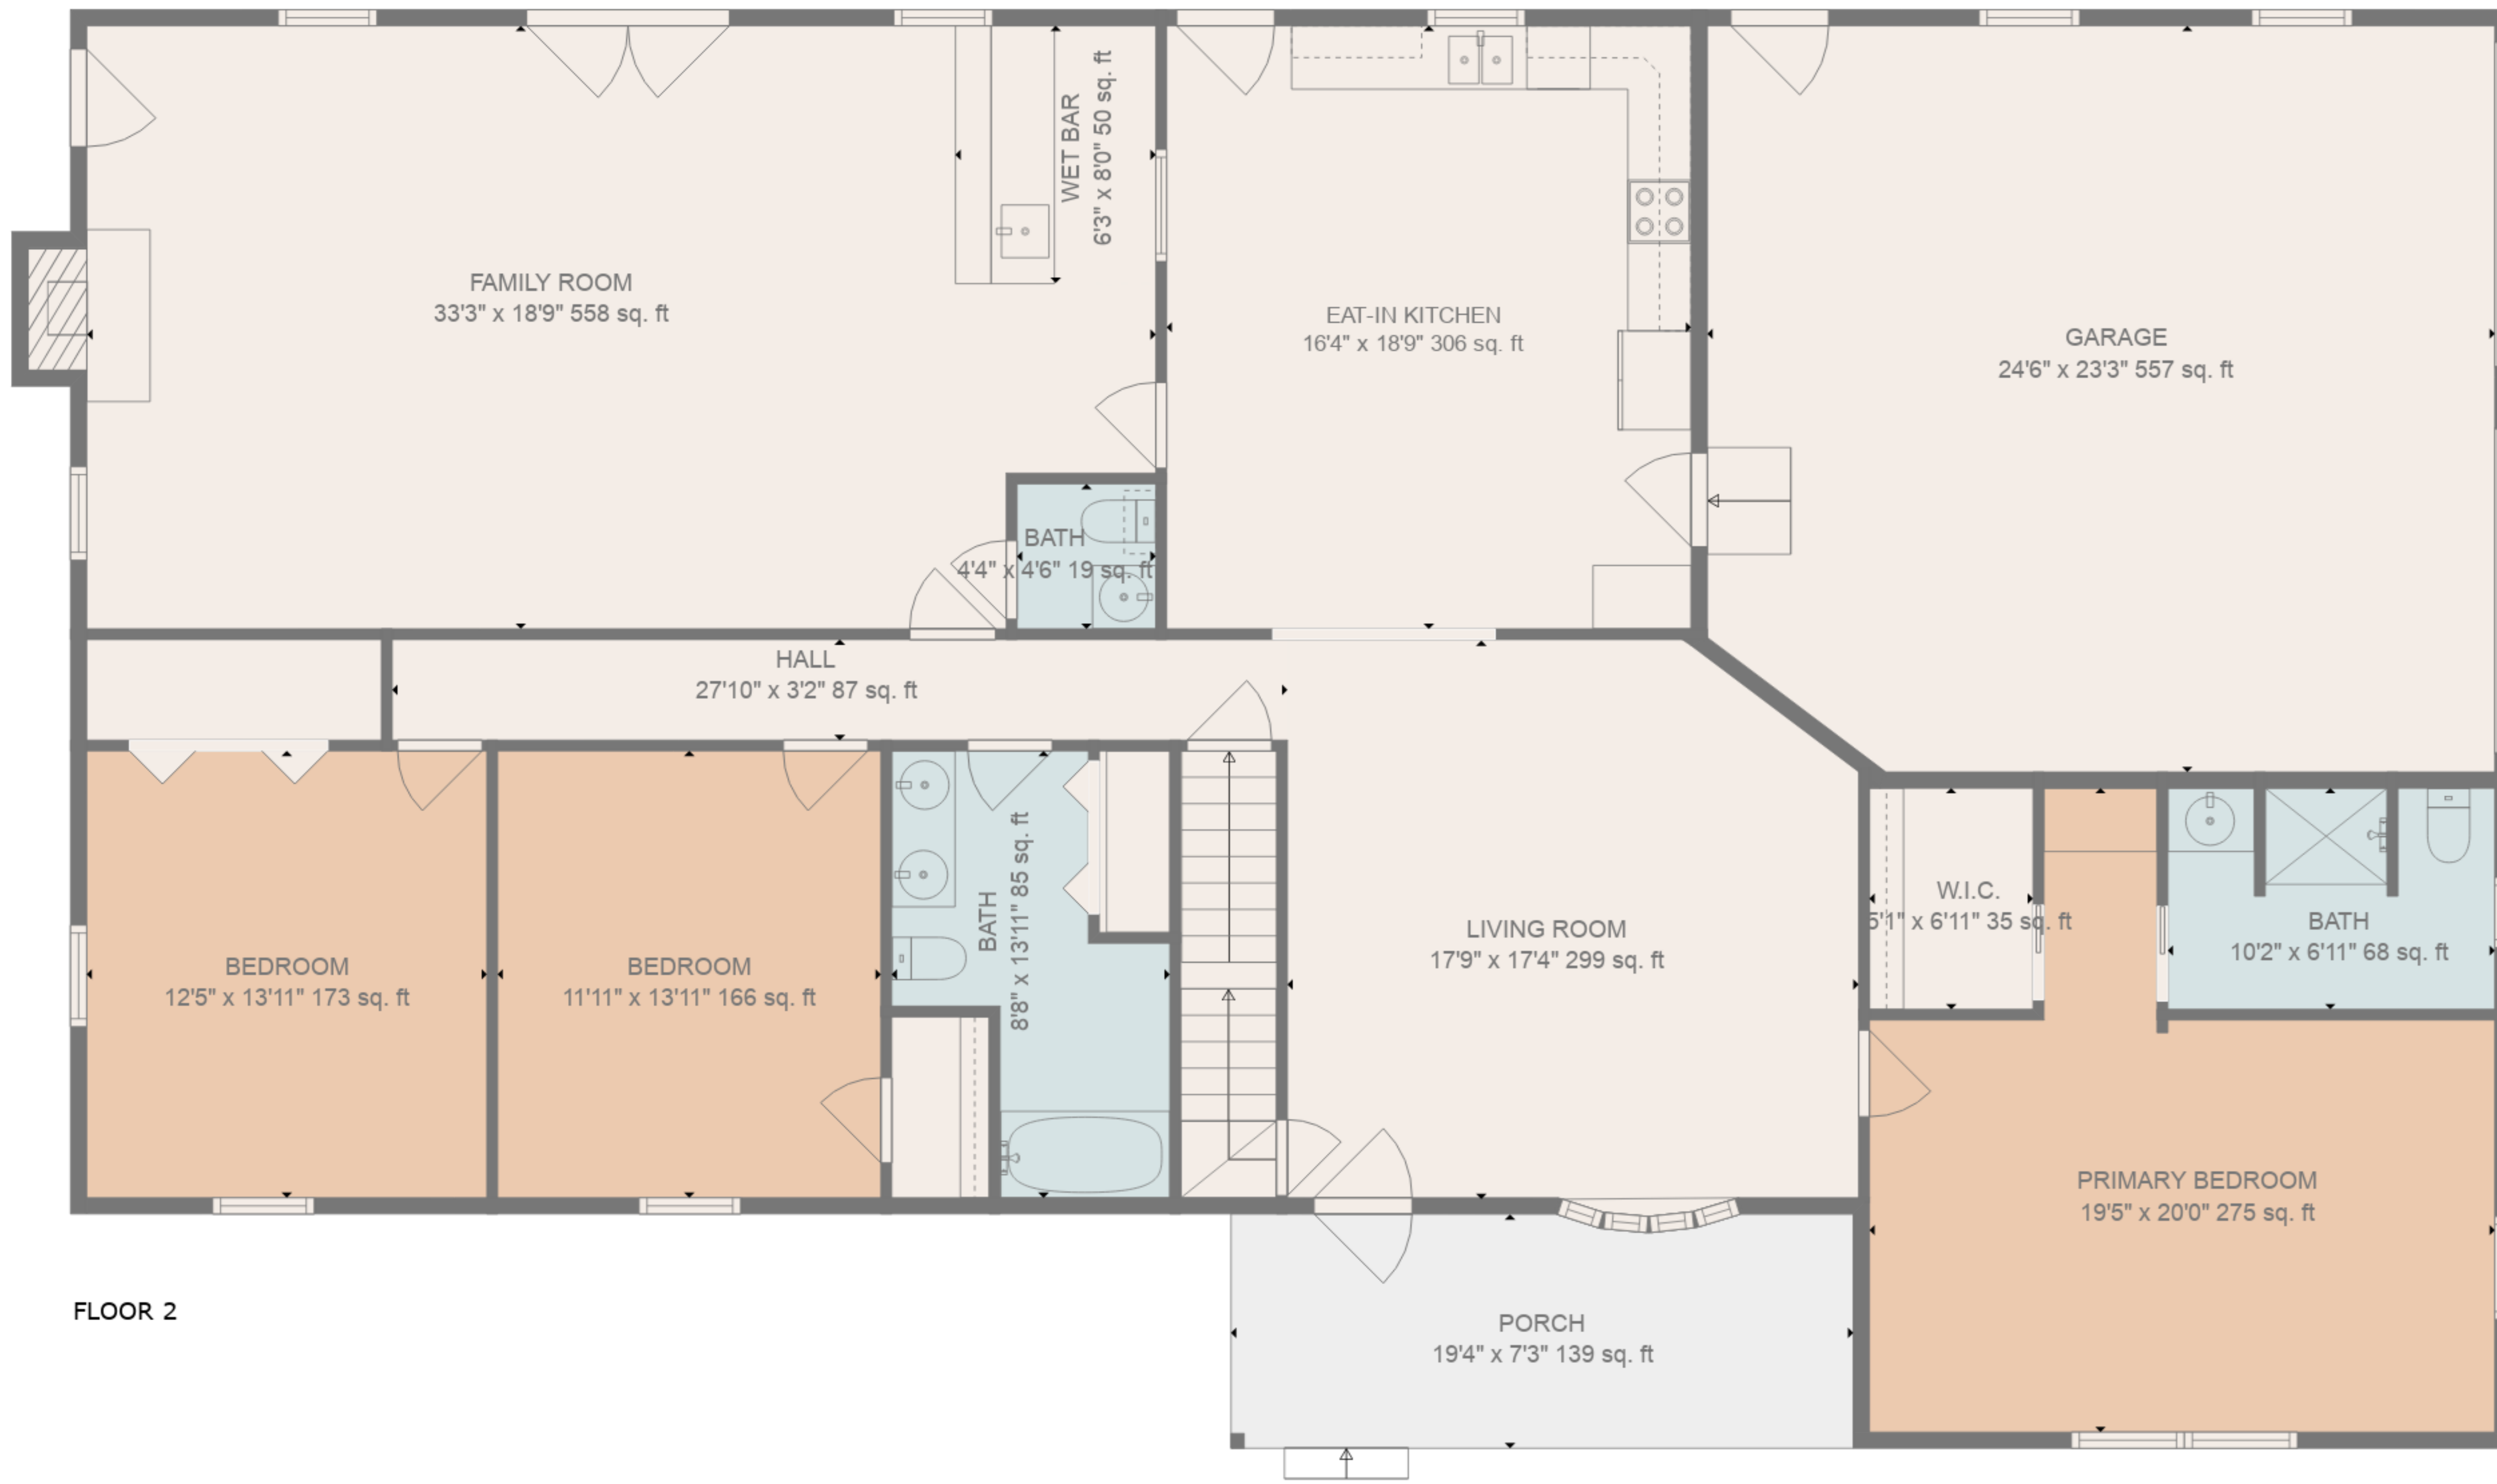

Total scanned area: 6566 sq. ft

SIZES AND DIMENSIONS ARE APPROXIMATE, ACTUAL MAY VARY.

Total scanned area: 6566 sq. ft

SIZES AND DIMENSIONS ARE APPROXIMATE, ACTUAL MAY VARY.

Total scanned area: 6566 sq. ft

SIZES AND DIMENSIONS ARE APPROXIMATE, ACTUAL MAY VARY.

Total scanned area: 6566 sq. ft

SIZES AND DIMENSIONS ARE APPROXIMATE, ACTUAL MAY VARY.