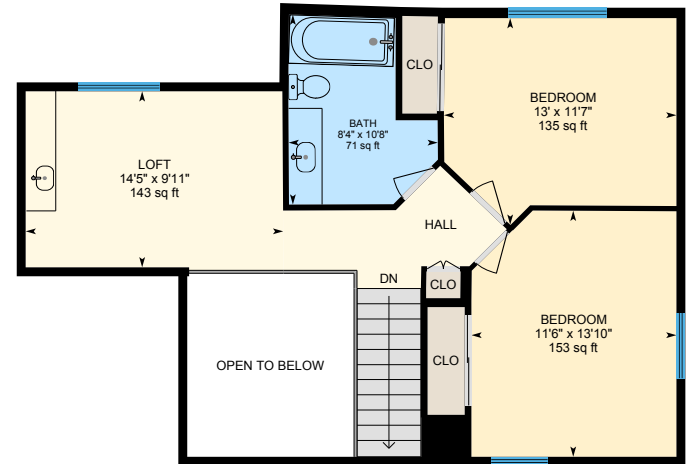

1213 Winford St, Modesto, CA

Main Building: Above Grade Finished Area 2055.58 sq ft

1st Floor
Finished Area 1357.67 sq ft

2nd Floor
Finished Area 697.92 sq ft

PREPARED: 2025/03/16