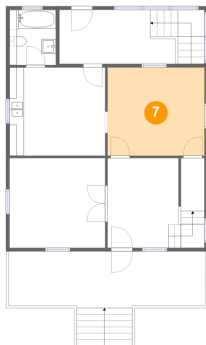

7 Floor 1 - Dining Area

Dimensions: 13'6" x 12'4"
Area: 166 sq. ft
Counted as Living Area:
Yes

Heated: Yes
Finished: Yes
Enclosed: Yes
Contiguous:
Yes
Permitted: Yes
Wet Space: No
Addition: No
Conversion: No