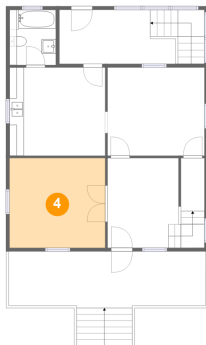

4 Floor 1 - Living Room

Dimensions: 13'4" x 12'6"
Area: 167 sq. ft
Counted as Living Area: Yes

Heated: Yes
Finished: Yes
Enclosed: Yes
Contiguous: Yes
Permitted: Yes
Wet Space: No
Addition: No
Conversion: No