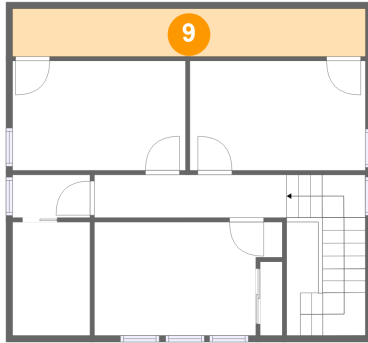

**5422 Franklin Road, Clearbrook, Roanoke,
Roanoke County, Virginia, United States, 24014**

9 Floor 2 - Attic

Dimensions: 27'2" x 3'8"
Area: 100 sq. ft
Counted as Living Area: No

Heated: No
Finished: No
Enclosed: Yes
Contiguous: Yes
Permitted: Yes
Wet Space: No
Addition: No
Conversion: No