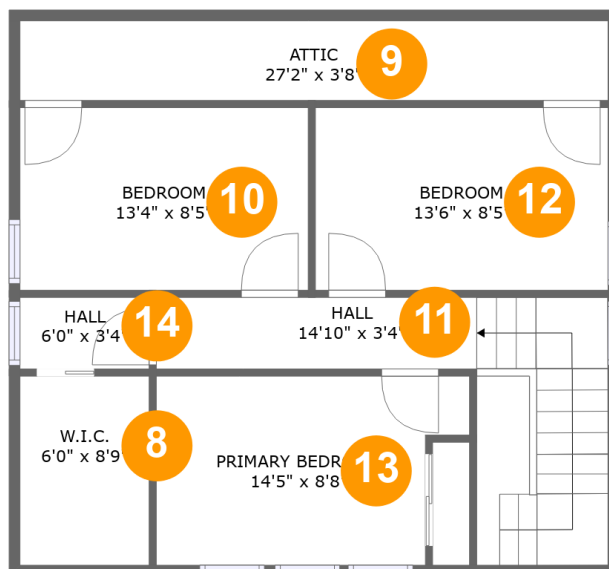

5422 Franklin Road, Clearbrook, Roanoke, Roanoke County, Virginia, United States, 24014

Room Dimensions

Floor 2

Total sqft: 736

Living area: 477

#	Room name	Dimensions	Area (sqft)	Counted as Living Area
8	W.i.c.	6'0" x 8'9"	37 sq. ft	Yes
9	Attic	27'2" x 3'8"	100 sq. ft	No
10	Bedroom	13'4" x 8'5"	112 sq. ft	No
11	Hall	14'10" x 3'4"	107 sq. ft	Yes
12	Bedroom	13'6" x 8'5"	114 sq. ft	Yes
13	Primary Bedroom	14'5" x 8'8"	114 sq. ft	Yes
14	Hall	6'0" x 3'4"	20 sq. ft	Yes