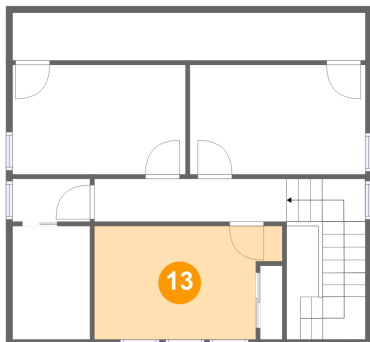

13 Floor 2 - Primary Bedroom

Dimensions: 14'5" x 8'8"
Area: 114 sq. ft
Counted as Living Area:
Yes

Heated: Yes
Finished: Yes
Enclosed: Yes
Contiguous:
Yes
Permitted: Yes
Wet Space: No
Addition: No
Conversion: No