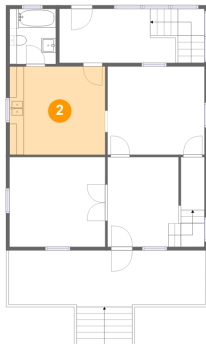

## 1 Floor 1 - Bath

**Dimensions:** 6'5" x 7'8"  
**Area:** 50 sq. ft  
**Counted as Living Area:**  
Yes

**Heated:** Yes  
**Finished:** Yes  
**Enclosed:** Yes  
**Contiguous:**  
Yes  
**Permitted:** Yes  
**Wet Space:** Yes  
**Addition:** No  
**Conversion:** No

## 2 Floor 1 - Kitchen

**Dimensions:** 13'4" x 12'4"  
**Area:** 164 sq. ft  
**Counted as Living Area:**  
Yes

**Heated:** Yes  
**Finished:** Yes  
**Enclosed:** Yes  
**Contiguous:**  
Yes  
**Permitted:** Yes  
**Wet Space:** No  
**Addition:** No  
**Conversion:** No