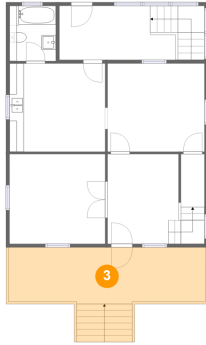

## 1 Floor 1 - Bath

**Dimensions:** 6'5" x 7'8"  
**Area:** 50 sq. ft  
**Counted as Living Area:**  
Yes

**Heated:** Yes  
**Finished:** Yes  
**Enclosed:** Yes  
**Contiguous:**  
Yes  
**Permitted:** Yes  
**Wet Space:** Yes  
**Addition:** No  
**Conversion:** No

## 2 Floor 1 - Kitchen

**Dimensions:** 13'4" x 12'4"  
**Area:** 164 sq. ft  
**Counted as Living Area:**  
Yes

**Heated:** Yes  
**Finished:** Yes  
**Enclosed:** Yes  
**Contiguous:**  
Yes  
**Permitted:** Yes  
**Wet Space:** No  
**Addition:** No  
**Conversion:** No

## 3 Floor 1 - Porch

Dimensions: 27'6" x 7'9"  
Area: 267 sq. ft  
Counted as Living Area: No

Heated: No  
Finished: Yes  
Enclosed: No  
Contiguous: Yes  
Permitted: Yes  
Wet Space: No  
Addition: No  
Conversion: No