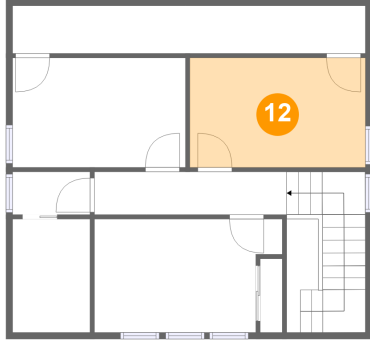

**5422 Franklin Road, Clearbrook, Roanoke,
Roanoke County, Virginia, United States, 24014**

12 Floor 2 - Bedroom

Dimensions: 13'6" x 8'5"
Area: 114 sq. ft
Counted as Living Area:
Yes

Heated: Yes
Finished: Yes
Enclosed: Yes
Contiguous:
Yes
Permitted: Yes
Wet Space: No
Addition: No
Conversion: No