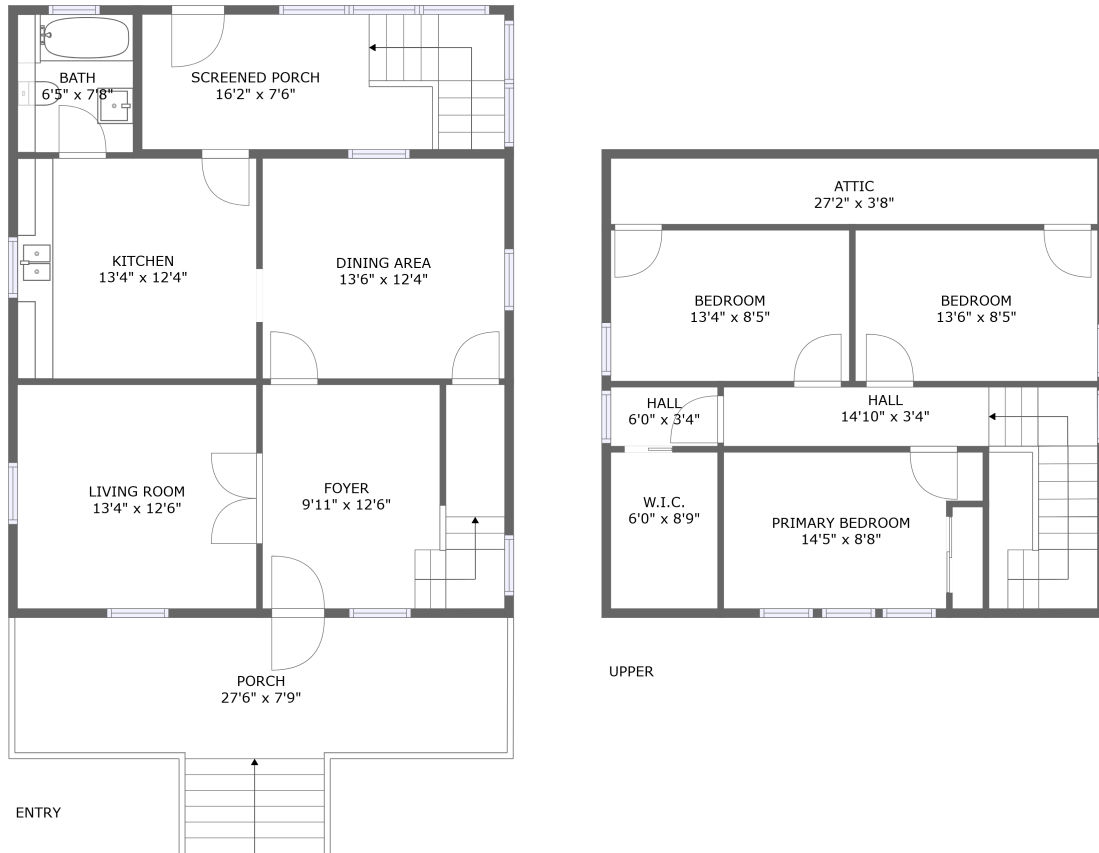

5422 Franklin Road, Clearbrook, Roanoke, Roanoke County, Virginia, United States, 24014

Property Summary

0 garages   **3** bedrooms   **1** bathrooms   **0** half baths

2 floors   **1,091** Gross Living Area sqft   **1,966** total sqft