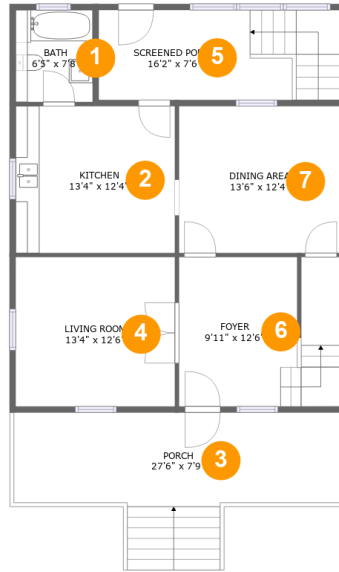

**Room Dimensions**

**Floor 1**

**Total sqft: 1230**

**Living area: 614**

#	Room name	Dimensions	Area (sqft)	Counted as Living Area
1	Bath	6'5" x 7'8"	50 sq. ft	Yes
2	Kitchen	13'4" x 12'4"	164 sq. ft	Yes
3	Porch	27'6" x 7'9"	267 sq. ft	No
4	Living Room	13'4" x 12'6"	167 sq. ft	Yes
5	Screened Porch	16'2" x 7'6"	153 sq. ft	No
6	Foyer	9'11" x 12'6"	167 sq. ft	No
7	Dining Area	13'6" x 12'4"	166 sq. ft	Yes

## 2 Floor 1 - Kitchen

**Dimensions:** 13'4" x 12'4"  
**Area:** 164 sq. ft  
**Counted as Living Area:**  
Yes

**Heated:** Yes  
**Finished:** Yes  
**Enclosed:** Yes  
**Contiguous:**  
Yes  
**Permitted:** Yes  
**Wet Space:** No  
**Addition:** No  
**Conversion:** No

## 6 Floor 1 - Foyer

Dimensions: 9'11" x 12'6"  
Area: 167 sq. ft  
Counted as Living Area: No

Heated: Yes  
Finished: Yes  
Enclosed: Yes  
Contiguous: Yes  
Permitted: Yes  
Wet Space: No  
Addition: No  
Conversion: No

## 7 Floor 1 - Dining Area

Dimensions: 13'6" x 12'4"  
Area: 166 sq. ft  
Counted as Living Area:  
Yes

Heated: Yes  
Finished: Yes  
Enclosed: Yes  
Contiguous:  
Yes  
Permitted: Yes  
Wet Space: No  
Addition: No  
Conversion: No