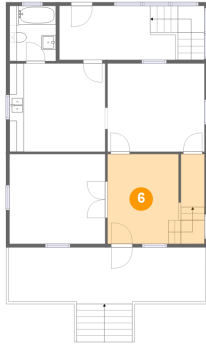

## 4 Floor 1 - Living Room

Dimensions: 13'4" x 12'6"  
Area: 167 sq. ft  
Counted as Living Area: Yes

Heated: Yes  
Finished: Yes  
Enclosed: Yes  
Contiguous: Yes  
Permitted: Yes  
Wet Space: No  
Addition: No  
Conversion: No

## 5 Floor 1 - Screened Porch

Dimensions: 16'2" x 7'6"  
Area: 153 sq. ft  
Counted as Living Area: No

Heated: No  
Finished: Yes  
Enclosed: No  
Contiguous: Yes  
Permitted: Yes  
Wet Space: No  
Addition: No  
Conversion: No

## 6 Floor 1 - Foyer

Dimensions: 9'11" x 12'6"  
Area: 167 sq. ft  
Counted as Living Area: No

Heated: Yes  
Finished: Yes  
Enclosed: Yes  
Contiguous: Yes  
Permitted: Yes  
Wet Space: No  
Addition: No  
Conversion: No