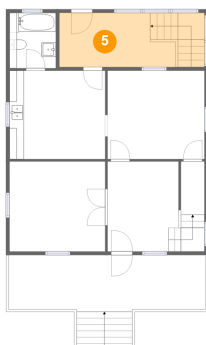

## 3 Floor 1 - Porch

Dimensions: 27'6" x 7'9"  
Area: 267 sq. ft  
Counted as Living Area: No

Heated: No  
Finished: Yes  
Enclosed: No  
Contiguous: Yes  
Permitted: Yes  
Wet Space: No  
Addition: No  
Conversion: No

## 4 Floor 1 - Living Room

Dimensions: 13'4" x 12'6"  
Area: 167 sq. ft  
Counted as Living Area: Yes

Heated: Yes  
Finished: Yes  
Enclosed: Yes  
Contiguous: Yes  
Permitted: Yes  
Wet Space: No  
Addition: No  
Conversion: No

## 5 Floor 1 - Screened Porch

Dimensions: 16'2" x 7'6"  
Area: 153 sq. ft  
Counted as Living Area: No

Heated: No  
Finished: Yes  
Enclosed: No  
Contiguous: Yes  
Permitted: Yes  
Wet Space: No  
Addition: No  
Conversion: No