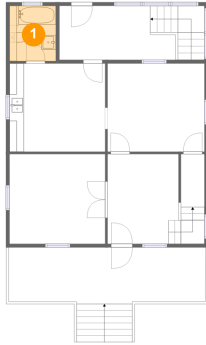

## Room Dimensions

Floor 2

Total sqft: 736

Living area: 477

#	Room name	Dimensions	Area (sqft)	Counted as Living Area
8	W.i.c.	6'0" x 8'9"	37 sq. ft	Yes
9	Attic	27'2" x 3'8"	100 sq. ft	No
10	Bedroom	13'4" x 8'5"	112 sq. ft	No
11	Hall	14'10" x 3'4"	107 sq. ft	Yes
12	Bedroom	13'6" x 8'5"	114 sq. ft	Yes
13	Primary Bedroom	14'5" x 8'8"	114 sq. ft	Yes
14	Hall	6'0" x 3'4"	20 sq. ft	Yes

## 1 Floor 1 - Bath

**Dimensions:** 6'5" x 7'8"  
**Area:** 50 sq. ft  
**Counted as Living Area:**  
Yes

**Heated:** Yes  
**Finished:** Yes  
**Enclosed:** Yes  
**Contiguous:**  
Yes  
**Permitted:** Yes  
**Wet Space:** Yes  
**Addition:** No  
**Conversion:** No