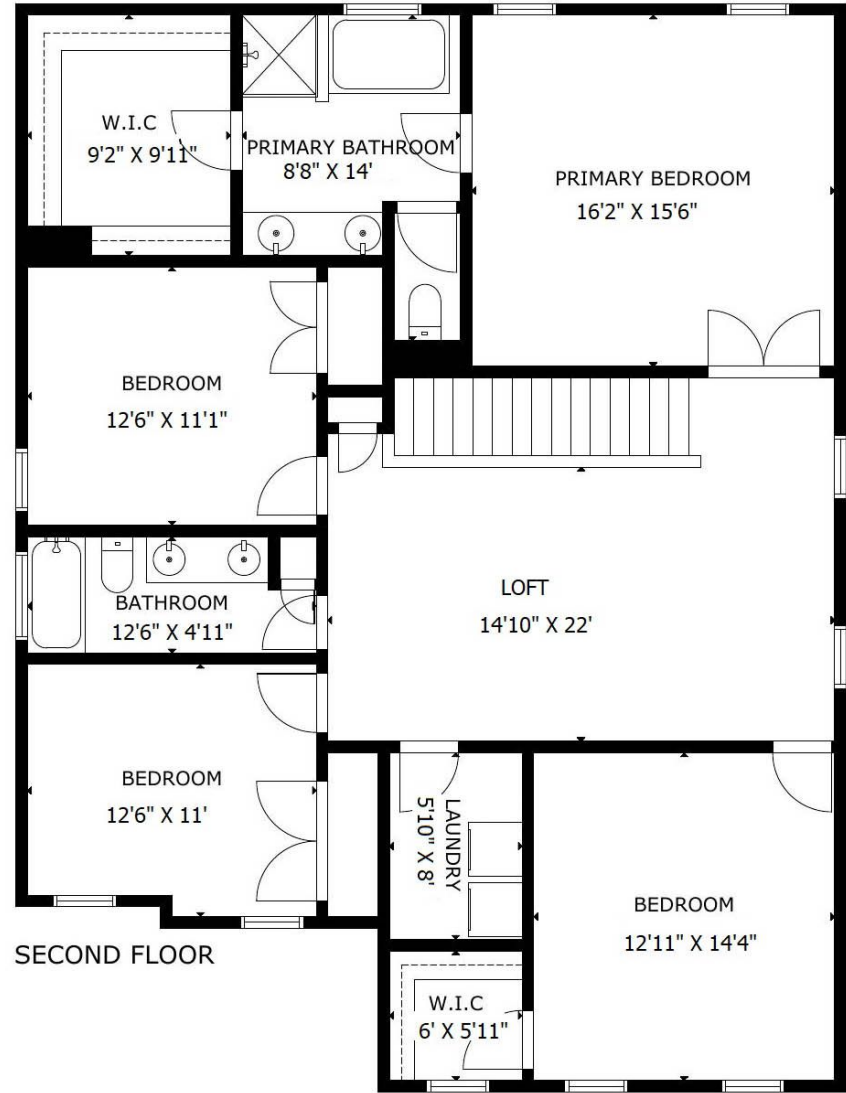

108 Stallion Way Benson, NC 27504

The following dimensions are approximate interior wall to wall dimensions, measured on site, from the widest portion of each room, then calculated to Feet/Inches from Rounded Decimal Feet. Information deemed reliable, but not guaranteed.