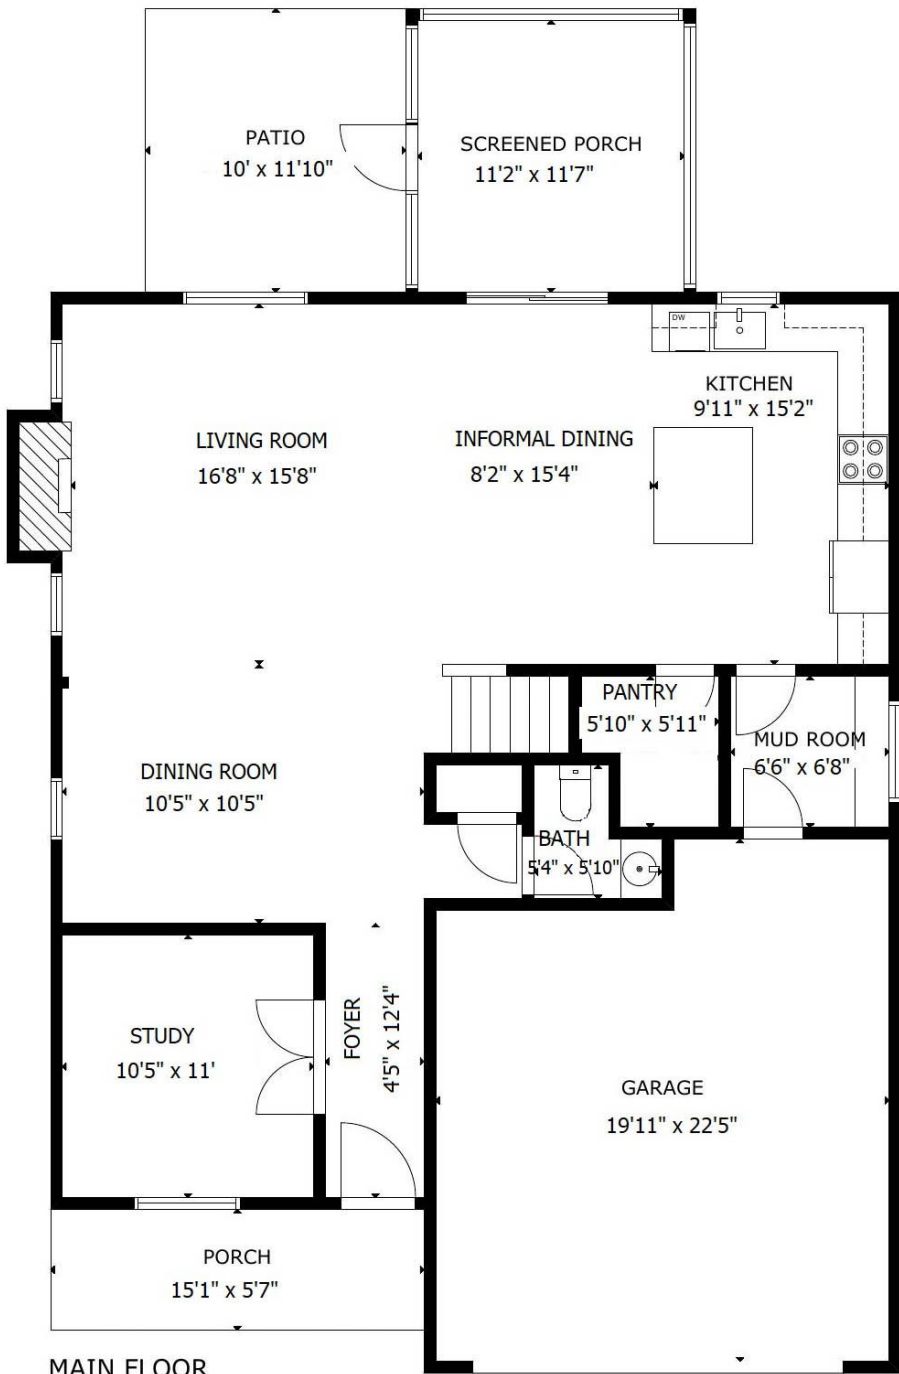

108 Stallion Way Benson, NC 27504

The following dimensions are approximate interior wall to wall dimensions, measured on site, from the widest portion of each room, then calculated to Feet/Inches from Rounded Decimal Feet. Information deemed reliable, but not guaranteed.