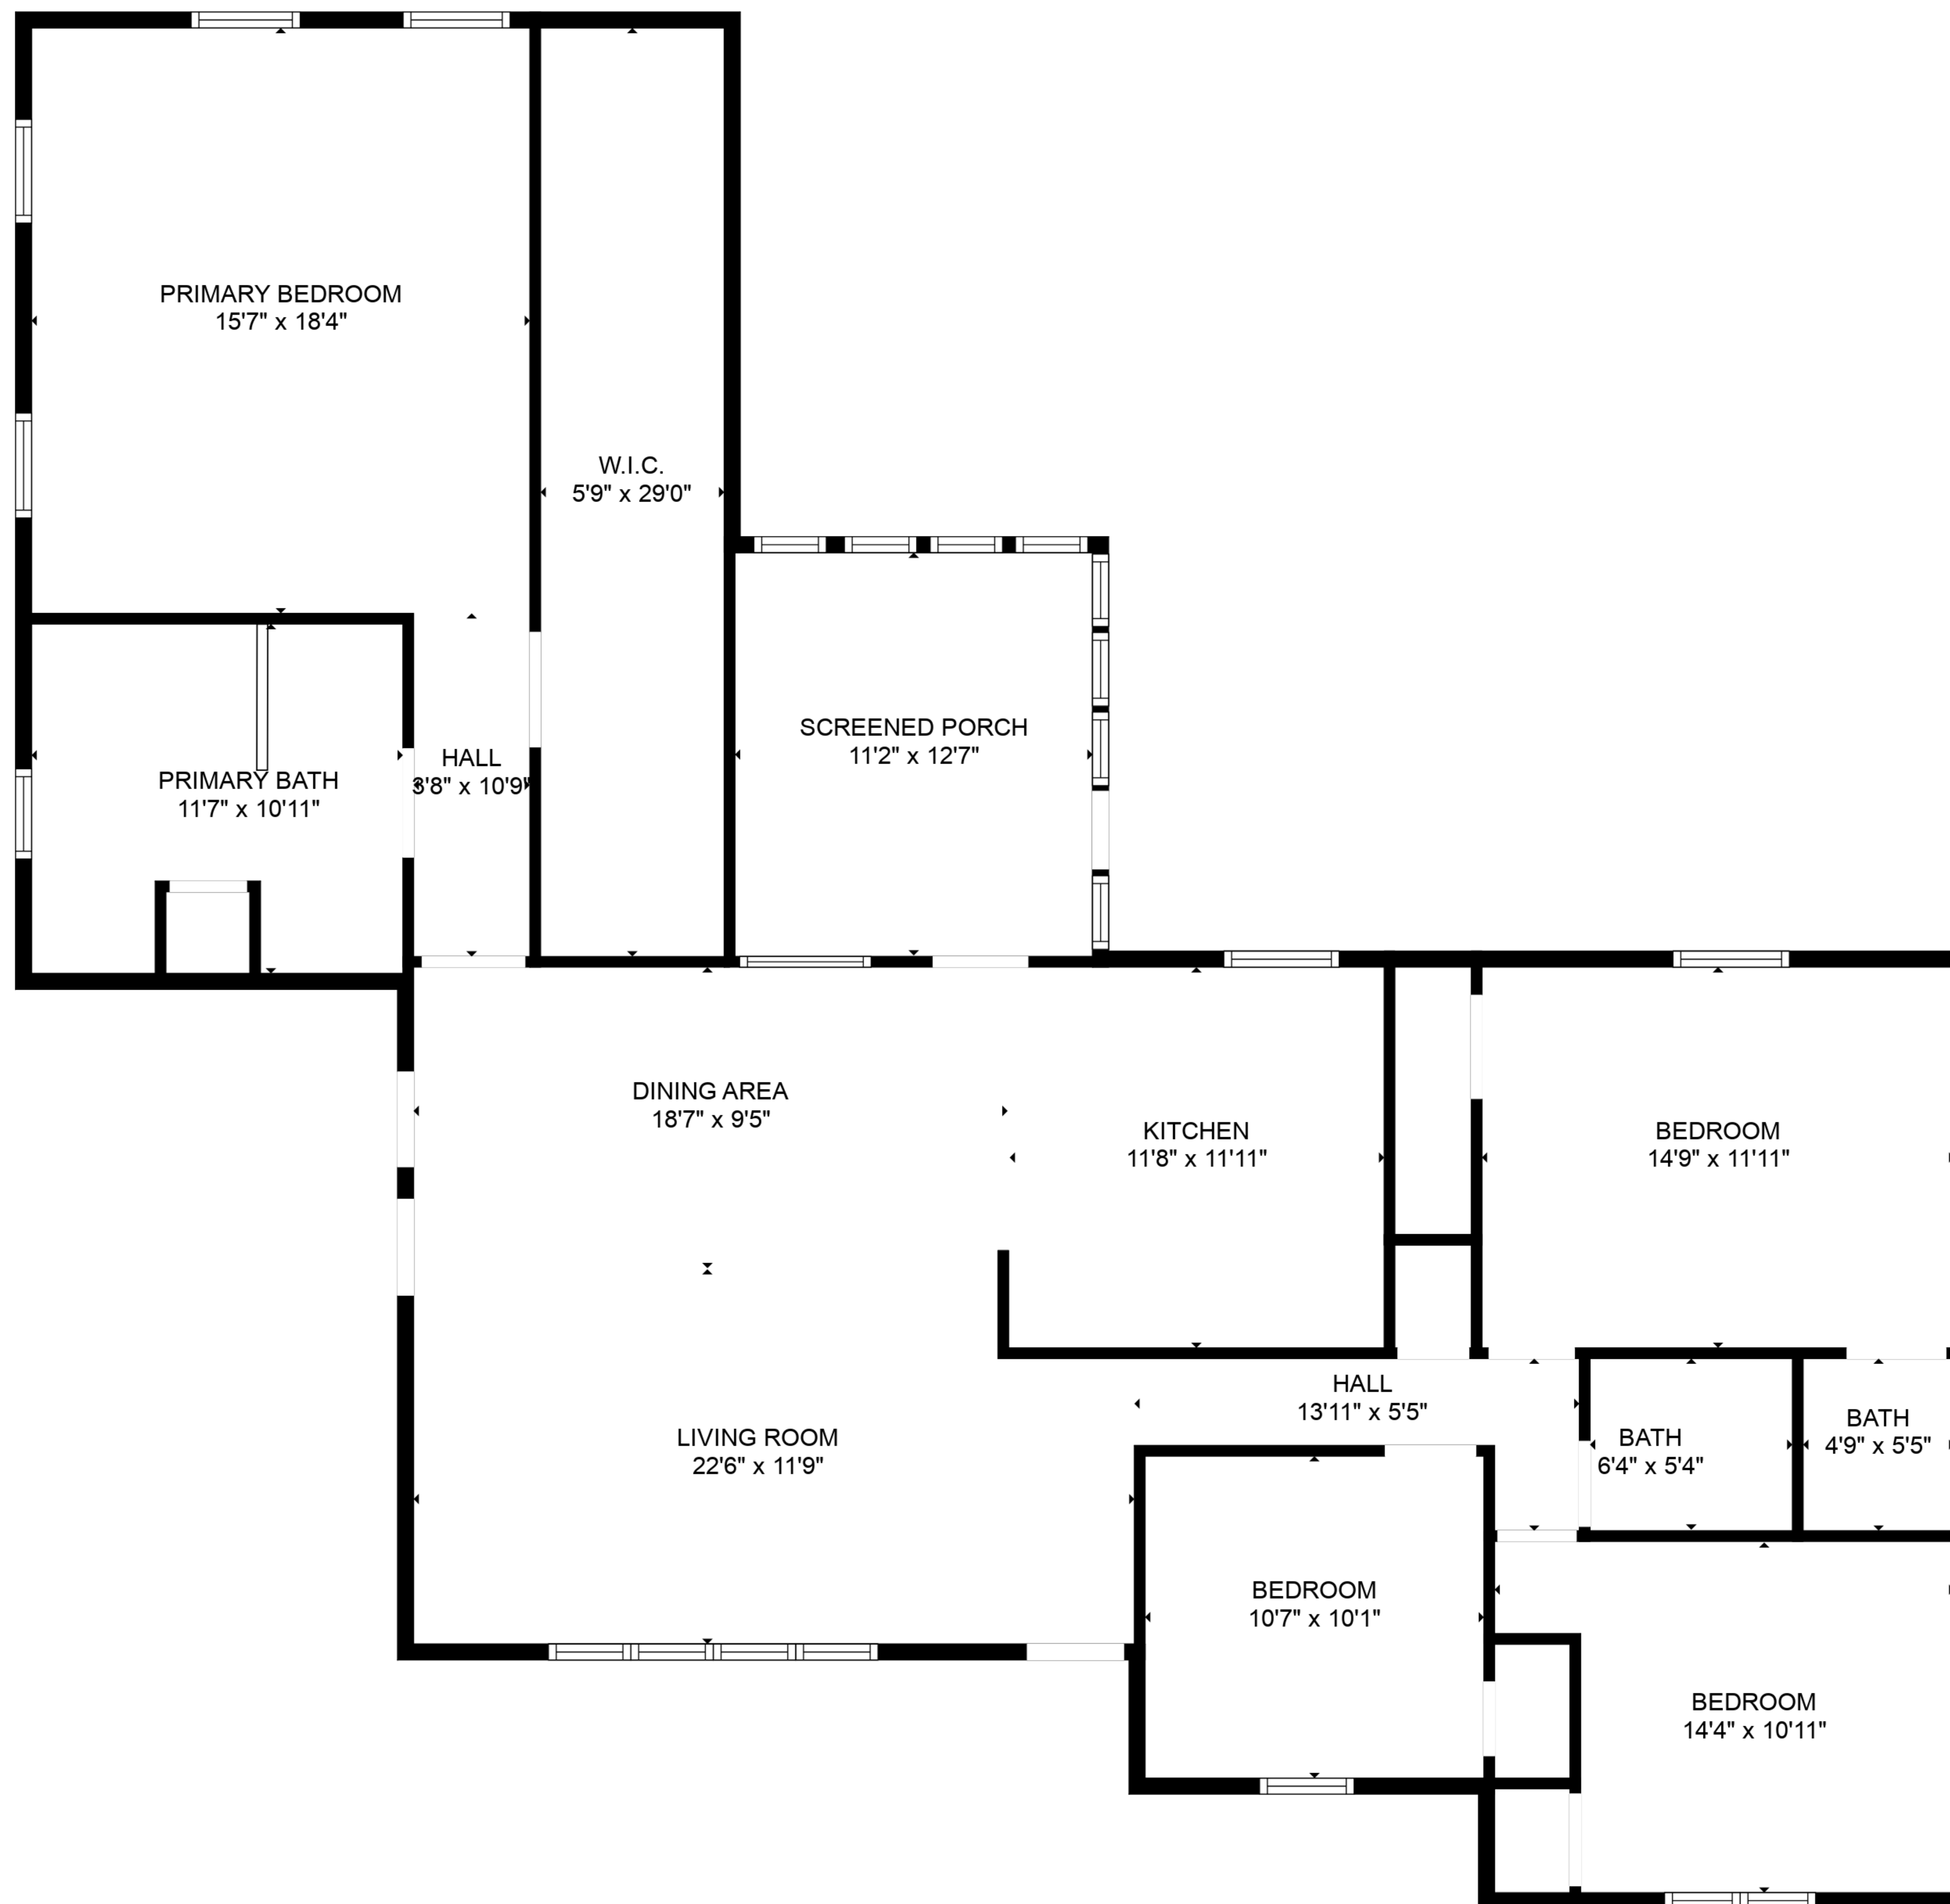

TOTAL: 1816 sq. ft
FLOOR 1: 1816 sq. ft
EXCLUDED AREAS: SCREENED PORCH: 141 sq. ft

TOTAL: 1816 sq. ft
FLOOR 1: 1816 sq. ft
EXCLUDED AREAS: SCREENED PORCH: 141 sq. ft