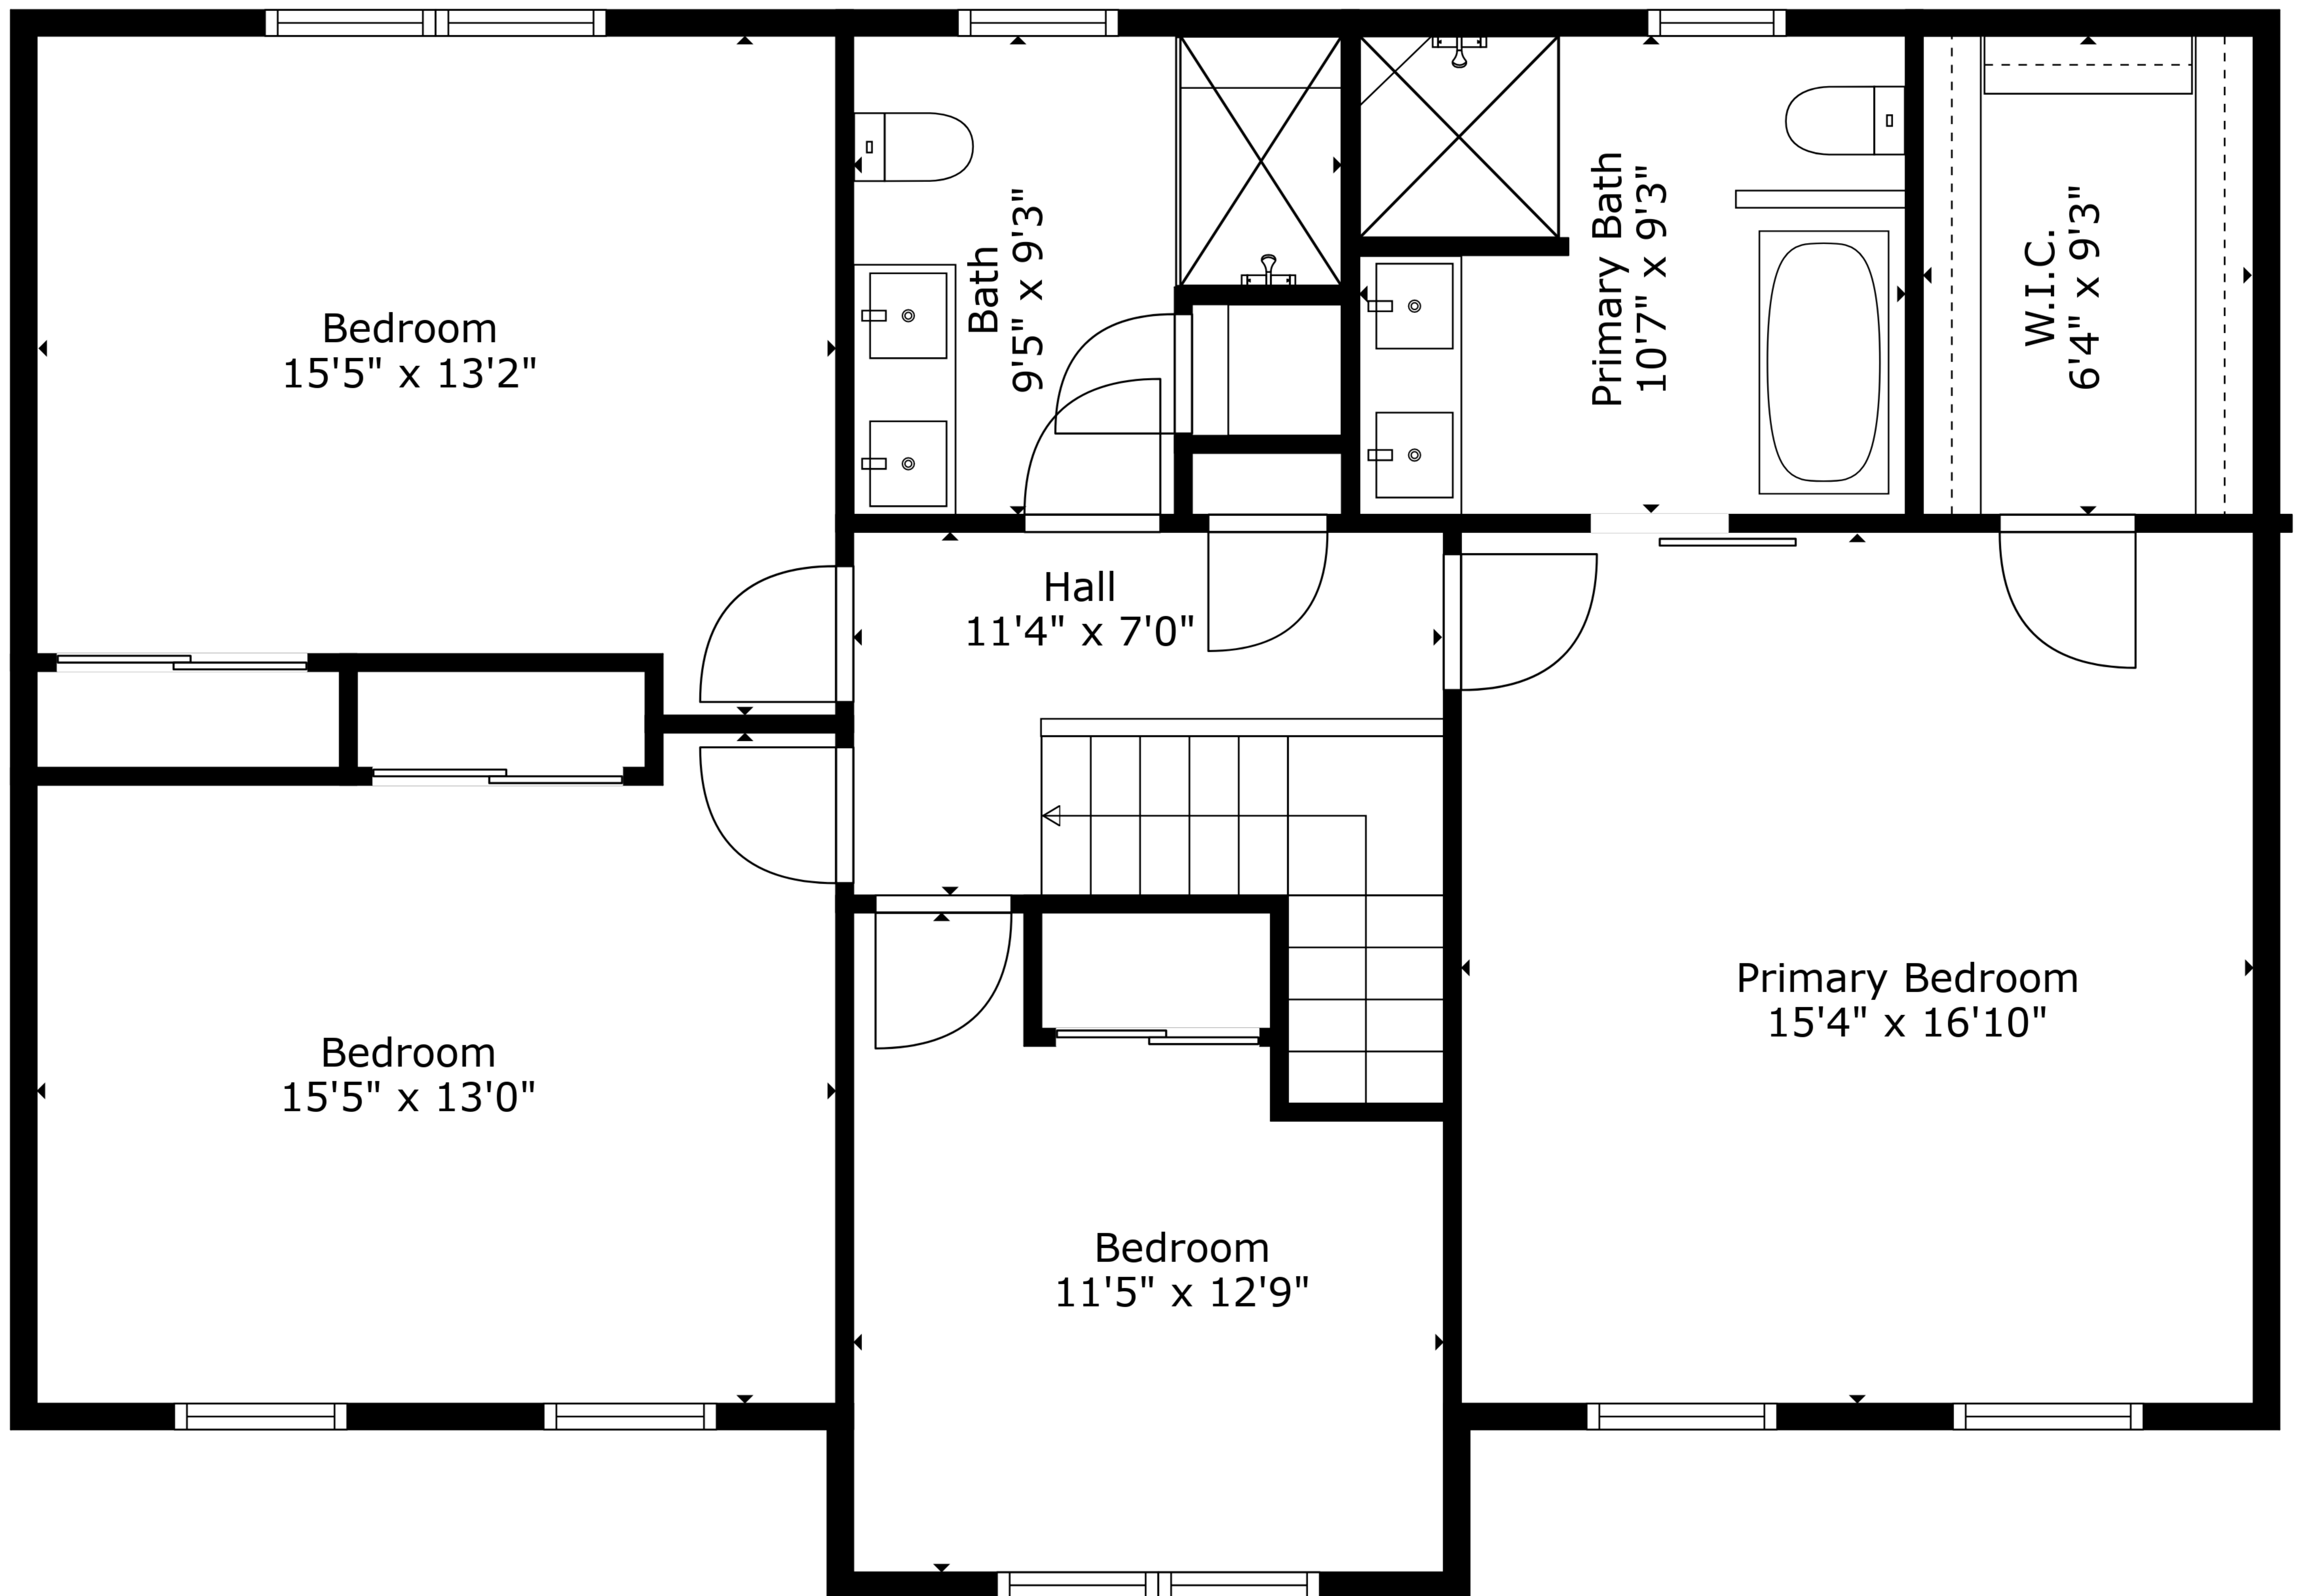

TOTAL: 2335 sq. ft

FLOOR 1: 1165 sq. ft, FLOOR 2: 1170 sq. ft

EXCLUDED AREAS: GARAGE: 518 sq. ft, FIREPLACE: 14 sq. ft

Measurements Deemed Highly Reliable But Not Guaranteed. Measured By Cubicasa Tech.

TOTAL: 2335 sq. ft

FLOOR 1: 1165 sq. ft, FLOOR 2: 1170 sq. ft

EXCLUDED AREAS: GARAGE: 518 sq. ft, FIREPLACE: 14 sq. ft

Measurements Deemed Highly Reliable But Not Guaranteed. Measured By Cubicasa Tech.

Floor 2

Floor 1

TOTAL: 2335 sq. ft

FLOOR 1: 1165 sq. ft, FLOOR 2: 1170 sq. ft

EXCLUDED AREAS: GARAGE: 518 sq. ft, FIREPLACE: 14 sq. ft

Measurements Deemed Highly Reliable But Not Guaranteed. Measured By Cubicasa Tech.