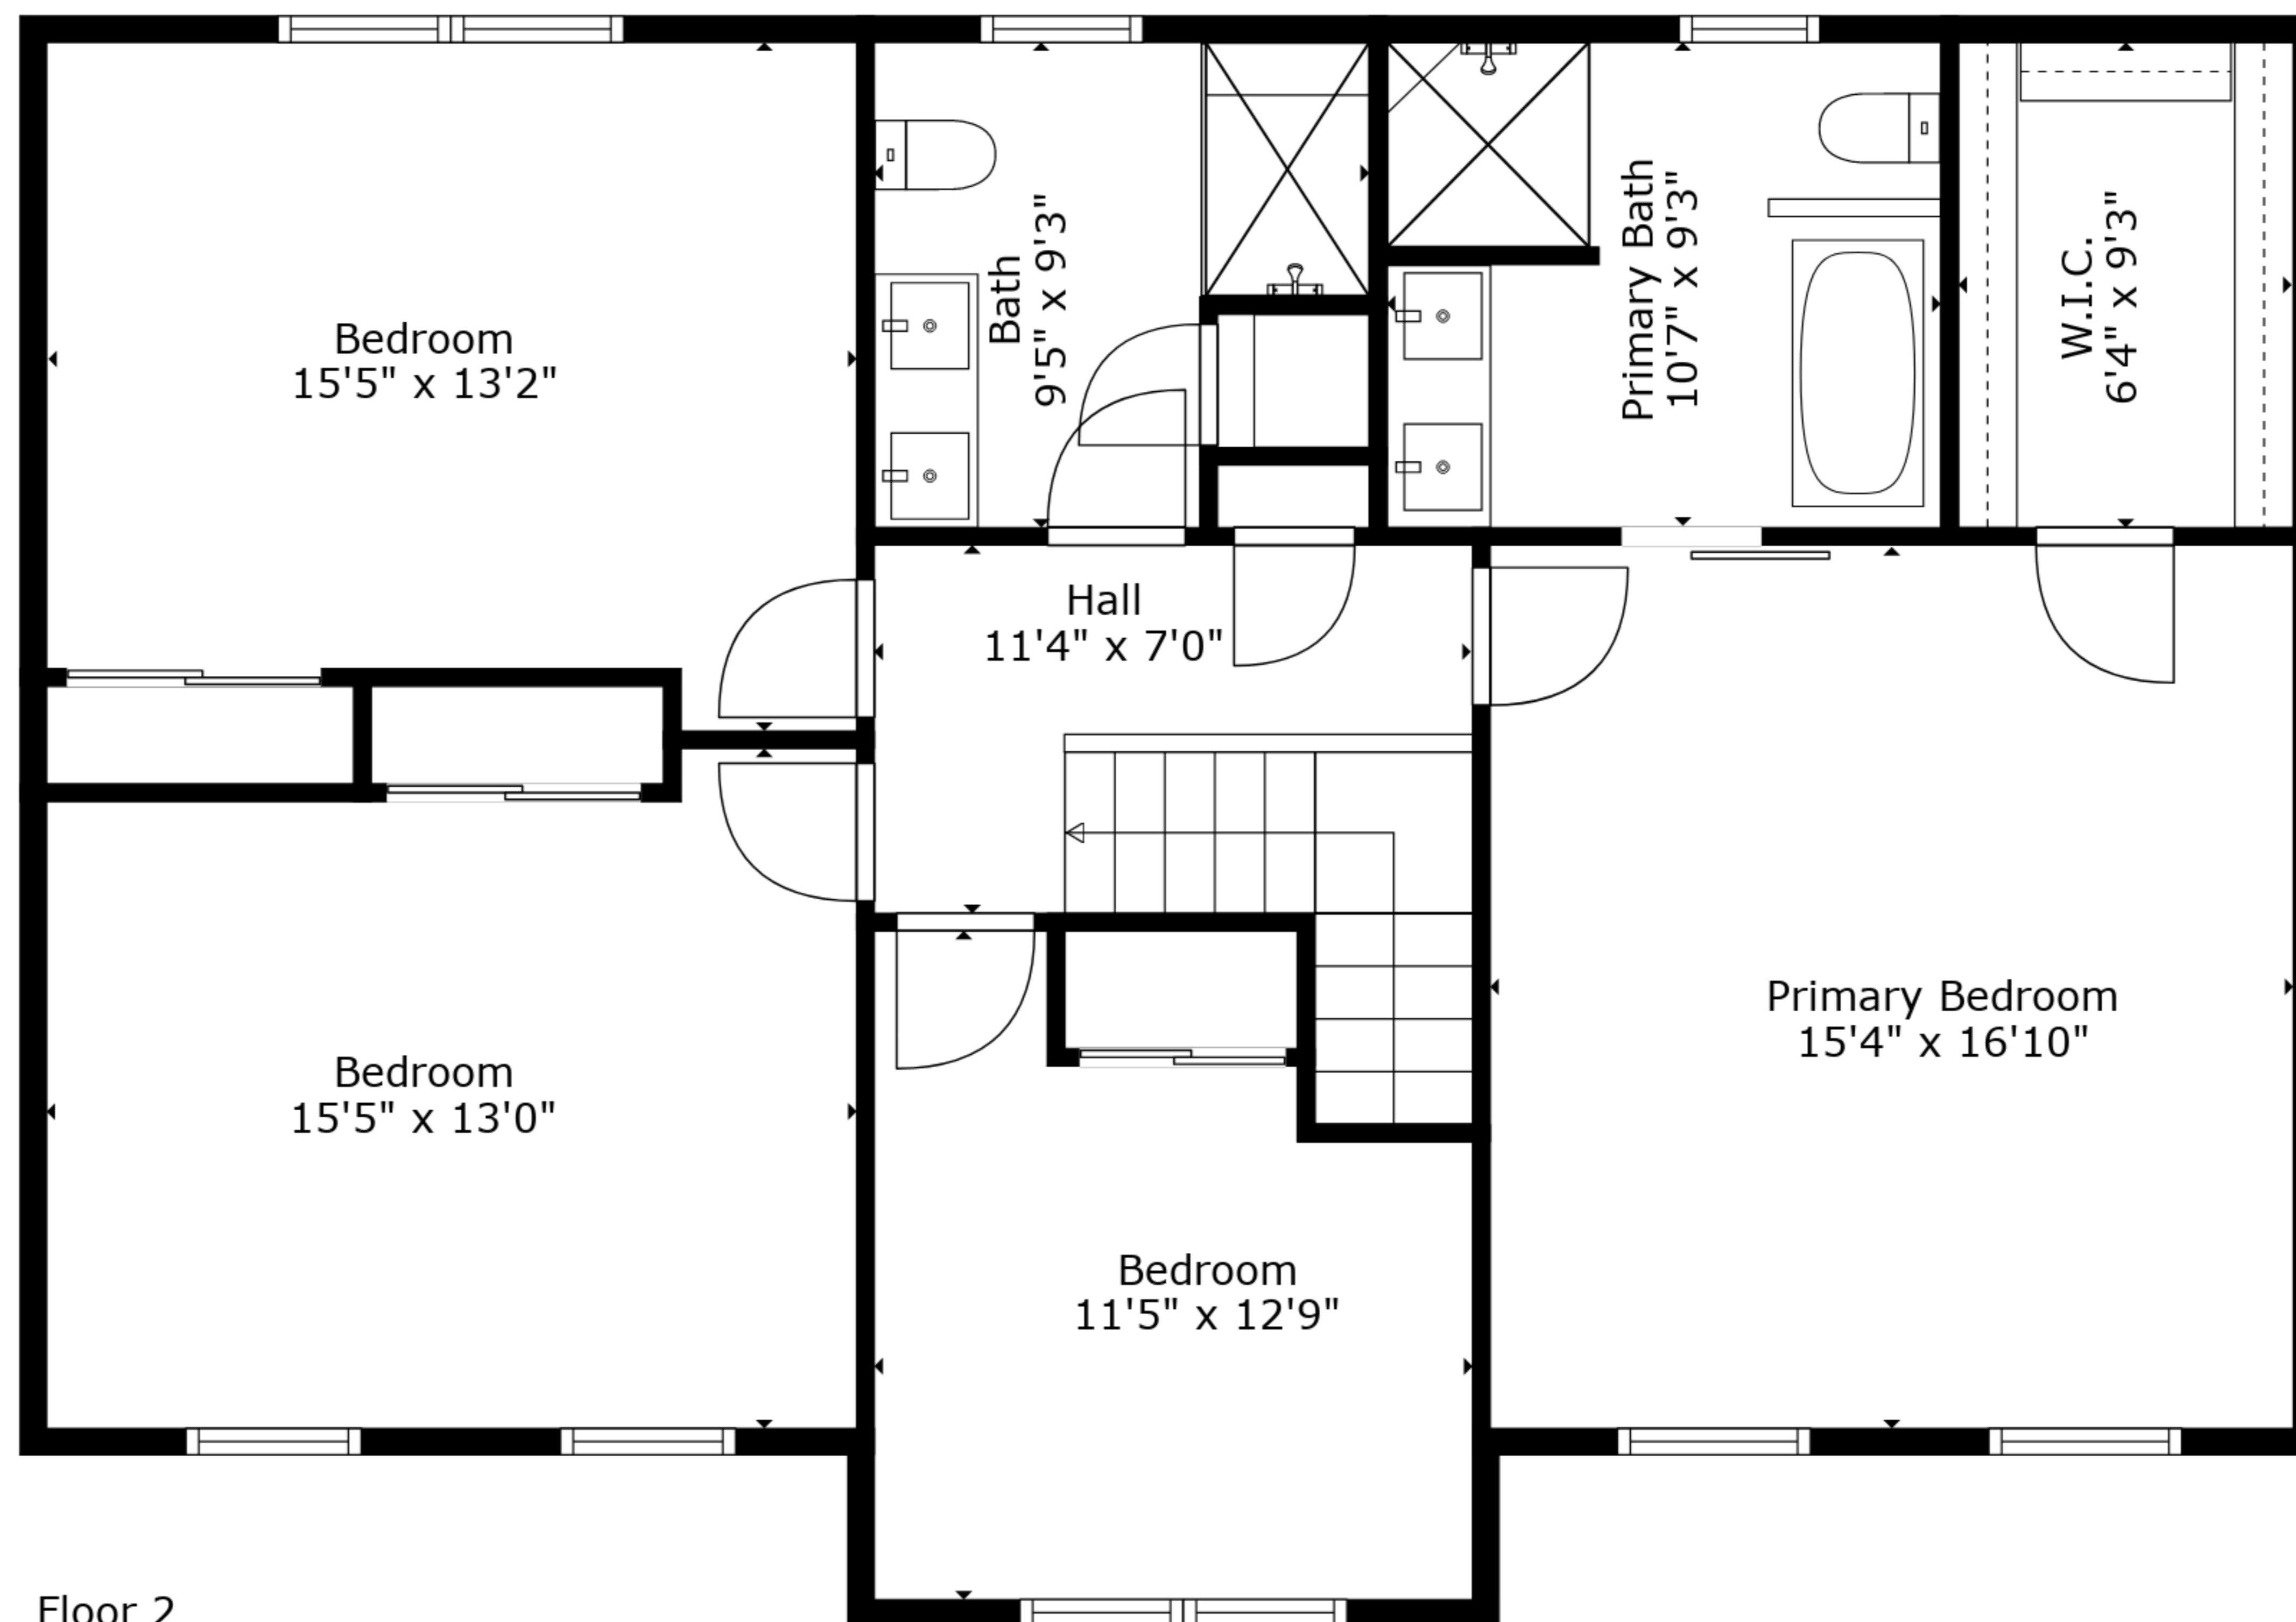

TOTAL: 2335 sq. ft

FLOOR 1: 1165 sq. ft, FLOOR 2: 1170 sq. ft

EXCLUDED AREAS: GARAGE: 518 sq. ft, FIREPLACE: 14 sq. ft

Measurements Deemed Highly Reliable But Not Guaranteed. Measured By Cubicasa Tech.

TOTAL: 2335 sq. ft

FLOOR 1: 1165 sq. ft, FLOOR 2: 1170 sq. ft

EXCLUDED AREAS: GARAGE: 518 sq. ft, FIREPLACE: 14 sq. ft

Measurements Deemed Highly Reliable But Not Guaranteed. Measured By Cubicasa Tech.

Floor 2

Floor 1

TOTAL: 2335 sq. ft

FLOOR 1: 1165 sq. ft, FLOOR 2: 1170 sq. ft

EXCLUDED AREAS: GARAGE: 518 sq. ft, FIREPLACE: 14 sq. ft

Measurements Deemed Highly Reliable But Not Guaranteed. Measured By Cubicasa Tech.