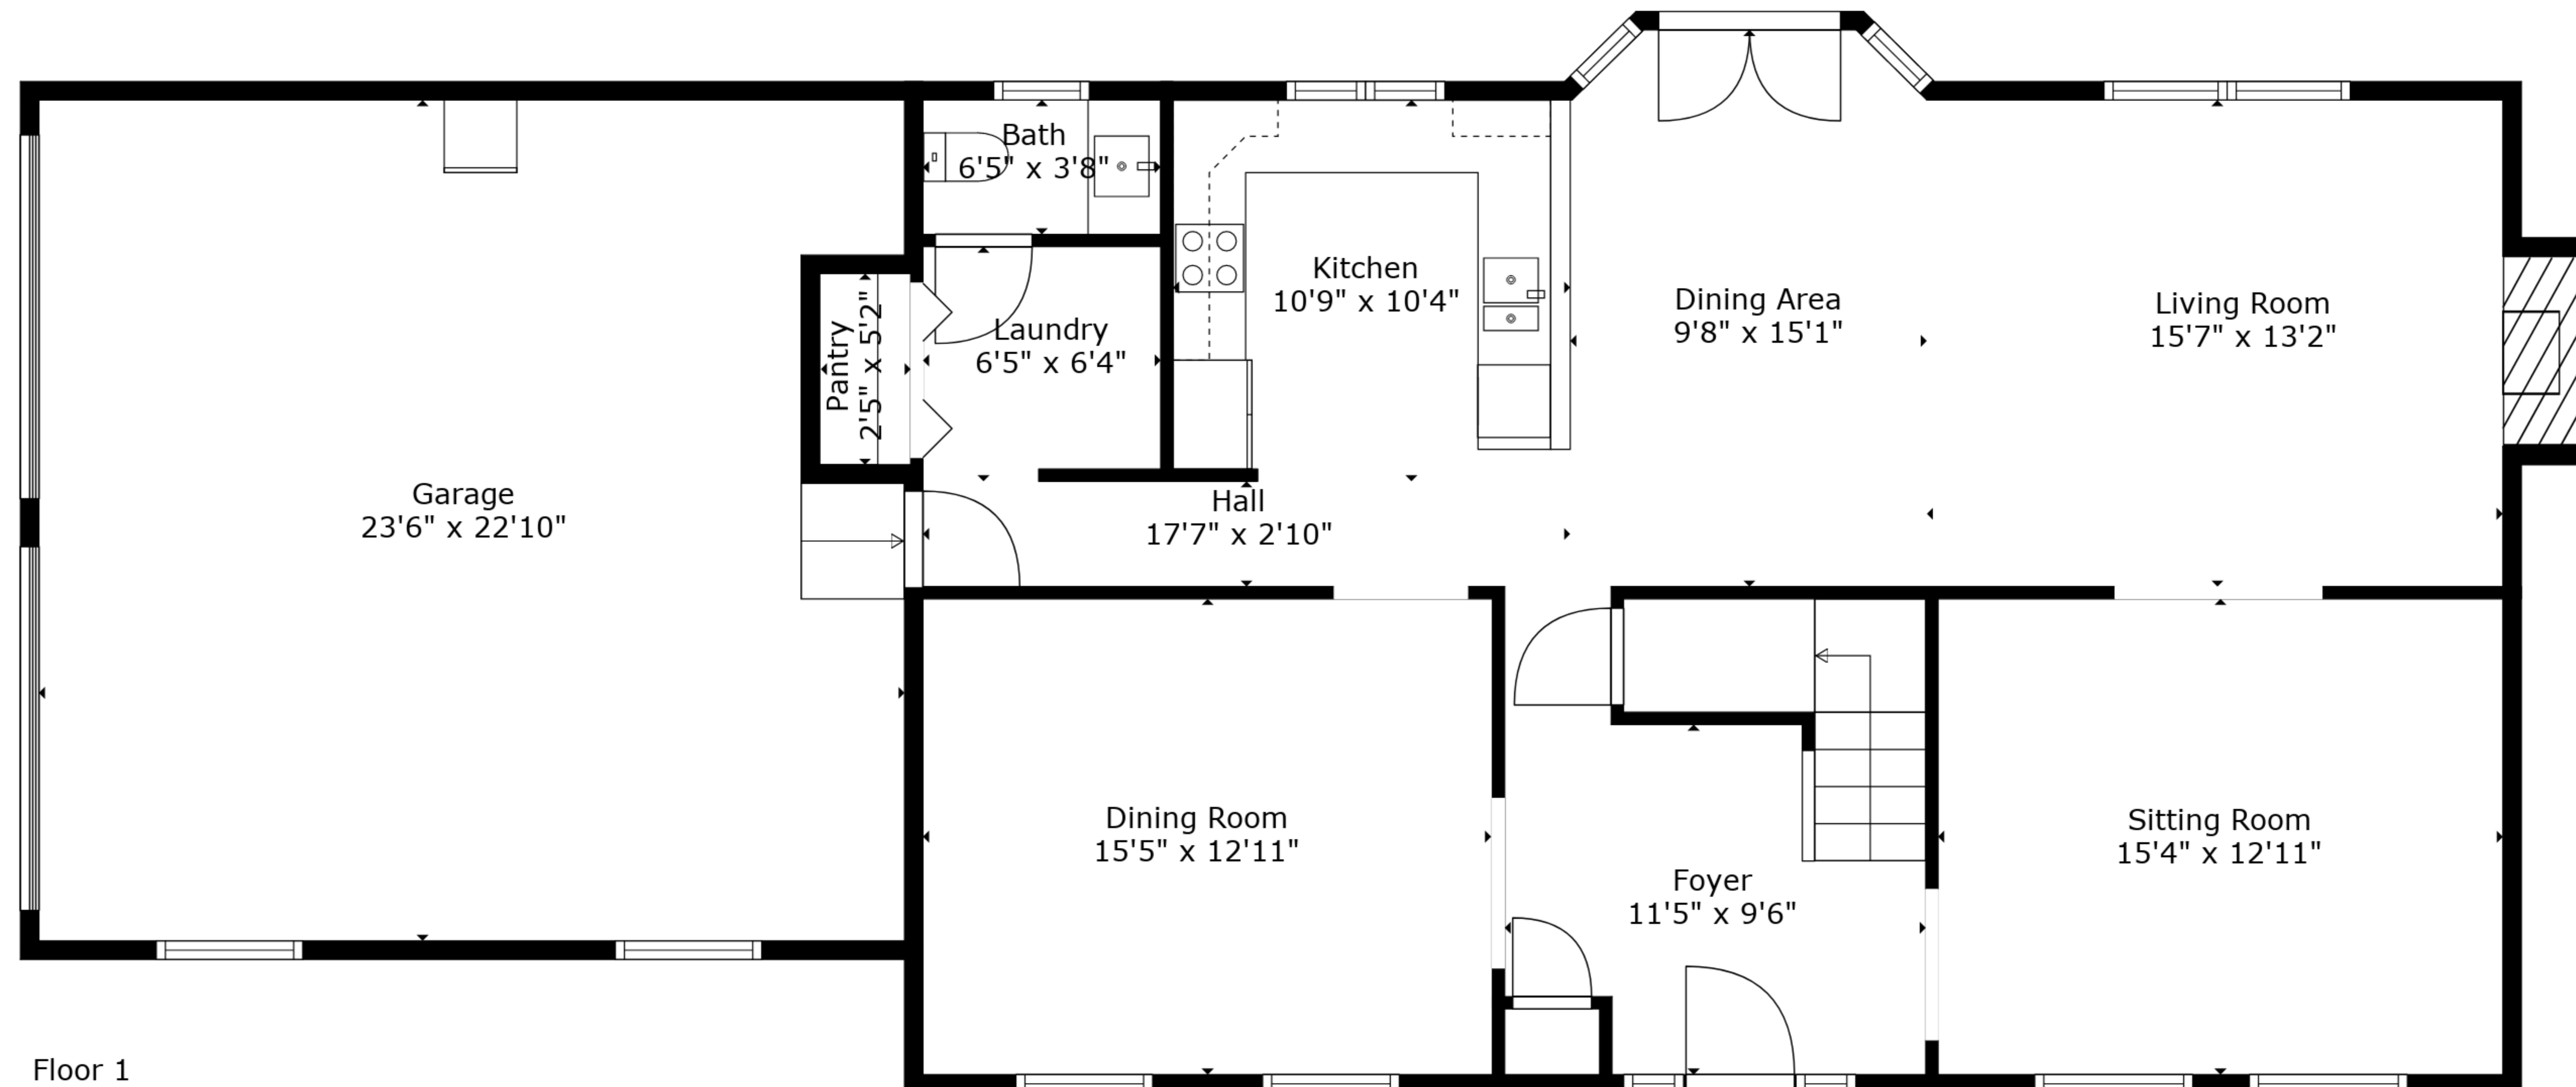

TOTAL: 2335 sq. ft

FLOOR 1: 1165 sq. ft, FLOOR 2: 1170 sq. ft

EXCLUDED AREAS: GARAGE: 518 sq. ft, FIREPLACE: 14 sq. ft

Measurements Deemed Highly Reliable But Not Guaranteed. Measured By Cubicasa Tech.

TOTAL: 2335 sq. ft

FLOOR 1: 1165 sq. ft, FLOOR 2: 1170 sq. ft

EXCLUDED AREAS: GARAGE: 518 sq. ft, FIREPLACE: 14 sq. ft

Measurements Deemed Highly Reliable But Not Guaranteed. Measured By Cubicasa Tech.

Floor 2

Floor 1

TOTAL: 2335 sq. ft

FLOOR 1: 1165 sq. ft, FLOOR 2: 1170 sq. ft

EXCLUDED AREAS: GARAGE: 518 sq. ft, FIREPLACE: 14 sq. ft

Measurements Deemed Highly Reliable But Not Guaranteed. Measured By Cubicasa Tech.