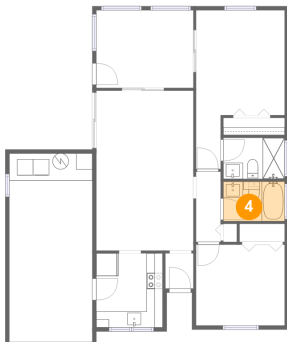

4 Floor 1 - Bath

Dimensions: 7'7" x 4'10"
Area: 37 sq. ft
Counted as Living Area:
Yes

Heated: Yes
Finished: Yes
Enclosed: Yes
Contiguous:
Yes
Permitted: Yes
Wet Space: Yes
Addition: No
Conversion: No