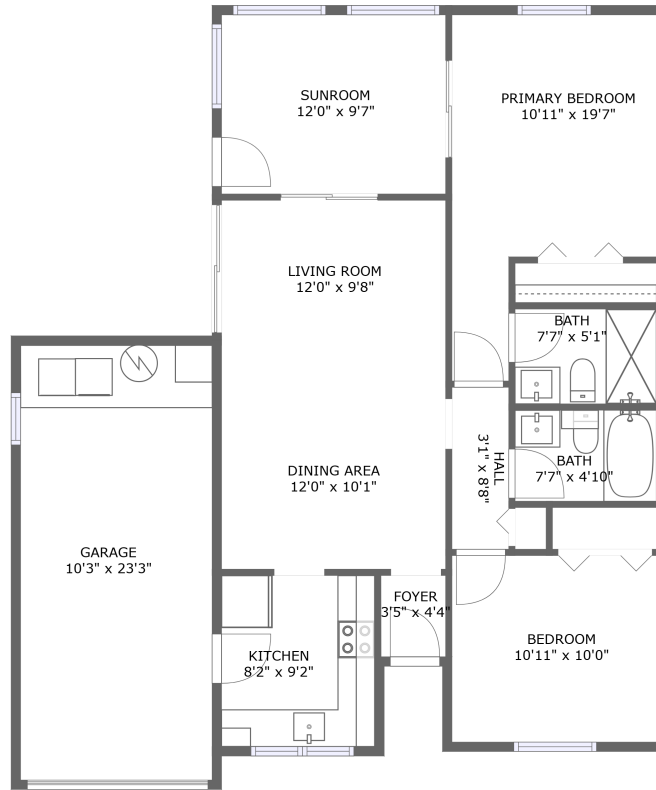

1112 East Corktree Circle, Port Charlotte, Charlotte County, Florida, United States, 33952

FLOOR 1

Property Summary

1 garages

2 bedrooms

2 bathrooms

0 half baths

1 floors

958 Gross Living Area sqft

1,220 total sqft