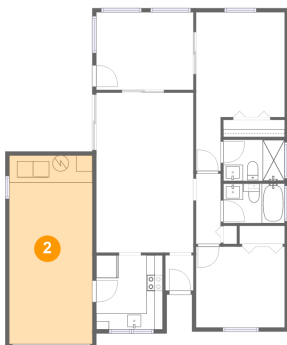

 **958** Gross Living Area sqft

 **1,220** total sqft

1112 East Corktree Circle, Port Charlotte, Charlotte County, Florida, United States, 33952

Room Dimensions

Floor 1

Total sqft: 1220

Living area: 958

#	Room name	Dimensions	Area (sqft)	Counted as Living Area
1	Dining Area	12'0" x 10'1"	121 sq. ft	Yes
2	Garage	10'3" x 23'3"	239 sq. ft	No
3	Bedroom	10'11" x 10'0"	109 sq. ft	Yes
4	Bath	7'7" x 4'10"	37 sq. ft	Yes
5	Kitchen	8'2" x 9'2"	75 sq. ft	Yes
6	Primary Bedroom	10'11" x 19'7"	162 sq. ft	Yes
7	Foyer	3'5" x 4'4"	15 sq. ft	Yes
8	Hall	3'1" x 8'8"	26 sq. ft	Yes
9	Sunroom	12'0" x 9'7"	115 sq. ft	Yes
10	Bath	7'7" x 5'1"	39 sq. ft	Yes
11	Living Room	12'0" x 9'8"	116 sq. ft	Yes

1 Floor 1 - Dining Area

Dimensions: 12'0" x 10'1"
Area: 121 sq. ft
Counted as Living Area:
Yes

Heated: Yes
Finished: Yes
Enclosed: Yes
Contiguous:
Yes
Permitted: Yes
Wet Space: No
Addition: No
Conversion: No

2 Floor 1 - Garage

Dimensions: 10'3" x 23'3"
Area: 239 sq. ft
Counted as Living Area: No

Heated: No
Finished: No
Enclosed: Yes
Contiguous: Yes
Permitted: Yes
Wet Space: No
Addition: No
Conversion: No

1112 East Corktree Circle, Port Charlotte, Charlotte County, Florida, United States, 33952