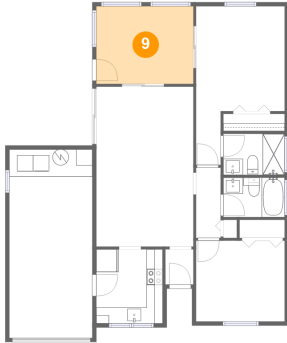

1112 East Corktree Circle, Port Charlotte, Charlotte County, Florida, United States, 33952

9 Floor 1 - Sunroom

Dimensions: 12'0" x 9'7"
Area: 115 sq. ft
Counted as Living Area:
Yes

Heated: Yes
Finished: Yes
Enclosed: Yes
Contiguous:
Yes
Permitted: Yes
Wet Space: No
Addition: No
Conversion: No