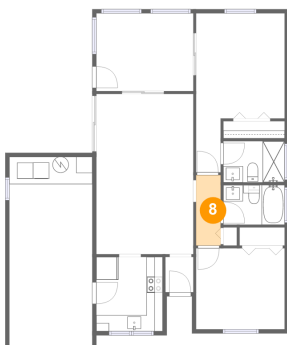

6 Floor 1 - Primary Bedroom

Dimensions: 10'11" x 19'7"
Area: 162 sq. ft
Counted as Living Area:
Yes

Heated: Yes
Finished: Yes
Enclosed: Yes
Contiguous:
Yes
Permitted: Yes
Wet Space: No
Addition: No
Conversion: No

7 Floor 1 - Foyer

Dimensions: 3'5" x 4'4"
Area: 15 sq. ft
Counted as Living Area:
Yes

Heated: Yes
Finished: Yes
Enclosed: Yes
Contiguous:
Yes
Permitted: Yes
Wet Space: No
Addition: No
Conversion: No

8 Floor 1 - Hall