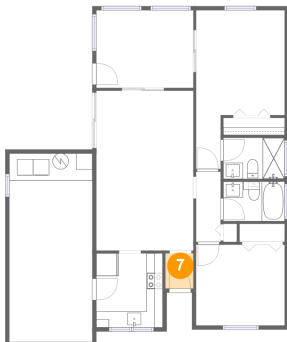

Dimensions: 8'2" x 9'2"
Area: 75 sq. ft
Counted as Living Area:
Yes

Heated: Yes
Finished: Yes
Enclosed: Yes
Contiguous:
Yes
Permitted: Yes
Wet Space: No
Addition: No
Conversion: No

1112 East Corktree Circle, Port Charlotte, Charlotte County, Florida, United States, 33952

6 Floor 1 - Primary Bedroom

Dimensions: 10'11" x 19'7"
Area: 162 sq. ft
Counted as Living Area:
Yes

Heated: Yes
Finished: Yes
Enclosed: Yes
Contiguous:
Yes
Permitted: Yes
Wet Space: No
Addition: No
Conversion: No

7 Floor 1 - Foyer

Dimensions: 3'5" x 4'4"
Area: 15 sq. ft
Counted as Living Area:
Yes

Heated: Yes
Finished: Yes
Enclosed: Yes
Contiguous:
Yes
Permitted: Yes
Wet Space: No
Addition: No
Conversion: No

8 Floor 1 - Hall