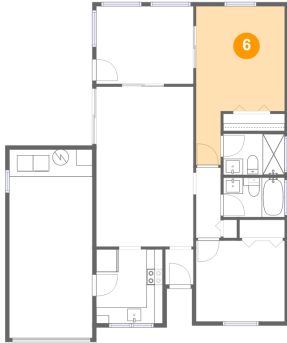

1112 East Corktree Circle, Port Charlotte, Charlotte County, Florida, United States, 33952

6 Floor 1 - Primary Bedroom

Dimensions: 10'11" x 19'7"
Area: 162 sq. ft
Counted as Living Area:
Yes

Heated: Yes
Finished: Yes
Enclosed: Yes
Contiguous:
Yes
Permitted: Yes
Wet Space: No
Addition: No
Conversion: No