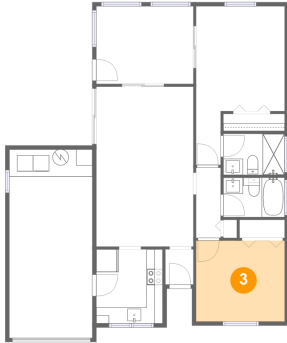

1 Floor 1 - Dining Area

Dimensions: 12'0" x 10'1"
Area: 121 sq. ft
Counted as Living Area:
Yes

Heated: Yes
Finished: Yes
Enclosed: Yes
Contiguous:
Yes
Permitted: Yes
Wet Space: No
Addition: No
Conversion: No

2 Floor 1 - Garage

Dimensions: 10'3" x 23'3"
Area: 239 sq. ft
Counted as Living Area: No

Heated: No
Finished: No
Enclosed: Yes
Contiguous: Yes
Permitted: Yes
Wet Space: No
Addition: No
Conversion: No

1112 East Corktree Circle, Port Charlotte, Charlotte County, Florida, United States, 33952

3 Floor 1 - Bedroom

Dimensions: 10'11" x 10'0"
Area: 109 sq. ft
Counted as Living Area:
Yes

Heated: Yes
Finished: Yes
Enclosed: Yes
Contiguous:
Yes
Permitted: Yes
Wet Space: No
Addition: No
Conversion: No

4 Floor 1 - Bath

Dimensions: 7'7" x 4'10"
Area: 37 sq. ft
Counted as Living Area:
Yes

Heated: Yes
Finished: Yes
Enclosed: Yes
Contiguous:
Yes
Permitted: Yes
Wet Space: Yes
Addition: No
Conversion: No

5 Floor 1 - Kitchen