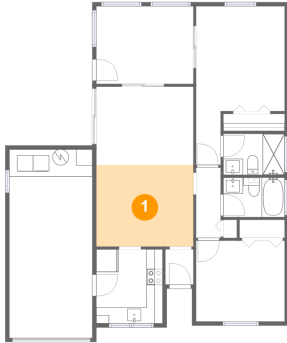

 **958** Gross Living Area sqft

 **1,220** total sqft

1112 East Corktree Circle, Port Charlotte, Charlotte County, Florida, United States, 33952

Room Dimensions

Floor 1

Total sqft: 1220

Living area: 958

#	Room name	Dimensions	Area (sqft)	Counted as Living Area
1	Dining Area	12'0" x 10'1"	121 sq. ft	Yes
2	Garage	10'3" x 23'3"	239 sq. ft	No
3	Bedroom	10'11" x 10'0"	109 sq. ft	Yes
4	Bath	7'7" x 4'10"	37 sq. ft	Yes
5	Kitchen	8'2" x 9'2"	75 sq. ft	Yes
6	Primary Bedroom	10'11" x 19'7"	162 sq. ft	Yes
7	Foyer	3'5" x 4'4"	15 sq. ft	Yes
8	Hall	3'1" x 8'8"	26 sq. ft	Yes
9	Sunroom	12'0" x 9'7"	115 sq. ft	Yes
10	Bath	7'7" x 5'1"	39 sq. ft	Yes
11	Living Room	12'0" x 9'8"	116 sq. ft	Yes

1 Floor 1 - Dining Area

Dimensions: 12'0" x 10'1"
Area: 121 sq. ft
Counted as Living Area:
Yes

Heated: Yes
Finished: Yes
Enclosed: Yes
Contiguous:
Yes
Permitted: Yes
Wet Space: No
Addition: No
Conversion: No

2 Floor 1 - Garage

Dimensions: 10'3" x 23'3"
Area: 239 sq. ft
Counted as Living Area: No

Heated: No
Finished: No
Enclosed: Yes
Contiguous: Yes
Permitted: Yes
Wet Space: No
Addition: No
Conversion: No

1112 East Corktree Circle, Port Charlotte, Charlotte County, Florida, United States, 33952