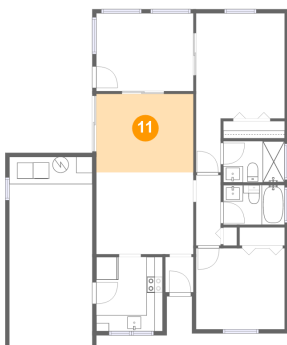

Dimensions: 3'1" x 8'8"
Area: 26 sq. ft
Counted as Living Area:
Yes

Heated: Yes
Finished: Yes
Enclosed: Yes
Contiguous:
Yes
Permitted: Yes
Wet Space: No
Addition: No
Conversion: No

1112 East Corktree Circle, Port Charlotte, Charlotte County, Florida, United States, 33952

9 Floor 1 - Sunroom

Dimensions: 12'0" x 9'7"
Area: 115 sq. ft
Counted as Living Area:
Yes

Heated: Yes
Finished: Yes
Enclosed: Yes
Contiguous:
Yes
Permitted: Yes
Wet Space: No
Addition: No
Conversion: No

10 Floor 1 - Bath

Dimensions: 7'7" x 5'1"
Area: 39 sq. ft
Counted as Living Area:
Yes

Heated: Yes
Finished: Yes
Enclosed: Yes
Contiguous:
Yes
Permitted: Yes
Wet Space: Yes
Addition: No
Conversion: No

11 Floor 1 - Living Room