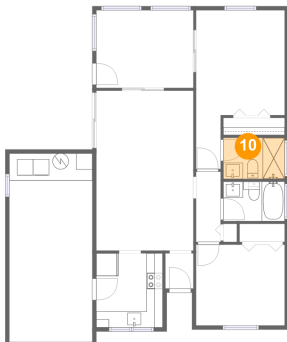

10 Floor 1 - Bath

Dimensions: 7'7" x 5'1"
Area: 39 sq. ft
Counted as Living Area:
Yes

Heated: Yes
Finished: Yes
Enclosed: Yes
Contiguous:
Yes
Permitted: Yes
Wet Space: Yes
Addition: No
Conversion: No