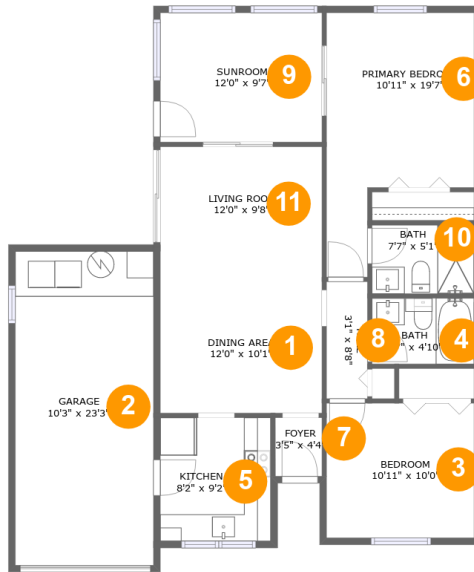

 **958** Gross Living Area sqft

 **1,220** total sqft

1112 East Corktree Circle, Port Charlotte, Charlotte County, Florida, United States, 33952

Room Dimensions

Floor 1

Total sqft: 1220

Living area: 958

#	Room name	Dimensions	Area (sqft)	Counted as Living Area
1	Dining Area	12'0" x 10'1"	121 sq. ft	Yes
2	Garage	10'3" x 23'3"	239 sq. ft	No
3	Bedroom	10'11" x 10'0"	109 sq. ft	Yes
4	Bath	7'7" x 4'10"	37 sq. ft	Yes
5	Kitchen	8'2" x 9'2"	75 sq. ft	Yes
6	Primary Bedroom	10'11" x 19'7"	162 sq. ft	Yes
7	Foyer	3'5" x 4'4"	15 sq. ft	Yes
8	Hall	3'1" x 8'8"	26 sq. ft	Yes
9	Sunroom	12'0" x 9'7"	115 sq. ft	Yes
10	Bath	7'7" x 5'1"	39 sq. ft	Yes
11	Living Room	12'0" x 9'8"	116 sq. ft	Yes

1 Floor 1 - Dining Area

Dimensions: 12'0" x 10'1"
Area: 121 sq. ft
Counted as Living Area:
Yes

Heated: Yes
Finished: Yes
Enclosed: Yes
Contiguous:
Yes
Permitted: Yes
Wet Space: No
Addition: No
Conversion: No

2 Floor 1 - Garage

Dimensions: 10'3" x 23'3"
Area: 239 sq. ft
Counted as Living Area: No

Heated: No
Finished: No
Enclosed: Yes
Contiguous: Yes
Permitted: Yes
Wet Space: No
Addition: No
Conversion: No

1112 East Corktree Circle, Port Charlotte, Charlotte County, Florida, United States, 33952

7 Floor 1 - Foyer

Dimensions: 3'5" x 4'4"
Area: 15 sq. ft
Counted as Living Area:
Yes

Heated: Yes
Finished: Yes
Enclosed: Yes
Contiguous:
Yes
Permitted: Yes
Wet Space: No
Addition: No
Conversion: No

8 Floor 1 - Hall