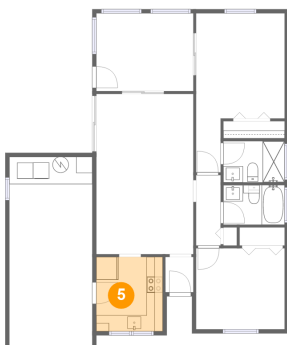

2 Floor 1 - Garage

Dimensions: 10'3" x 23'3"
Area: 239 sq. ft
Counted as Living Area: No

Heated: No
Finished: No
Enclosed: Yes
Contiguous: Yes
Permitted: Yes
Wet Space: No
Addition: No
Conversion: No

1112 East Corktree Circle, Port Charlotte, Charlotte County, Florida, United States, 33952

3 Floor 1 - Bedroom

Dimensions: 10'11" x 10'0"
Area: 109 sq. ft
Counted as Living Area:
Yes

Heated: Yes
Finished: Yes
Enclosed: Yes
Contiguous:
Yes
Permitted: Yes
Wet Space: No
Addition: No
Conversion: No

4 Floor 1 - Bath

Dimensions: 7'7" x 4'10"
Area: 37 sq. ft
Counted as Living Area:
Yes

Heated: Yes
Finished: Yes
Enclosed: Yes
Contiguous:
Yes
Permitted: Yes
Wet Space: Yes
Addition: No
Conversion: No

5 Floor 1 - Kitchen

Dimensions: 8'2" x 9'2"
Area: 75 sq. ft
Counted as Living Area:
Yes

Heated: Yes
Finished: Yes
Enclosed: Yes
Contiguous:
Yes
Permitted: Yes
Wet Space: No
Addition: No
Conversion: No

1112 East Corktree Circle, Port Charlotte, Charlotte County, Florida, United States, 33952