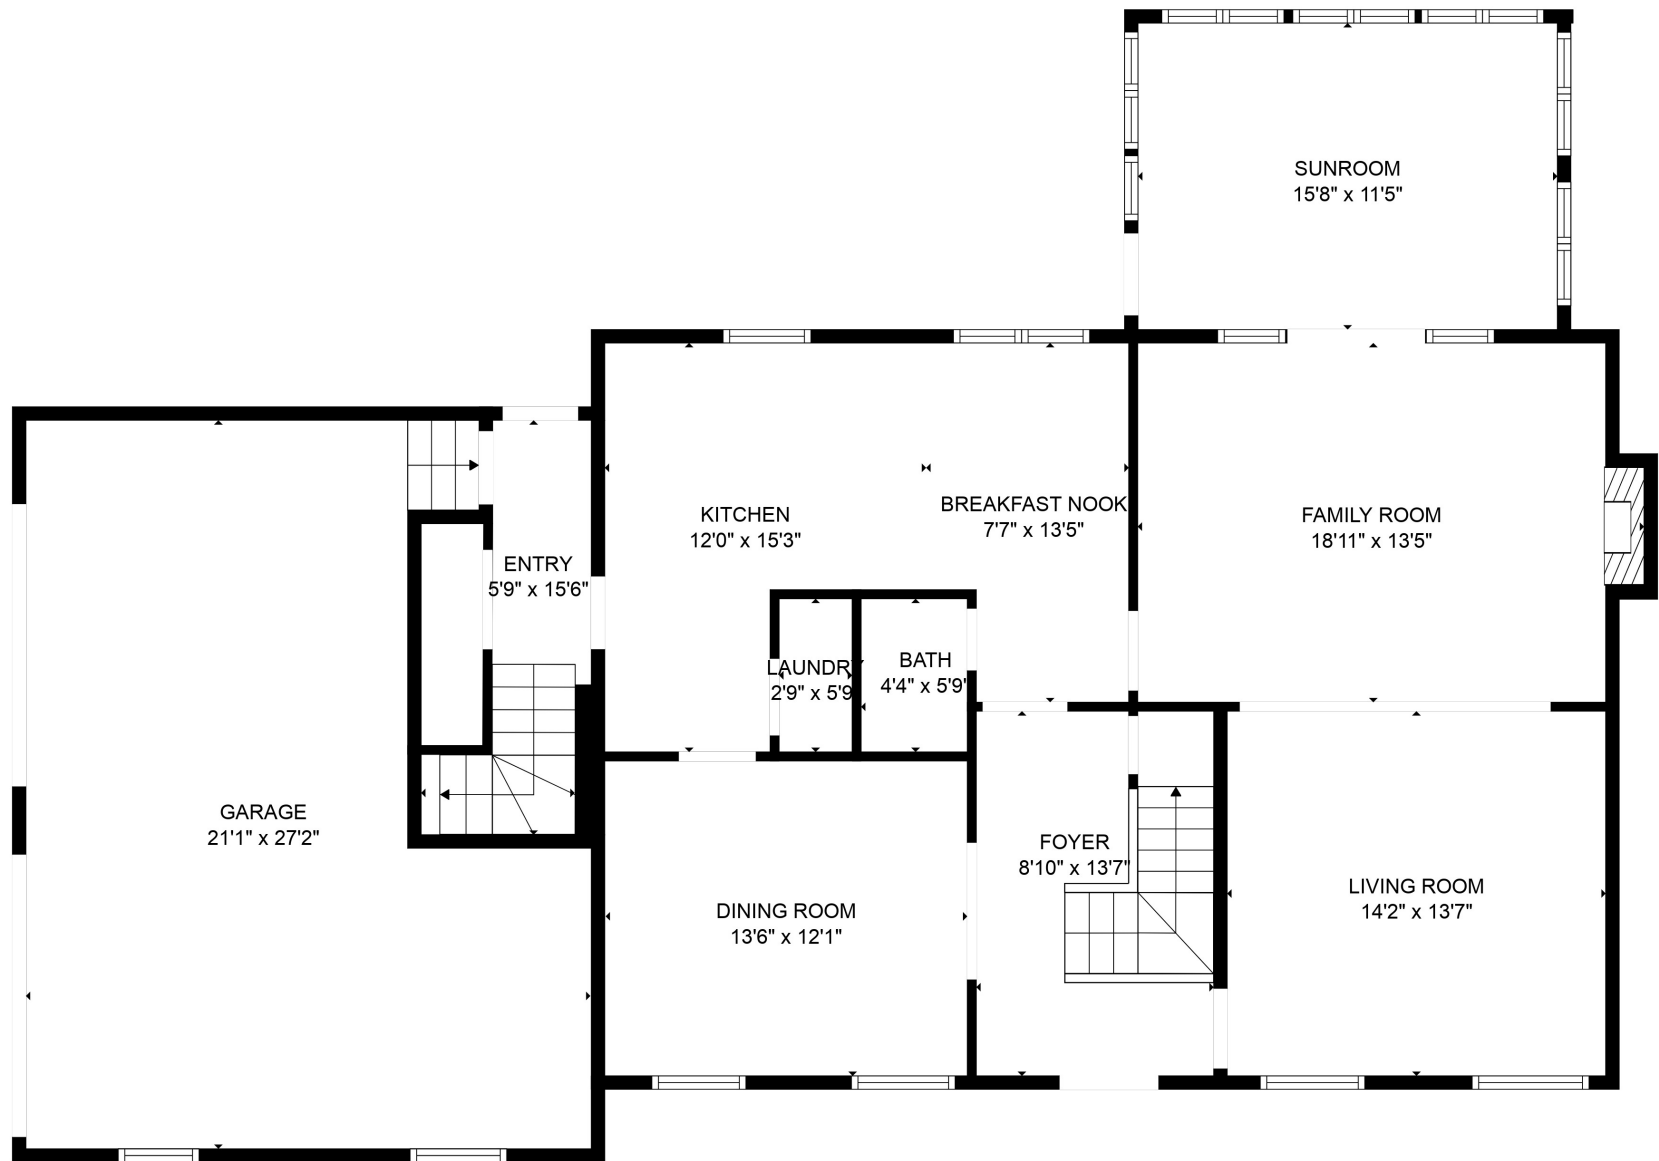

FLOOR 2

FLOOR 1

Total scanned area: 3440 sq. ft

SIZES AND DIMENSIONS ARE APPROXIMATE. ACTUAL MAY VARY.

Total scanned area: 3440 sq. ft

SIZES AND DIMENSIONS ARE APPROXIMATE. ACTUAL MAY VARY.

Total scanned area: 3440 sq. ft

SIZES AND DIMENSIONS ARE APPROXIMATE. ACTUAL MAY VARY.