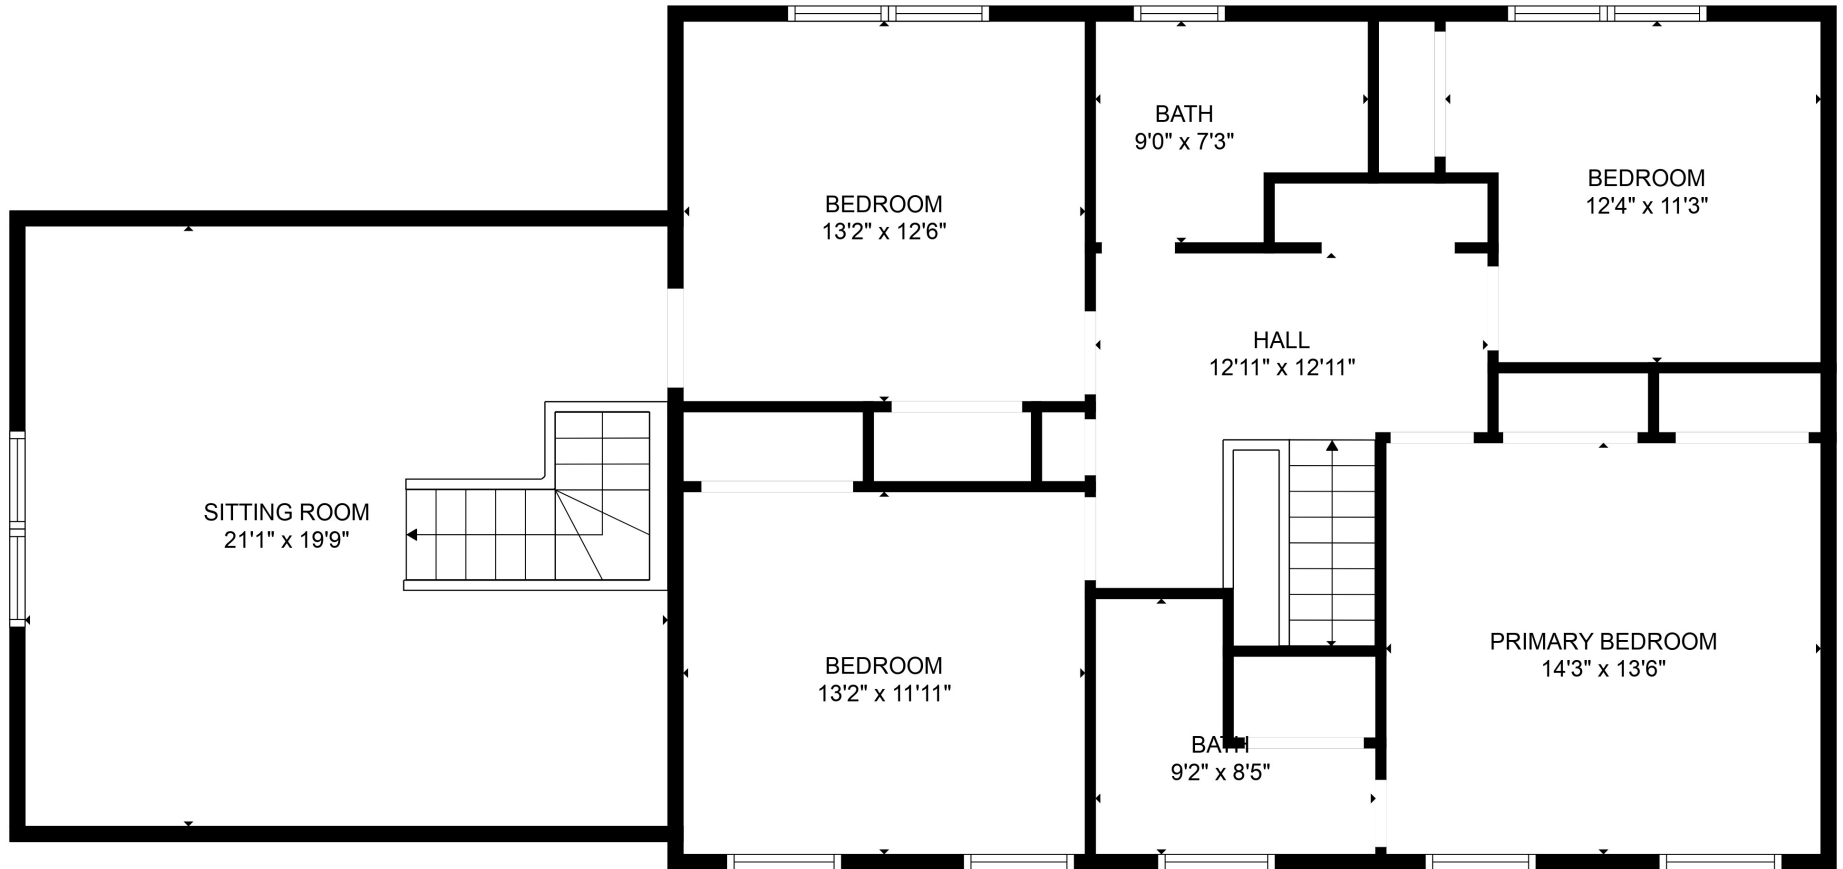

FLOOR 2

FLOOR 1

Total scanned area: 3440 sq. ft

SIZES AND DIMENSIONS ARE APPROXIMATE. ACTUAL MAY VARY.

Total scanned area: 3440 sq. ft

SIZES AND DIMENSIONS ARE APPROXIMATE. ACTUAL MAY VARY.

Total scanned area: 3440 sq. ft

SIZES AND DIMENSIONS ARE APPROXIMATE. ACTUAL MAY VARY.