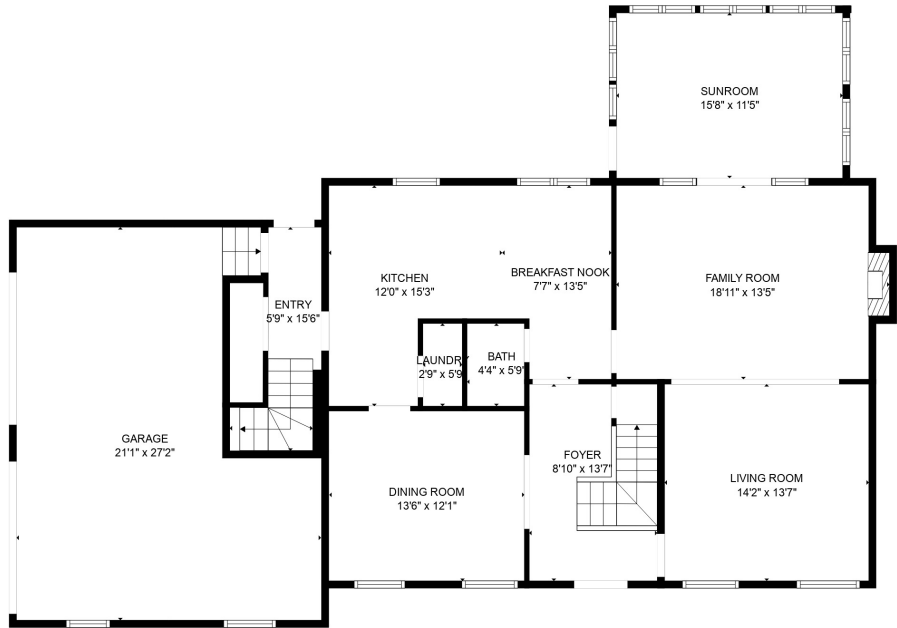

FLOOR 2

FLOOR 1

Total scanned area: 3440 sq. ft

SIZES AND DIMENSIONS ARE APPROXIMATE. ACTUAL MAY VARY.

Total scanned area: 3440 sq. ft

SIZES AND DIMENSIONS ARE APPROXIMATE. ACTUAL MAY VARY.

Total scanned area: 3440 sq. ft

SIZES AND DIMENSIONS ARE APPROXIMATE. ACTUAL MAY VARY.