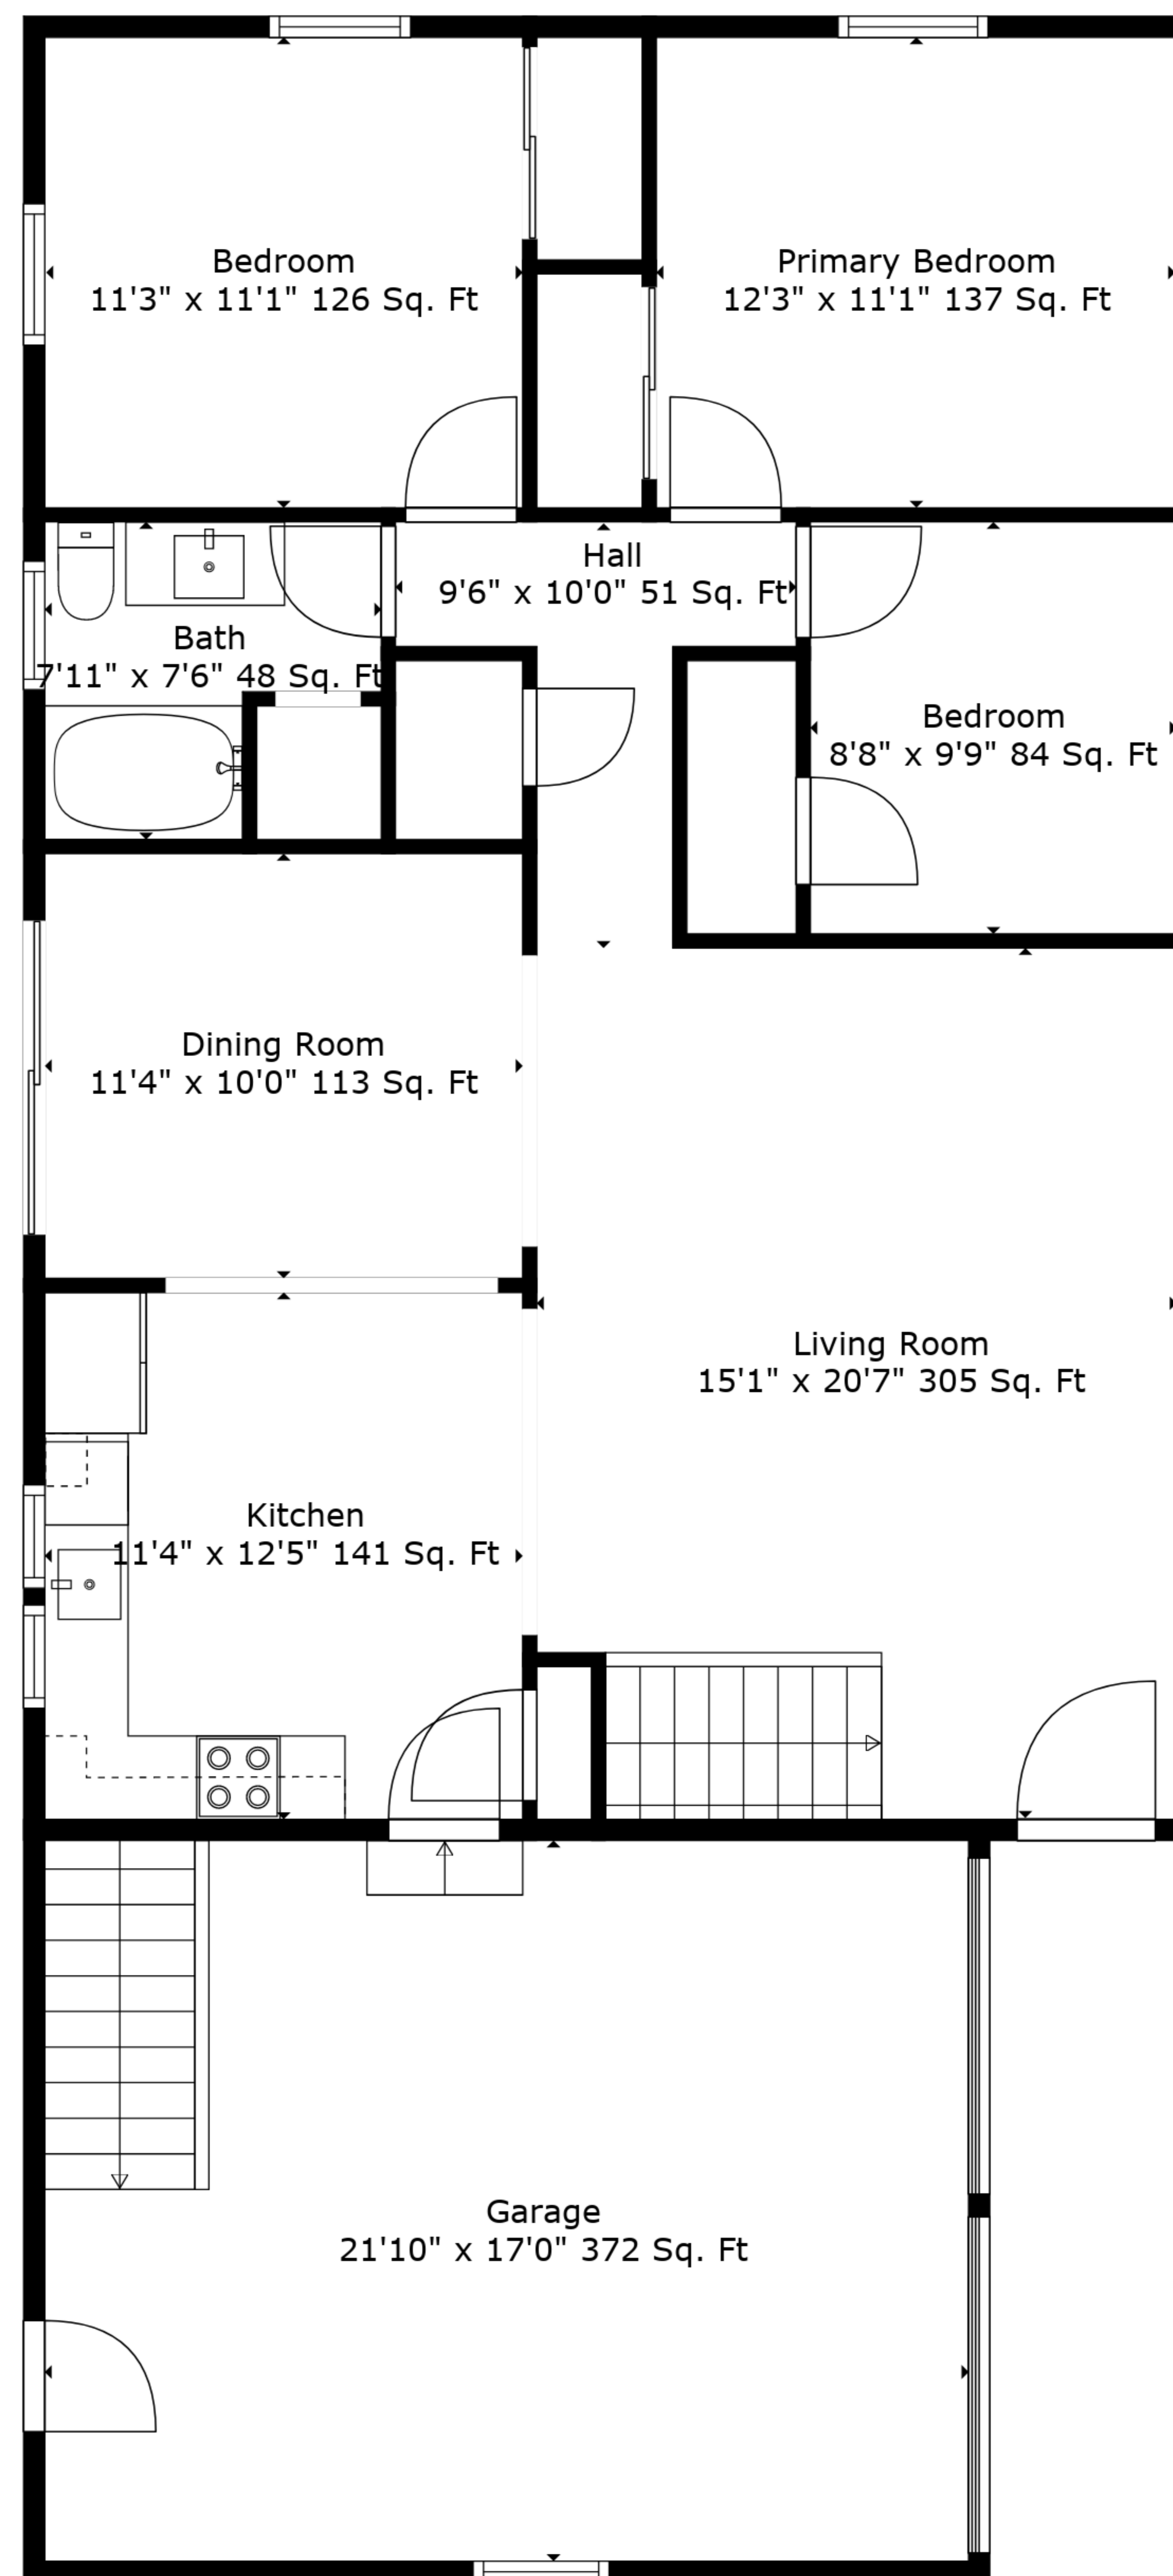

Total scanned area: 2602 sq. ft

Measurements Are Deemed Highly Reliable But Not Guaranteed.

Total scanned area: 2602 sq. ft

Measurements Are Deemed Highly Reliable But Not Guaranteed.

Floor 1

Floor 2

Total scanned area: 2602 sq. ft