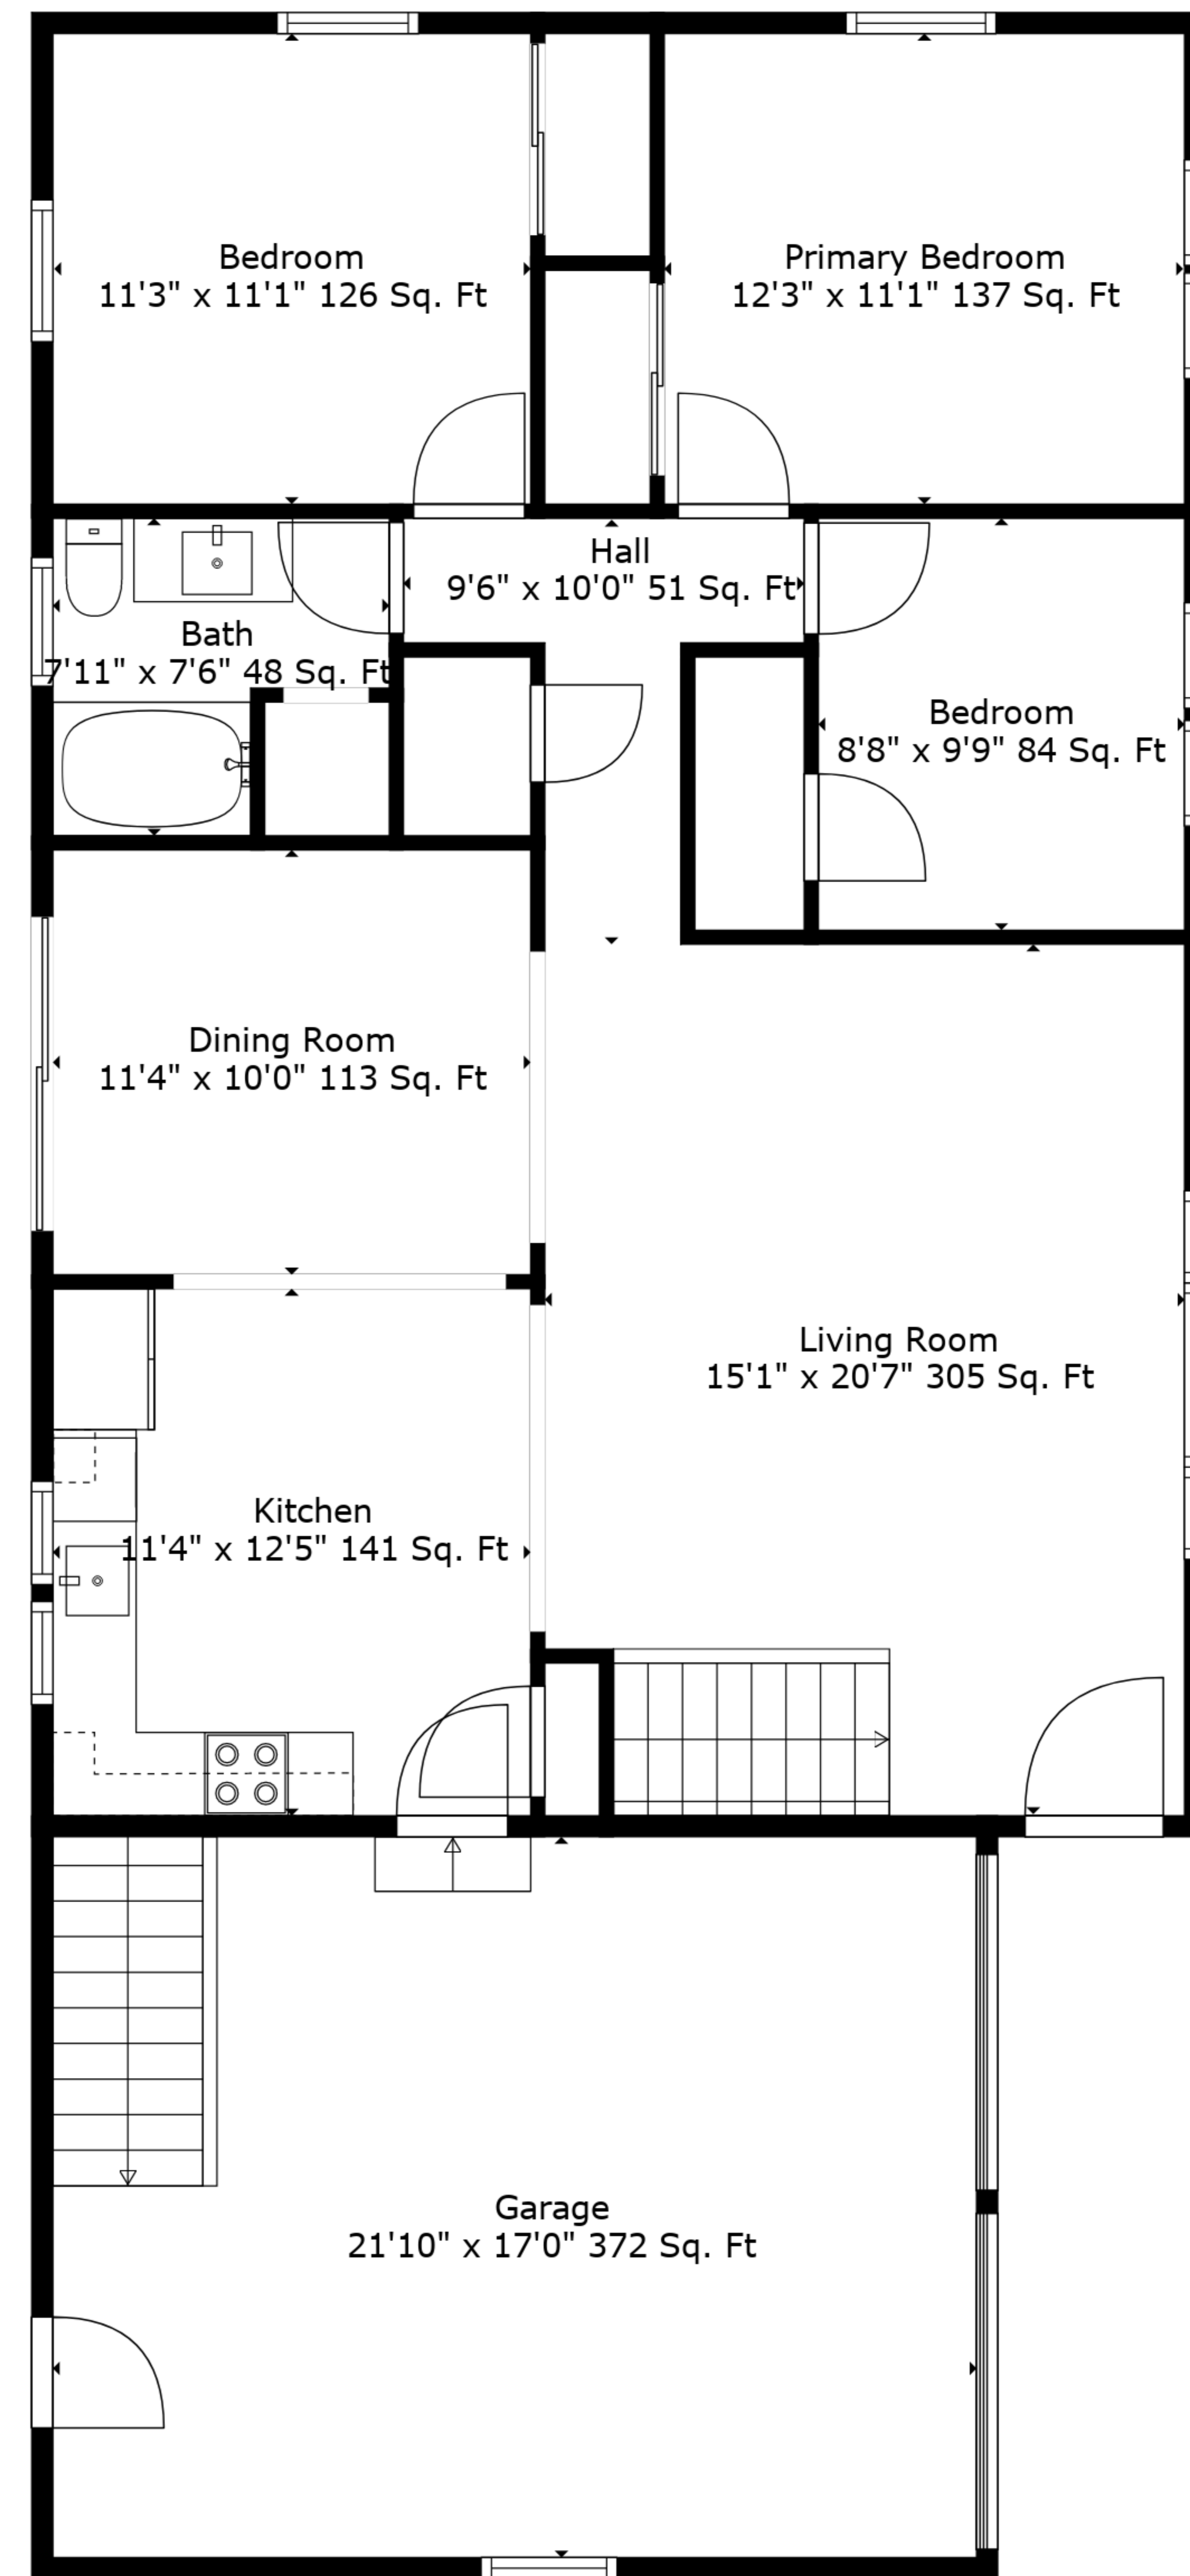

Total scanned area: 2602 sq. ft

Measurements Are Deemed Highly Reliable But Not Guaranteed.

Total scanned area: 2602 sq. ft

Measurements Are Deemed Highly Reliable But Not Guaranteed.

Floor 1

Floor 2

Total scanned area: 2602 sq. ft