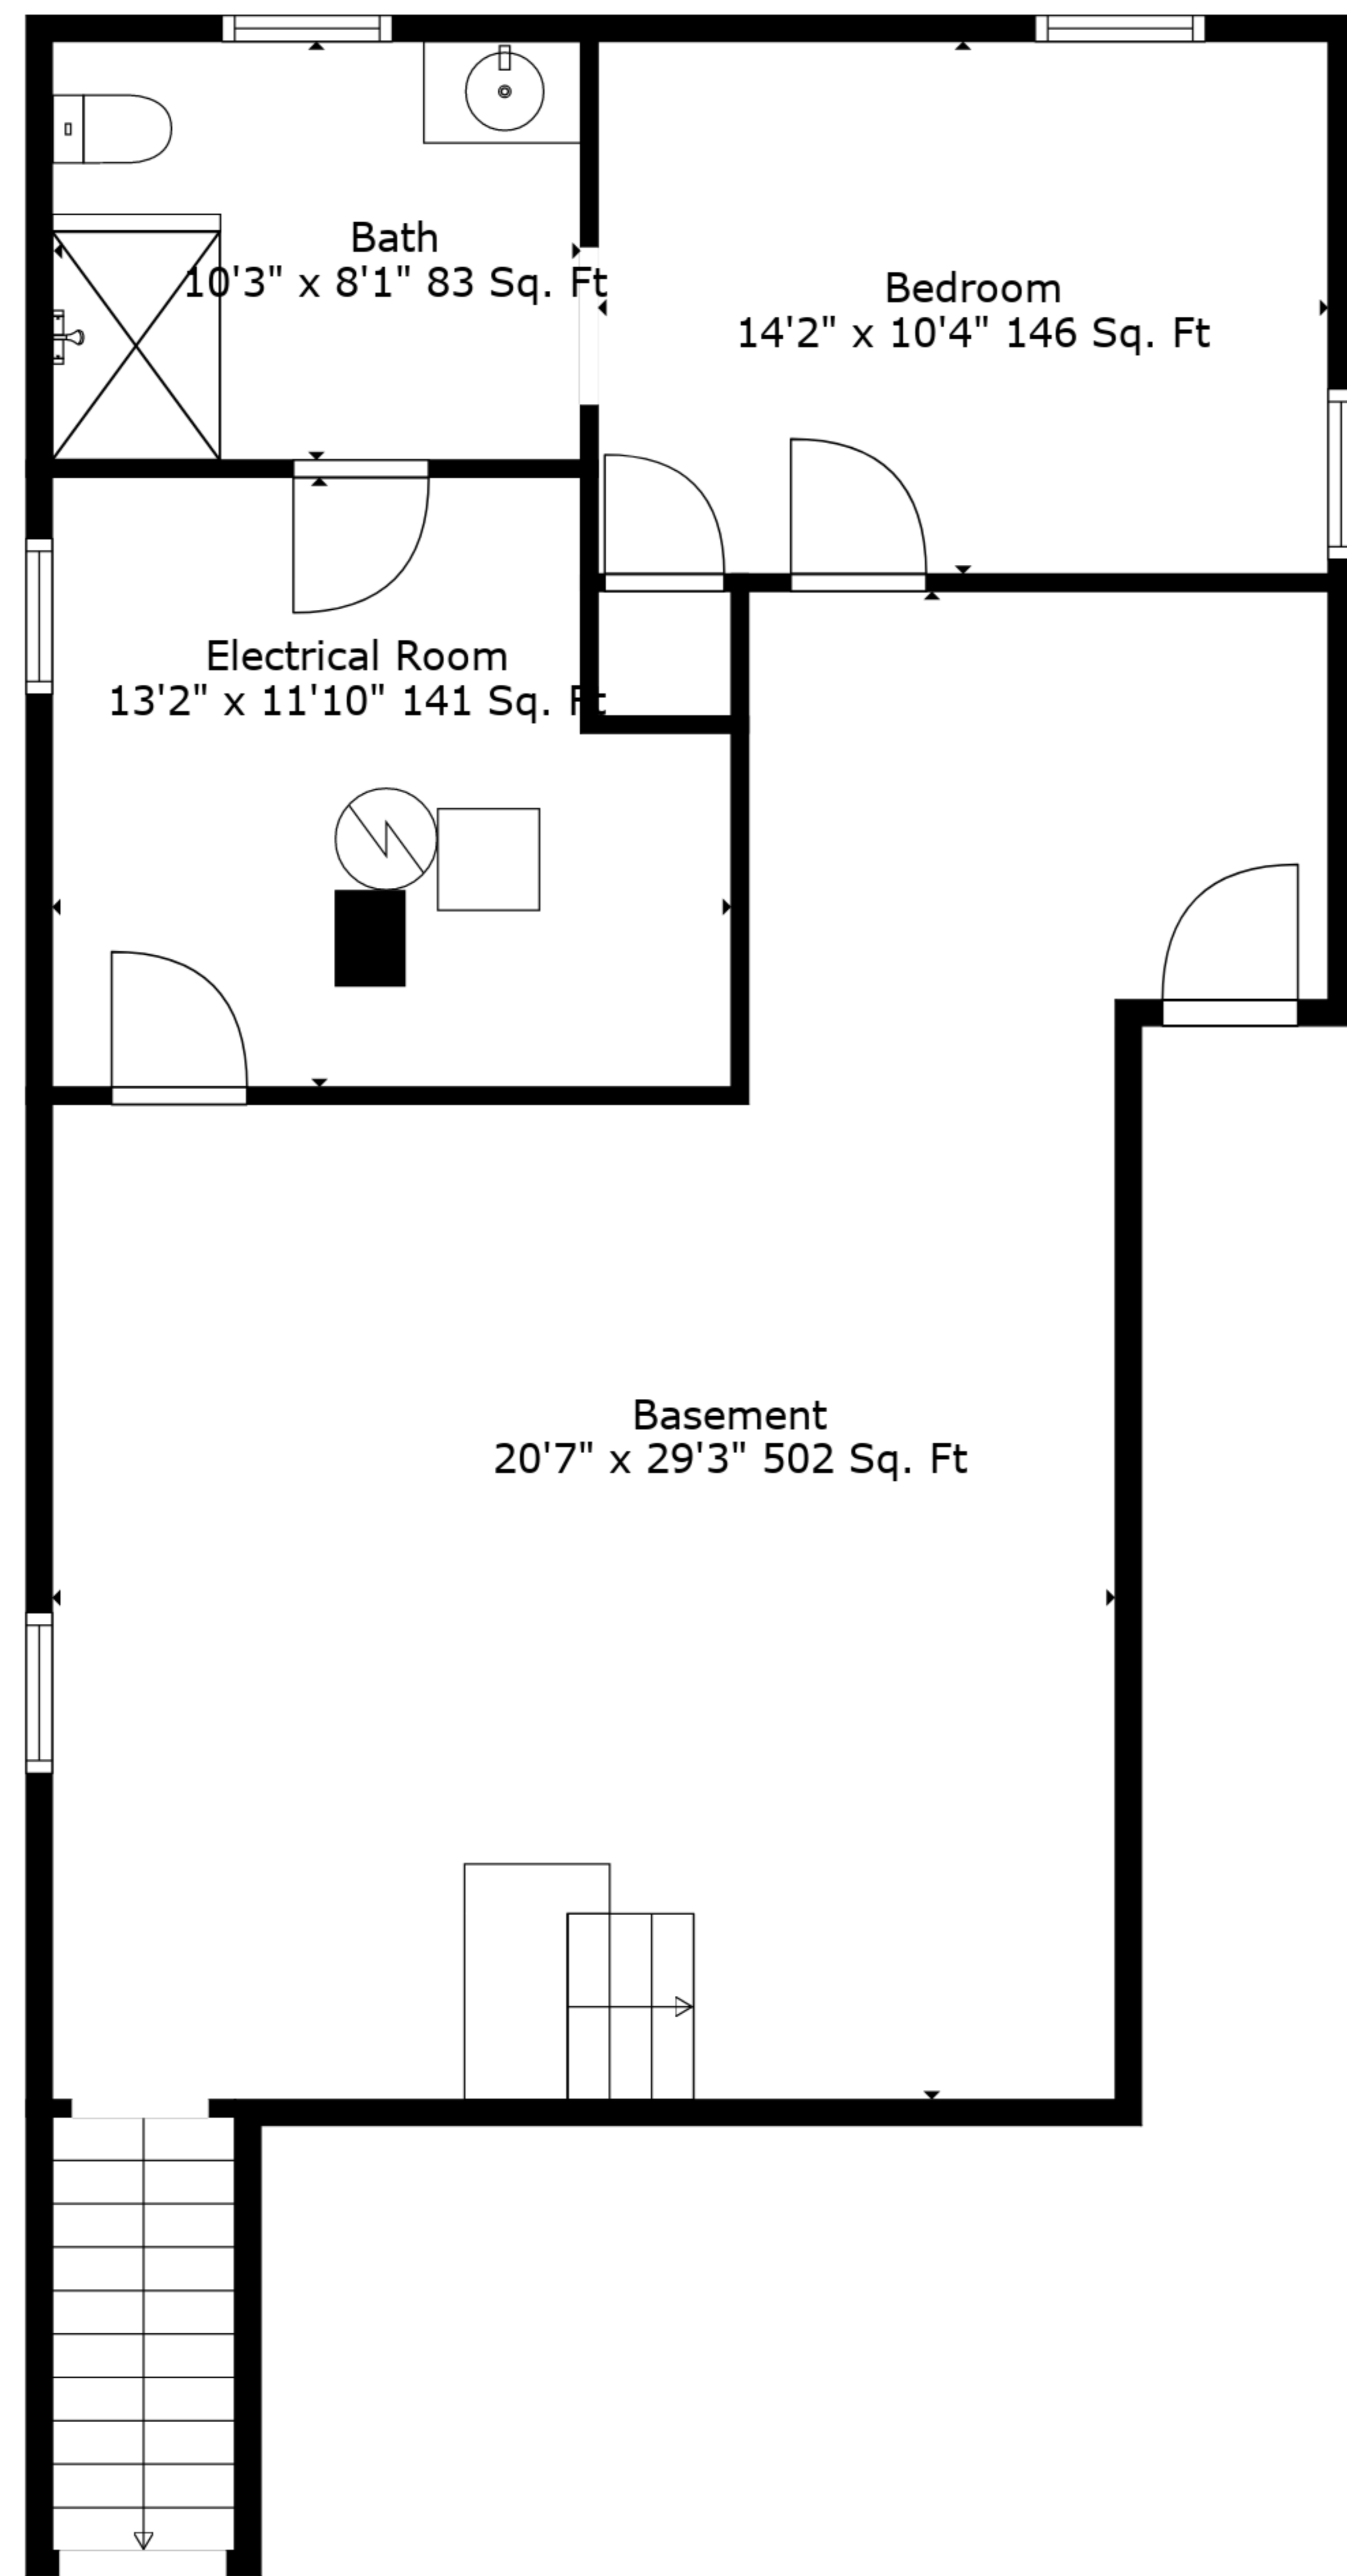

Total scanned area: 2602 sq. ft

Measurements Are Deemed Highly Reliable But Not Guaranteed.

Total scanned area: 2602 sq. ft

Measurements Are Deemed Highly Reliable But Not Guaranteed.

Floor 1

Floor 2

Total scanned area: 2602 sq. ft