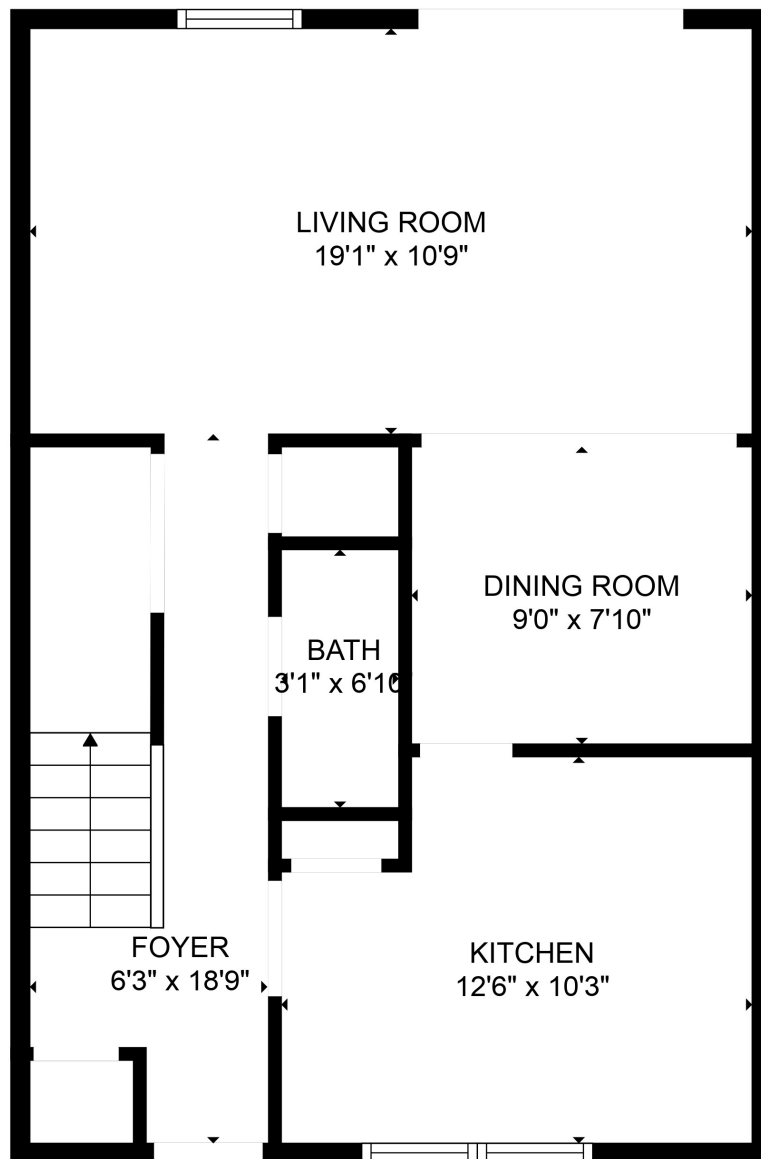

FLOOR 1

FLOOR 2

Total scanned area: 1225 sq. ft

SIZES AND DIMENSIONS ARE APPROXIMATE. ACTUAL MAY VARY.

Total scanned area: 1225 sq. ft

SIZES AND DIMENSIONS ARE APPROXIMATE. ACTUAL MAY VARY.

Total scanned area: 1225 sq. ft

SIZES AND DIMENSIONS ARE APPROXIMATE. ACTUAL MAY VARY.