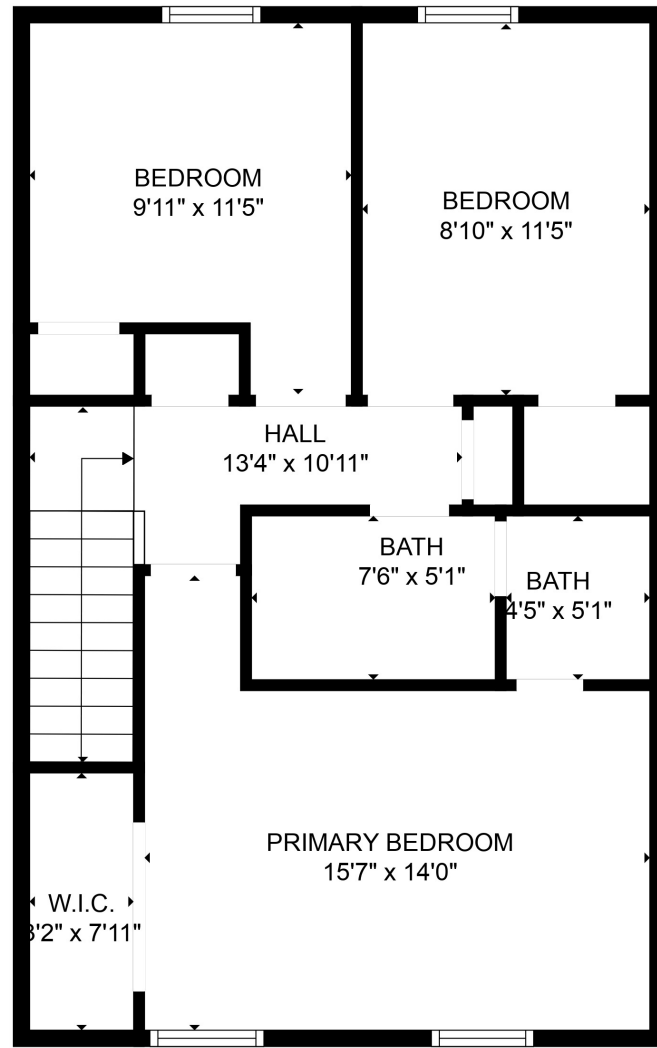

FLOOR 1

FLOOR 2

Total scanned area: 1225 sq. ft

SIZES AND DIMENSIONS ARE APPROXIMATE. ACTUAL MAY VARY.

Total scanned area: 1225 sq. ft

SIZES AND DIMENSIONS ARE APPROXIMATE. ACTUAL MAY VARY.

Total scanned area: 1225 sq. ft

SIZES AND DIMENSIONS ARE APPROXIMATE. ACTUAL MAY VARY.