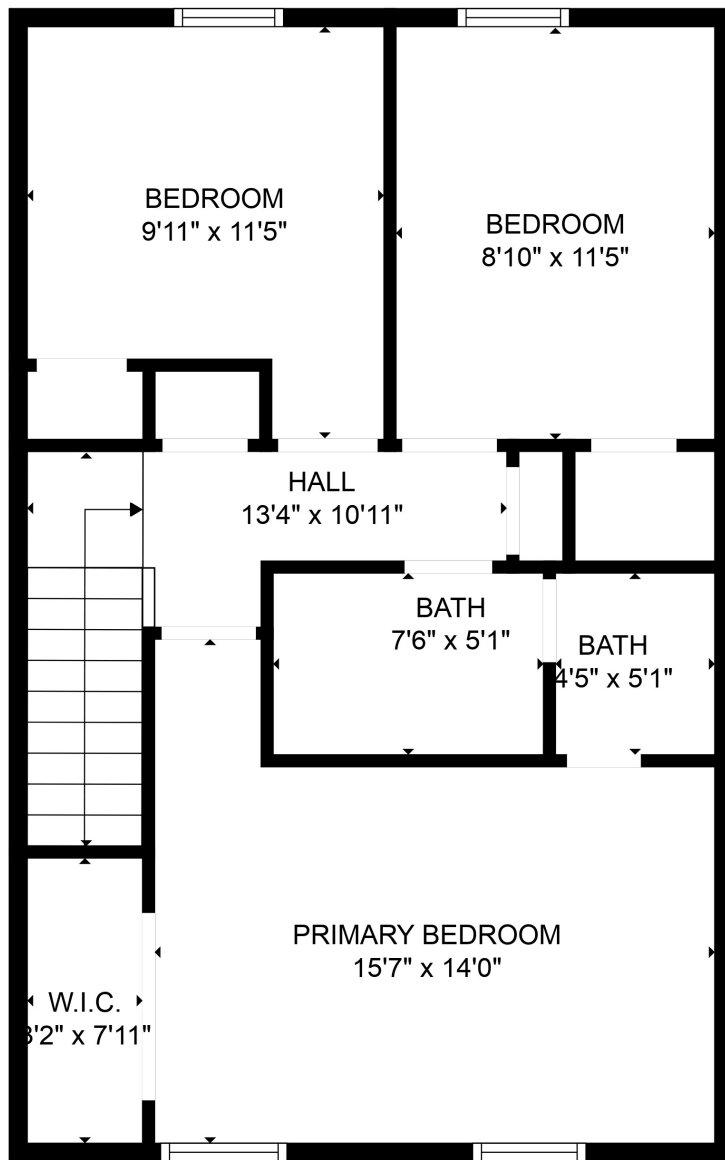

FLOOR 1

FLOOR 2

Total scanned area: 1225 sq. ft

SIZES AND DIMENSIONS ARE APPROXIMATE. ACTUAL MAY VARY.

Total scanned area: 1225 sq. ft

SIZES AND DIMENSIONS ARE APPROXIMATE. ACTUAL MAY VARY.

Total scanned area: 1225 sq. ft

SIZES AND DIMENSIONS ARE APPROXIMATE. ACTUAL MAY VARY.